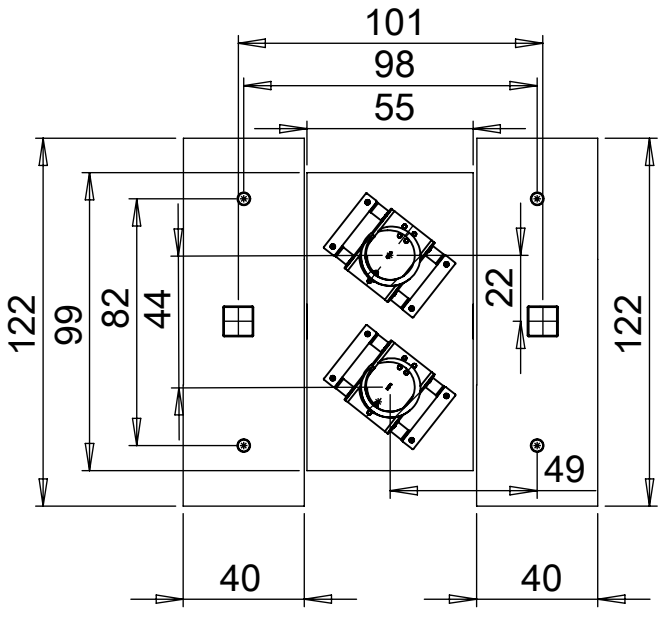

K21

[cm]

vinci play

054115
x1

052173
x8

052174
x2

052175
x2

172107
x4

051134
x2

051135
x2

051136
x2

051137
x1

051112
x2

051121
x2

051138
x2

b245
x2

b239
x2

993119
x2

051148
x2

K3	K3	K3	K21	K21	K21	K21
B237-1 x4	052179 x2	052177 x2	052178 x2	B238 x8	061192 x4	053225 x2

Qty.	
6	DRUT (K21)
30	8nk
22	8pp
50	8x25 ikl
16	8x30 ikl
4	8x35 ikl
40	10pp
40	10x25 ikl
2	23e001
1	E266
2	SP1 (K3/K21)
4	SP2
2	SP3 (K21)
	V002
6	8x65 i
1	GL

[cm]

vinci
play