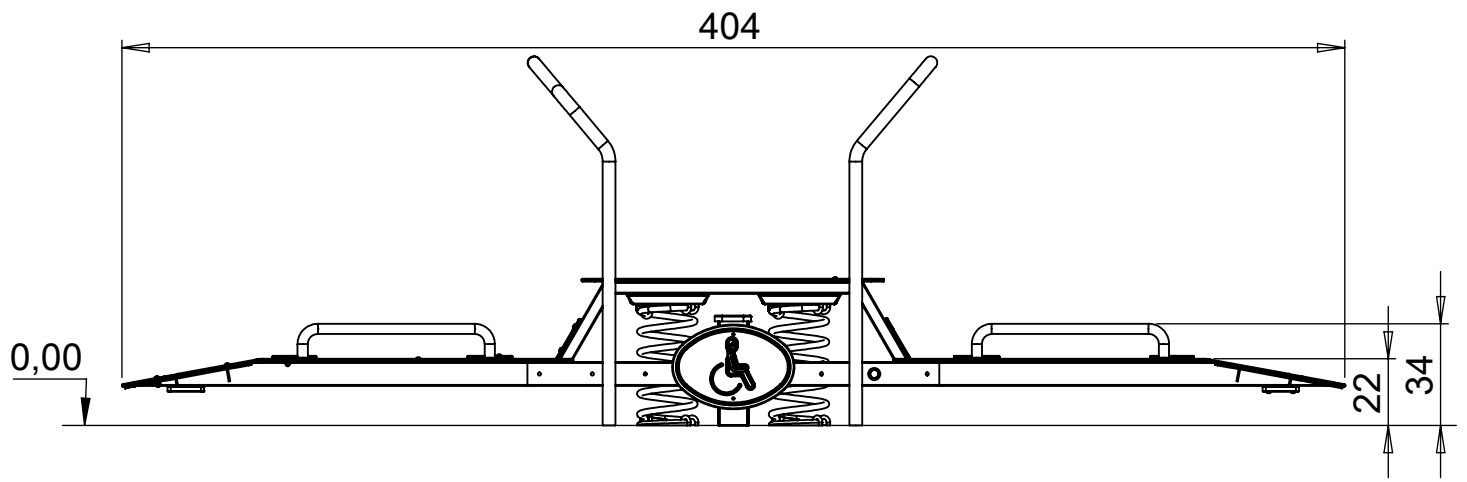

ST0530-1

5h

48h

99
HIC

K21
x1
0.6 m³

K3
x1
0.45 m³

v012
20.02.2024
M.L.
[cm]

vinci
play

[cm]

vinci
play

[cm]

vinci
play

K3

	K3
M10x120 x16	
NOT INCLUDED	

	K3
M8x120 x12	
NOT INCLUDED	

[cm]