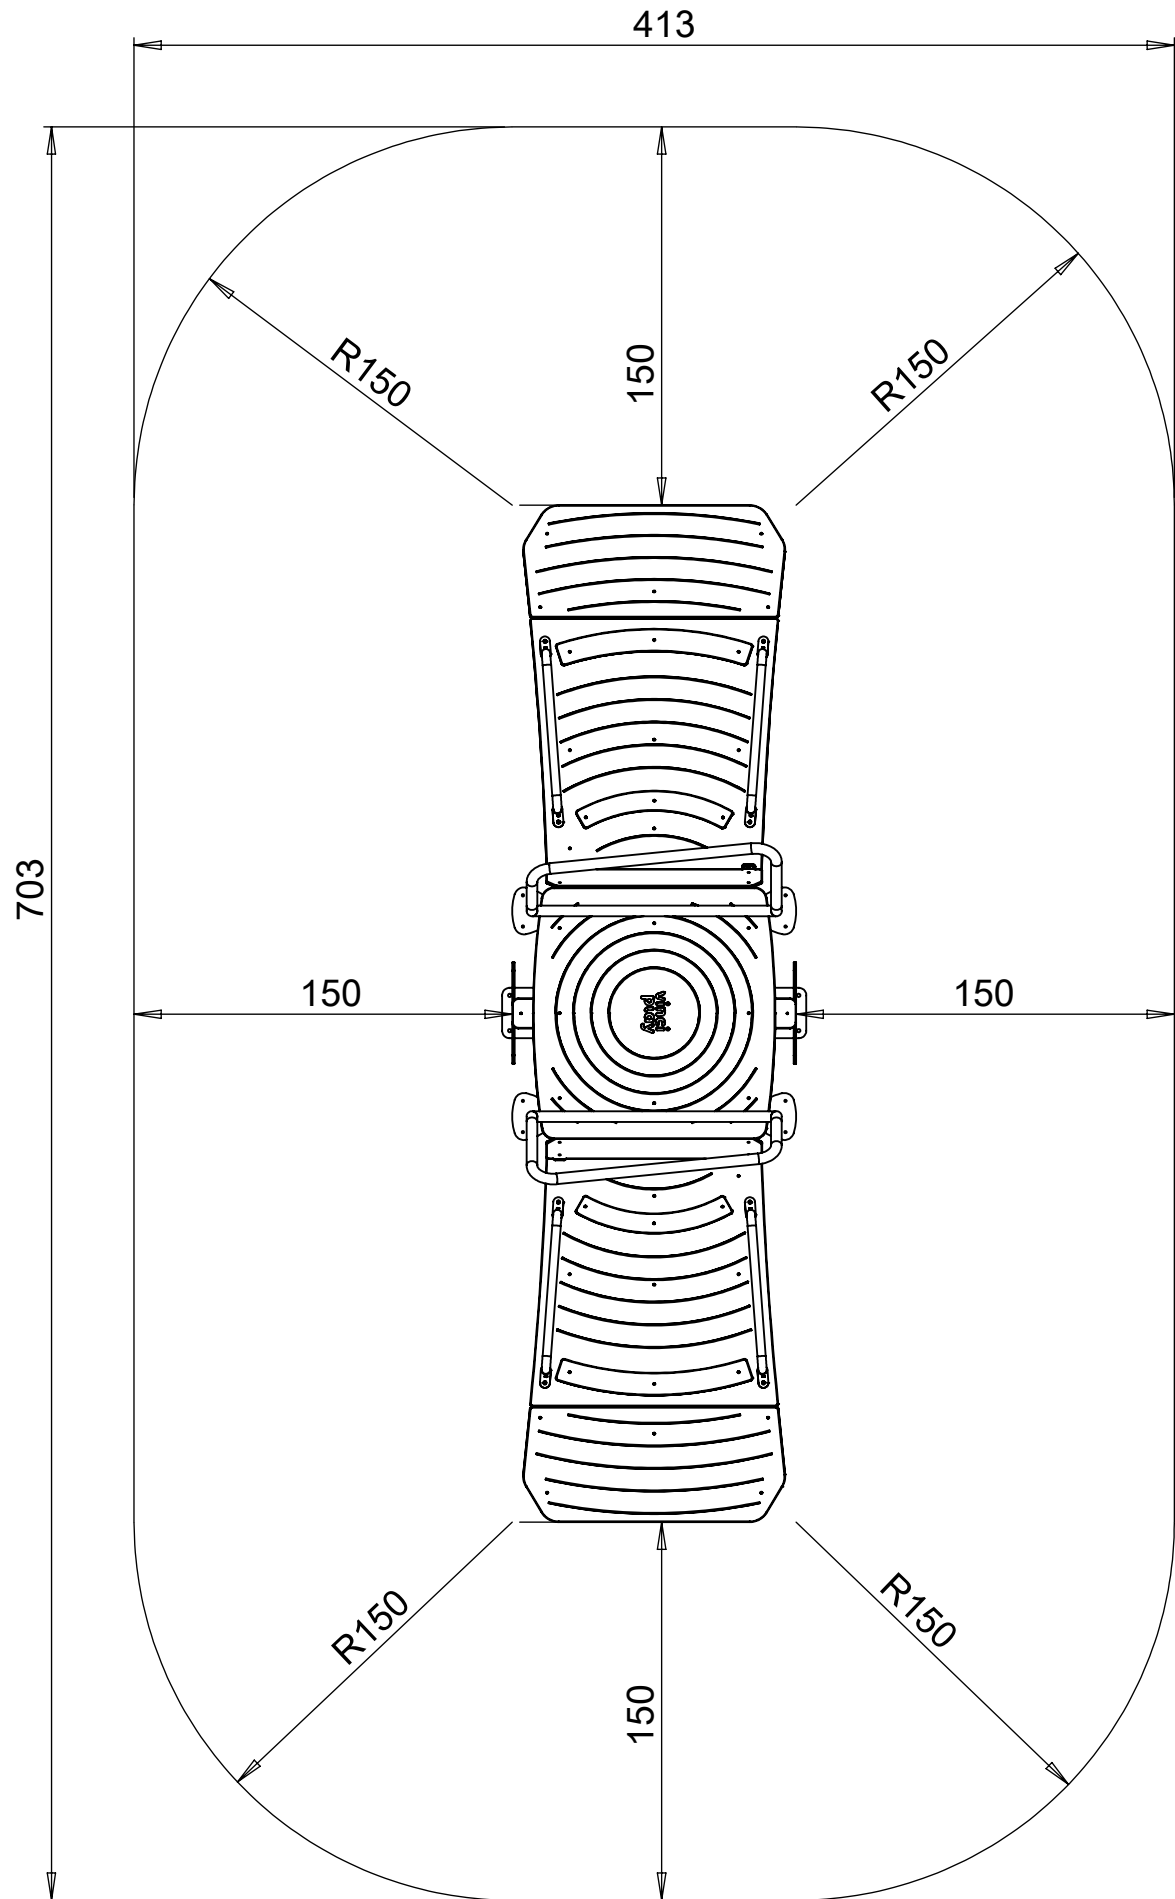

ST0530-1

5h

48h

99
HIC

K21
x1
0.6 m³

K3
x1
0.45 m³

v012
20.02.2024
M.L.
[cm]

vinci
play

[cm]

vinci
play

[cm]

vinci
play

K3

	K3
M10x120 x16	
NOT INCLUDED	

	K3
M8x120 x12	
NOT INCLUDED	

[cm]

vinci play

K21

[cm]

vinci play

054115
x1

052173
x8

052174
x2

052175
x2