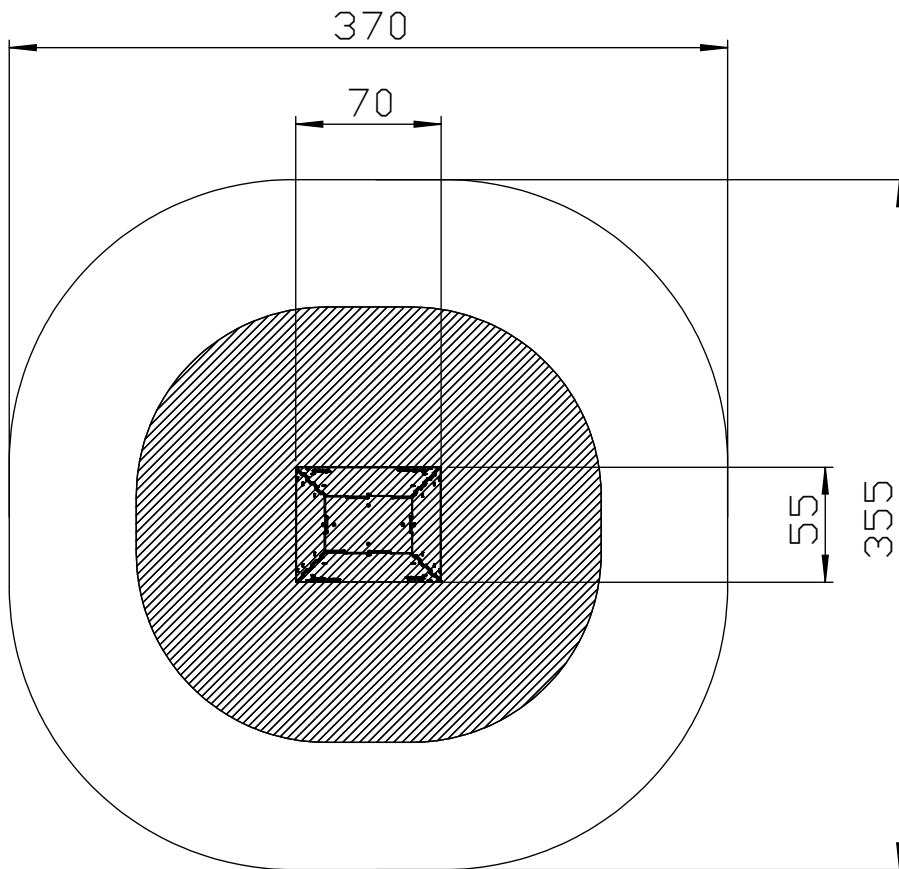

[cm]

vinci
play