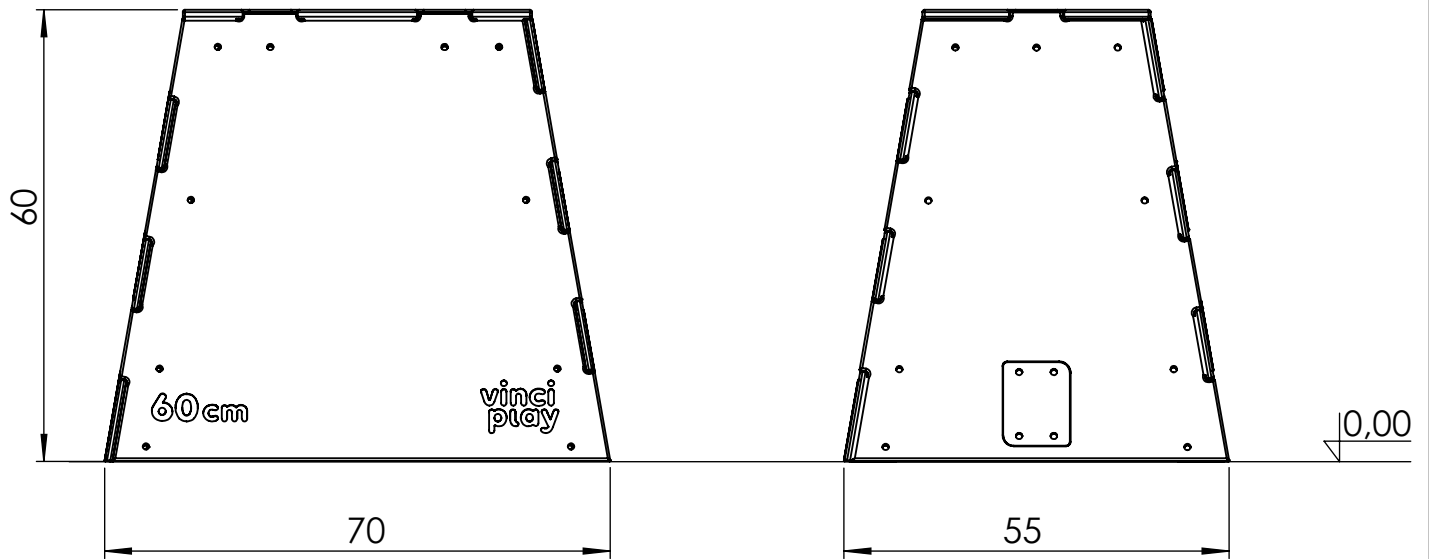

[cm]

vinci
play