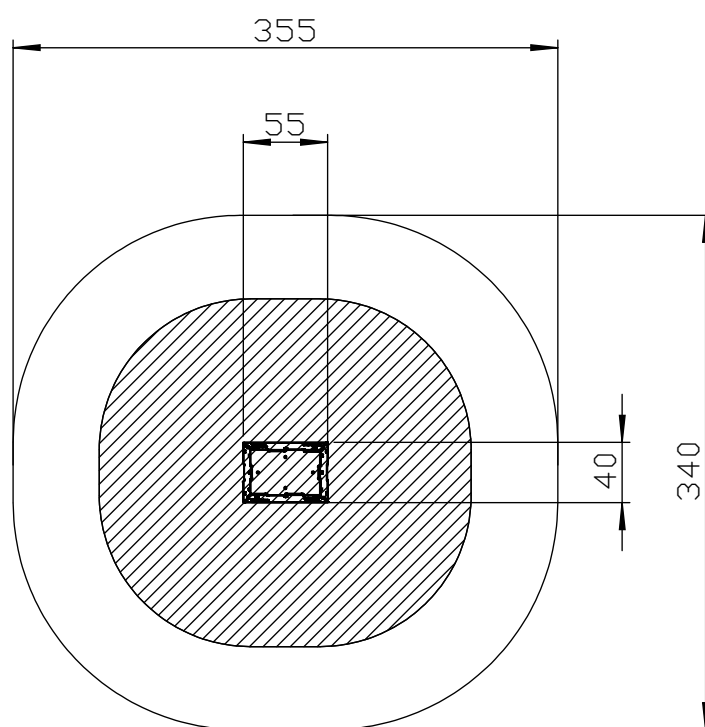

[cm]

vinci
play