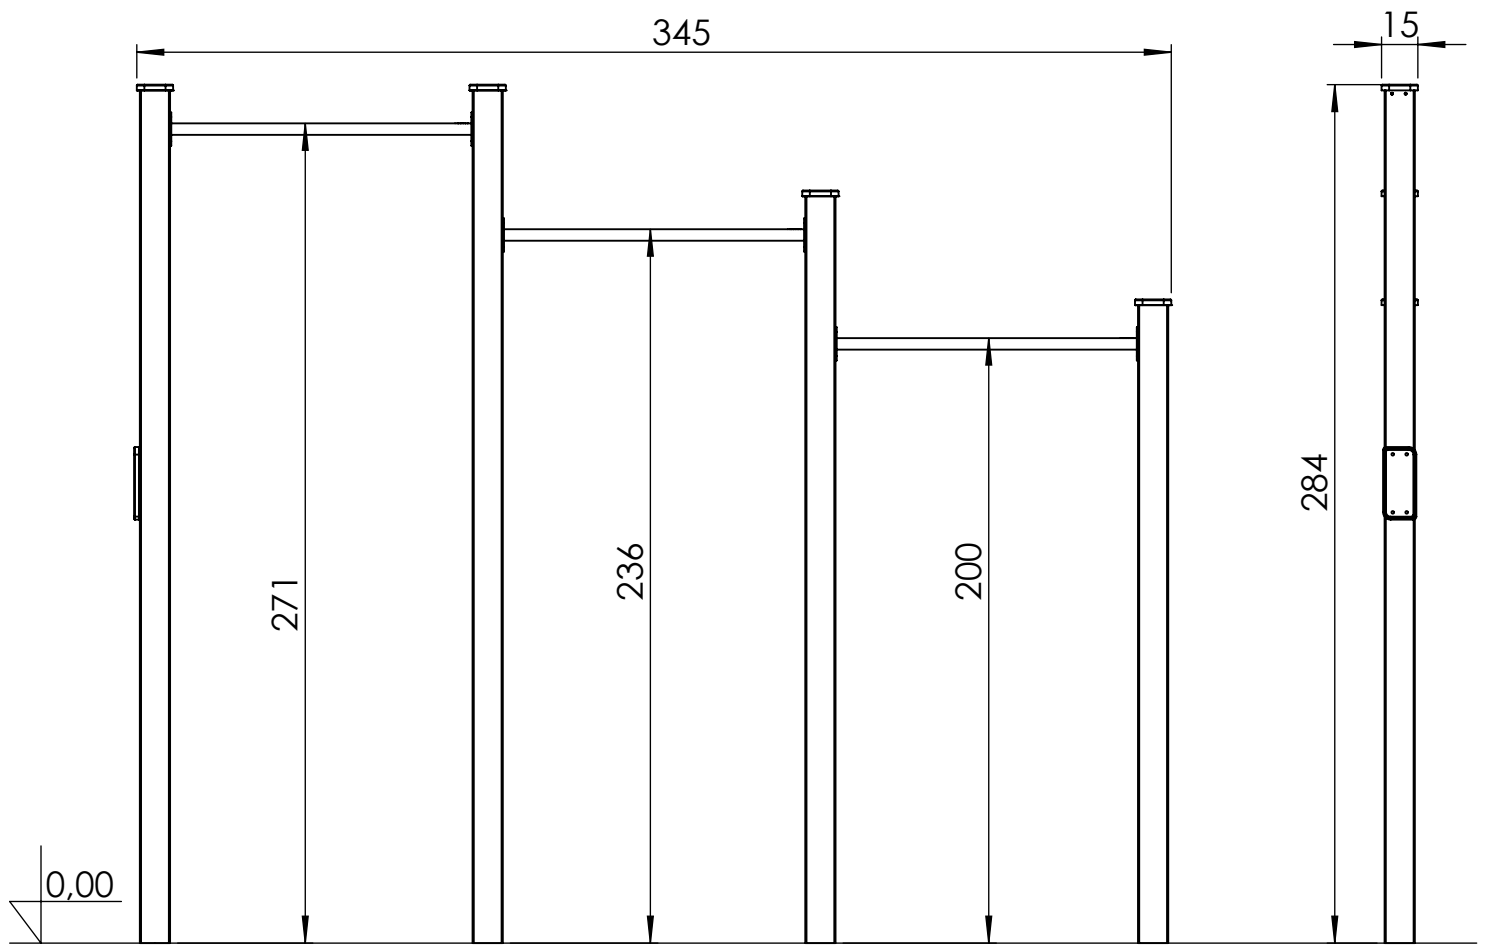

[cm]

vinci
play