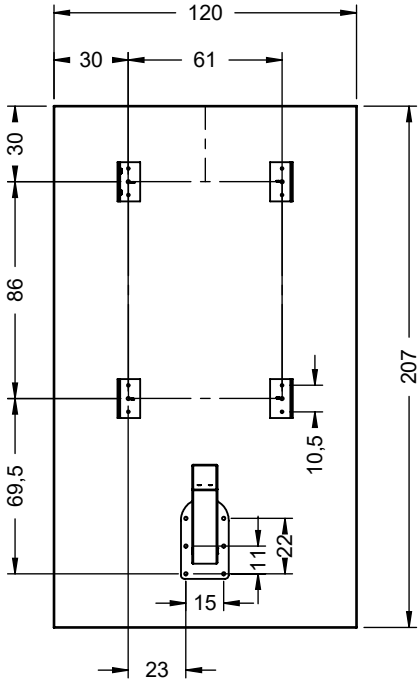

1151

 x2	1,5h			48h	 K3/K4 x1 > 0,37m ³	 K1, K23 x5 > 0,06m ³	89 HIC
--	------	---	---	-----	--	---	-----------

 Ø10	 Ø12		 4	 5	 13	 6	 17	 7	 19
---	---	---	---	---	--	---	---	---	--

v011
20.06.2023
K. M.
[cm]

6x M12x120 (K3)	8x M10x120 (K3)
6x M12x120 (K4)	8x M10x120 (K4)
 	 
NOT INCLUDED 	NOT INCLUDED 

K23 K1

4x 11e018

K3 K4

 x2	1,5h			48h	 K3/K4 x1 >0,37m³	 K1, K23 x5 >0,06m³
--	------	---	---	-----	--	---

[cm]

vinci play

112299
112301 (inox)
x1

112300
112302 (inox)
x1

112281
112282 (inox)
x1

111136
x1

996395
x21

114118
114117 (inox)
x1

112190
112202 (inox)
x1