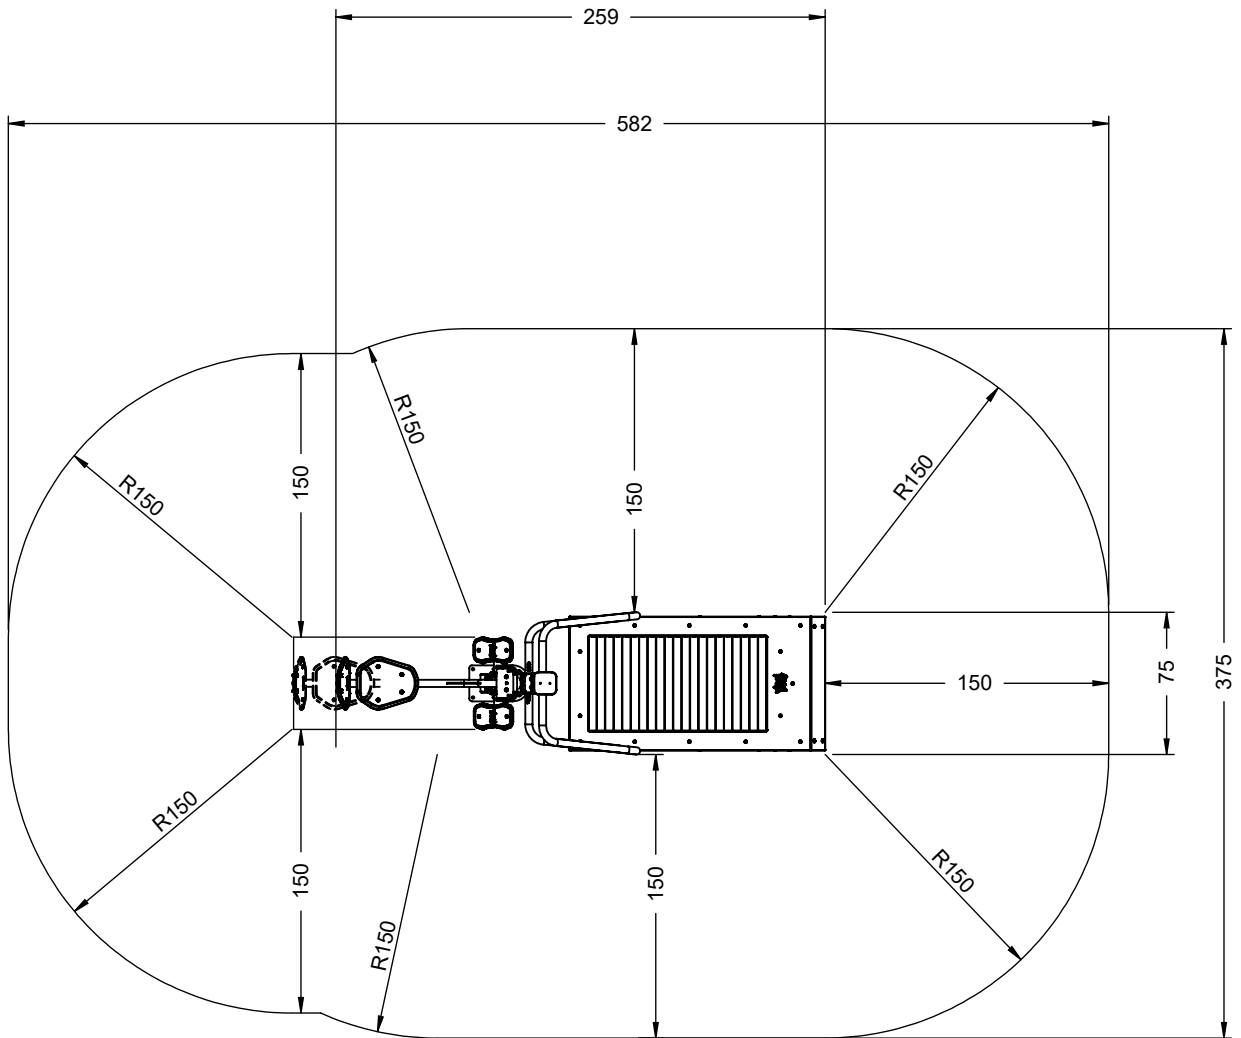

[cm]

vinci
play