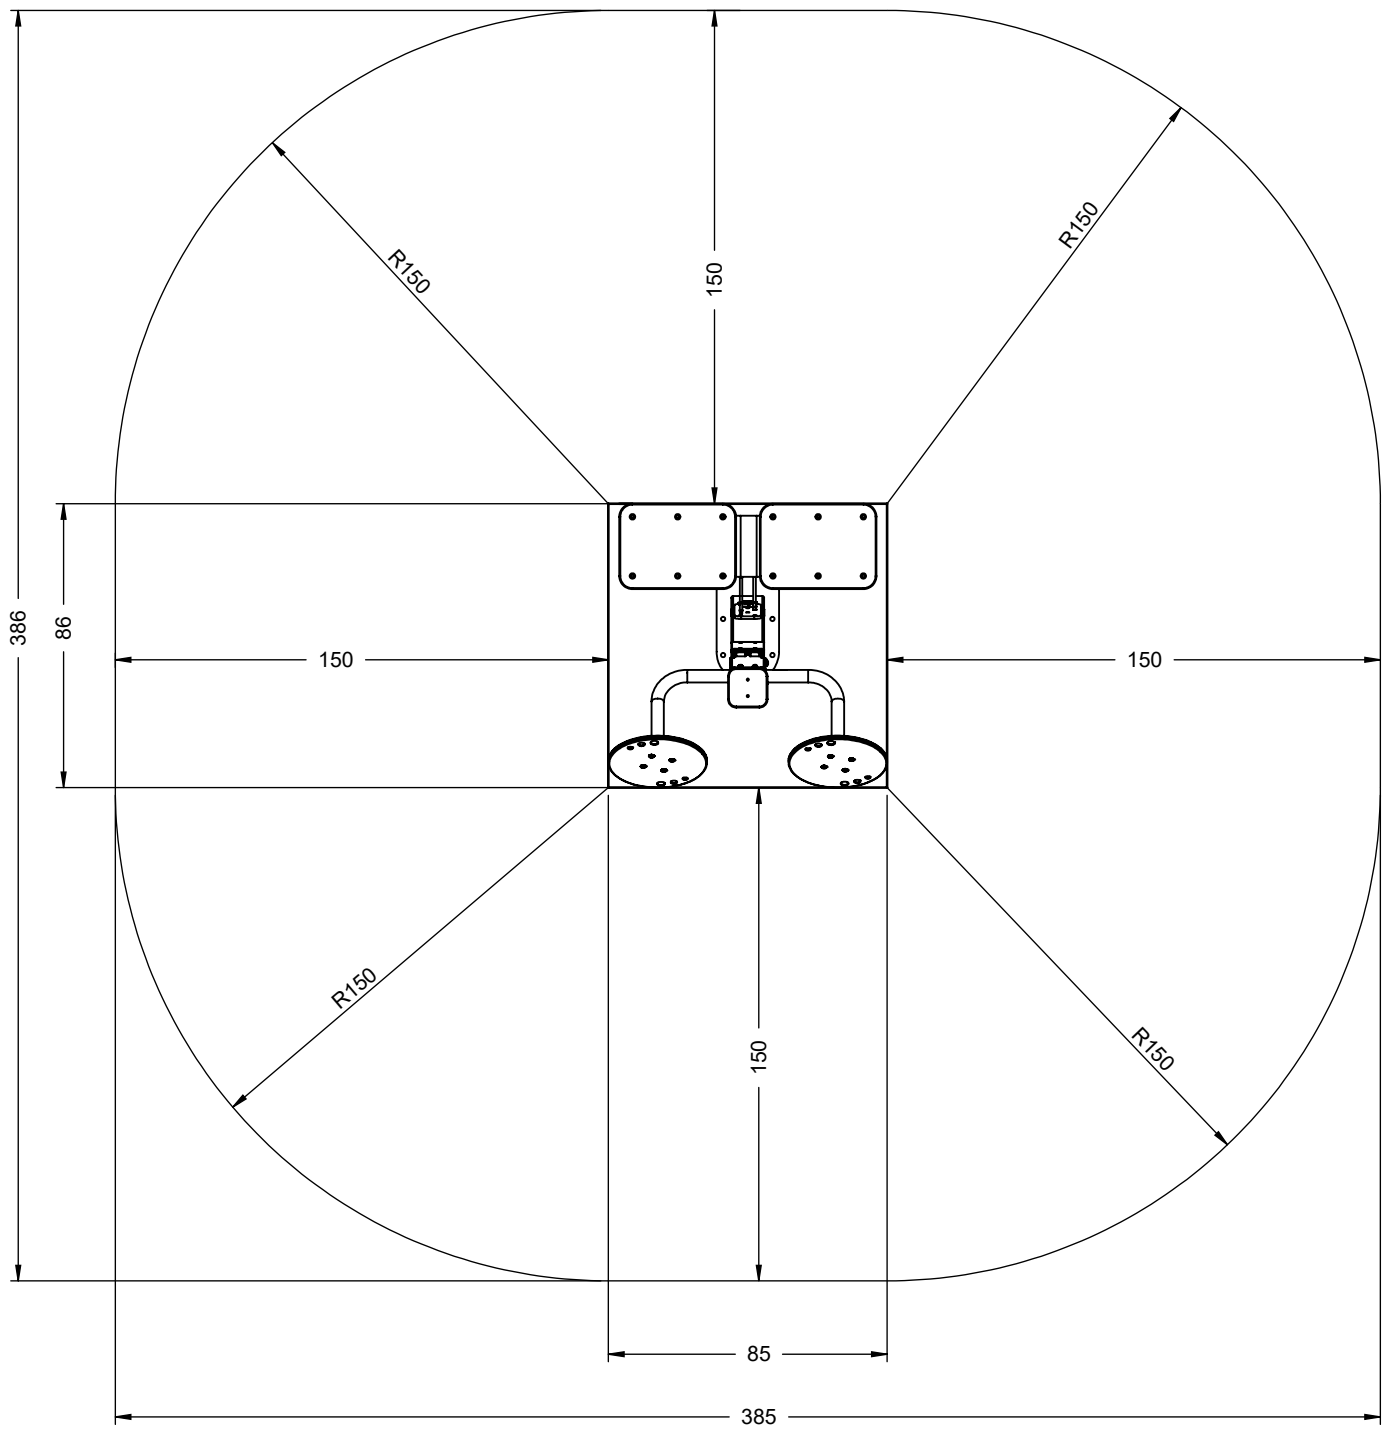

[cm]

vinci
play