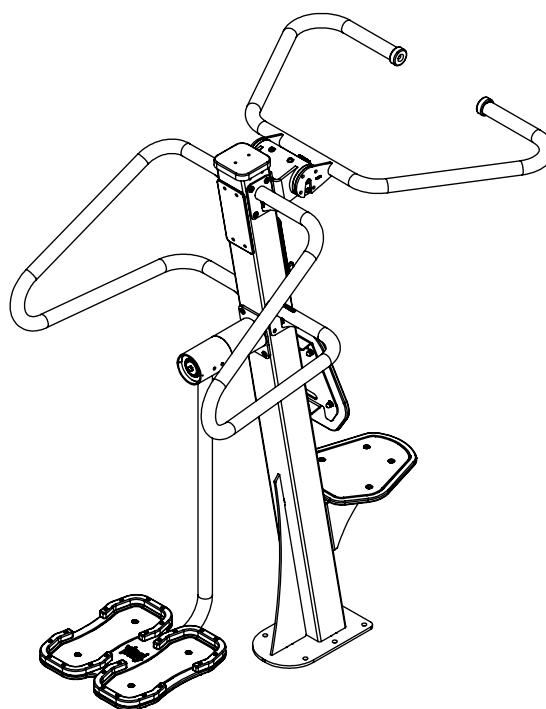

[cm]

vinci
play