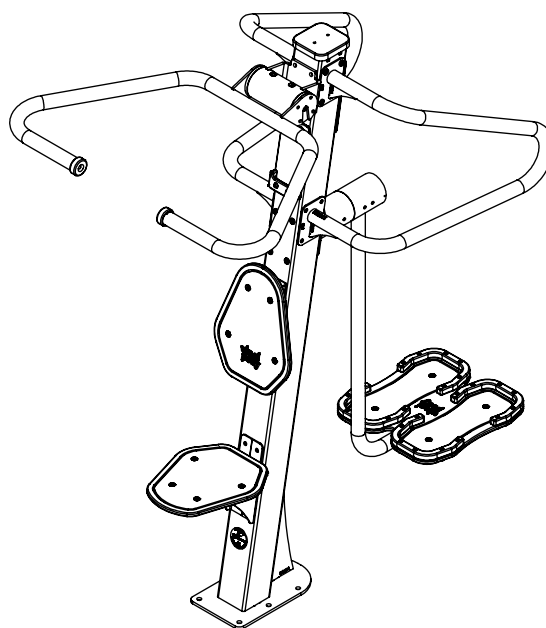

[cm]

vinci
play