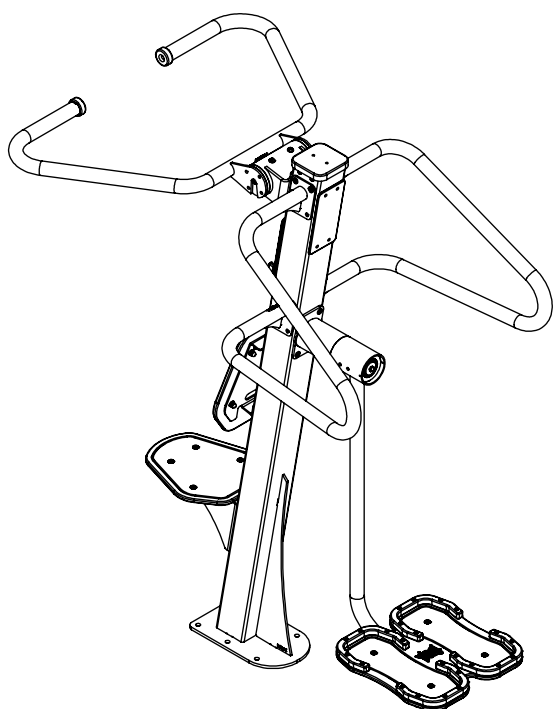

[cm]

vinci
play