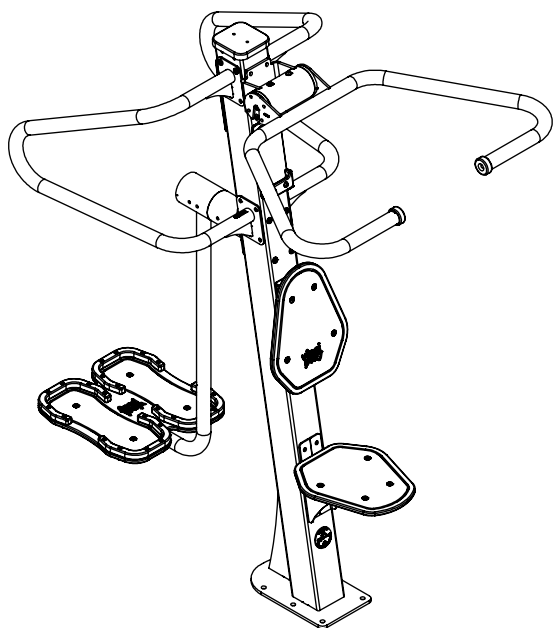

[cm]

vinci
play