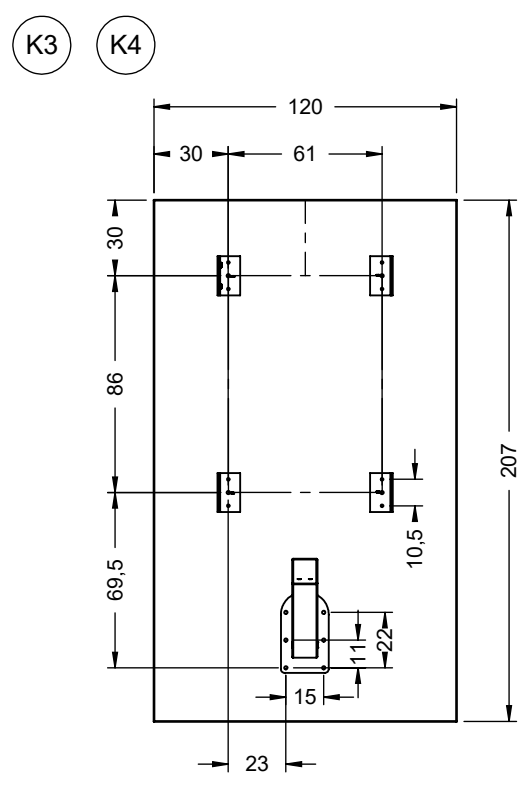

vinci
play

6x M12x120 (K3)
6x M12x120 (K4)

NOT INCLUDED

8x M10x120 (K3)
8x M10x120 (K4)

NOT INCLUDED

[cm]

vinci play

114142
114143 (inox)
x1

112303
112304 (inox)
x1

111136
x1

996395
x21

114118
114117 (inox)
x1

111108
x1

111102
x1

112288
112289 (inox)
x1

b556
i371 (inox)
x1

112300
112302 (inox)
x1

112299
112301 (inox)
x1

b564
i403 (inox)
x1

b579
i404 (inox)
x1

K23

112111
x1

K1

082112
x4

vinci
play

Part No:
000000-
00000

000000-00000

[cm]

vinci
 play