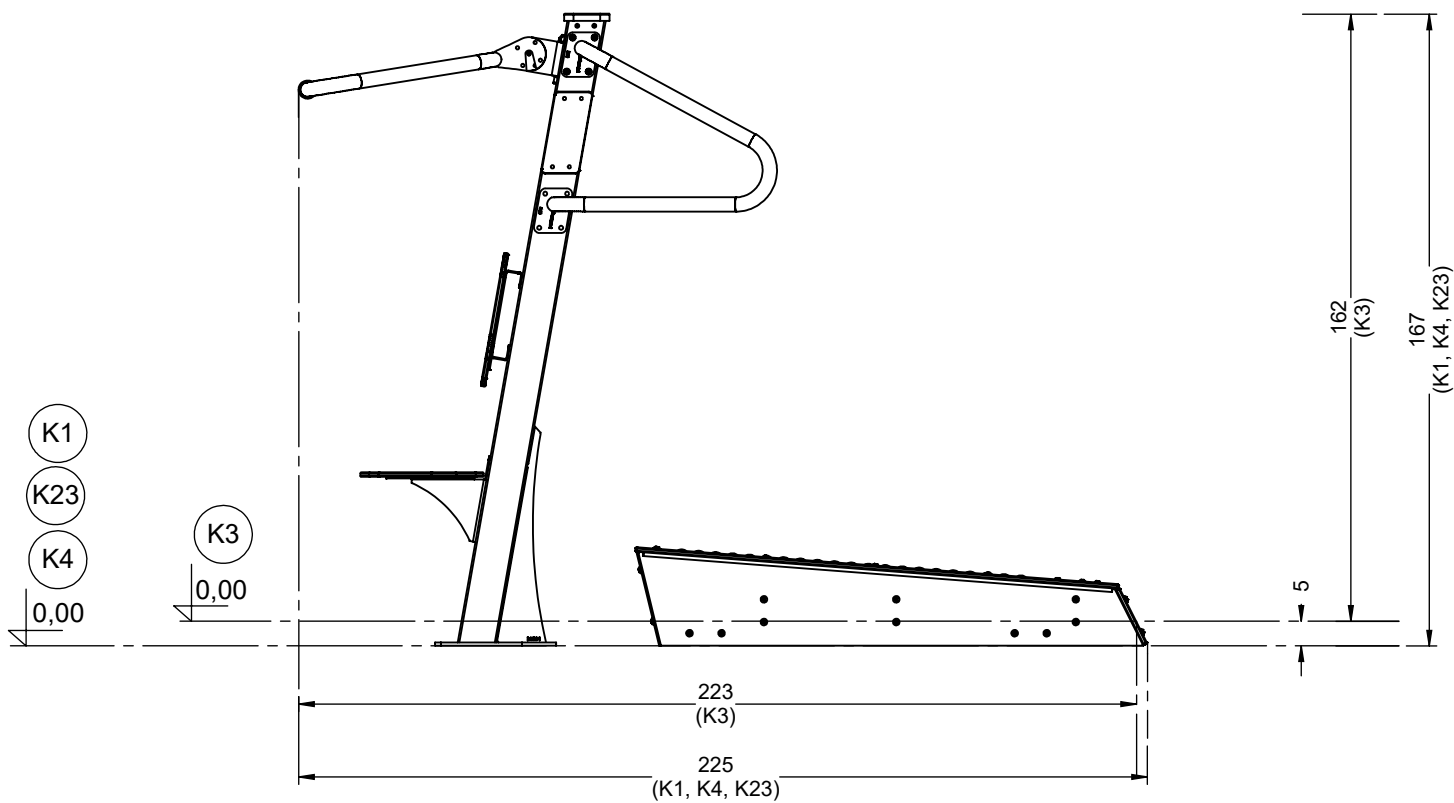

[cm]

vinci
play