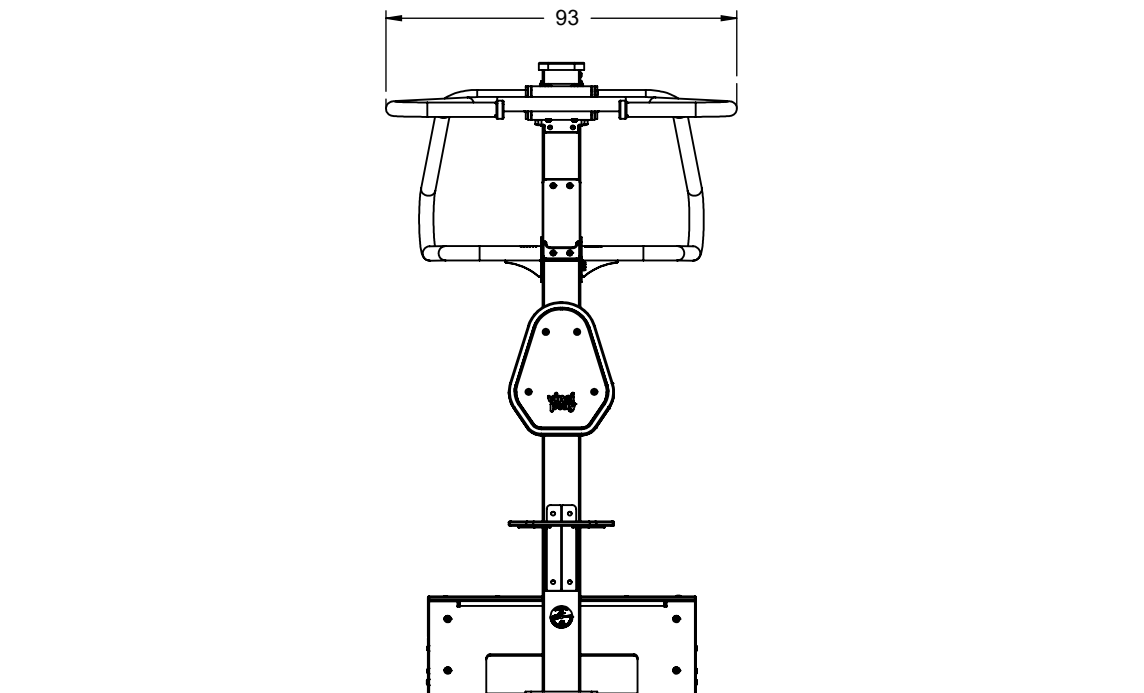

[cm]

vinci
play