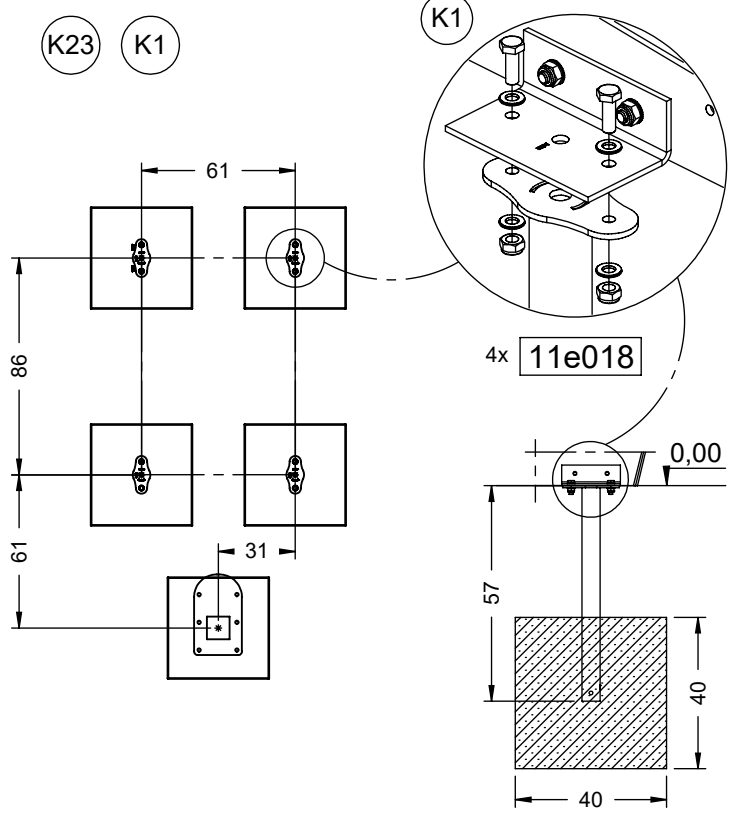

vinci
play

6x M12x120 (K3)
6x M12x120 (K4)

NOT INCLUDED

8x M10x120 (K3)
8x M10x120 (K4)

NOT INCLUDED

[cm]

vinci play

114142
114143 (inox)
x1

112303
112304 (inox)
x1

111136
x1

996395
x21

114118
114117 (inox)
x1

111108
x1

111102
x1

112288
112289 (inox)
x1

b556
i371 (inox)
x1

vinci
play

Part No:
000000-
00000

000000-00000

[cm]

vinci
 play