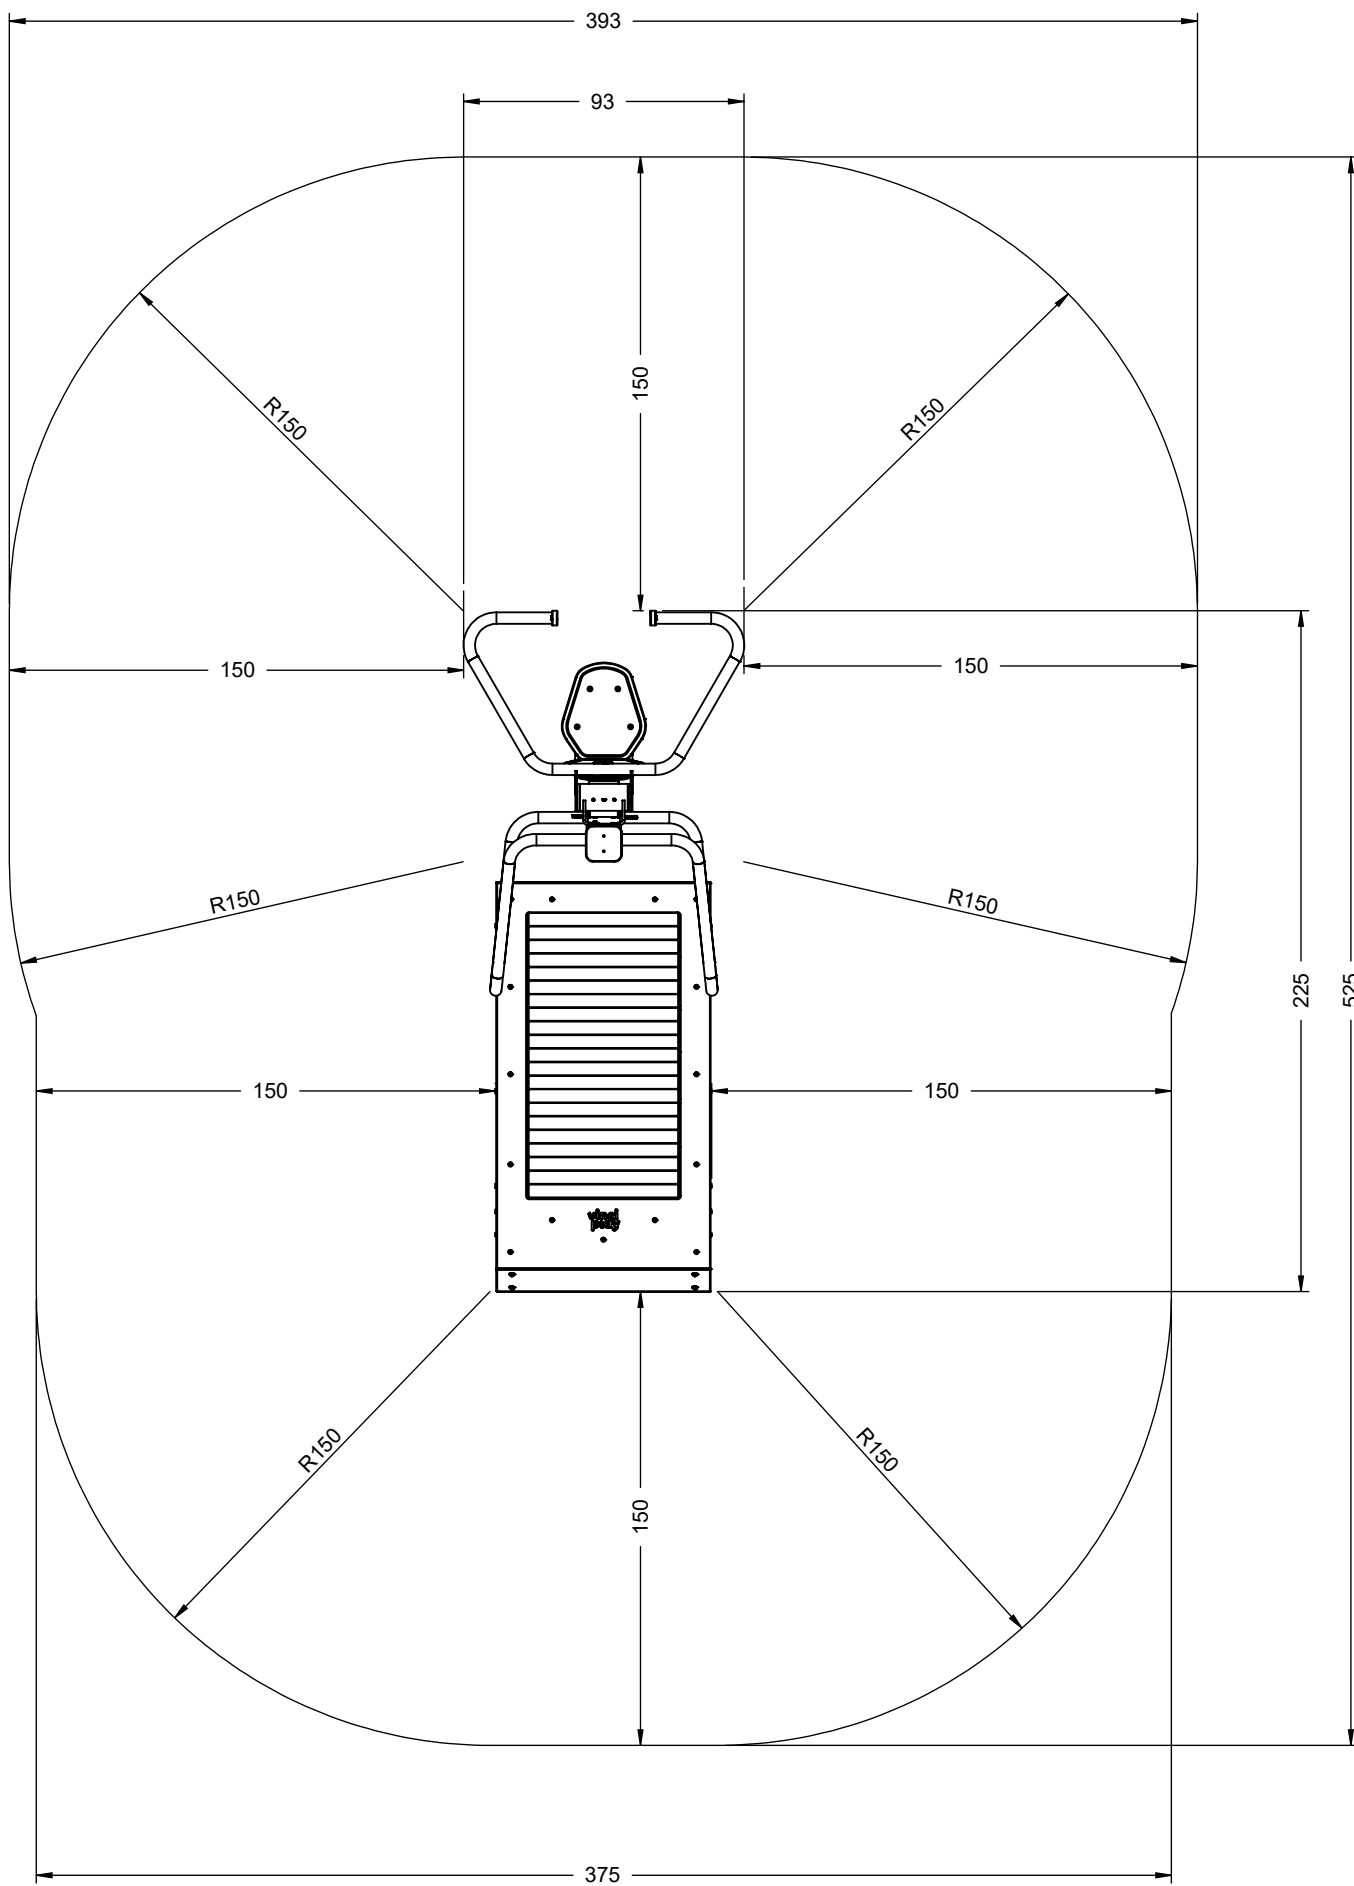

[cm]

vinci
play