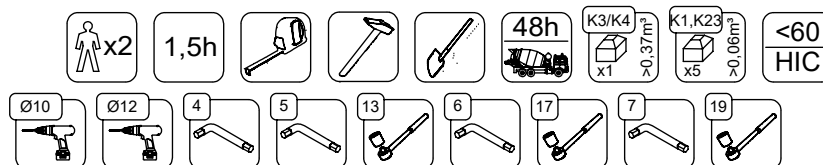

v011
19.06.2023
K.M.
[cm]