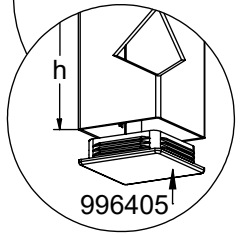

vinci  
play

6x M12x120 (K3)	8x M10x120 (K3)
6x M12x120 (K4)	8x M10x120 (K4)
 	 
<b>NOT INCLUDED</b> 	<b>NOT INCLUDED</b> 

8x M10x120 (K3)	8x M10x120 (K4)
 	 
<b>NOT INCLUDED</b> 	<b>NOT INCLUDED</b> 

 x2	1,5h			48h	 K3/K4 x1 >0,37m³	 K1, K23 x5 >0,06m³
--	------	---	---	-----	--	---

[cm]

vinci play

112300

112302 (inox)  
x1

112299

112301 (inox)  
x1

112303

112304 (inox)  
x1