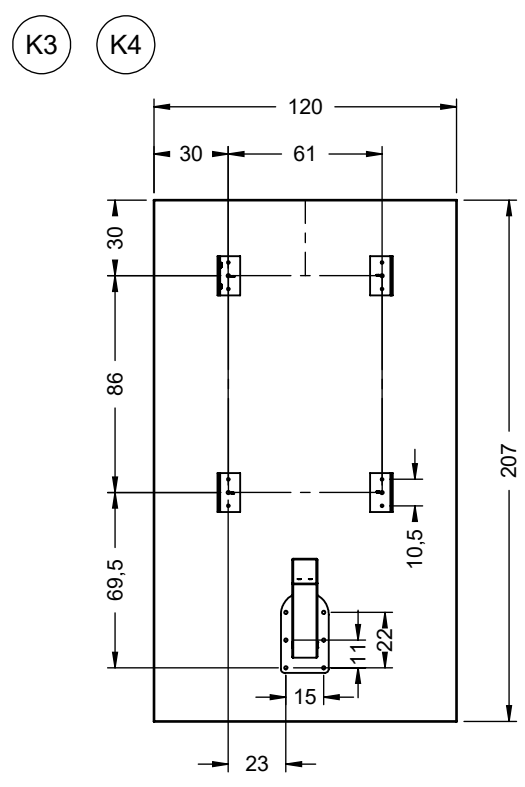

vinci  
play

6x M12x120 (K3)	8x M10x120 (K3)
6x M12x120 (K4)	8x M10x120 (K4)
 	 
<b>NOT INCLUDED</b> 	<b>NOT INCLUDED</b> 

8x M10x120 (K3)	8x M10x120 (K4)
 	 
<b>NOT INCLUDED</b> 	<b>NOT INCLUDED</b> 

 x2	1,5h			48h	 K3/K4 x1 >0,37m³	 K1, K23 x5 >0,06m³
--	------	---	---	-----	--	---

[cm]

vinci play

112300

112302 (inox)  
x1

112299

112301 (inox)  
x1

112303

112304 (inox)  
x1

1x V003

[cm]

vinci  
play

**Part No:**  
 000000-  
 00000

000000-00000

[cm]

vinci  
 play