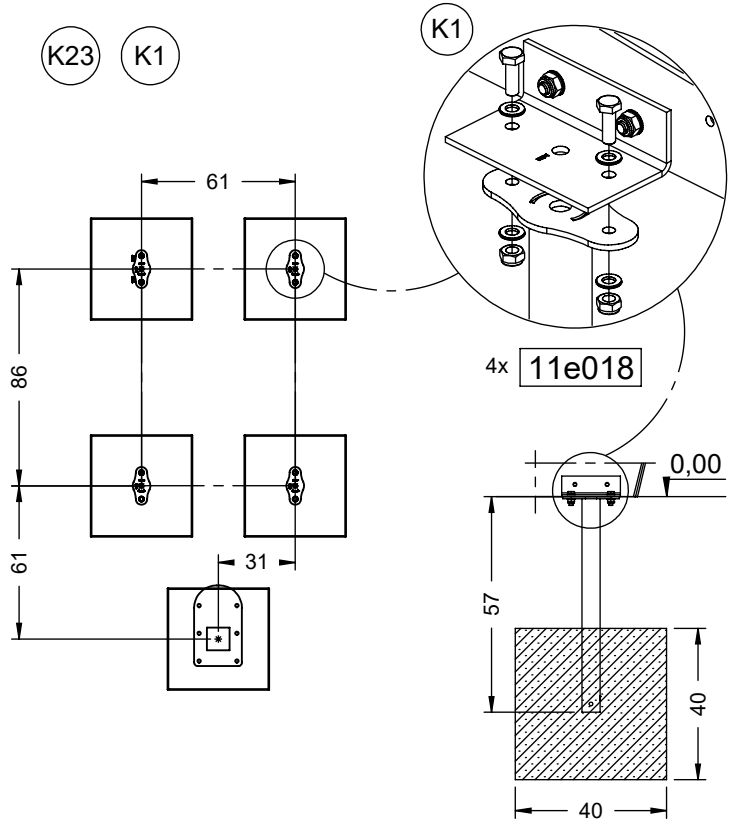

vinci  
play

6x M12x120 (K3)	8x M10x120 (K3)
6x M12x120 (K4)	8x M10x120 (K4)
 	 
<b>NOT INCLUDED</b> 	<b>NOT INCLUDED</b> 

8x M10x120 (K3)	8x M10x120 (K4)
 	 
<b>NOT INCLUDED</b> 	<b>NOT INCLUDED</b> 

 x2	1,5h			48h	 K3/K4 x1 >0,37m³	 K1, K23 x5 >0,06m³
--	------	---	---	-----	--	---

[cm]

vinci play

112300

112302 (inox)  
x1

112299

112301 (inox)  
x1

112303

112304 (inox)  
x1

1x V003

[cm]

vinci  
play

**Part No:**  
 000000-  
 00000

000000-00000

[cm]

vinci  
 play