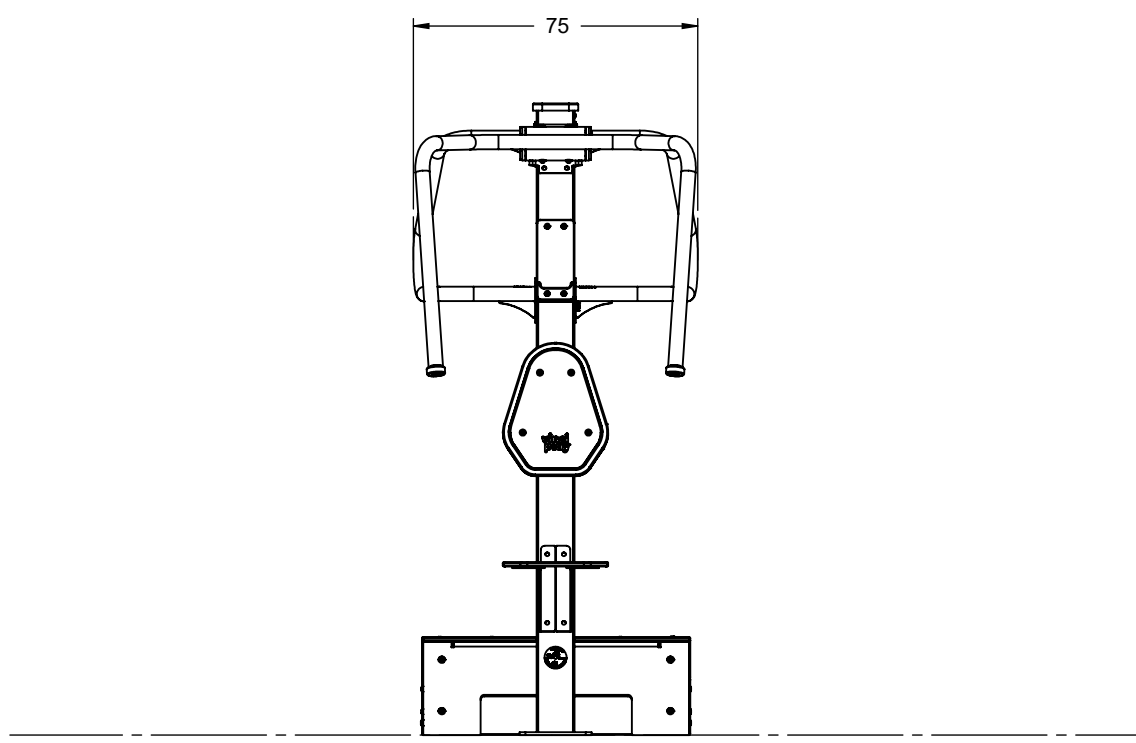

[cm]

vinci
play