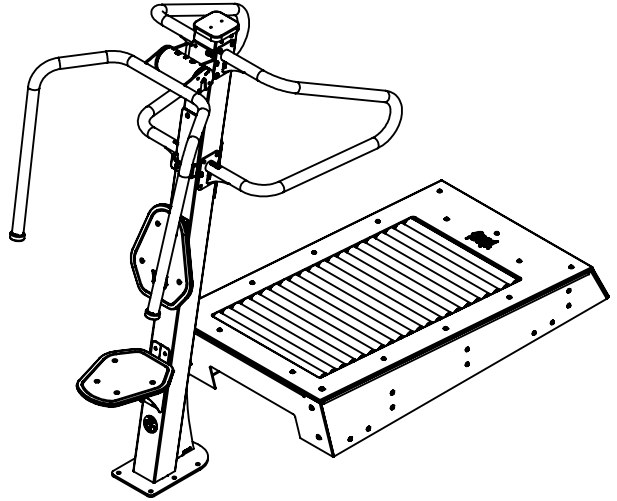

[cm]

vinci
play