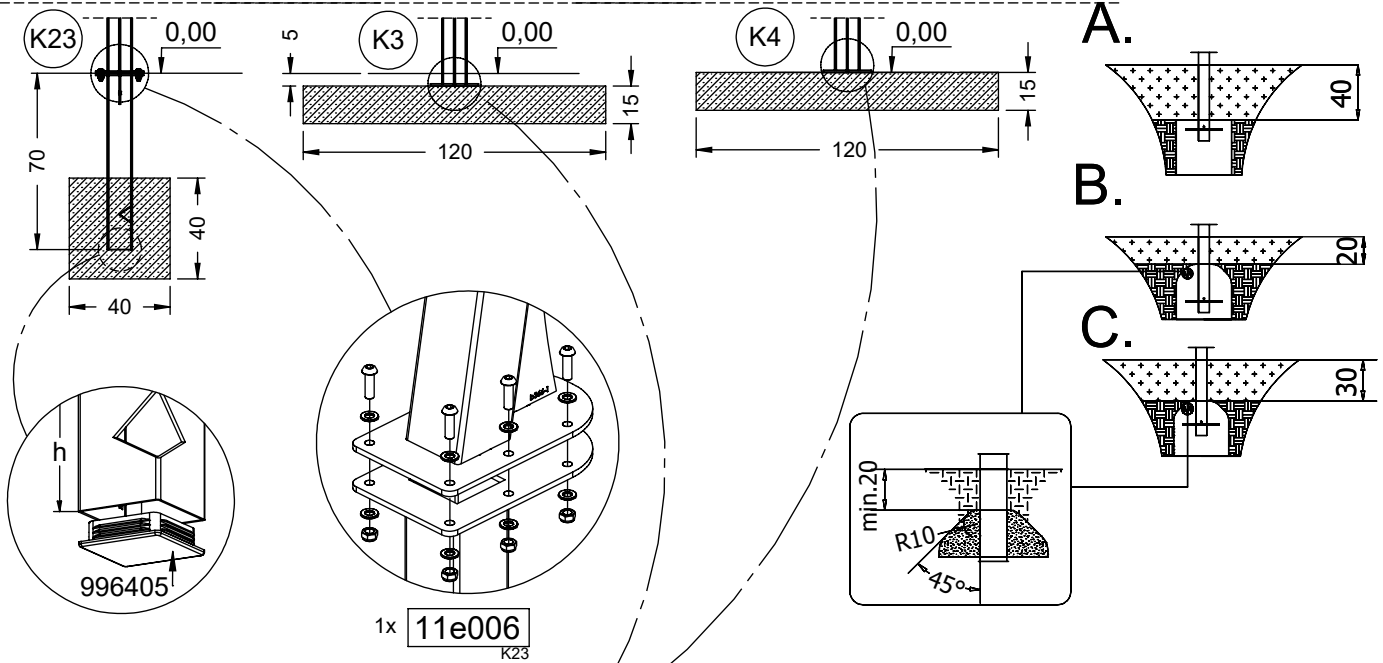

vinci  
play

6x M12x120 (K3)	8x M10x120 (K3)
6x M12x120 (K4)	8x M10x120 (K4)
 	 
<b>NOT INCLUDED</b> 	<b>NOT INCLUDED</b> 

8x M10x120 (K3)	8x M10x120 (K4)
 	 
<b>NOT INCLUDED</b> 	<b>NOT INCLUDED</b> 

 x2	1,5h			48h	 K3/K4 x1 >0,37m³	 K1, K23 x5 >0,06m³
--	------	---	---	-----	--	---

[cm]

vinci play

112300

112302 (inox)  
x1

112299

112301 (inox)  
x1

112303

112304 (inox)  
x1