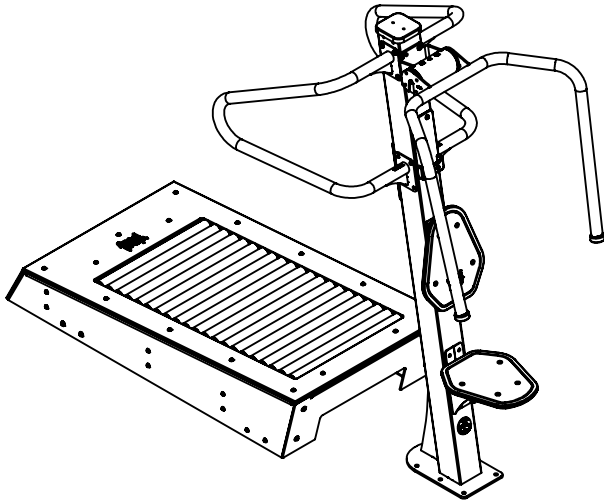

[cm]

vinci
play