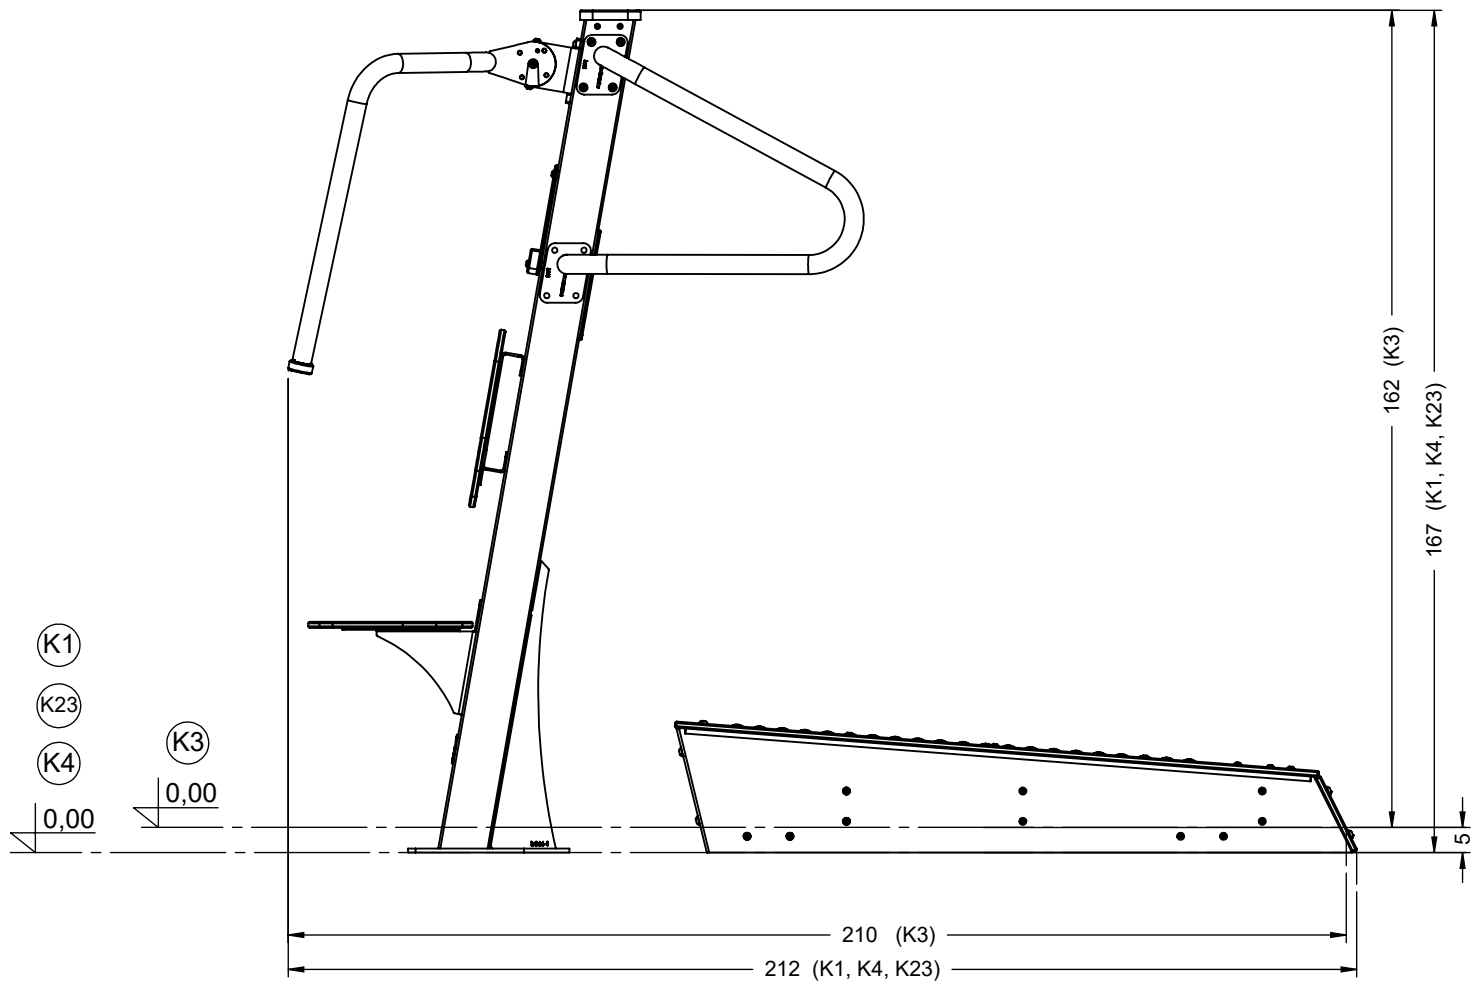

[cm]

vinci
play