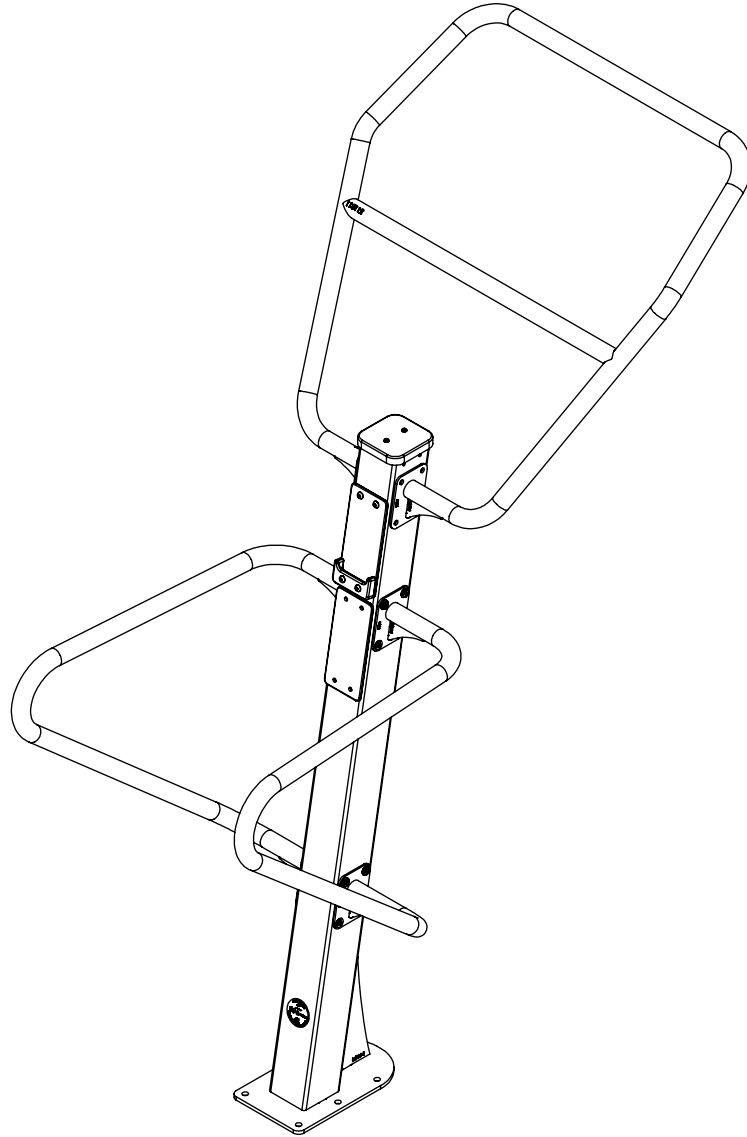

1133

v011
16.05.2023
K. M.
[cm]

vinci
play