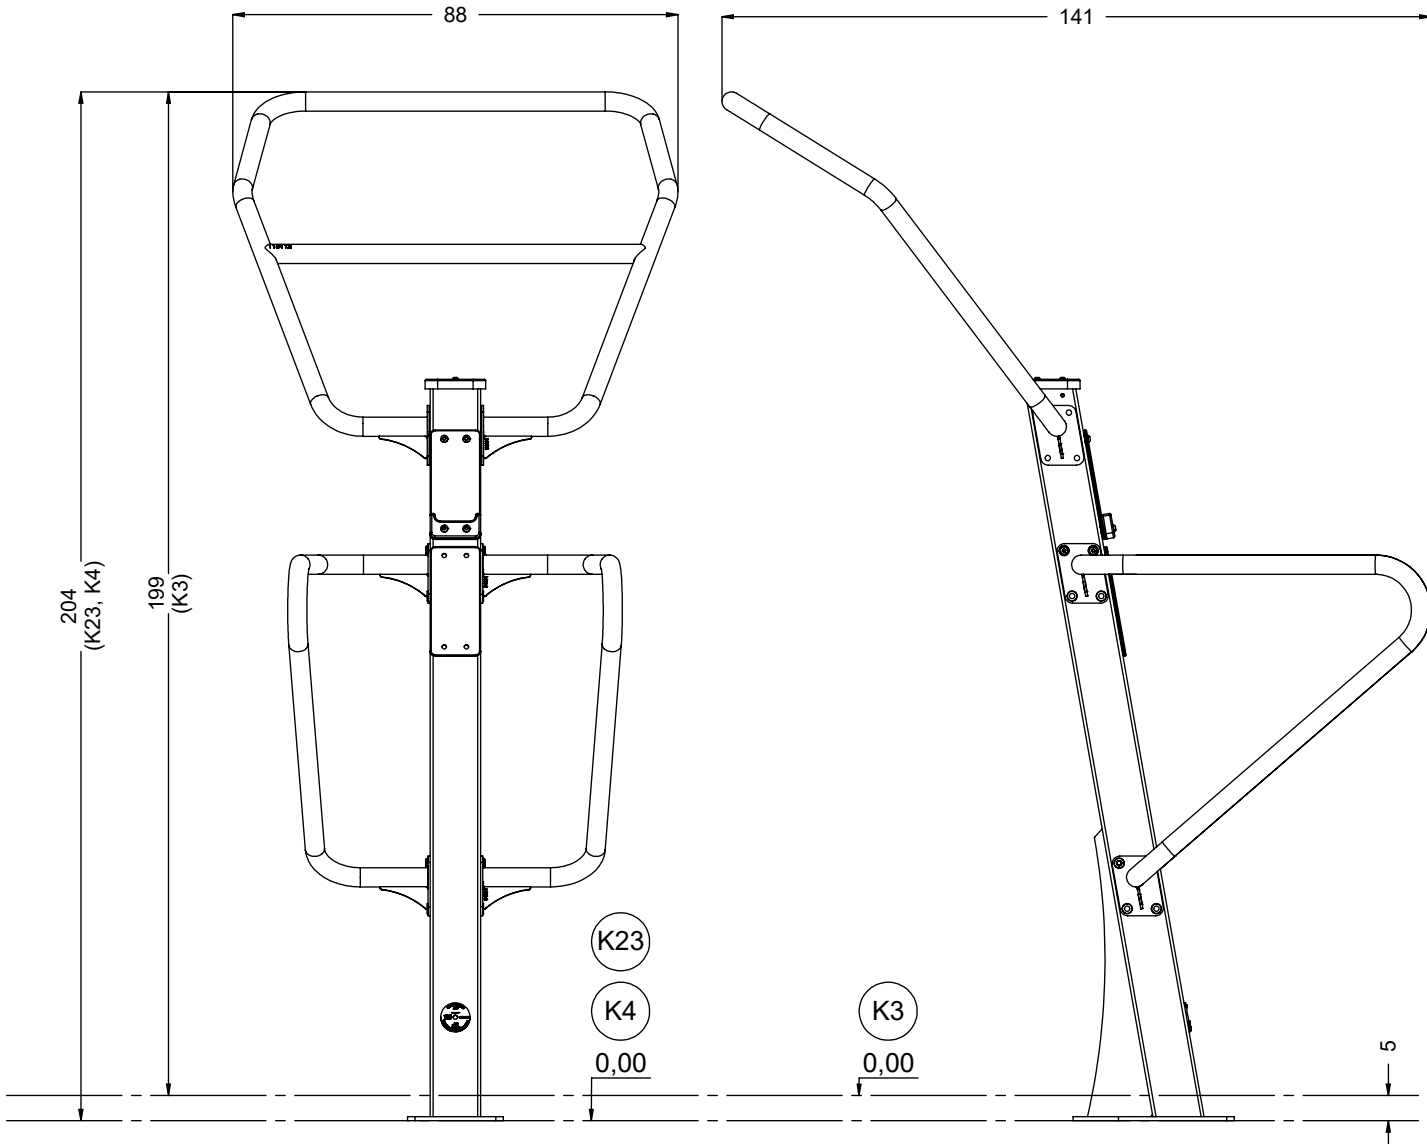

[cm]

vinci
play