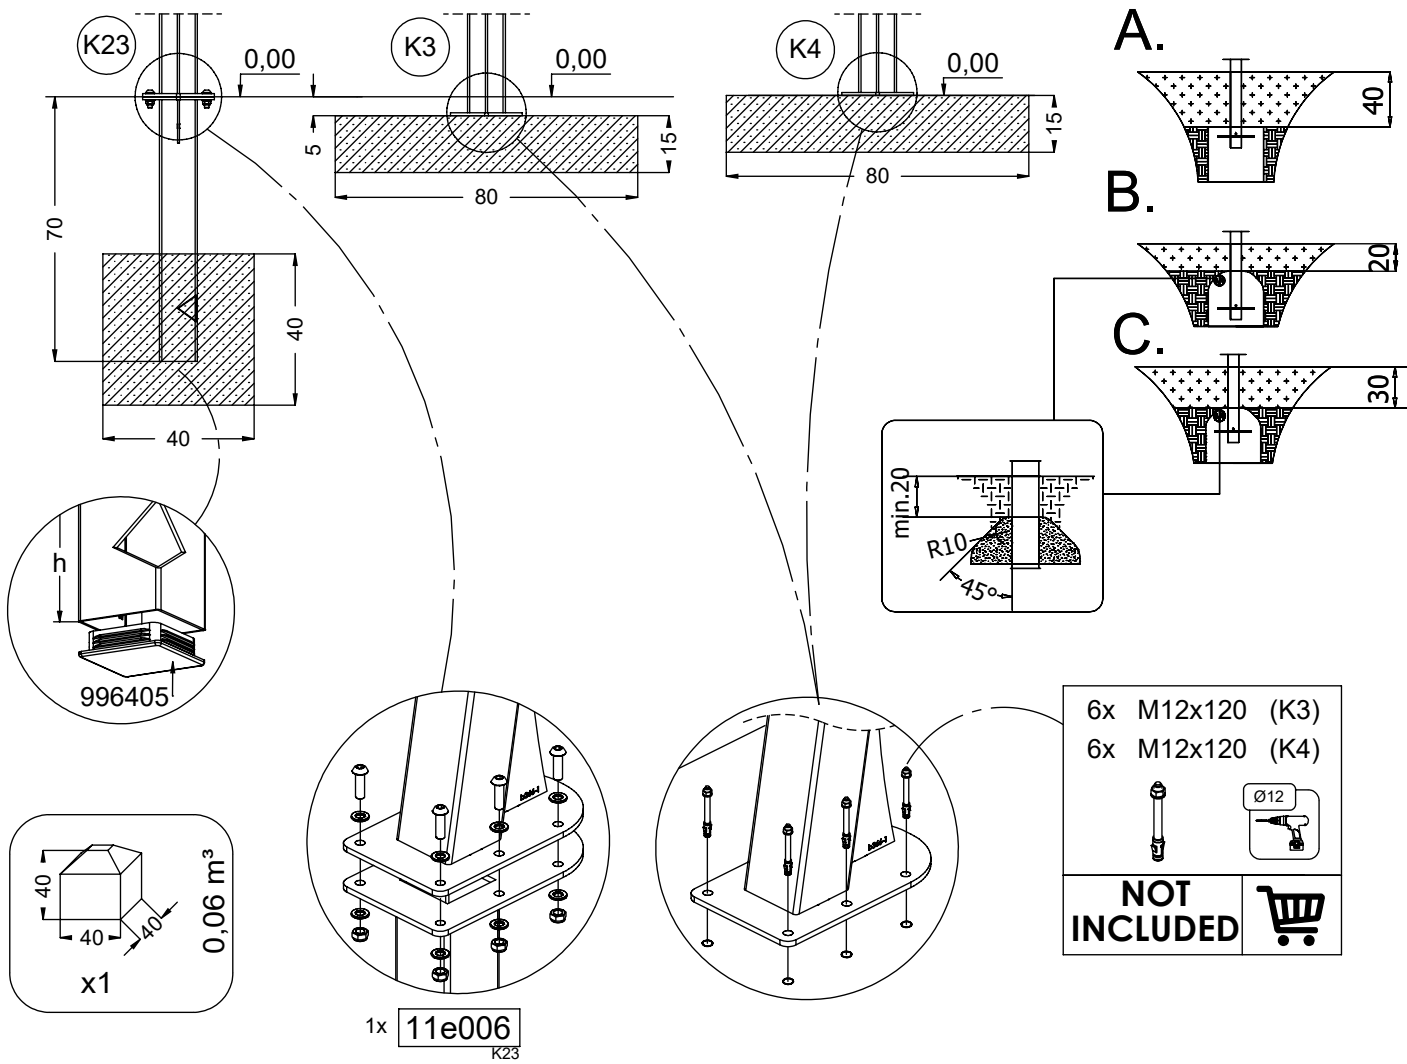

vinci
play

K23

K3

K4

[cm]

1h

48h

vinci play

- 1x 116103
- 1x 11e003

[cm]

vinci
play

1x 116101

1x 11e002

Part No:
000000-
00000

000000-00000

[cm]