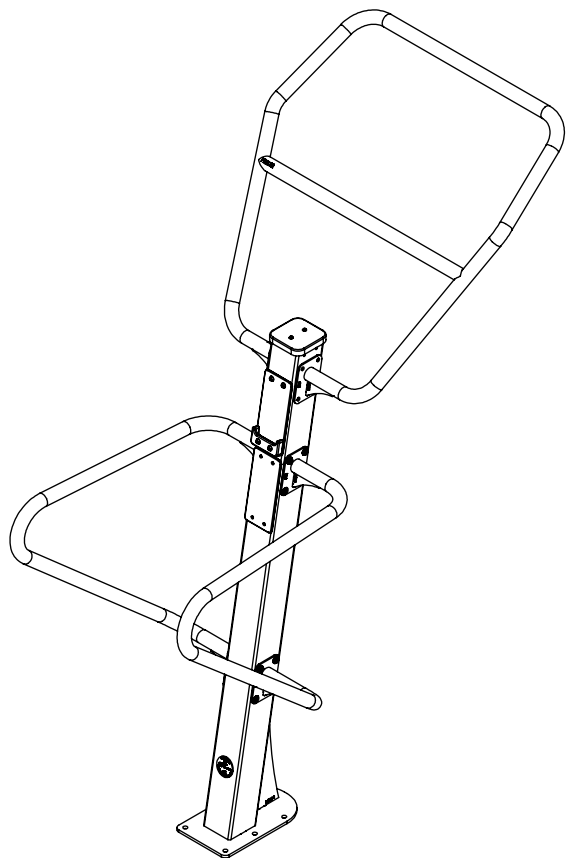

[cm]

vinci
play