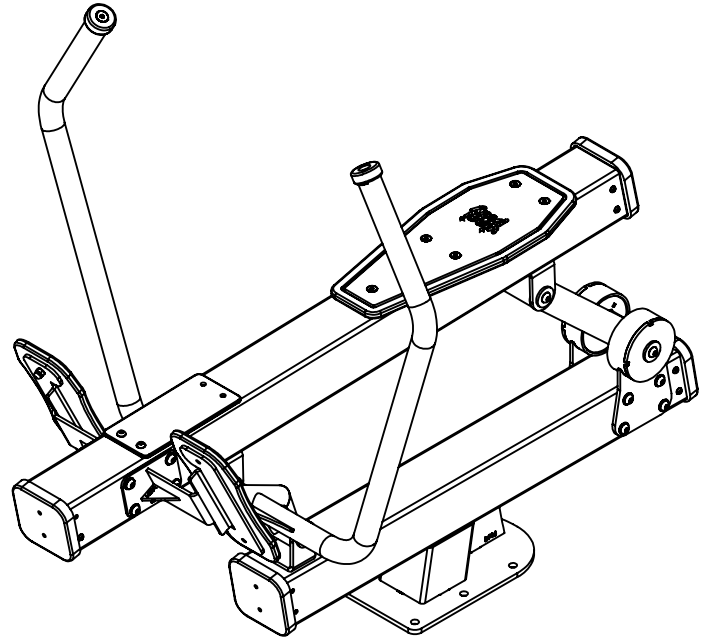

[cm]

vinci
play