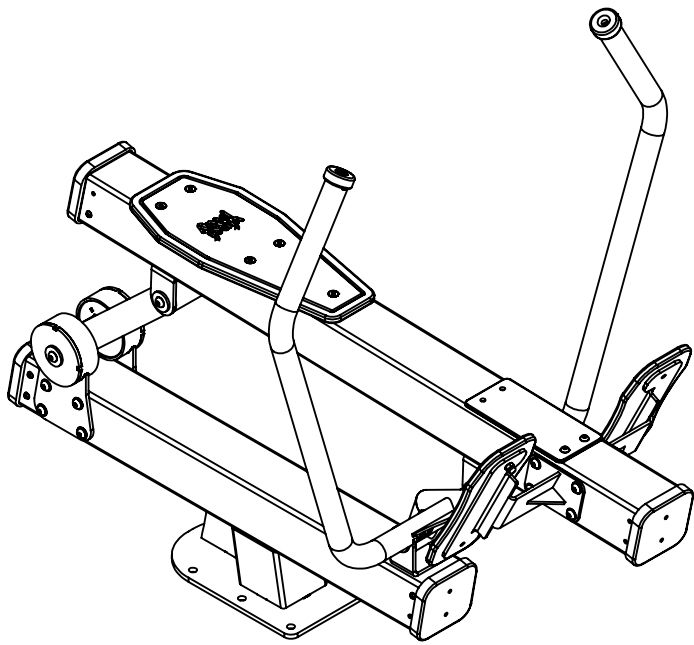

[cm]

vinci
play