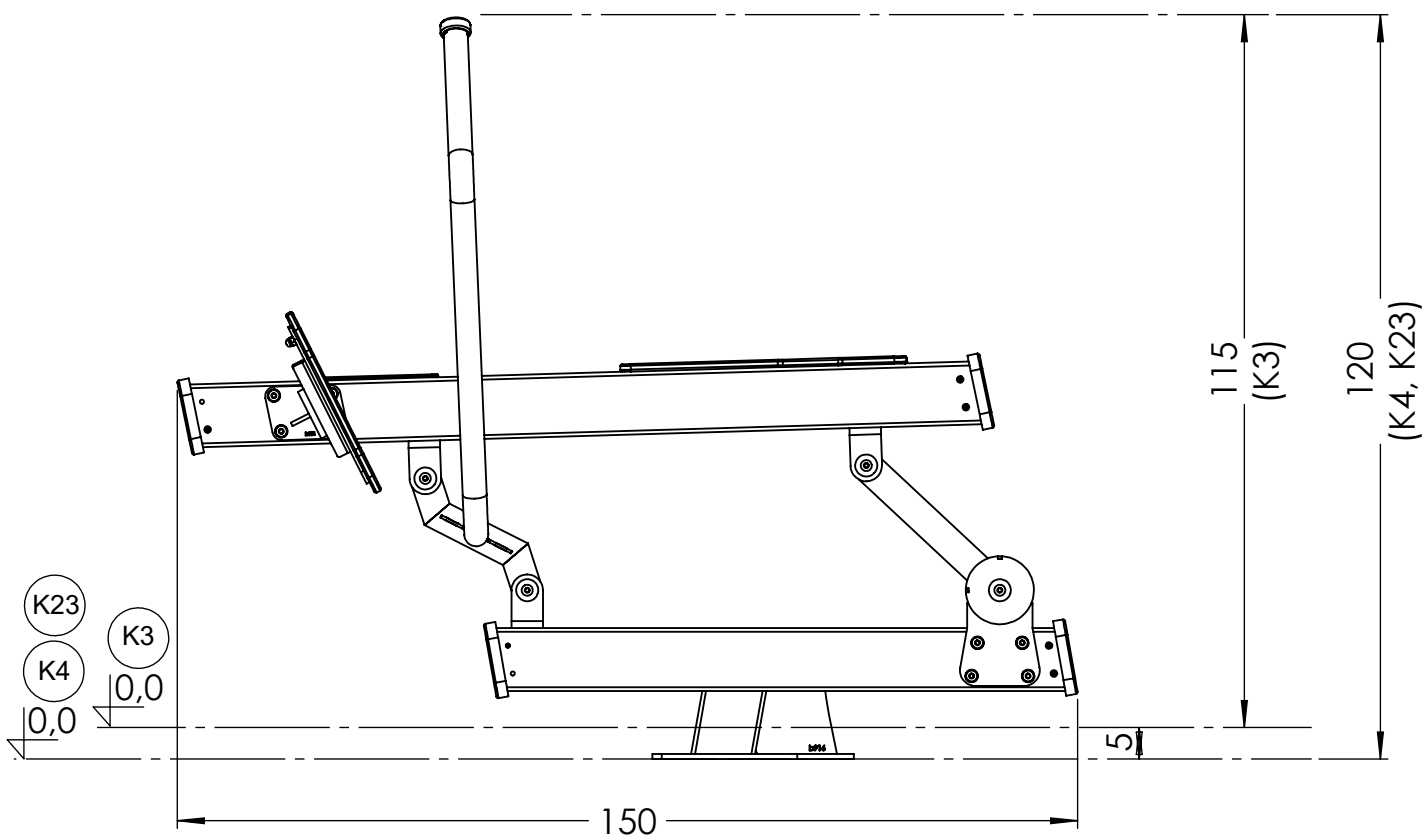

[cm]

vinci
play