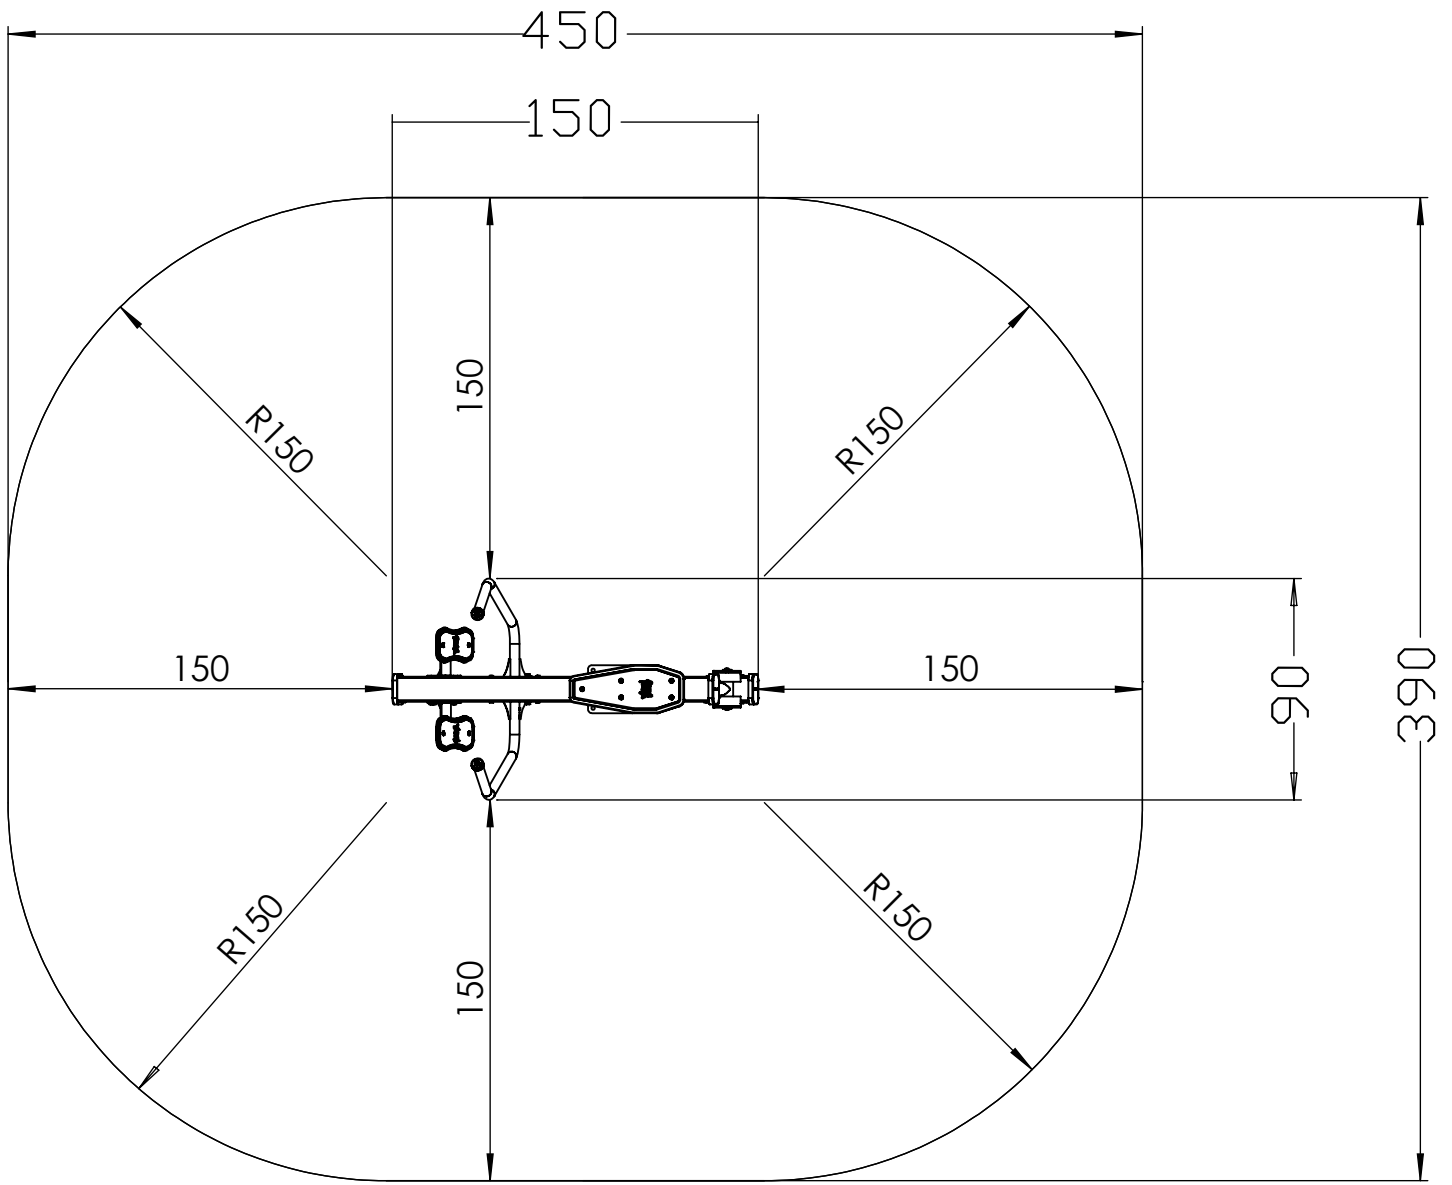

[cm]

vinci
play