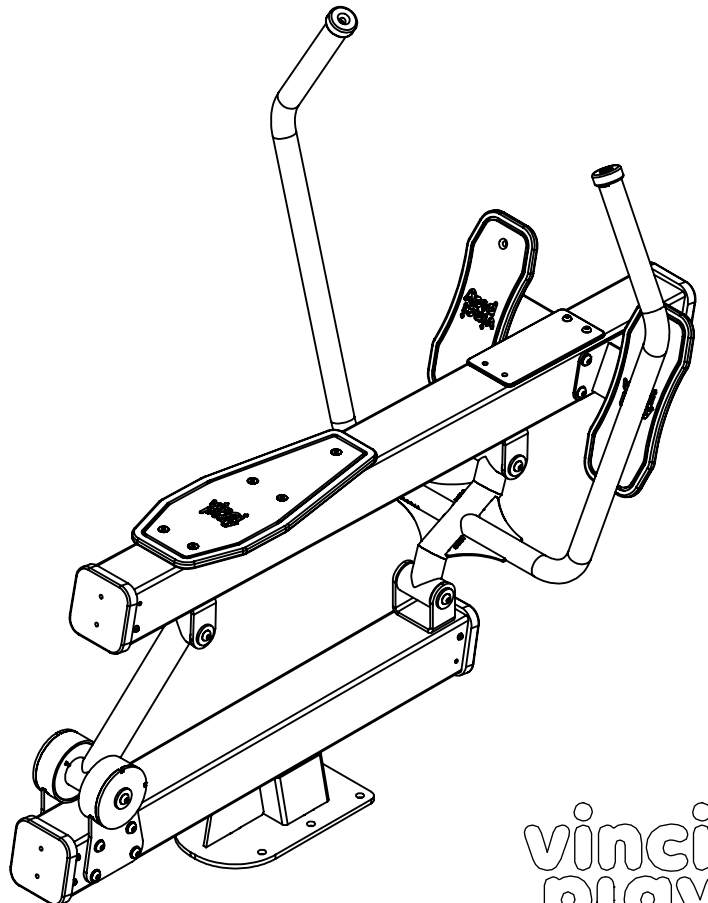

[cm]

vinci
play