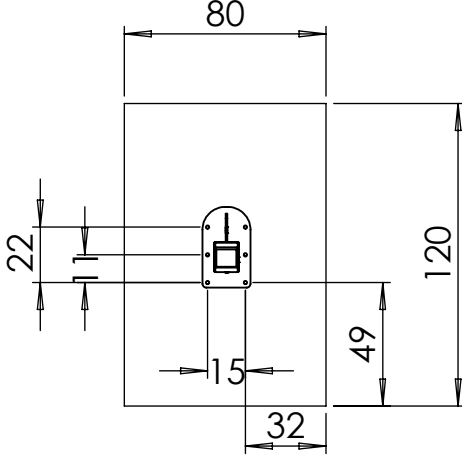

vinci
play

- 6x M12x120 (K3)
 - 6x M12x120 (K4)
 -
- NOT INCLUDED**

1x **11e006**
K23

K23

K3 K4

[cm]

vinci play

1120
x1

111144
x1

111131
x2

112111
x1

1x	11e006 (K23)
4x	23e001
1x	11e003
2x	11e004
1x	11e012
1x	11e009
1x	116120
5x	8x30s
1x	996405 (K23)
1x	GL

1x 11e009

1x 8x30s

[cm]

vinci
play

Part No:
000000-
00000

000000-00000

[cm]

vinci
play