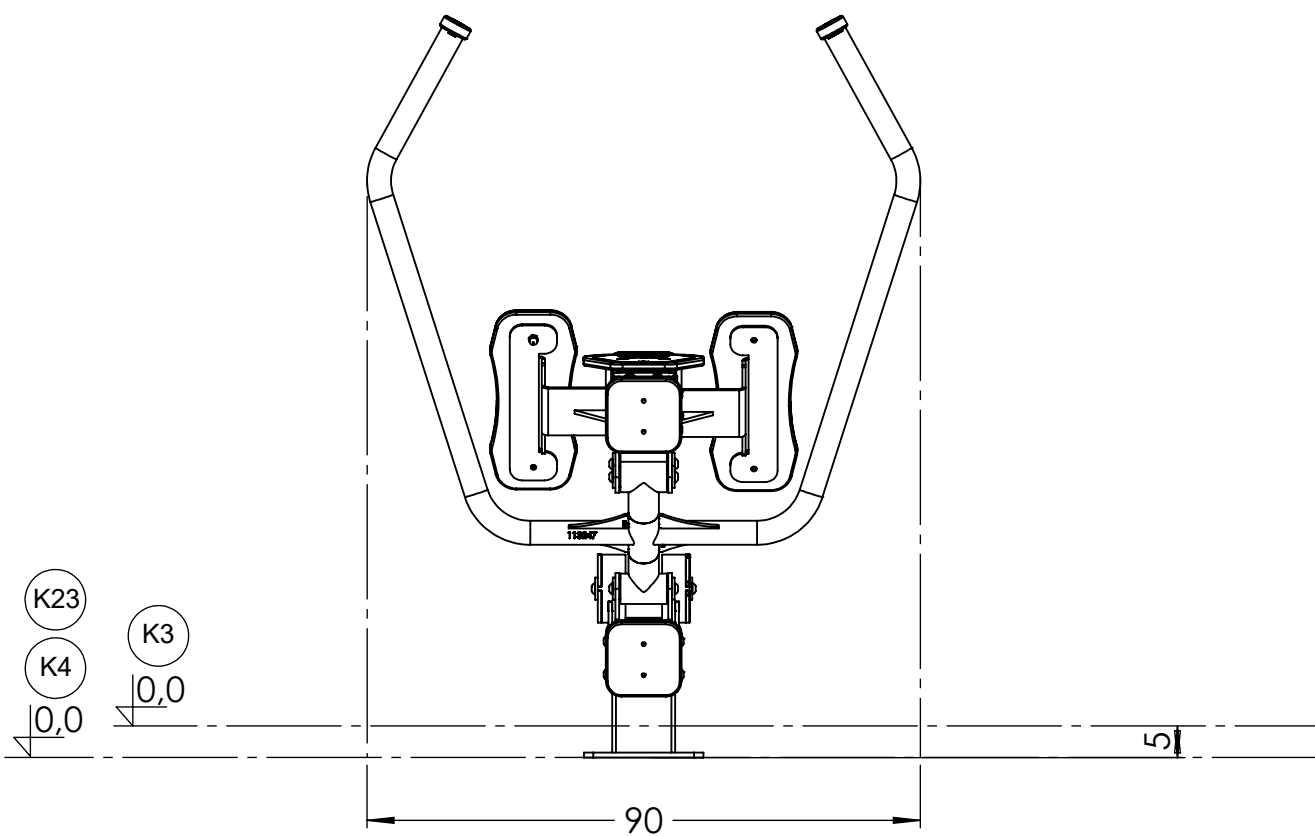

[cm]

vinci
play