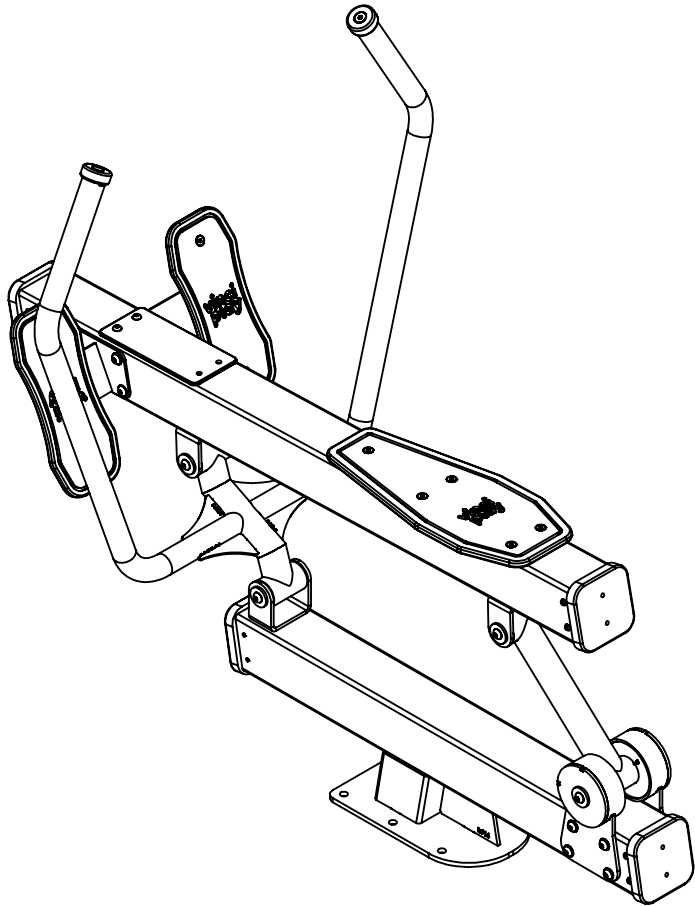

[cm]

vinci
play