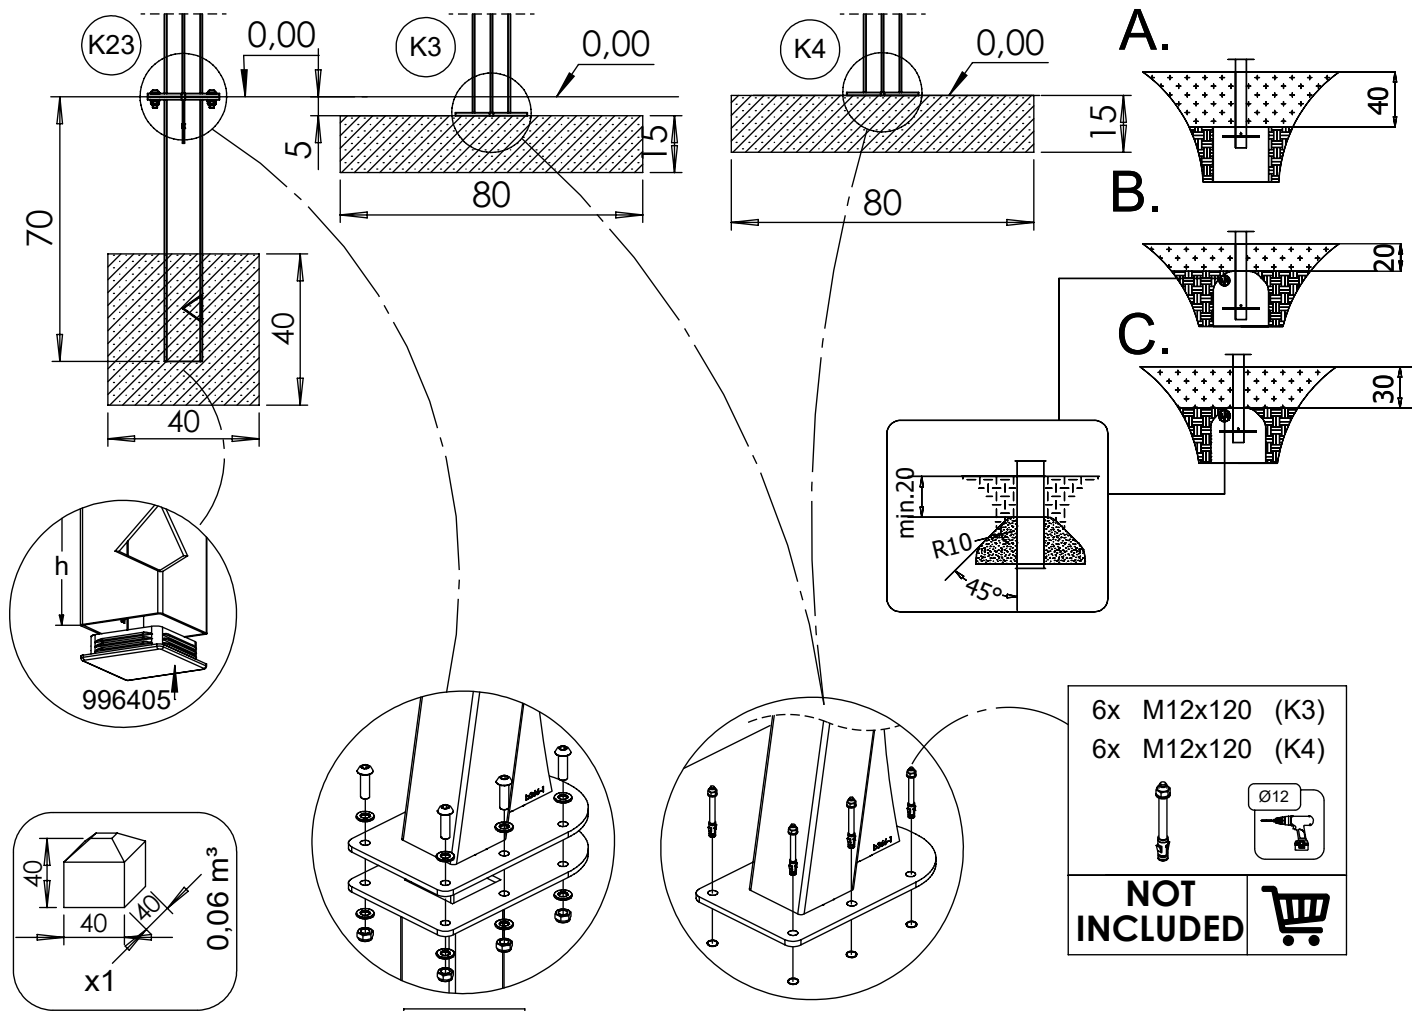

vinci
play

- 6x M12x120 (K3)
 - 6x M12x120 (K4)
 -
- NOT INCLUDED**

1x **11e006**
K23

K23

K3 K4

[cm]

vinci play

1120
x1

111144
x1

111131
x2

112111
x1

1x	11e006 (K23)
4x	23e001
1x	11e003
2x	11e004
1x	11e012
1x	11e009
1x	116120
5x	8x30s
1x	996405 (K23)
1x	GL

1x 11e009

1x 8x30s

[cm]

vinci
play

Part No:
000000-
00000

000000-00000

[cm]

vinci
play