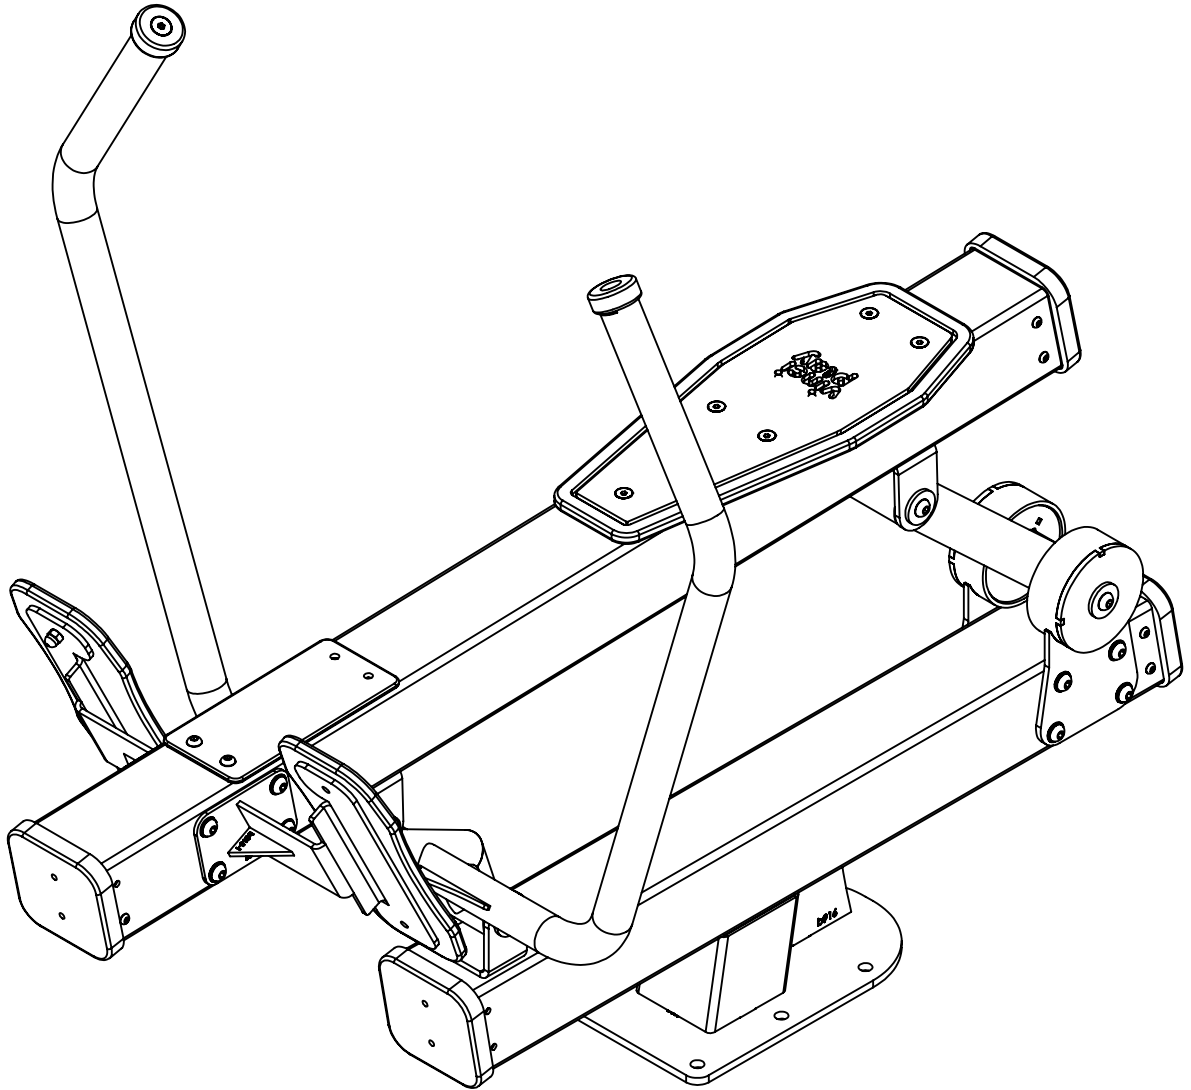

1120

v010
07.02.2024
B. B.
[cm]

vinci
play