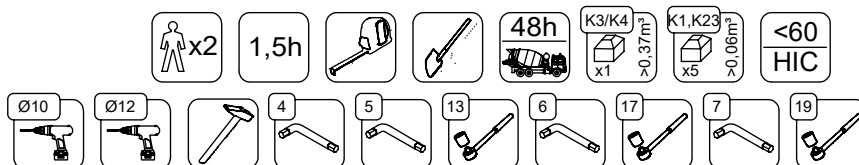

v011
12.05.2023
K. M.
[cm]