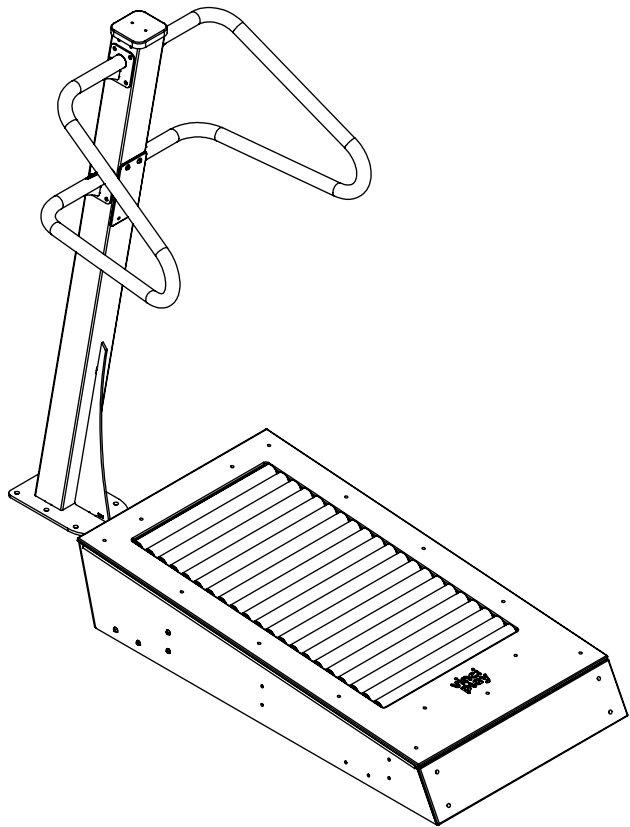

[cm]

vinci
play