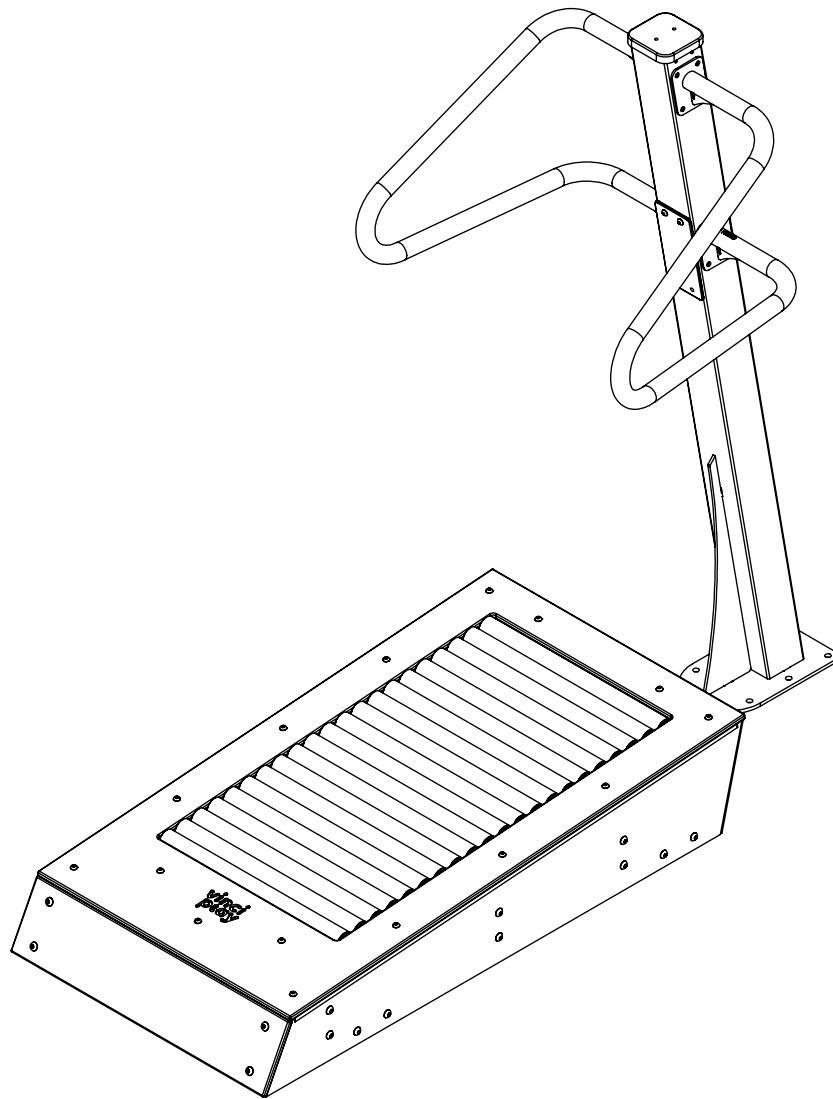

1116-1

v011
12.05.2023
K. M.
[cm]

vinci
play