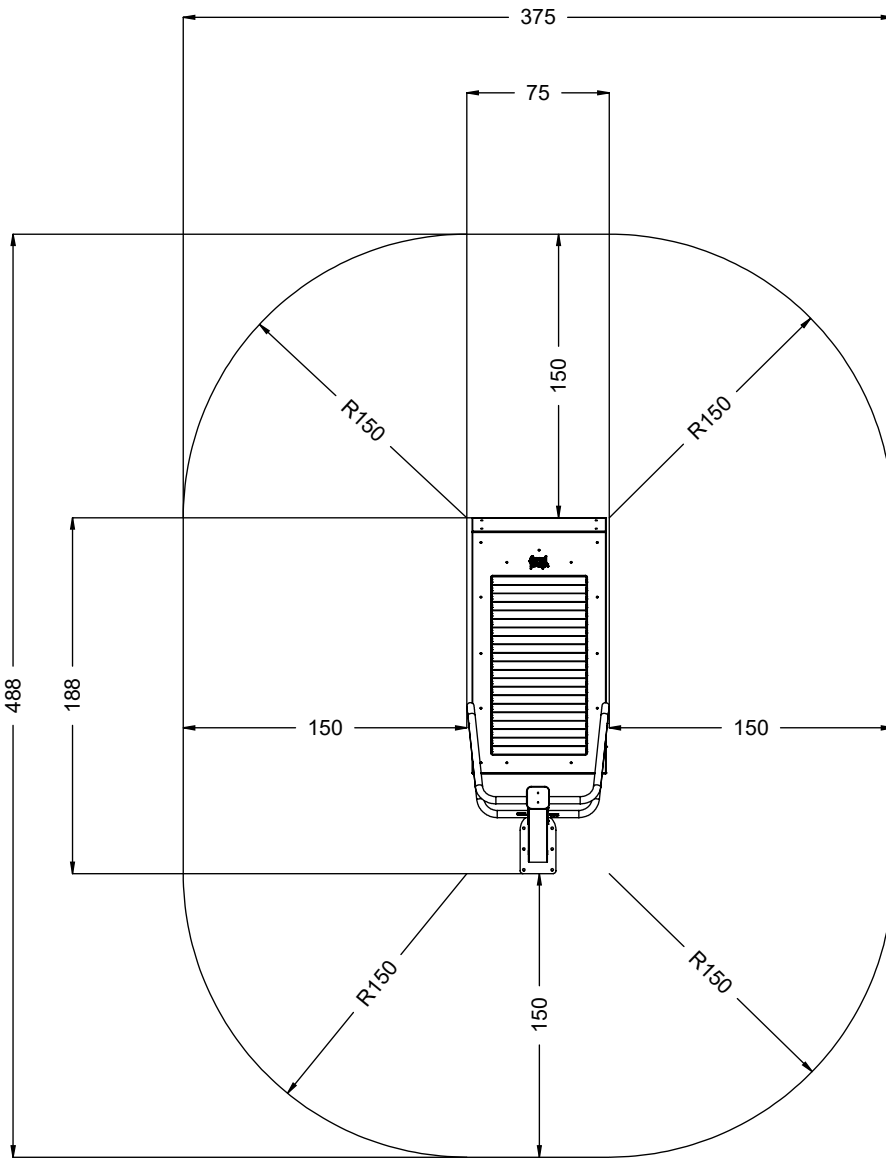

[cm]

vinci
play