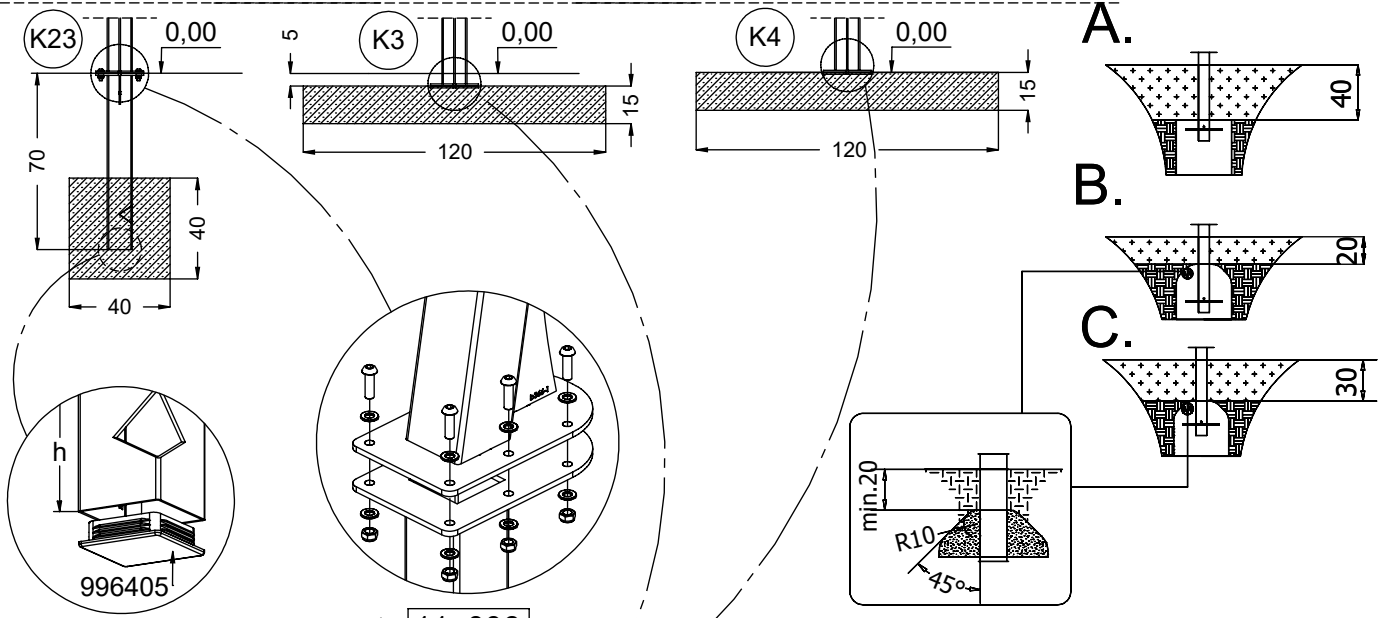

vinci
play

1x **11e006**
K23

6x M12x120 (K3)	8x M10x120 (K3)
6x M12x120 (K4)	8x M10x120 (K4)
 	 
NOT INCLUDED 	NOT INCLUDED 

x5 **0,06 m³**

K23 K1

4x **11e018**

K3 K4

 x2	1,5h			48h	K3/K4 x1 >0,37m³	K1, K23 x5 >0,06m³
--	------	---	---	-----	---------------------	-----------------------

[cm]

vinci play

112300
112302 (inox)
x1

112299
112301 (inox)
x1

112275
112276 (inox)
x1

111136
x1

996395
x21

114118
114117 (inox)
x1

vinci
play

1x 23e001

[cm]

vinci
play

Part No:
00000-
00000

000000-00000

[cm]

vinci
 play