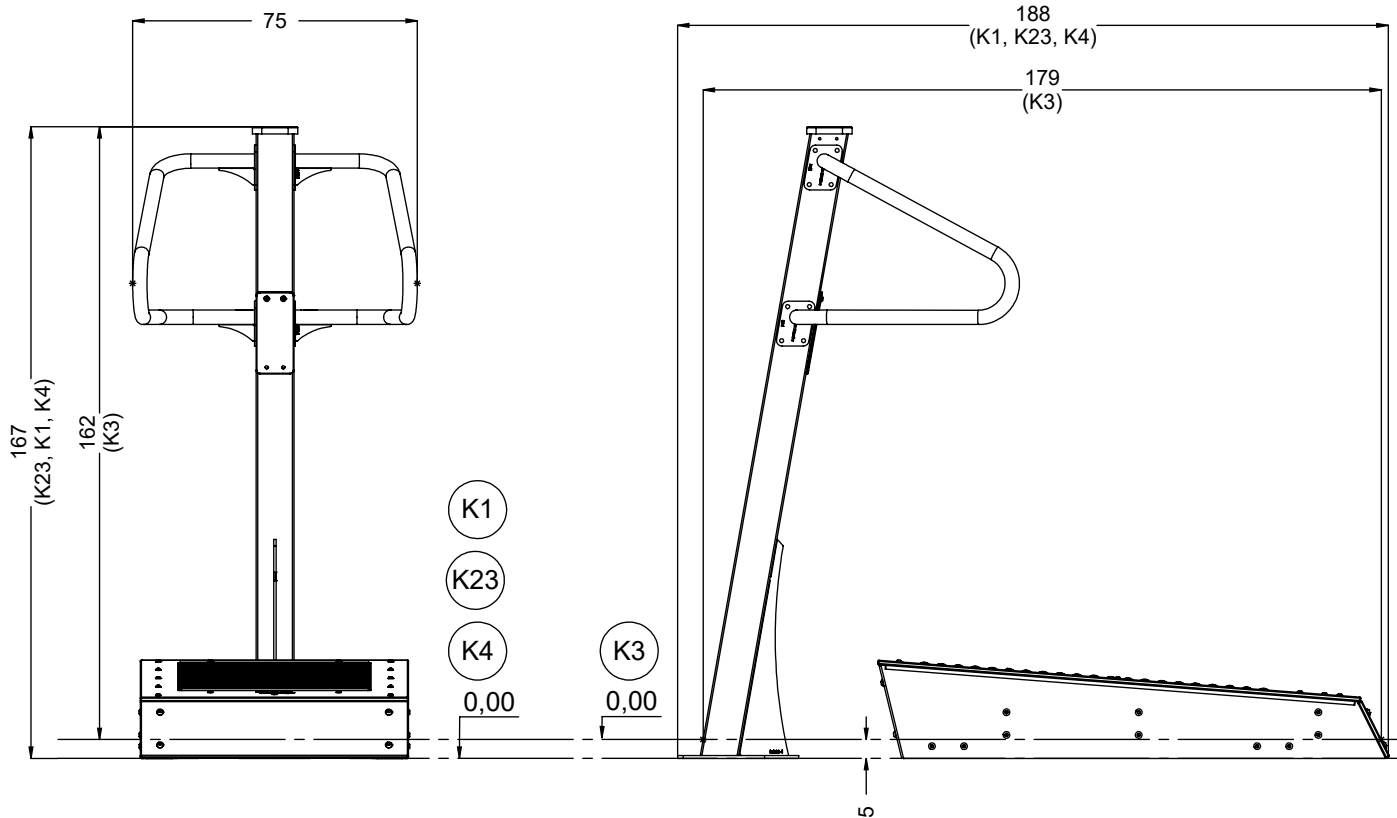

[cm]

vinci
play