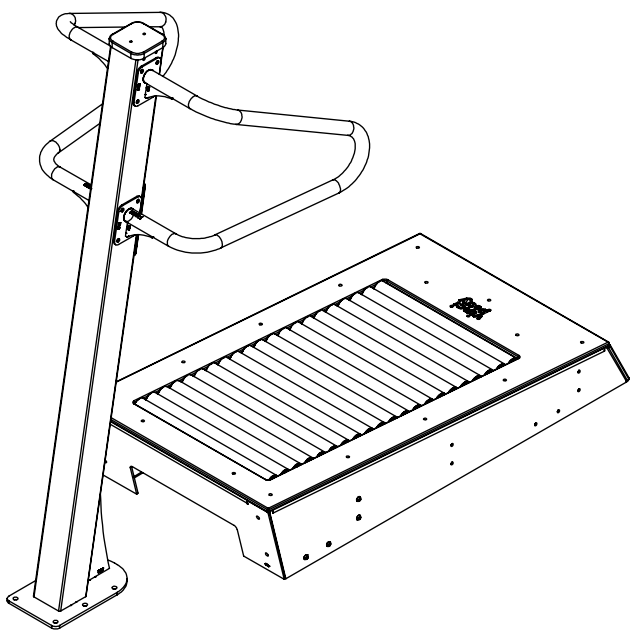

[cm]

vinci
play