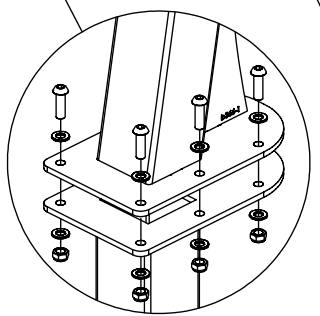

vinci
play

1x **11e006**
K23

6x M12x120 (K3)	8x M10x120 (K3)
6x M12x120 (K4)	8x M10x120 (K4)
 	 
NOT INCLUDED 	NOT INCLUDED 

x5 **0,06 m³**

K23 K1

4x **11e018**

K3 K4

 x2	1,5h			48h	K3/K4 x1 >0,37m³	K1, K23 x5 >0,06m³
--	------	---	---	-----	---------------------	-----------------------

[cm]

vinci play

112300
112302 (inox)
x1

112299
112301 (inox)
x1

112275
112276 (inox)
x1

111136
x1

996395
x21

114118
114117 (inox)
x1

vinci
play

1x 23e001

[cm]

vinci
play

Part No:
00000-
00000

000000-00000

[cm]

vinci
 play