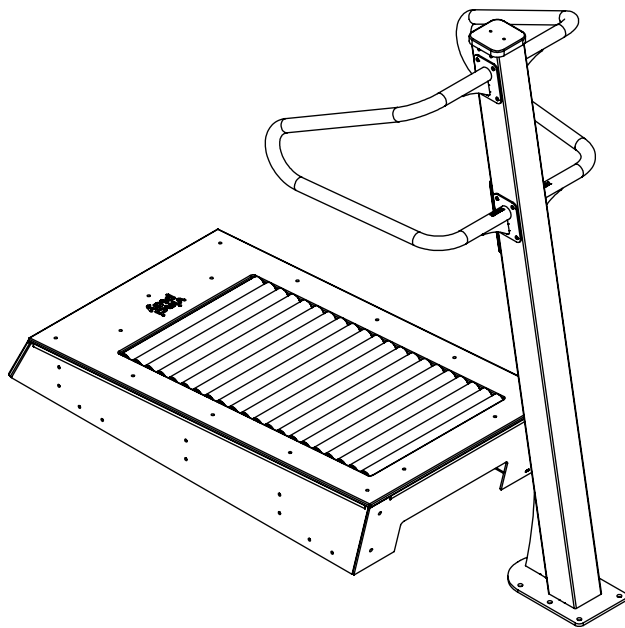

[cm]

vinci
play