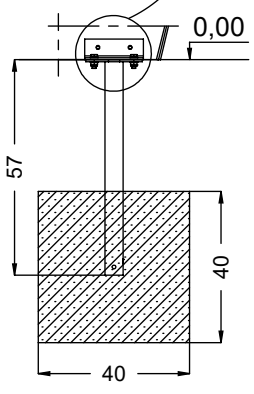

vinci
play

1x **11e006**
K23

6x M12x120 (K3)	8x M10x120 (K3)
6x M12x120 (K4)	8x M10x120 (K4)
 	 
NOT INCLUDED 	NOT INCLUDED 

x5 **0,06 m³**

K23 K1

4x **11e018**

K3 K4

 x2	1,5h			48h	K3/K4 x1 >0,37m³	K1, K23 x5 >0,06m³
--	------	---	---	-----	---------------------	-----------------------

[cm]

vinci play

112300
112302 (inox)
x1

112299
112301 (inox)
x1

112275
112276 (inox)
x1

111136
x1

996395
x21

114118
114117 (inox)
x1

vinci
play

1x 23e001

[cm]

vinci
play

Part No:
00000-
00000

000000-00000

[cm]

vinci
 play