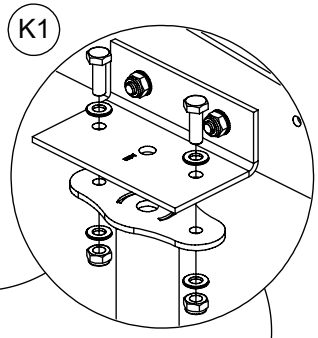

vinci
play

1x **11e006**
K23

6x M12x120 (K3)	8x M10x120 (K3)
6x M12x120 (K4)	8x M10x120 (K4)
 	 
NOT INCLUDED 	NOT INCLUDED 

x5 **0,06 m³**

K23 K1

4x **11e018**

K3 K4

 x2	1,5h			48h	K3/K4 x1 >0,37m³	K1, K23 x5 >0,06m³
--	------	---	---	-----	---------------------	-----------------------

[cm]

vinci play

112300
112302 (inox)
x1

112299
112301 (inox)
x1

112275
112276 (inox)
x1

111136
x1

996395
x21

114118
114117 (inox)
x1