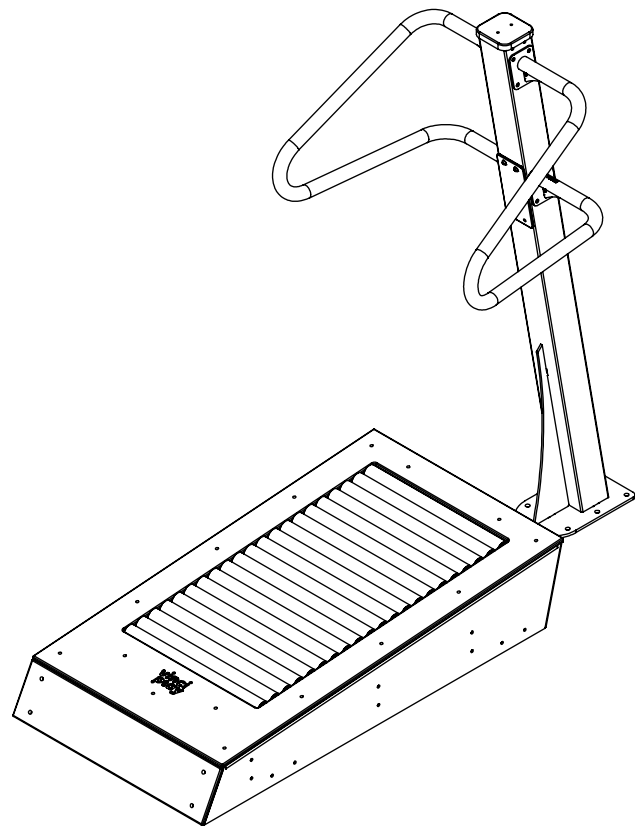

[cm]

vinci
play