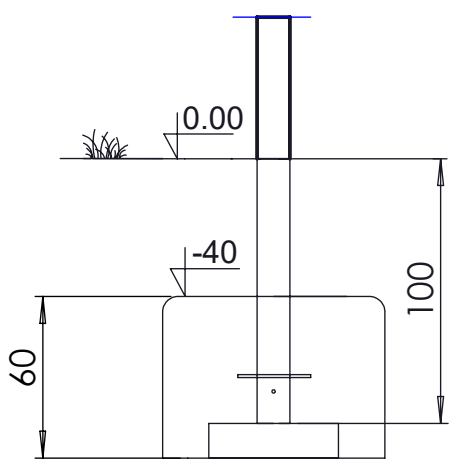

ST0533

v010
08.01.2024
K.M.
[cm]

1h

vinci
play

[cm]

vinci
play

[cm]

vinci
play

K29

[cm]

Icons representing: 2 people (x2), 1 hour (1h), a wrench, a screwdriver, 1 box (x1) with 0.60 m³, and 48 hours (48h) with a truck icon.

vinci play

051147
x1

053233
x1

046102
x1

996280
x1

ST/INOX	
1x	M8x35
1x	M8 NH
2x	M12x35
2x	M12 NH
2x	M3 wkręt
V002	

[cm]

vinci
play

[cm]

vinci
play

Part No:
000000-
00000

000000-00000

[cm]