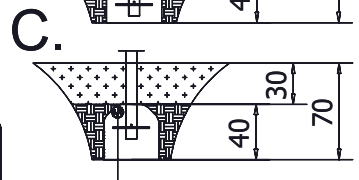

ST0533

v010
08.01.2024
K.M.
[cm]

1h

vinci
play

[cm]

vinci
play

[cm]

vinci
play

K29

[cm]

Icons representing: 2 people (x2), 1 hour (1h), a wrench, a screwdriver, 1 box (x1) with 0.60 m³, and 48 hours (48h) with a truck icon.

vinci play

051147
x1

053233
x1

046102
x1

996280
x1

ST/INOX	
1x	M8x35
1x	M8 NH
2x	M12x35
2x	M12 NH
2x	M3 wkręt
V002	

[cm]

vinci
play

[cm]

vinci
play

Part No:
000000-
00000

000000-00000

[cm]