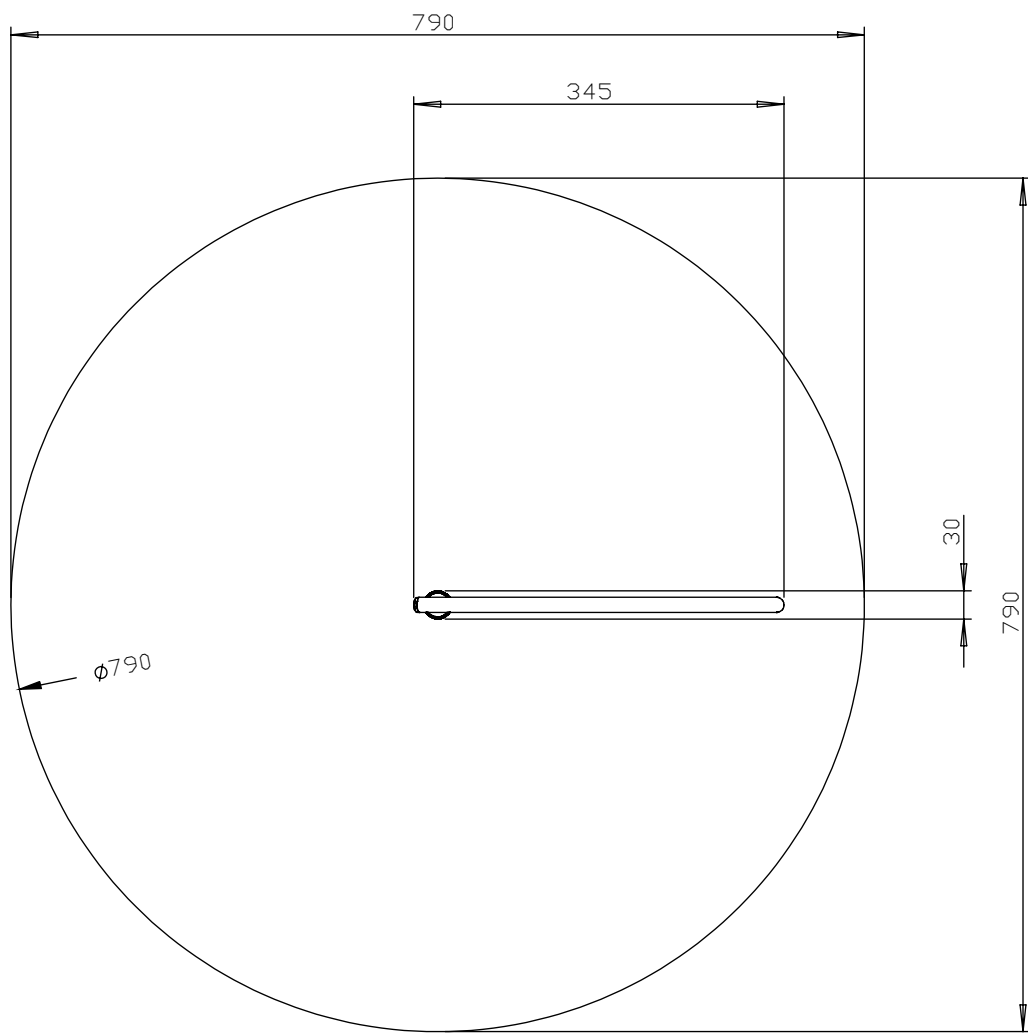

ST0533

v010
08.01.2024
K.M.
[cm]

1h

vinci
play

[cm]

vinci
play

[cm]

vinci
play

K29

[cm]

Icons representing: 2 people (x2), 1 hour (1h), a wrench, a screwdriver, 1 box (x1) with 0.60 m³, and 48 hours (48h) with a truck icon.

vinci play

051147
x1

053233
x1

046102
x1

996280
x1

ST/INOX	
1x	M8x35
1x	M8 NH
2x	M12x35
2x	M12 NH
2x	M3 wkręt
V002	

[cm]

vinci
play

[cm]

vinci
play

Part No:
000000-
00000

000000-00000

[cm]