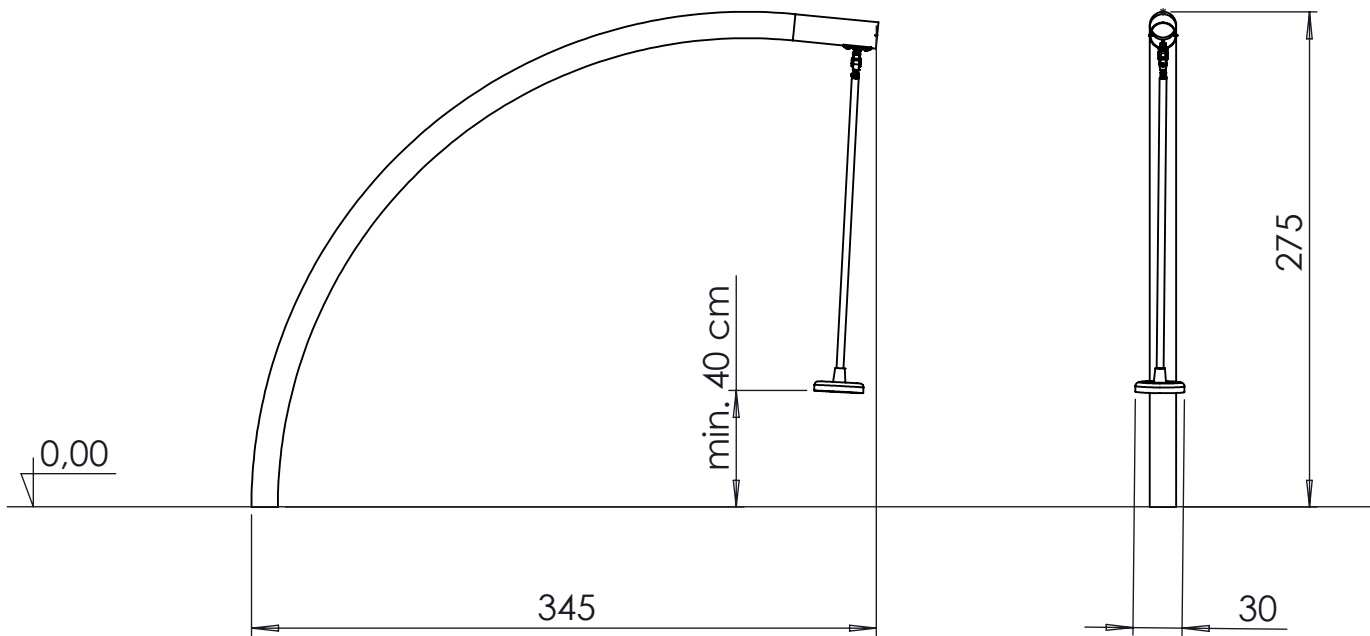

[cm]

vinci
play