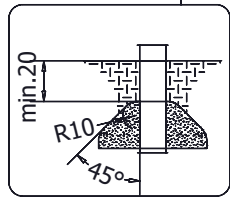

K29

[cm]

Icons representing: 2 people (x2), 1 hour (1h), a wrench, a screwdriver, 1 box (x1) with 0.60 m³, and 48 hours (48h) with a truck icon.

vinci play

051147
x1

053233
x1

046102
x1

996280
x1

ST/INOX	
1x	M8x35
1x	M8 NH
2x	M12x35
2x	M12 NH
2x	M3 wkręt
V002	

[cm]

vinci
play

[cm]

vinci
play

Part No:
000000-
00000

000000-00000

[cm]