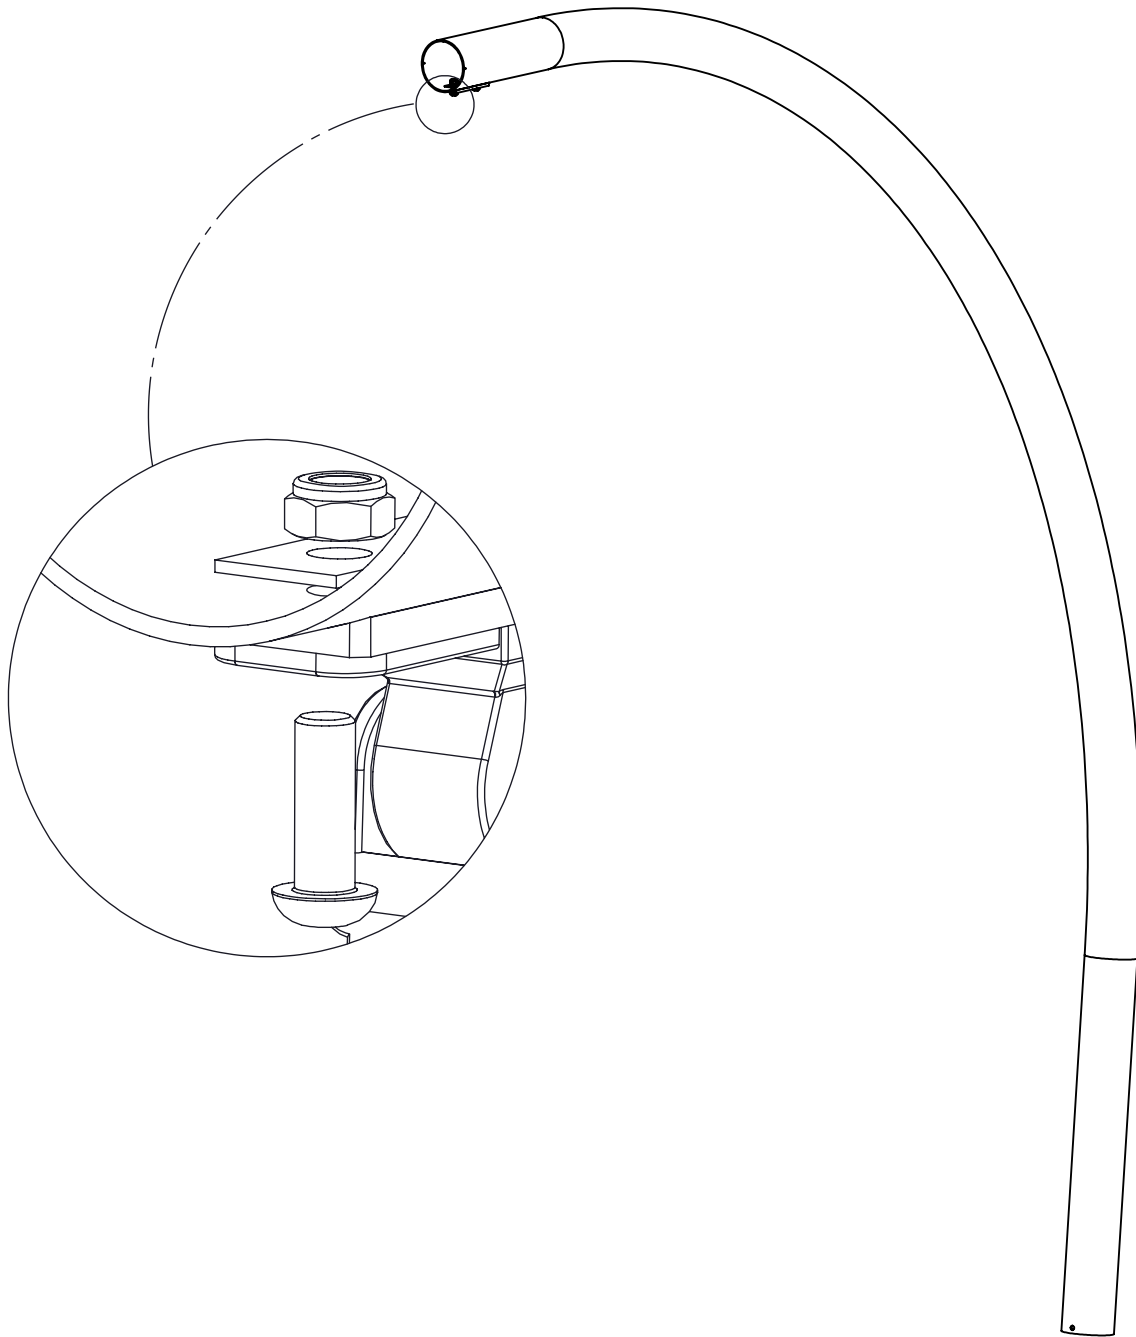

K29

[cm]

Icons representing: 2 people (x2), 1 hour (1h), a wrench, a screwdriver, 1 box (x1) with 0.60 m³, and 48 hours (48h) with a truck icon.

vinci play

051147
x1

053233
x1

046102
x1

996280
x1

ST/INOX	
1x	M8x35
1x	M8 NH
2x	M12x35
2x	M12 NH
2x	M3 wkręt
V002	

[cm]

vinci
play

[cm]

vinci
play

Part No:
000000-
00000

000000-00000

[cm]