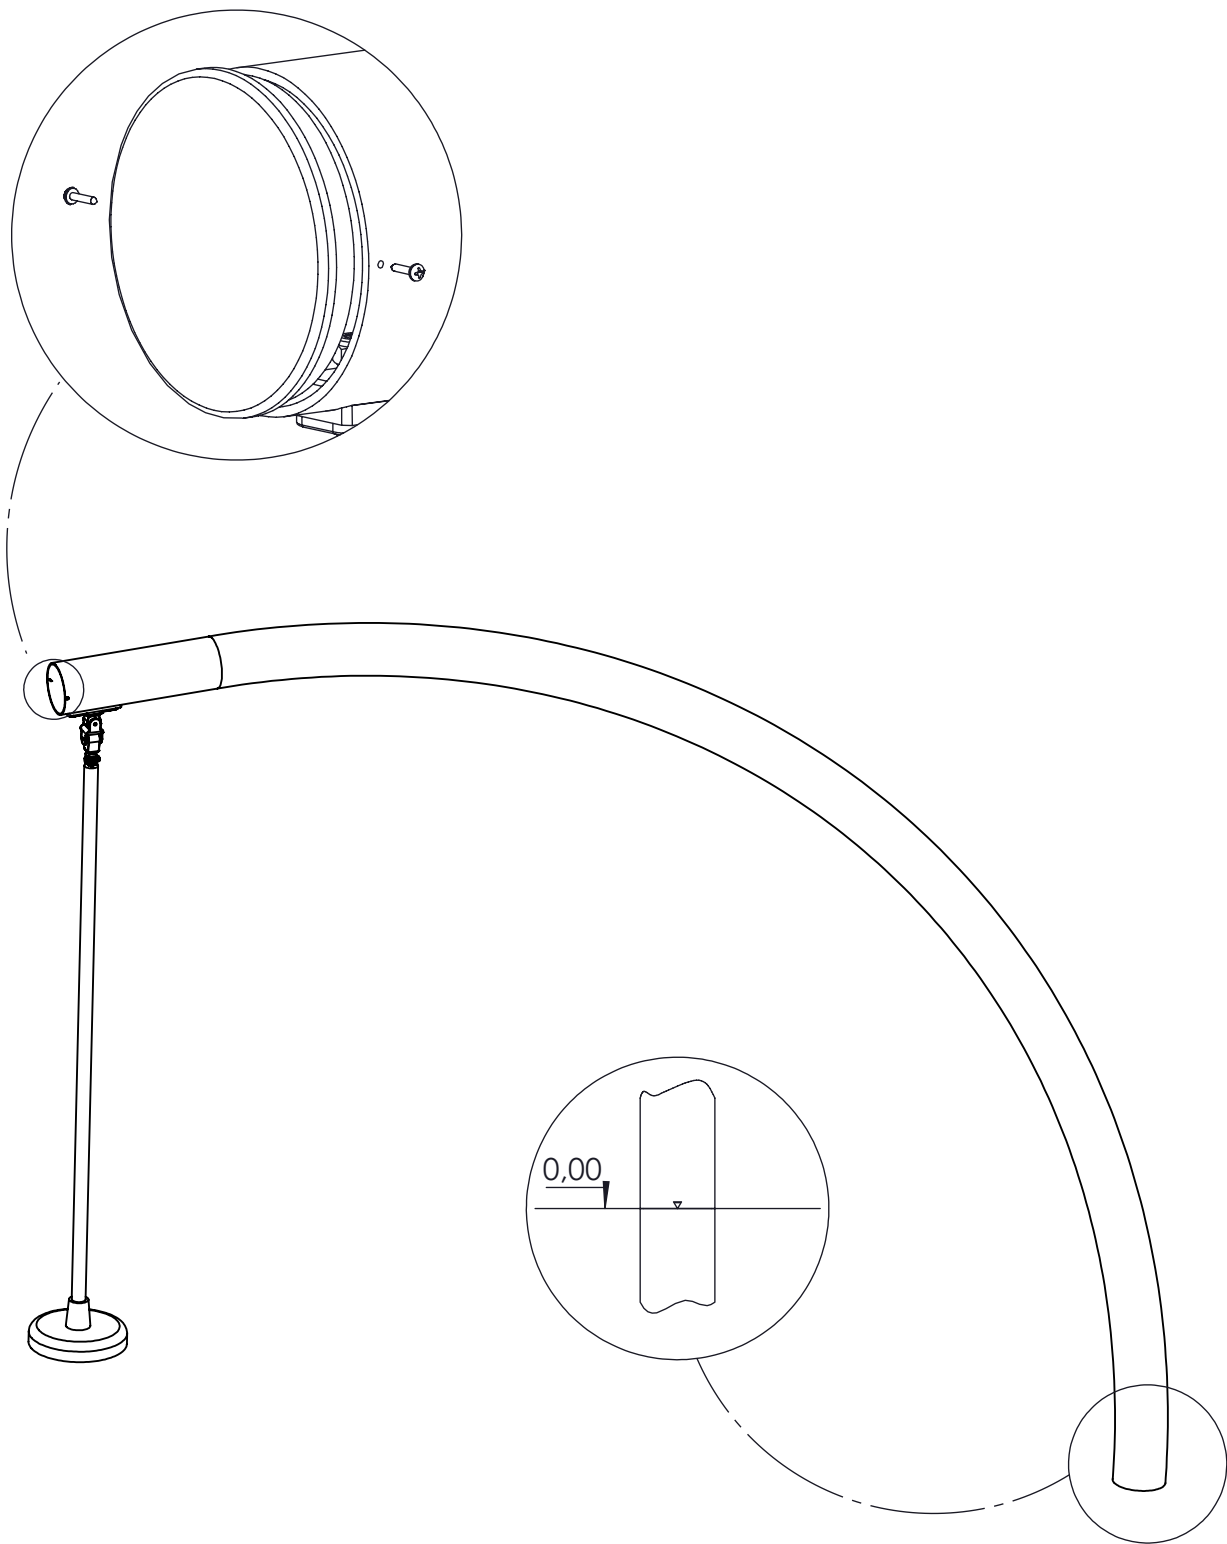

K29

[cm]

Icons representing: 2 people (x2), 1 hour (1h), a wrench, a screwdriver, 1 box (x1) with 0.60 m³, and 48 hours (48h) with a truck icon.

vinci play

051147
x1

053233
x1

046102
x1

996280
x1

ST/INOX	
1x	M8x35
1x	M8 NH
2x	M12x35
2x	M12 NH
2x	M3 wkręt
V002	

[cm]

vinci
play

[cm]

vinci
play

Part No:
000000-
00000

000000-00000

[cm]