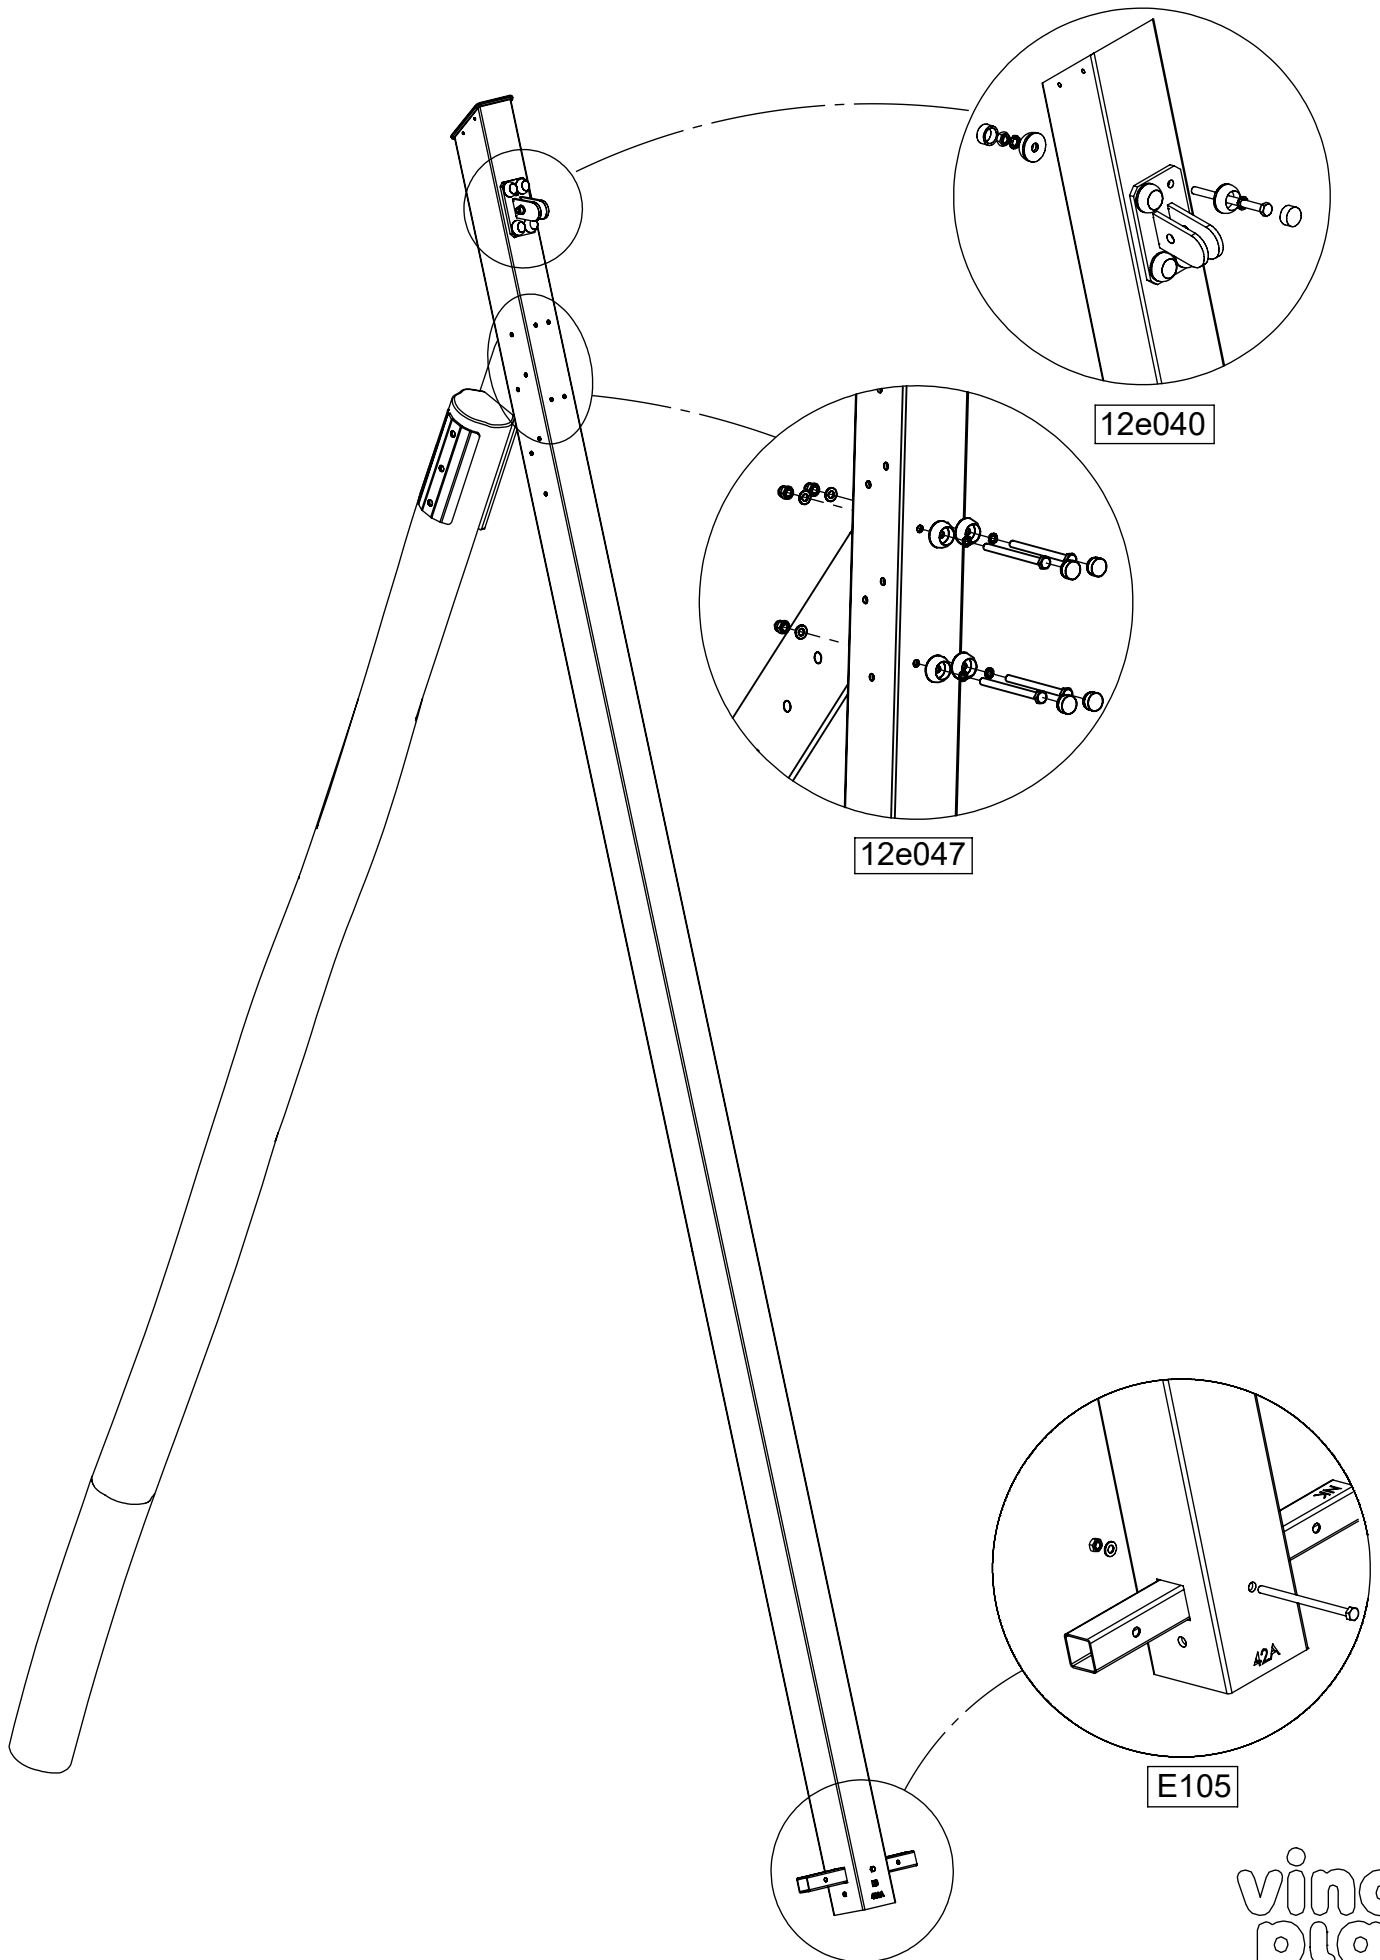

042139  
x2

122114  
x4

163109  
x4

b588  
x4

2x	E105		2x	12e038
2x	E107		2x	12e043
2x	E108		4x	12e047
4x	E134		2x	12e040
2x	E206(20 m)		2x	12e046
2x	E207(30 m)		1x	12e036
2x	E208(40 m)			
2x	E209			
2x	E210			
2x	E211			
2x	E212			
2x	042145			
2x	041134			
2x	042177			
2x	042178			
2x	i219			
2x	i158			
1x	V002			

b588

12e036

[cm]

vinci play

12e040

12e047

E105

[cm]

[cm]

vinci play

A diagram illustrating the cleaning process. On the left is a spray bottle with a nozzle and the text "%00". An arrow points to a hand holding a cloth. A second arrow points to a rectangular label with the following text:

**Part No:**  
**000000-**  
**00000**

[A small diagram shows a rectangular label being peeled off a surface.]

000000-00000

[cm]

vinci play