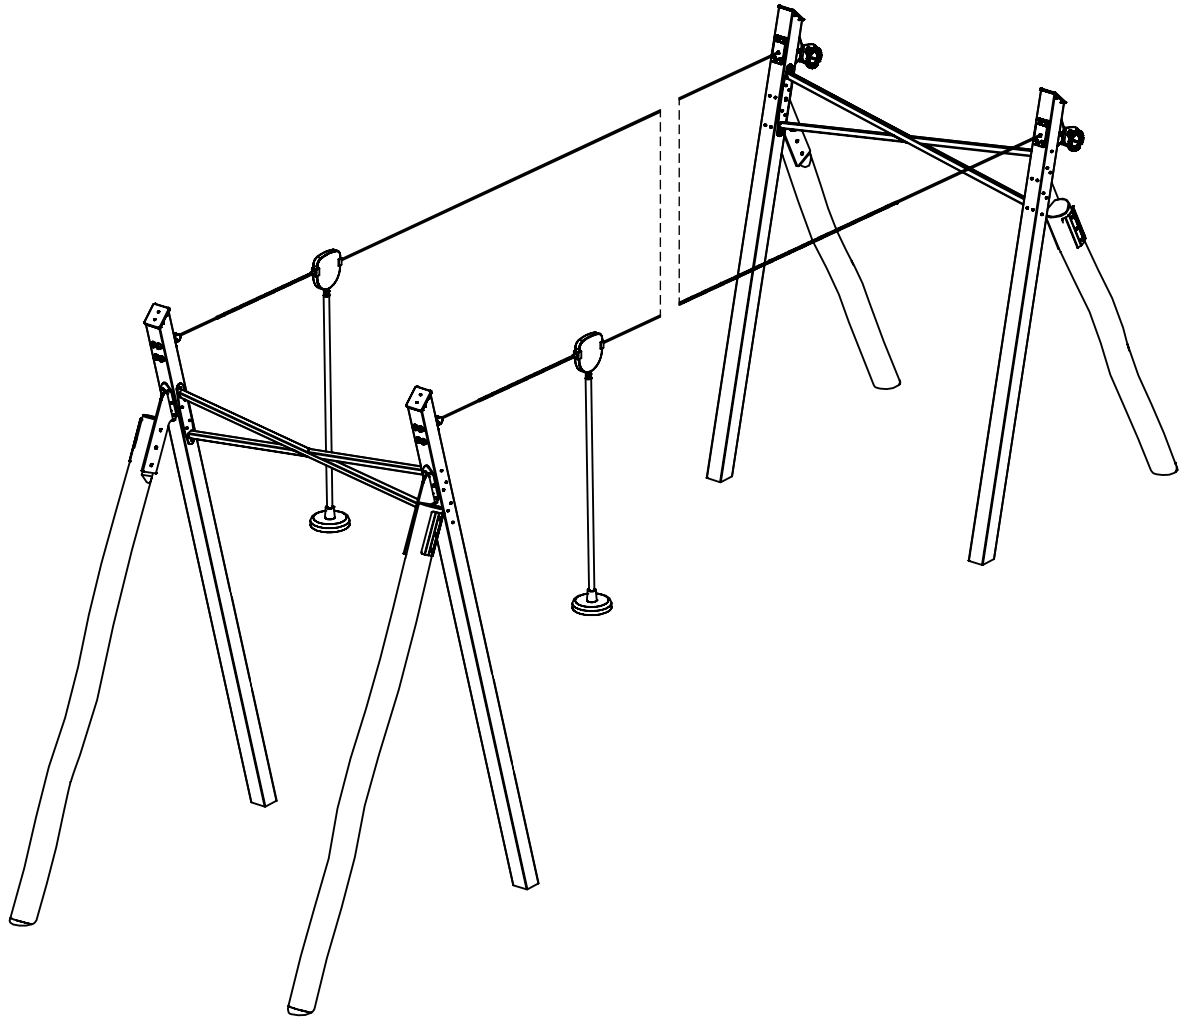

# RB1386H

v010  
23.01.2024  
D. P.  
[cm]

vinci  
play

[cm]

vinci  
play

	L
RB1386-20m	2440
RB1386-30m	3440
RB1386-40m	4440

	A [cm]	S [m <sup>2</sup> ]
RB1386-20m	2204	133,4
RB1386-30m	3192	195,0
RB1386-40m	4192	257,1

[cm]

vinci  
play

20m

30m

40m

vinci  
play

[cm]

	Y
RB1386-20m	1937
RB1386-30m	2937
RB1386-40m	3937

[cm]

vinci play

A diagram illustrating the cleaning process. On the left is a spray bottle with a nozzle and the text "%00". An arrow points to a hand holding a cloth. A second arrow points to a rectangular label with the following text:

**Part No:**  
**000000-**  
**00000**

[A small diagram shows a rectangular label being peeled off a surface.]

000000-00000

[cm]

vinci play