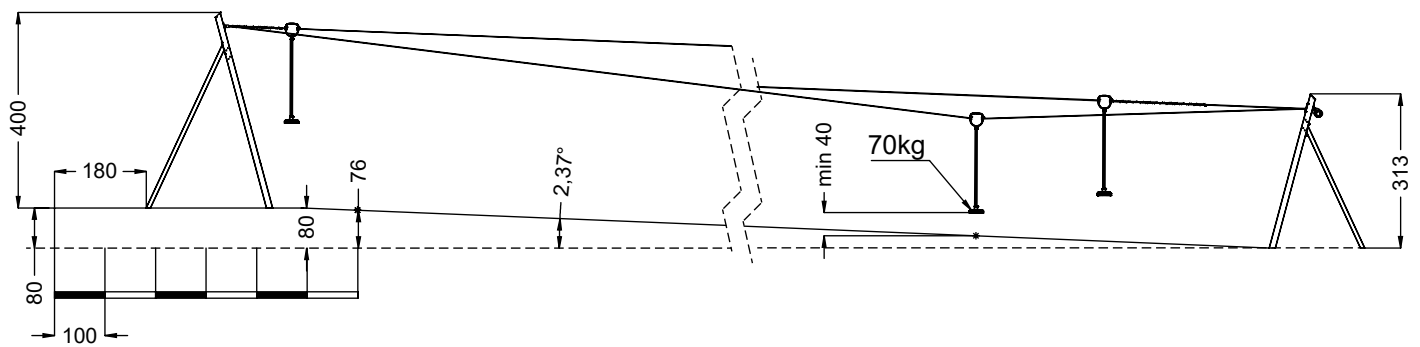

# RB1386H

v010  
23.01.2024  
D. P.  
[cm]

vinci  
play

[cm]

vinci  
play

	L
RB1386-20m	2440
RB1386-30m	3440
RB1386-40m	4440

	A [cm]	S [m <sup>2</sup> ]
RB1386-20m	2204	133,4
RB1386-30m	3192	195,0
RB1386-40m	4192	257,1

[cm]

vinci  
play

20m

30m

40m

vinci  
play

[cm]

	Y
RB1386-20m	1937
RB1386-30m	2937
RB1386-40m	3937

[cm]

6h

>0.06m³

vinci  
play

420H-A  
x2

127193  
x2

420B  
x2

127195  
2x

**Part No:**  
**000000-**  
**00000**

[A small diagram shows a rectangular label being peeled off a surface.]

000000-00000

[cm]

vinci play