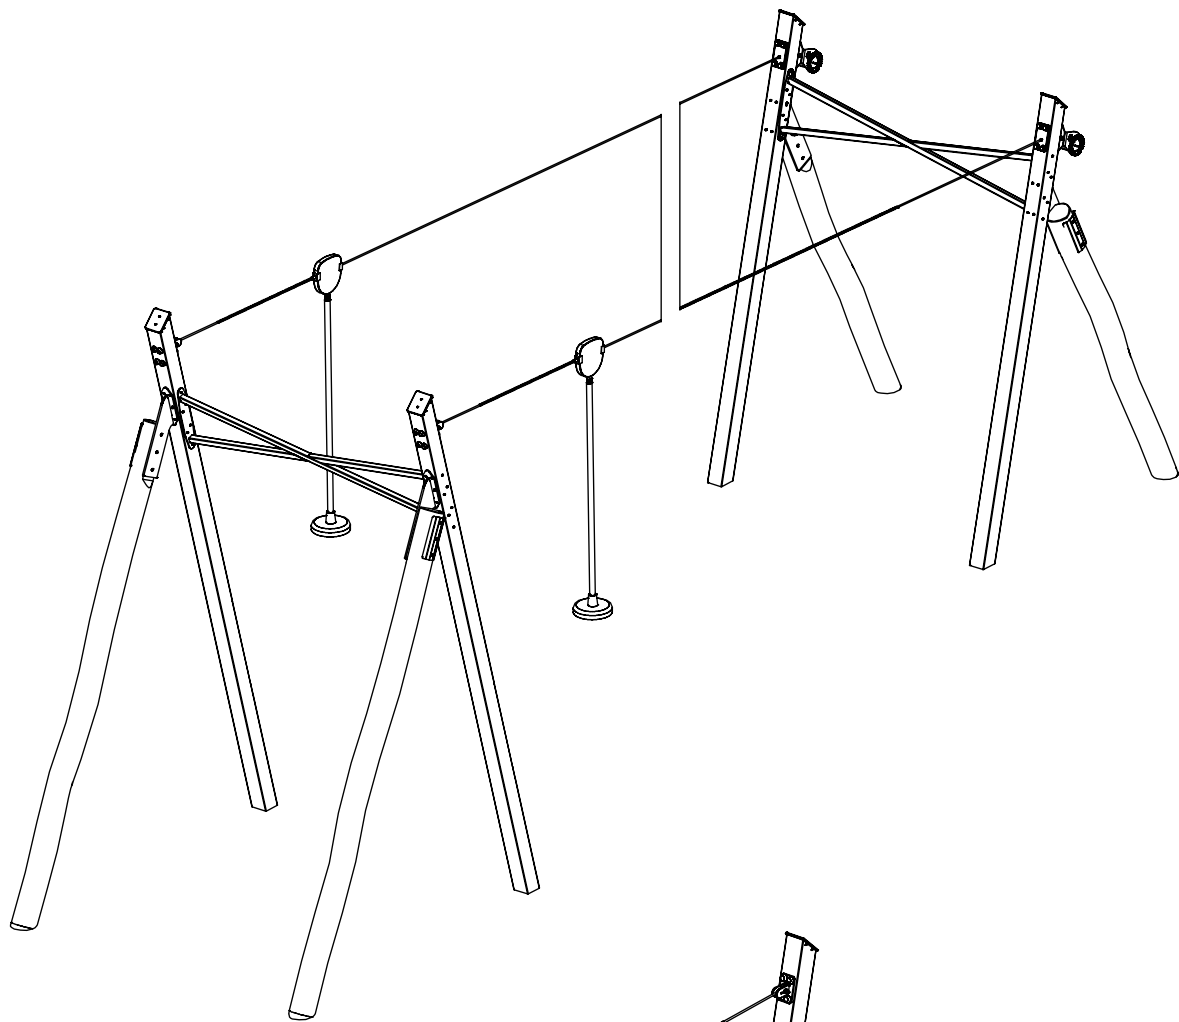

# RB1386H

v010  
23.01.2024  
D. P.  
[cm]

vinci  
play

[cm]

vinci  
play

	L
RB1386-20m	2440
RB1386-30m	3440
RB1386-40m	4440

	A [cm]	S [m <sup>2</sup> ]
RB1386-20m	2204	133,4
RB1386-30m	3192	195,0
RB1386-40m	4192	257,1

[cm]

vinci  
play

20m

30m

40m

vinci  
play

[cm]

	Y
RB1386-20m	1937
RB1386-30m	2937
RB1386-40m	3937

[cm]

vinci play

A diagram illustrating the cleaning process. On the left is a spray bottle with a nozzle and the text "%00". An arrow points to a hand holding a cloth. A second arrow points to a rectangular label with the following text:

**Part No:**  
**000000-**  
**00000**

[A small diagram shows a rectangular label being peeled off a surface.]

000000-00000

[cm]

vinci play