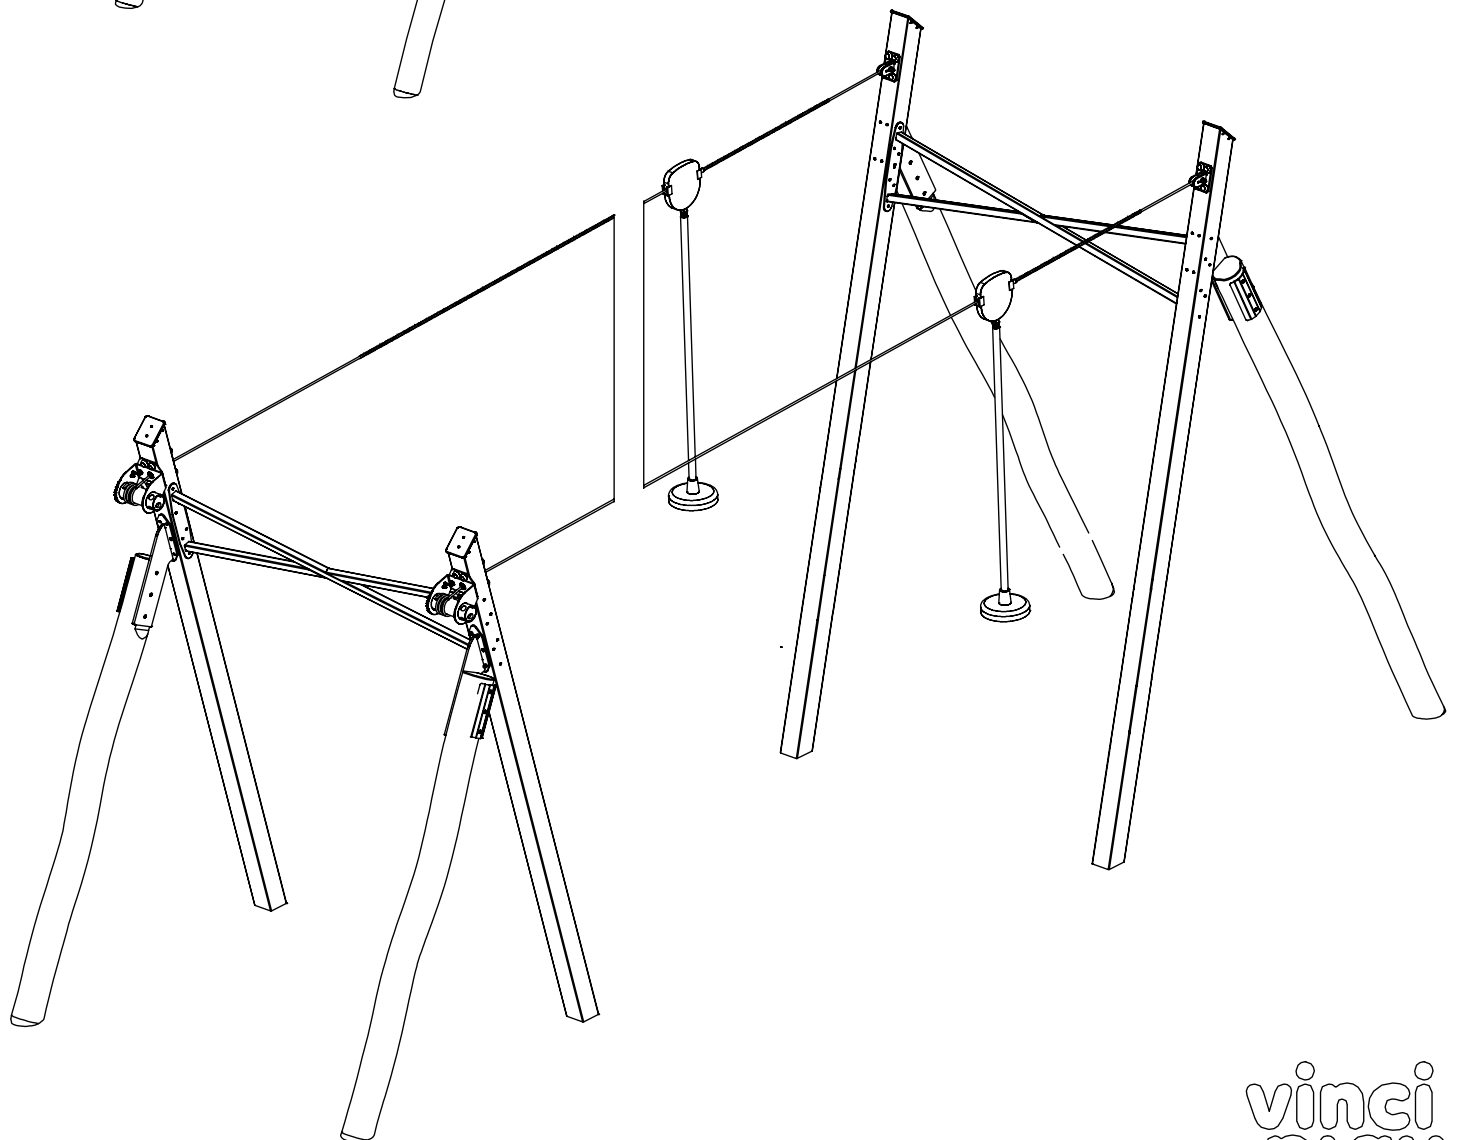

# RB1386H

v010  
23.01.2024  
D. P.  
[cm]

vinci  
play

[cm]

vinci  
play

	L
RB1386-20m	2440
RB1386-30m	3440
RB1386-40m	4440

	A [cm]	S [m <sup>2</sup> ]
RB1386-20m	2204	133,4
RB1386-30m	3192	195,0
RB1386-40m	4192	257,1

[cm]

vinci  
play

20m

30m

40m

vinci  
play

[cm]

	Y
RB1386-20m	1937
RB1386-30m	2937
RB1386-40m	3937

[cm]

vinci play

A diagram illustrating the cleaning process. On the left is a spray bottle with a nozzle and the text "%00". An arrow points to a hand holding a cloth. A second arrow points to a rectangular label with the following text:

**Part No:**  
**000000-**  
**00000**

[A small diagram shows a rectangular label being peeled off a surface.]

000000-00000

[cm]

vinci play