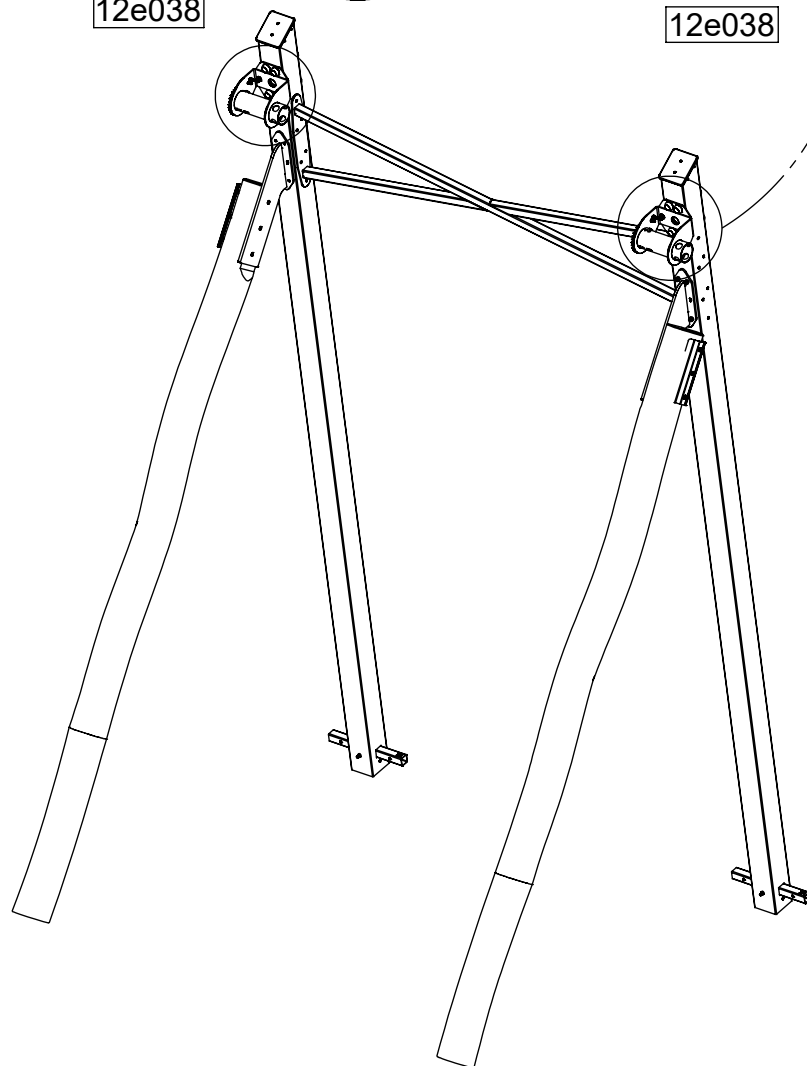

b588

12e036

[cm]

vinci play

12e040

12e047

E105

[cm]

vinci  
play

12e046

E107

E107

12e038

12e038

[cm]

vinci  
play

[cm]

vinci play

A diagram illustrating the cleaning process. On the left is a spray bottle with a nozzle and the text "%00". An arrow points to a hand holding a cloth. A second arrow points to a rectangular label with the following text:

**Part No:**  
**000000-**  
**00000**

[A small diagram shows a rectangular label being peeled off a surface.]

000000-00000

[cm]

vinci play