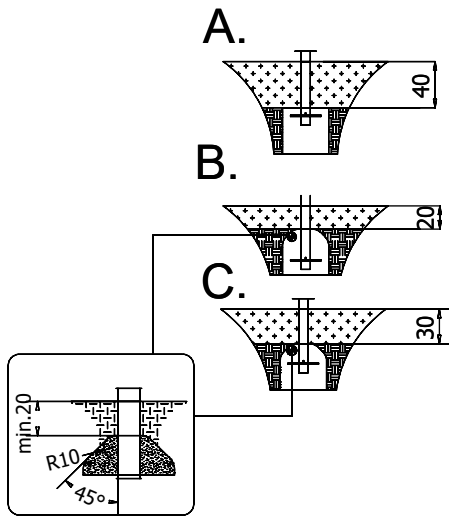

# RB1386H

v010  
23.01.2024  
D. P.  
[cm]

vinci  
play

[cm]

vinci  
play

	L
RB1386-20m	2440
RB1386-30m	3440
RB1386-40m	4440

	A [cm]	S [m <sup>2</sup> ]
RB1386-20m	2204	133,4
RB1386-30m	3192	195,0
RB1386-40m	4192	257,1

[cm]

vinci  
play

20m

30m

40m

vinci  
play

[cm]

	Y
RB1386-20m	1937
RB1386-30m	2937
RB1386-40m	3937

[cm]

vinci play

A diagram illustrating the cleaning process. On the left is a spray bottle with a nozzle and the text "%00". An arrow points to a hand holding a cloth. A second arrow points to a rectangular label with the following text:

**Part No:**  
**000000-**  
**00000**

[A small diagram shows a rectangular label being peeled off a surface.]

000000-00000

[cm]

vinci play