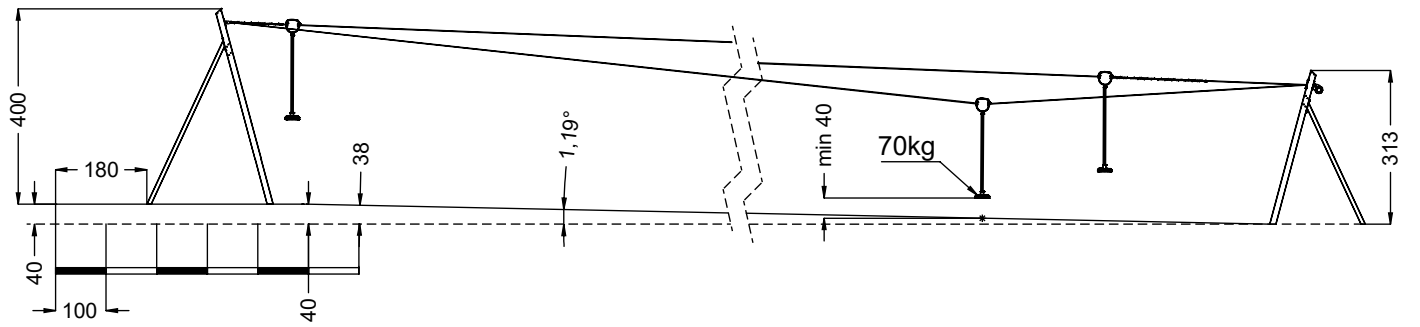

# RB1386H

v010  
23.01.2024  
D. P.  
[cm]

vinci  
play

[cm]

vinci  
play

	L
RB1386-20m	2440
RB1386-30m	3440
RB1386-40m	4440

	A [cm]	S [m <sup>2</sup> ]
RB1386-20m	2204	133,4
RB1386-30m	3192	195,0
RB1386-40m	4192	257,1

[cm]

vinci  
play

20m

30m

40m

vinci  
play

[cm]

	Y
RB1386-20m	1937
RB1386-30m	2937
RB1386-40m	3937

[cm]

6h

>0.06m³

vinci  
play

420H-A  
x2

127193  
x2

420B  
x2

127195  
2x

**Part No:**  
**000000-**  
**00000**

[A small diagram shows a rectangular label being peeled off a surface.]

000000-00000

[cm]

vinci play