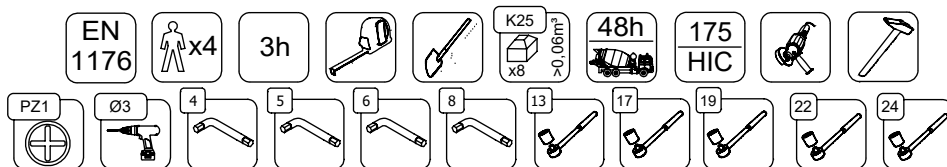

# RB1386H

v010  
23.01.2024  
D. P.  
[cm]

vinci  
play

[cm]

vinci  
play

	L
RB1386-20m	2440
RB1386-30m	3440
RB1386-40m	4440

	A [cm]	S [m <sup>2</sup> ]
RB1386-20m	2204	133,4
RB1386-30m	3192	195,0
RB1386-40m	4192	257,1

[cm]

vinci  
play

20m

30m

40m

vinci  
play

[cm]

	Y
RB1386-20m	1937
RB1386-30m	2937
RB1386-40m	3937

[cm]

vinci play

A diagram illustrating the cleaning process. On the left is a spray bottle with a nozzle and the text "%00". An arrow points to a hand holding a cloth. A second arrow points to a rectangular label with the following text:

**Part No:**  
**000000-**  
**00000**

[A small diagram shows a rectangular label being peeled off a surface.]

000000-00000

[cm]

vinci play