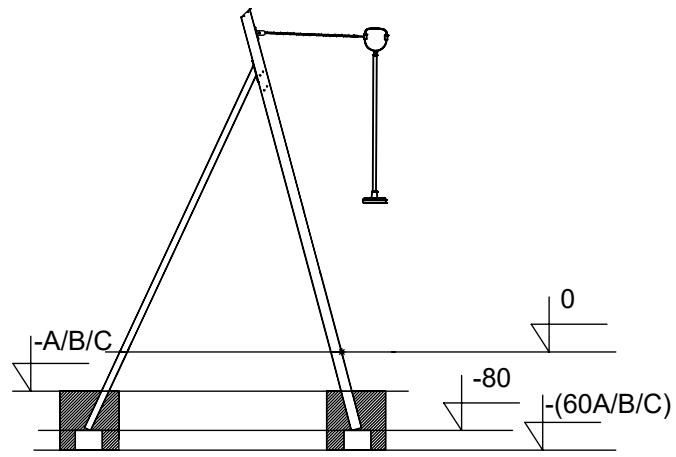

# RB1386H

v010  
23.01.2024  
D. P.  
[cm]

vinci  
play

[cm]

vinci  
play

	L
RB1386-20m	2440
RB1386-30m	3440
RB1386-40m	4440

	A [cm]	S [m <sup>2</sup> ]
RB1386-20m	2204	133,4
RB1386-30m	3192	195,0
RB1386-40m	4192	257,1

[cm]

vinci  
play

20m

30m

40m

vinci  
play

[cm]

	Y
RB1386-20m	1937
RB1386-30m	2937
RB1386-40m	3937

[cm]

6h

>0.06m³

vinci  
play

420H-A  
x2

127193  
x2

420B  
x2

127195  
2x

**Part No:**  
**000000-**  
**00000**

[A small diagram shows a rectangular label being peeled off a surface.]

000000-00000

[cm]

vinci play