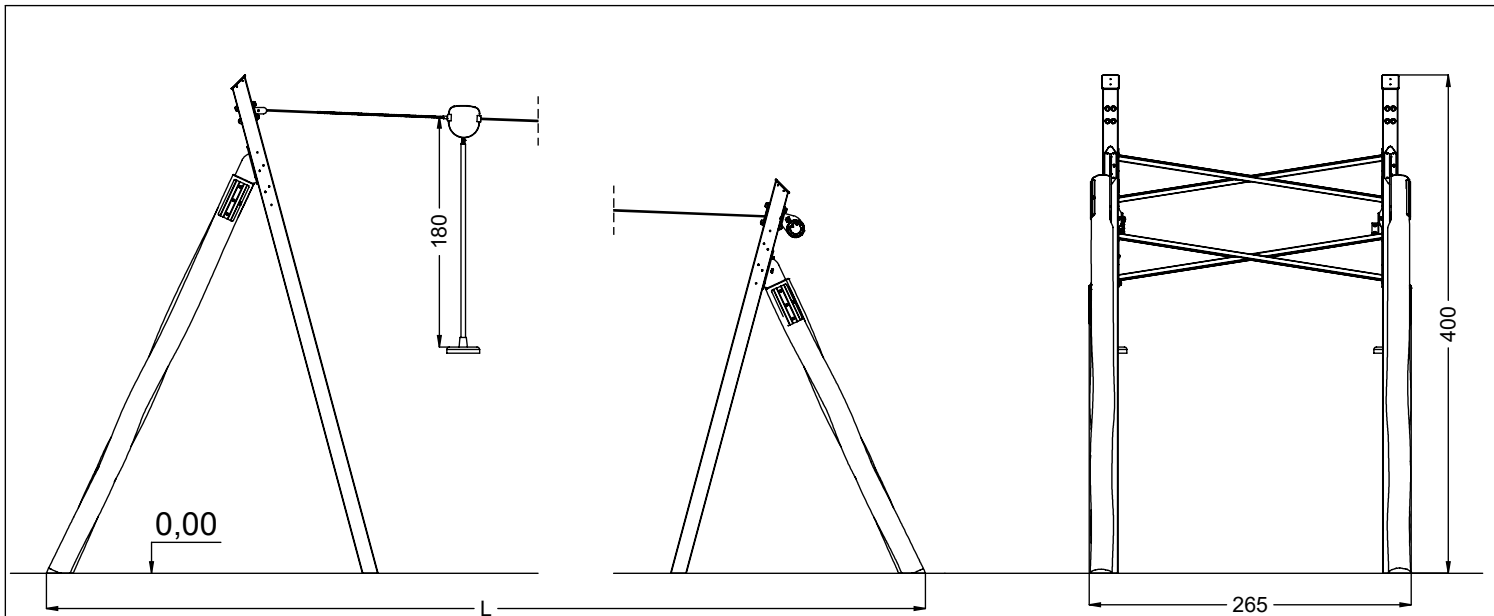

# RB1386H

v010  
23.01.2024  
D. P.  
[cm]

vinci  
play

[cm]

vinci  
play

	L
RB1386-20m	2440
RB1386-30m	3440
RB1386-40m	4440

	A [cm]	S [m <sup>2</sup> ]
RB1386-20m	2204	133,4
RB1386-30m	3192	195,0
RB1386-40m	4192	257,1

[cm]

vinci  
play

20m

30m

40m

vinci  
play

[cm]

	Y
RB1386-20m	1937
RB1386-30m	2937
RB1386-40m	3937

[cm]

6h

>0.06m³

vinci  
play

420H-A  
x2

127193  
x2

420B  
x2

127195  
2x

**Part No:**  
**000000-**  
**00000**

[A small diagram shows a rectangular label being peeled off a surface.]

000000-00000

[cm]

vinci play