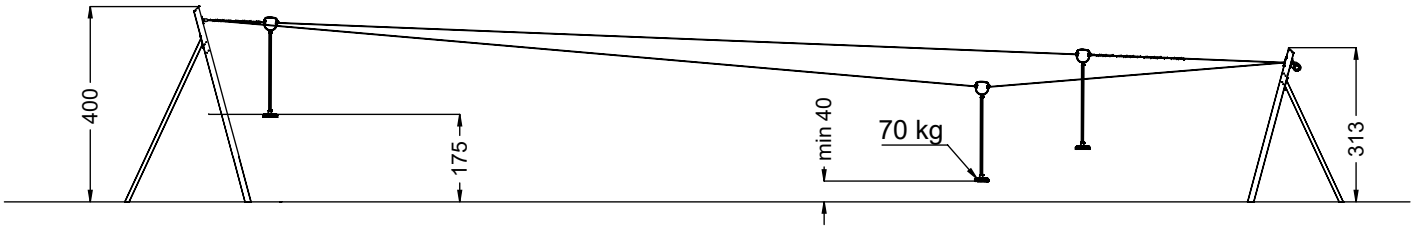

# RB1386H

v010  
23.01.2024  
D. P.  
[cm]

vinci  
play

[cm]

vinci  
play

	L
RB1386-20m	2440
RB1386-30m	3440
RB1386-40m	4440

	A [cm]	S [m <sup>2</sup> ]
RB1386-20m	2204	133,4
RB1386-30m	3192	195,0
RB1386-40m	4192	257,1

[cm]

vinci  
play

20m

30m

40m

vinci  
play

[cm]

	Y
RB1386-20m	1937
RB1386-30m	2937
RB1386-40m	3937

[cm]

6h

>0.06m³

vinci  
play

420H-A  
x2

127193  
x2

420B  
x2

127195  
2x

**Part No:**  
**000000-**  
**00000**

[A small diagram shows a rectangular label being peeled off a surface.]

000000-00000

[cm]

vinci play