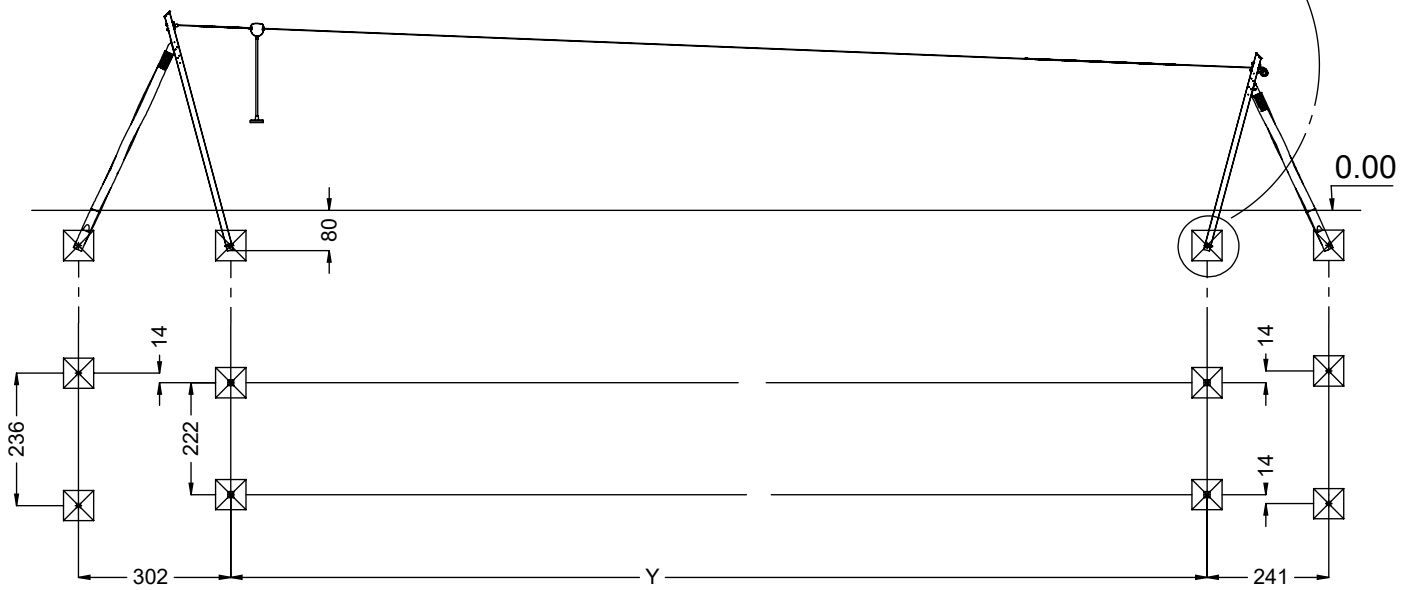

# RB1386H

v010  
23.01.2024  
D. P.  
[cm]

vinci  
play

[cm]

vinci  
play

	L
RB1386-20m	2440
RB1386-30m	3440
RB1386-40m	4440

	A [cm]	S [m <sup>2</sup> ]
RB1386-20m	2204	133,4
RB1386-30m	3192	195,0
RB1386-40m	4192	257,1

[cm]

vinci  
play

20m

30m

40m

vinci  
play

[cm]

	Y
RB1386-20m	1937
RB1386-30m	2937
RB1386-40m	3937

[cm]

6h

>0.06m³

vinci  
play

420H-A  
x2

127193  
x2

420B  
x2

127195  
2x

**Part No:**  
**000000-**  
**00000**

[A small diagram shows a rectangular label being peeled off a surface.]

000000-00000

[cm]

vinci play