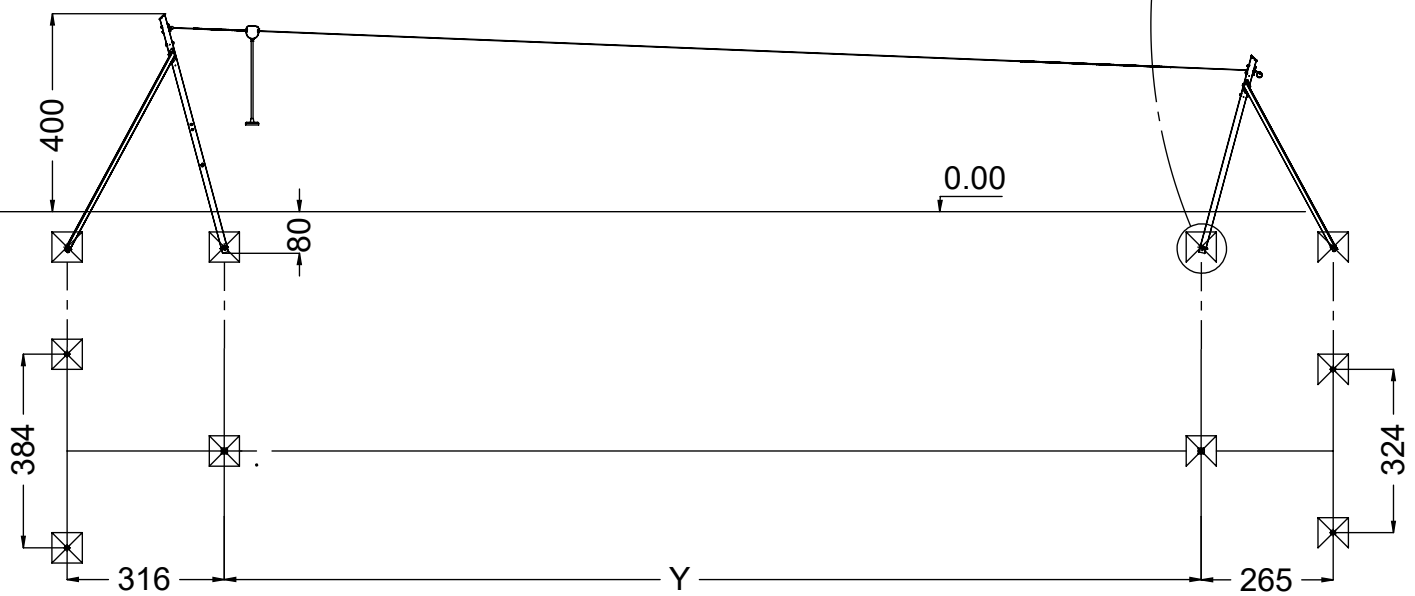

[cm]

vinci
play

	L
RB1385-20m	2465
RB1385-30m	3465
RB1385-40m	4465

	A [cm]	S [m ²]
RB1385-20m	2204	84,4
RB1385-30m	3192	124,0
RB1385-40m	4192	164,0

[cm]

vinci
play

20m

30m

40m

[cm]

vinci
play

	Y
RB1385-20m	1937
RB1385-30m	2937
RB1385-40m	3937

[cm]

x4
 3h

 48h
 K25
 x6 >0.06m³

vinci play