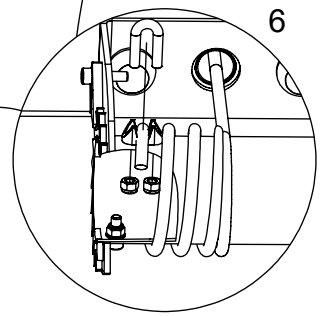

300

250

200

E209

E211

E212

E210

!!!

48h

E107

7

E107

[cm]

vinci play

A diagram illustrating the cleaning and maintenance process. It shows a spray bottle with a nozzle and the text "%00" (representing 100% disinfection). An arrow points to a hand being wiped with a cloth. A second arrow points to a rectangular label with the following text: