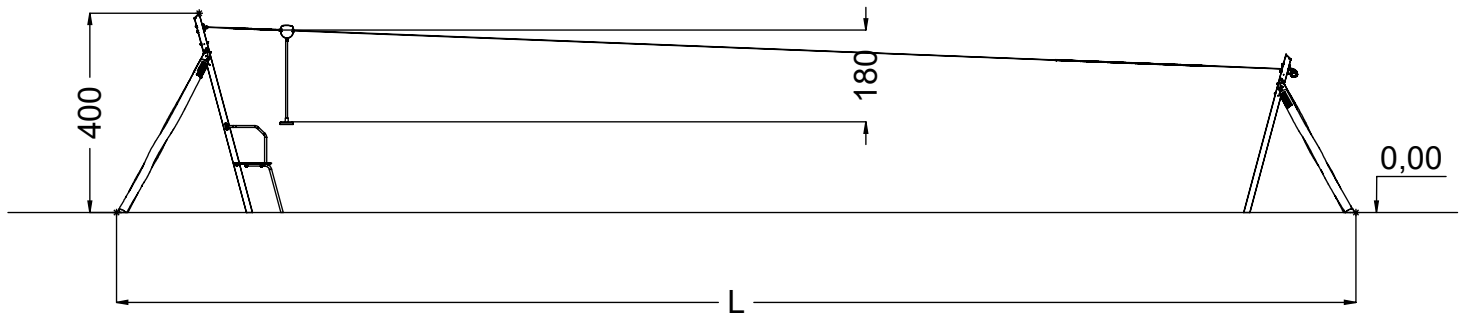

[cm]

vinci
play

	L
RB1385-20m	2465
RB1385-30m	3465
RB1385-40m	4465

	A [cm]	S [m ²]
RB1385-20m	2204	84,4
RB1385-30m	3192	124,0
RB1385-40m	4192	164,0

[cm]

vinci
play

20m

30m

40m

[cm]

vinci
play

	Y
RB1385-20m	1937
RB1385-30m	2937
RB1385-40m	3937

[cm]

x4
 3h

 48h
 K25
 x6 >0.06m³

vinci play