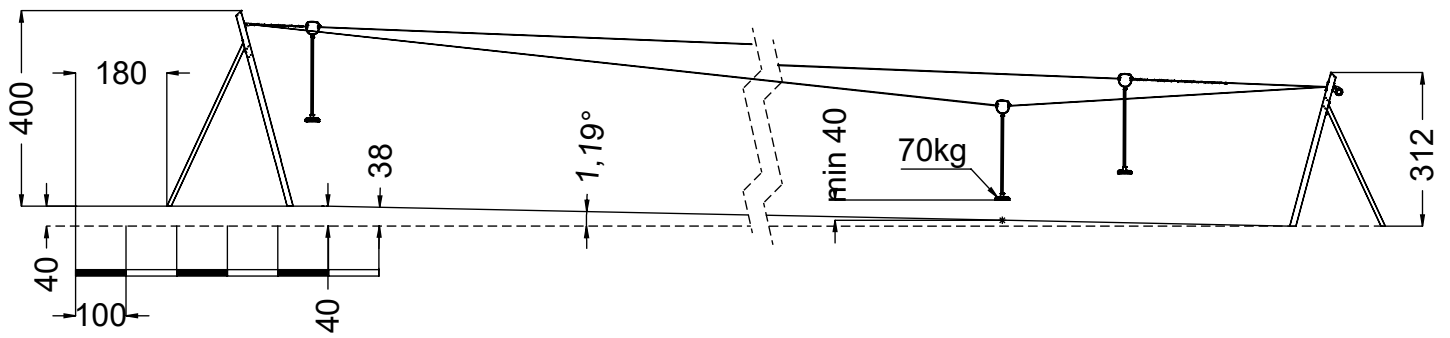

[cm]

vinci
play

	L
RB1385-20m	2465
RB1385-30m	3465
RB1385-40m	4465

	A [cm]	S [m ²]
RB1385-20m	2204	84,4
RB1385-30m	3192	124,0
RB1385-40m	4192	164,0

[cm]

vinci
play

20m

30m

40m

[cm]

vinci
play

	Y
RB1385-20m	1937
RB1385-30m	2937
RB1385-40m	3937

[cm]

x4
 3h

 48h
 K25
 x6 >0.06m³

vinci play