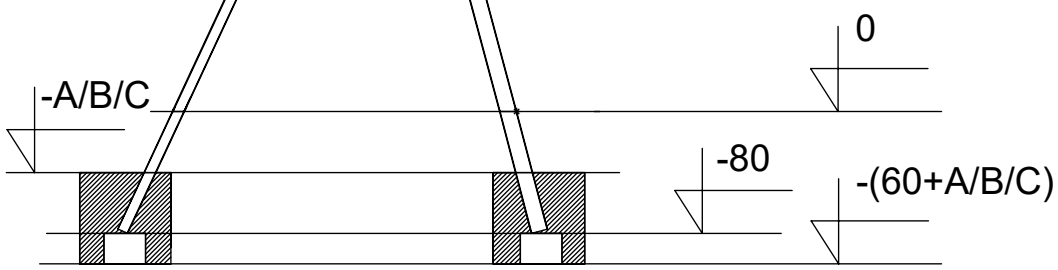

Y
RB1385-20m	1937
RB1385-30m	2937
RB1385-40m	3937

[cm]

x4
3h

48h
K25
x6 >0.06m³

vinci play