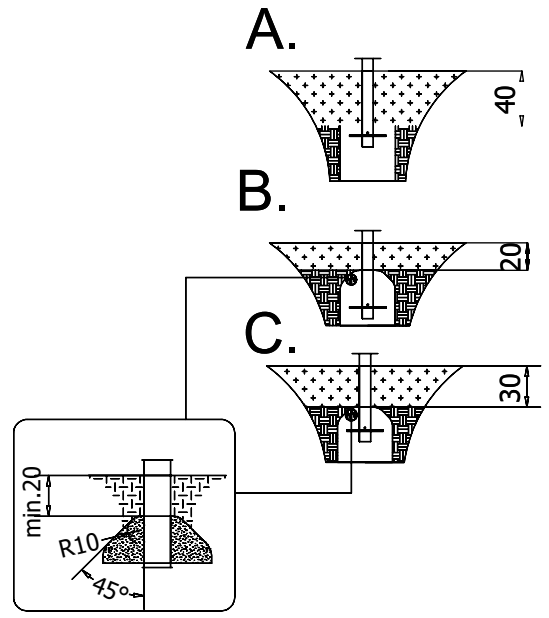

[cm]

vinci
play

	L
RB1385-20m	2465
RB1385-30m	3465
RB1385-40m	4465

	A [cm]	S [m ²]
RB1385-20m	2204	84,4
RB1385-30m	3192	124,0
RB1385-40m	4192	164,0

[cm]

vinci
play

20m

30m

40m

[cm]

vinci
play

	Y
RB1385-20m	1937
RB1385-30m	2937
RB1385-40m	3937

[cm]

x4
 3h

 48h
 K25
 x6 >0.06m³

vinci play