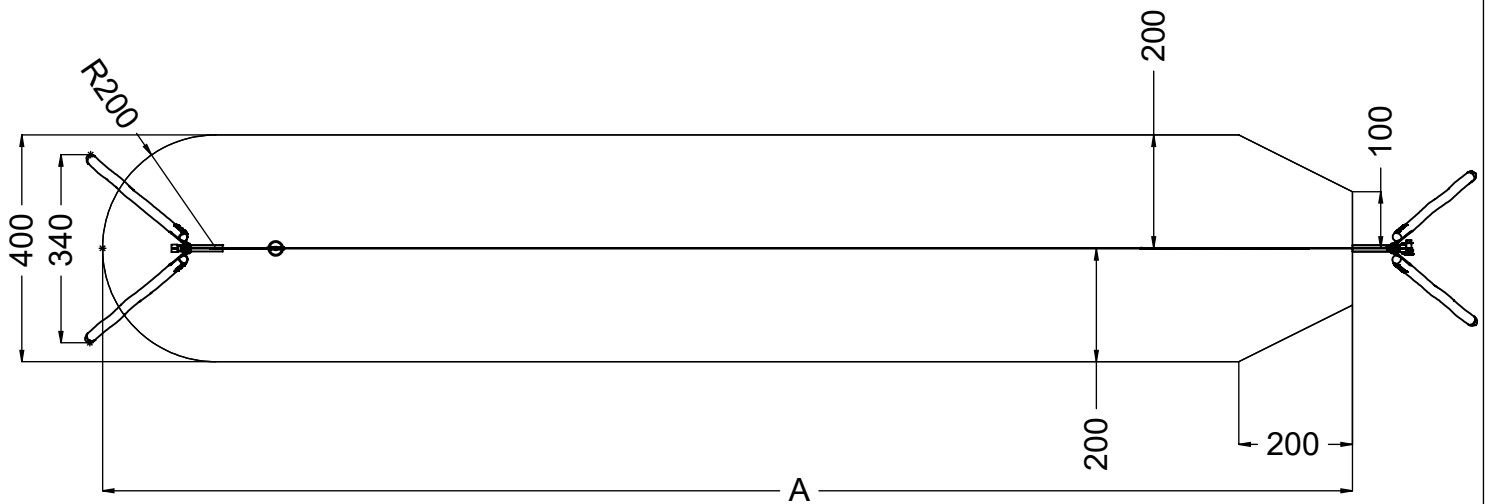

[cm]

vinci
play

	L
RB1385-20m	2465
RB1385-30m	3465
RB1385-40m	4465

	A [cm]	S [m ²]
RB1385-20m	2204	84,4
RB1385-30m	3192	124,0
RB1385-40m	4192	164,0

[cm]

vinci
play

20m

30m

40m

[cm]

vinci
play

	Y
RB1385-20m	1937
RB1385-30m	2937
RB1385-40m	3937

[cm]

x4
 3h

 48h
 K25
 x6 >0.06m³

vinci play