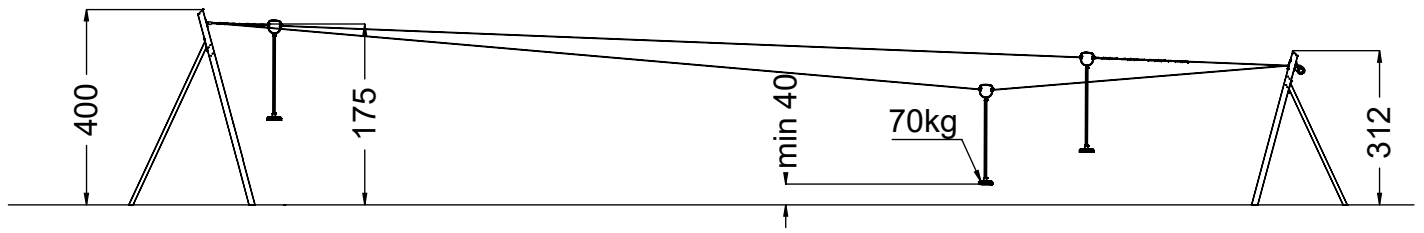

[cm]

vinci
play

	L
RB1385-20m	2465
RB1385-30m	3465
RB1385-40m	4465

	A [cm]	S [m ²]
RB1385-20m	2204	84,4
RB1385-30m	3192	124,0
RB1385-40m	4192	164,0

[cm]

vinci
play

20m

30m

40m

[cm]

vinci
play

	Y
RB1385-20m	1937
RB1385-30m	2937
RB1385-40m	3937

[cm]

x4
 3h

 48h
 K25
 x6 >0.06m³

vinci play