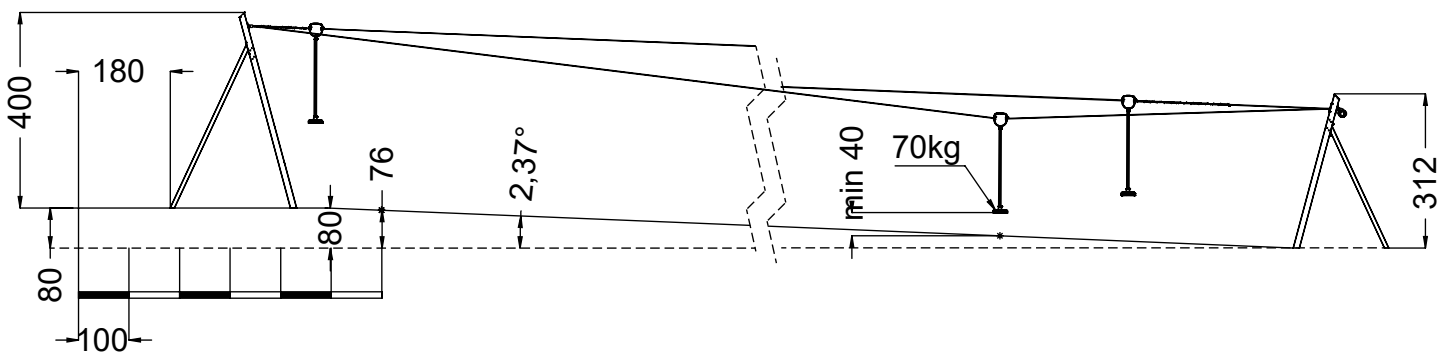

[cm]

vinci
play

	L
RB1385-20m	2465
RB1385-30m	3465
RB1385-40m	4465

	A [cm]	S [m ²]
RB1385-20m	2204	84,4
RB1385-30m	3192	124,0
RB1385-40m	4192	164,0

[cm]

vinci
play

20m

30m

40m

[cm]

vinci
play

	Y
RB1385-20m	1937
RB1385-30m	2937
RB1385-40m	3937

[cm]

x4
 3h

 48h
 K25
 x6 >0.06m³

vinci play