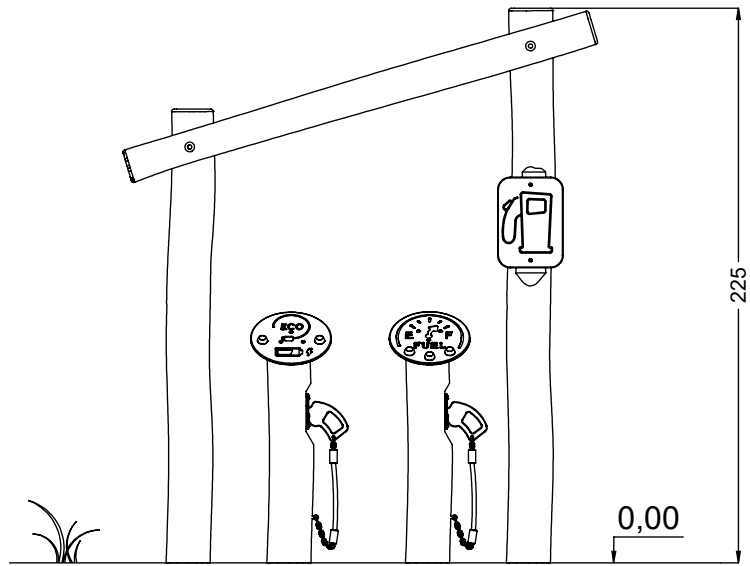

# RB1336

v010  
30.11.2023  
D.P.  
[cm]

vinci  
play

[cm]

vinci  
play

[cm]

vinci  
play

16x M10x120 (K3)

## 1.

Ø5,5mm

8x120sxt

[cm]

vinci  
play

**1.**

**2.**

**3.**