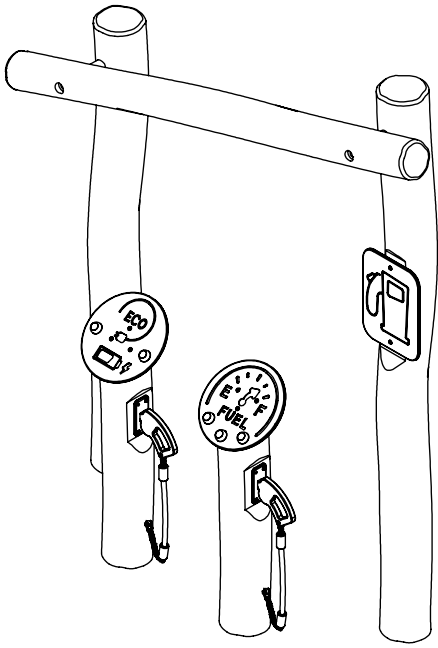

# RB1336

v010  
30.11.2023  
D.P.  
[cm]

vinci  
play

[cm]

vinci  
play

[cm]

vinci  
play

16x M10x120 (K3)

**NOT INCLUDED**

[cm]

3h

vinci  
play

127694 (A)  
x2

127862 (B)  
x1

127863 (C)  
x1

127864  
x1

## 1.

Ø5,5mm

8x120sxt

[cm]

vinci  
play

**1.**

**2.**

**3.**