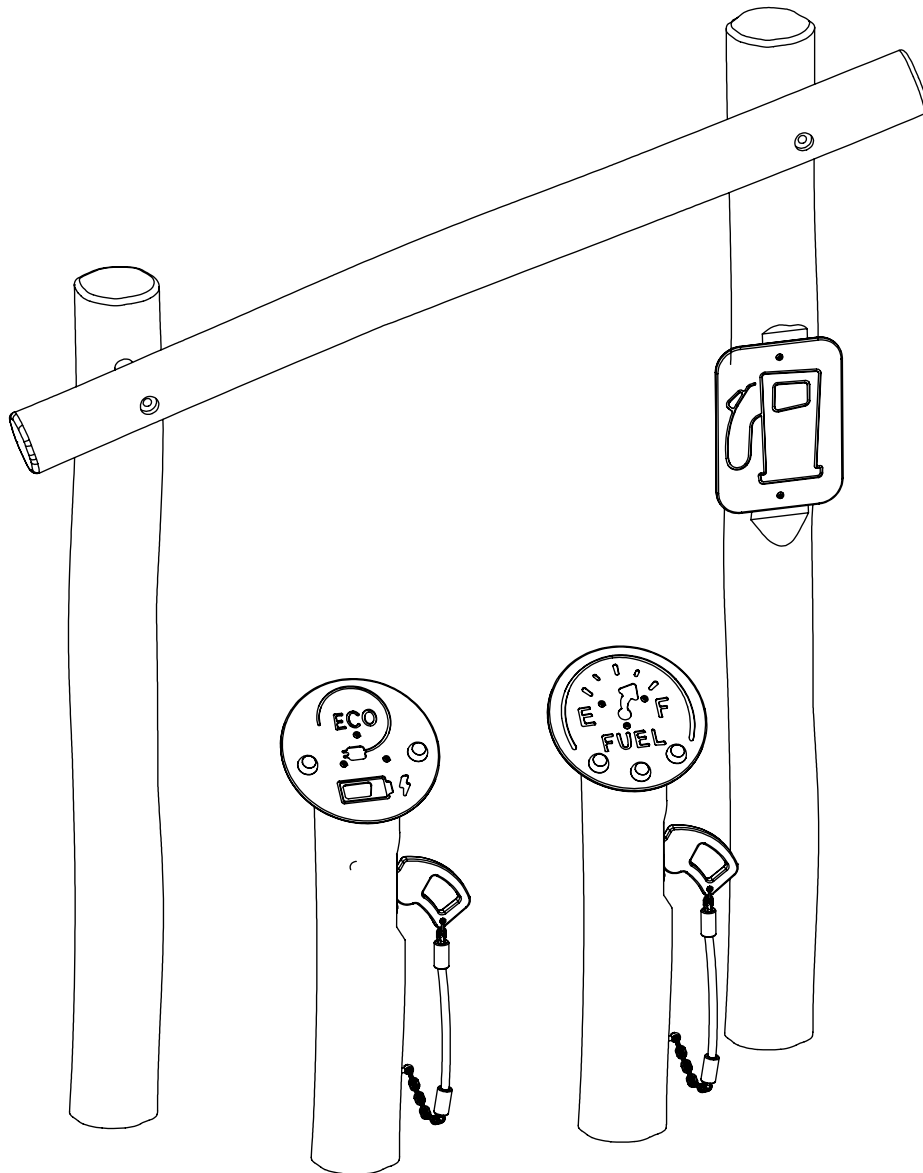

# RB1336

v010  
30.11.2023  
D.P.  
[cm]

vinci  
play

[cm]

vinci  
play

[cm]

vinci  
play

16x M10x120 (K3)

**NOT INCLUDED**

[cm]

3h

vinci  
play

127694 (A)  
x2

127862 (B)  
x1

127863 (C)  
x1

127864  
x1

# K3

[cm]

12e109

5mm

vinci  
play

## 1.

Ø5,5mm

8x120sxt

[cm]

vinci  
play

**1.**

**2.**

**3.**