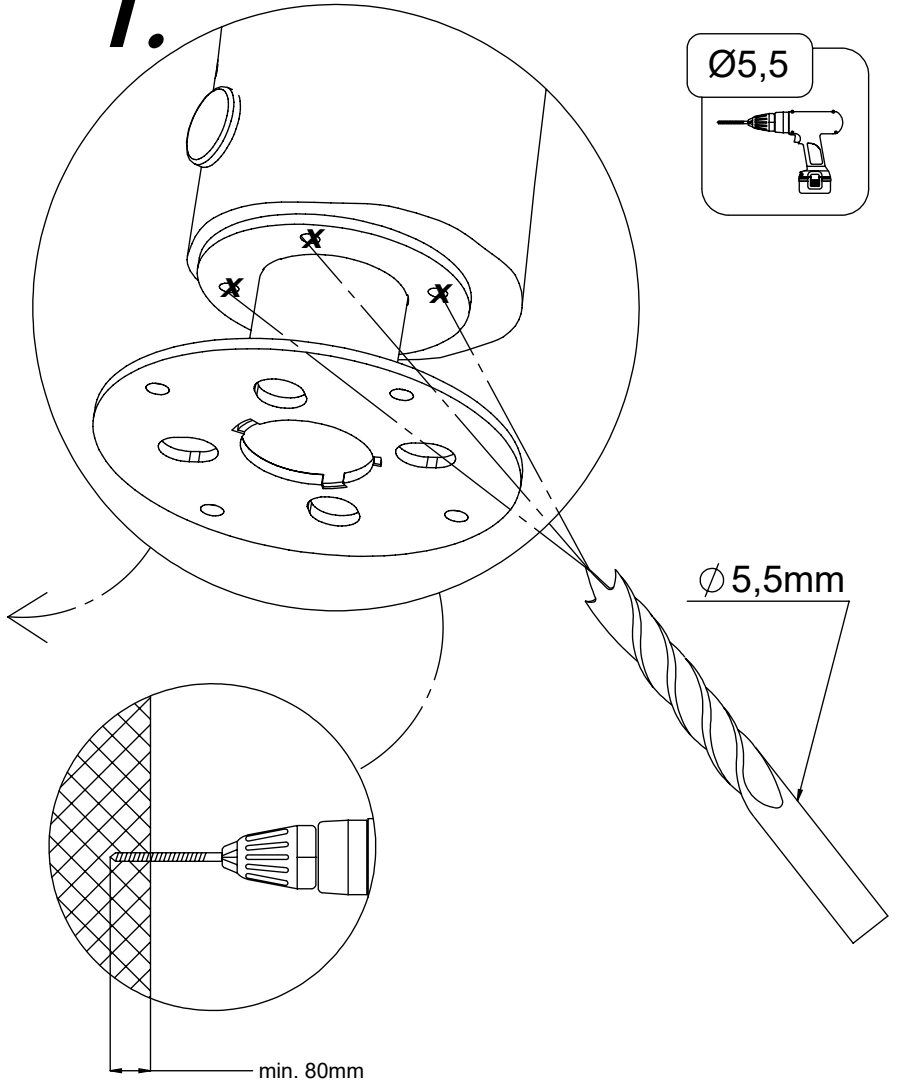

# K3

[cm]

12e109

5mm

vinci  
play

## 1.

Ø5,5mm

8x120sxt

[cm]

vinci  
play

**1.**

**2.**

**3.**