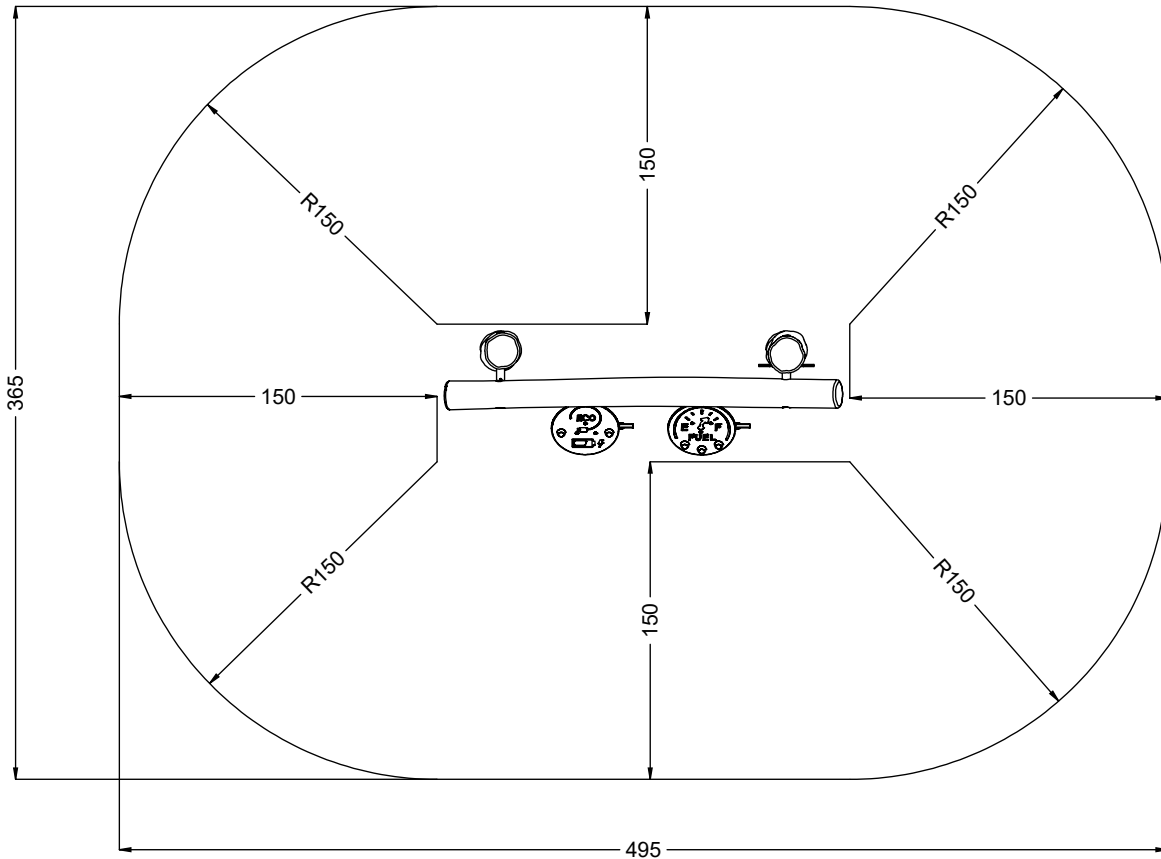

# RB1336

v010  
30.11.2023  
D.P.  
[cm]

vinci  
play

[cm]

vinci  
play

[cm]

vinci  
play

16x M10x120 (K3)

**NOT INCLUDED**

[cm]

3h

vinci  
play

127694 (A)  
x2

127862 (B)  
x1

127863 (C)  
x1

127864  
x1

# K3

[cm]

12e109

5mm

vinci  
play

## 1.

Ø5,5mm

8x120sxt

[cm]

vinci  
play

**1.**

**2.**

**3.**