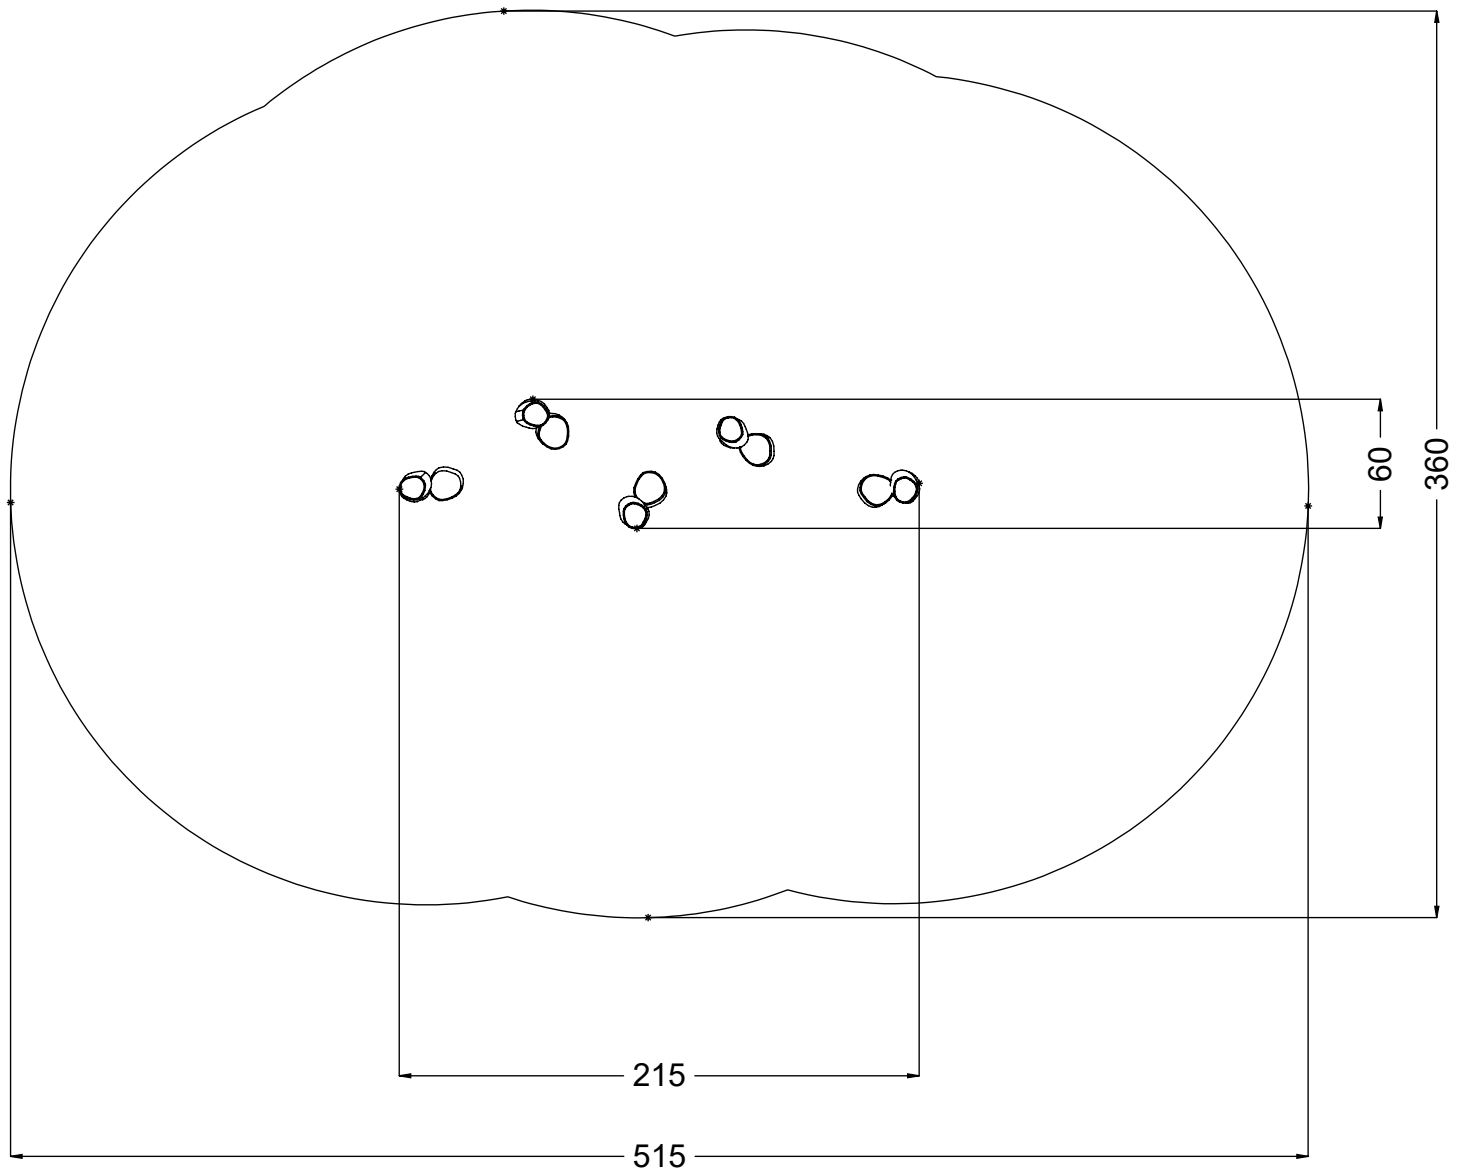

RB1261

v010
12.02.2024
M.L.
[cm]

vinci
play

[cm]

vinci
play

[cm]

vinci
play

K21

0,00

48h

A.

B.

C.

[cm]

2h

48h

K21
x10
>0.09m³

vinci
play

127976
x2

127980
x1

12977
x1

127981
x2

127978
x1

127982
x1

127979
x1

127983
x1

10x	8x180sxt
1x	V001

10x 8x180sxt

V001

[cm]

vinci
play