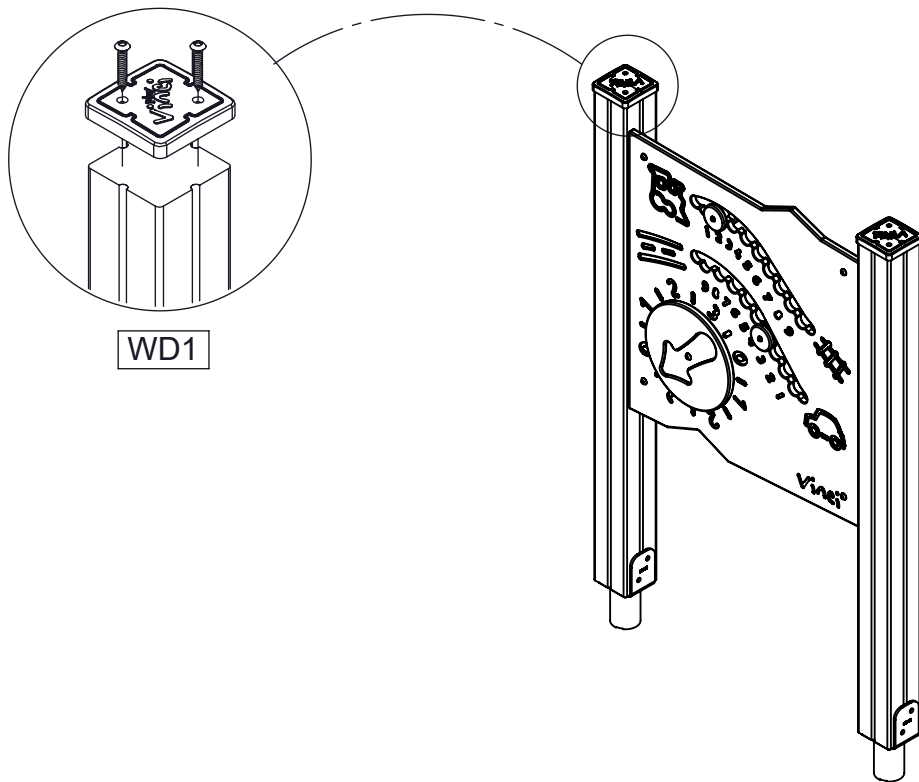

8x50 sxi

8x50 sxi

i128-1

HDPE WE126 HPL WL126

HDPE WE125 HPL WL125

HDPE CE83 HPL CL83

[cm]

vinci
play

WD1

V001

Part No:
000000-
00000

000000-00000

[cm]

vinci
play