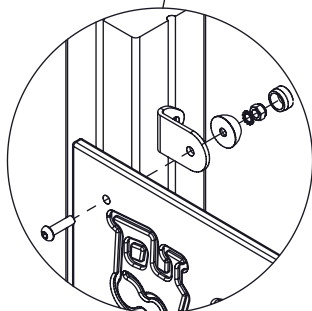

8x50 sxi

8x50 sxi

i128-1

HDPE WE126 HPL WL126

HDPE WE125 HPL WL125

HDPE CE83 HPL CL83

[cm]

vinci
play

WD1

V001

Part No:
000000-
00000

000000-00000

[cm]

vinci
play