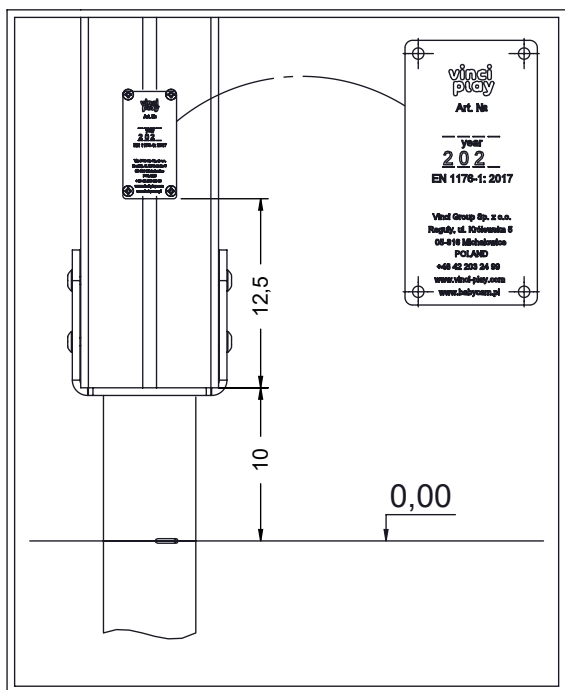

8x50 sxi

8x50 sxi

i128-1

HDPE WE126 HPL WL126

HDPE WE125 HPL WL125

HDPE CE83 HPL CL83

[cm]

vinci
play

WD1

V001

Part No:
000000-
00000

000000-00000

[cm]

vinci
play