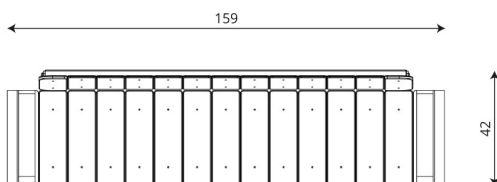

Guarantee

- **30** 30 year guarantee - Structural strength of steel and stainless steel components
- **15** 15 year guarantee - Structural failure of steel and stainless steel, for dynamic equipment
- **10** 10 year guarantee - Structural failure of high density polyethylene and high pressure laminates components
- **5** 5 year guarantee - Corrosion of stainless steel and hot dip galvanized and powder coated components; against bark beetles and rot in case of wooden structural elements

Detailed information in the guarantee card

Vinci Group Sp. z o.o.
Seminaryjna 9 Street
99-400 Łowicz

VAT: 534-250-14-46
PHONE: +48 42 203 24 99 ext. 26
M: +48 793 404 991

biuro@vinci-play.com
info@vinci-play.com
www.vinci-play.com