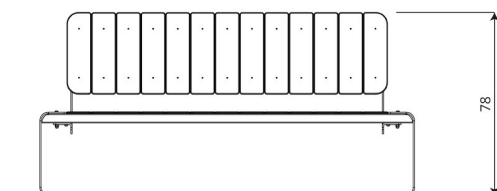

Guarantee

- **30** 30 year guarantee - Structural strength of steel and stainless steel components
- **15** 15 year guarantee - Structural failure of steel and stainless steel, for dynamic equipment
- **10** 10 year guarantee - Structural failure of high density polyethylene and high pressure laminates components
- **5** 5 year guarantee - Corrosion of stainless steel and hot dip galvanized and powder coated components; against bark beetles and rot in case of wooden structural elements

Detailed information in the guarantee card

Vinci Group Sp. z o.o.
Seminaryjna 9 Street
99-400 Łowicz

VAT: 534-250-14-46
PHONE: +48 42 203 24 99 ext. 26
M: +48 793 404 991

biuro@vinci-play.com
info@vinci-play.com
www.vinci-play.com