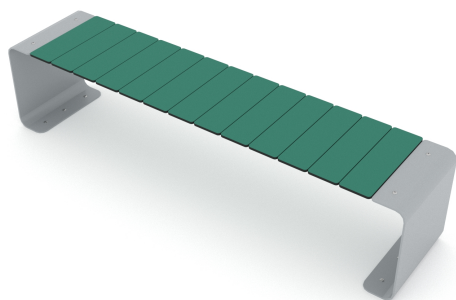

Product technical sheet

PARK 0923

Product data

Length	159 cm
Width	35 cm
Total height	36 cm
Availability of spare parts	YES
Installation time	1 h
Color options	

Data is subject to change without prior notice.

Material specification

- Powder galvanized and powder coated steel construction,
- Seats / backrests made of recycled HDPE board, resistant to weather conditions,
- Stainless steel screws and/or screws covered with plastic caps,

Additional information

- small architecture, complementary element of the playground;
- no sharp edges or chinks that would pose a danger of jimmie the head, fingers or any other body parts;
- render is for reference only, the actual appearance of the equipment and its color may vary;