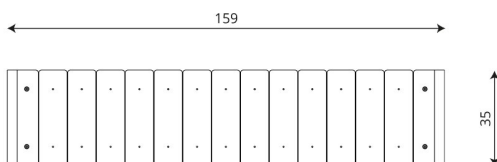

Product technical sheet

PARK 0923

Product data

Length	159 cm
Width	35 cm
Total height	36 cm
Availability of spare parts	YES
Installation time	1 h
Color options	

Data is subject to change without prior notice.

Additional information

- small architecture, complementary element of the playground;
- no sharp edges or chinks that would pose a danger of jimmie the head, fingers or any other body parts;
- render is for reference only, the actual appearance of the equipment and its color may vary;