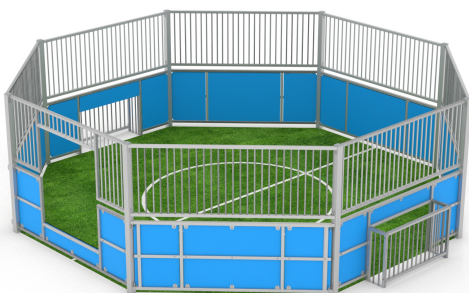

Product technical sheet

ARENA 240606-002

Product data

Length	615 cm
Width	670 cm
Total height	205 cm
Age group	3+ years
In accordance with norm EN	15312:2007+A1:2010
Weight of the heaviest part	23 kg
Dimensions of the largest part	270 cm
Availability of spare parts	YES

Data is subject to change without prior notice.

Material specification

- Hot-dip galvanized steel structure with a 80 x 80 mm profile,
- Panels made of hot-dip galvanized steel and/or of HDPE plates, resistant to weather conditions and/or made of a durable recycled composite, resistant to moisture and low temperatures,
- Mini goal made of hot-dip galvanized steel,
- Stainless steel screws and/or screws covered with plastic caps,
- Safe end caps on top of the structure made of rubber or polypropylene,