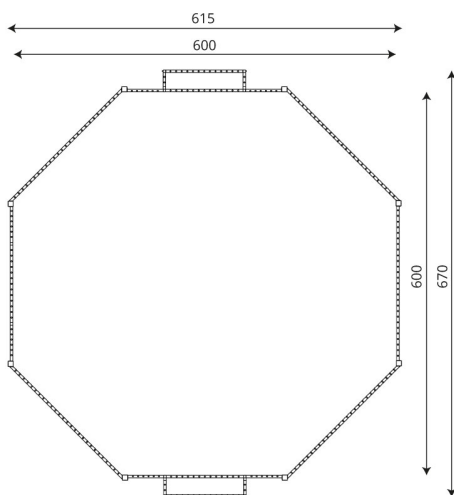

Product technical sheet

ARENA 240606-002

Product data

Length	615 cm
Width	670 cm
Total height	205 cm
Age group	3+ years
In accordance with norm EN	15312:2007+A1:2010
Weight of the heaviest part	23 kg
Dimensions of the largest part	270 cm
Availability of spare parts	YES

Data is subject to change without prior notice.

Material specification

- Hot-dip galvanized steel structure with a 80 x 80 mm profile,
- Panels made of hot-dip galvanized steel and/or of HDPE plates, resistant to weather conditions and/or made of a durable recycled composite, resistant to moisture and low temperatures,
- Mini goal made of hot-dip galvanized steel,
- Stainless steel screws and/or screws covered with plastic caps,
- Safe end caps on top of the structure made of rubber or polypropylene,