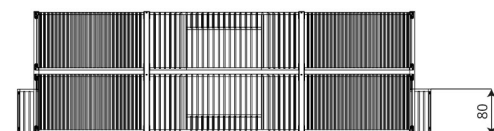

Product technical sheet

ARENA 240606-002

Product data

Length	615 cm
Width	670 cm
Total height	205 cm
Age group	3+ years
In accordance with norm EN	15312:2007+A1:2010
Weight of the heaviest part	23 kg
Dimensions of the largest part	270 cm
Availability of spare parts	YES

Data is subject to change without prior notice.

Material specification

- Hot-dip galvanized steel structure with a 80 x 80 mm profile,
- Panels made of hot-dip galvanized steel and/or of HDPE plates, resistant to weather conditions and/or made of a durable recycled composite, resistant to moisture and low temperatures,
- Mini goal made of hot-dip galvanized steel,
- Stainless steel screws and/or screws covered with plastic caps,
- Safe end caps on top of the structure made of rubber or polypropylene,