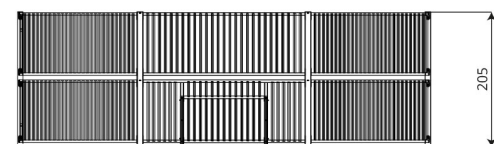

Product technical sheet

ARENA 240606-002

Product data

Length	615 cm
Width	670 cm
Total height	205 cm
Age group	3+ years
In accordance with norm EN	15312:2007+A1:2010
Weight of the heaviest part	23 kg
Dimensions of the largest part	270 cm
Availability of spare parts	YES

Data is subject to change without prior notice.

Material specification

- Hot-dip galvanized steel structure with a 80 x 80 mm profile,
- Panels made of hot-dip galvanized steel and/or of HDPE plates, resistant to weather conditions and/or made of a durable recycled composite, resistant to moisture and low temperatures,
- Mini goal made of hot-dip galvanized steel,
- Stainless steel screws and/or screws covered with plastic caps,
- Safe end caps on top of the structure made of rubber or polypropylene,