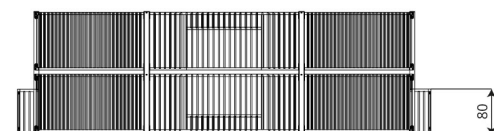

Guarantee

30

30 year guarantee - Structural strength of steel and stainless steel components

15

15 year guarantee - Structural failure of steel and stainless steel, for dynamic equipment

10

10 year guarantee - Structural failure of high density polyethylene and high pressure laminates components

5

5 year guarantee - Corrosion of stainless steel and hot dip galvanized and powder coated components; against bark beetles and rot in case of wooden structural elements

Detailed information in the guarantee card

Vinci Group Sp. z o.o.
Seminarnyja 9 Street
99-400 Łowicz

VAT: 534-250-14-46
PHONE: +48 42 203 24 99 ext. 26
M: +48 793 404 991

biuro@vinci-play.com
info@vinci-play.com
www.vinci-play.com