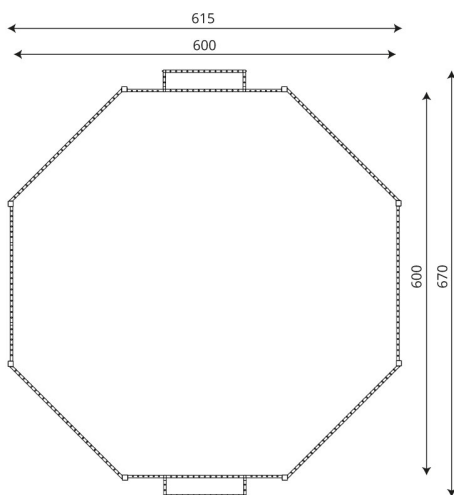

Guarantee

30

30 year guarantee - Structural strength of steel and stainless steel components

15

15 year guarantee - Structural failure of steel and stainless steel, for dynamic equipment

10

10 year guarantee - Structural failure of high density polyethylene and high pressure laminates components

5

5 year guarantee - Corrosion of stainless steel and hot dip galvanized and powder coated components; against bark beetles and rot in case of wooden structural elements

Detailed information in the guarantee card

Vinci Group Sp. z o.o.
Seminarnyja 9 Street
99-400 Łowicz

VAT: 534-250-14-46
PHONE: +48 42 203 24 99 ext. 26
M: +48 793 404 991

biuro@vinci-play.com
info@vinci-play.com
www.vinci-play.com