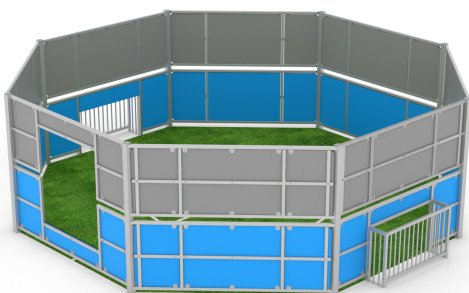

Product technical sheet

ARENA 2401B-6x7

Product data

Length	615 cm
Width	670 cm
Total height	205 cm
Age group	3+ years
In accordance with norm EN	15312:2007+A1:2010
Weight of the heaviest part	23 kg
Dimensions of the largest part	270 cm
Availability of spare parts	YES

Data is subject to change without prior notice.

Material specification

- Hot-dip galvanized steel structure with a 80 x 80 mm profile,
- Panels made of hot-dip galvanized steel and/or of HDPE plates, resistant to weather conditions and/or made of a durable recycled composite, resistant to moisture and low temperatures,
- Mini goal made of hot-dip galvanized steel,
- Stainless steel screws and/or screws covered with plastic caps,
- Safe end caps on top of the structure made of rubber or polypropylene,