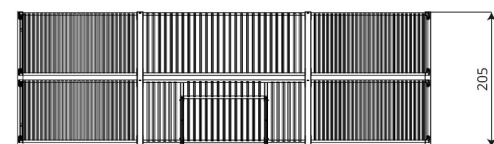

Guarantee

30

30 year guarantee - Structural strength of steel and stainless steel components

15

15 year guarantee - Structural failure of steel and stainless steel, for dynamic equipment

10

10 year guarantee - Structural failure of high density polyethylene and high pressure laminates components

5

5 year guarantee - Corrosion of stainless steel and hot dip galvanized and powder coated components; against bark beetles and rot in case of wooden structural elements

Detailed information in the guarantee card

Vinci Group Sp. z o.o.
Seminarnyja 9 Street
99-400 Łowicz

VAT: 534-250-14-46
PHONE: +48 42 203 24 99 ext. 26
M: +48 793 404 991

biuro@vinci-play.com
info@vinci-play.com
www.vinci-play.com