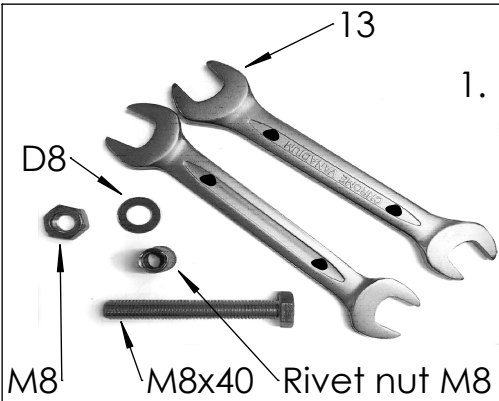

241104
x2

241103
x4

241109
x4

242148
x1

[cm]

vinci
play

20x	8x25ikl
20x	8pp
20x	10x25ikl
20x	10pp
20x	8x30ikl
44x	24e001
8x	24e007
1x	24e017
2x	24e023
2x	24e025
1x	24e012
1x	24e013
1x	24e014
1x	24e018
1x	24e011
1x	24e029
1x	V003
1x	24e006
1x	24e005

240100

240106

[cm]

vinci
play

Keep the head of the screw still (it can not rotate!)
 - then by using short wrench - rotate/screw only the bottom part of solution - the nur. Attention!
 - do not put much power for this operation (otherwise the rivet nut will be damaged!).
 The difference between screw head and the nut should change from 3mm to 8mm