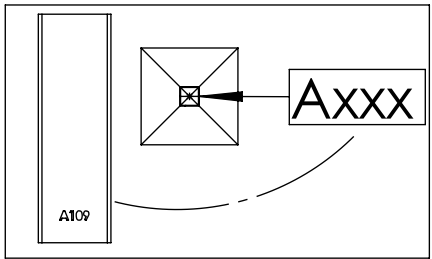

[cm]

vinci
play