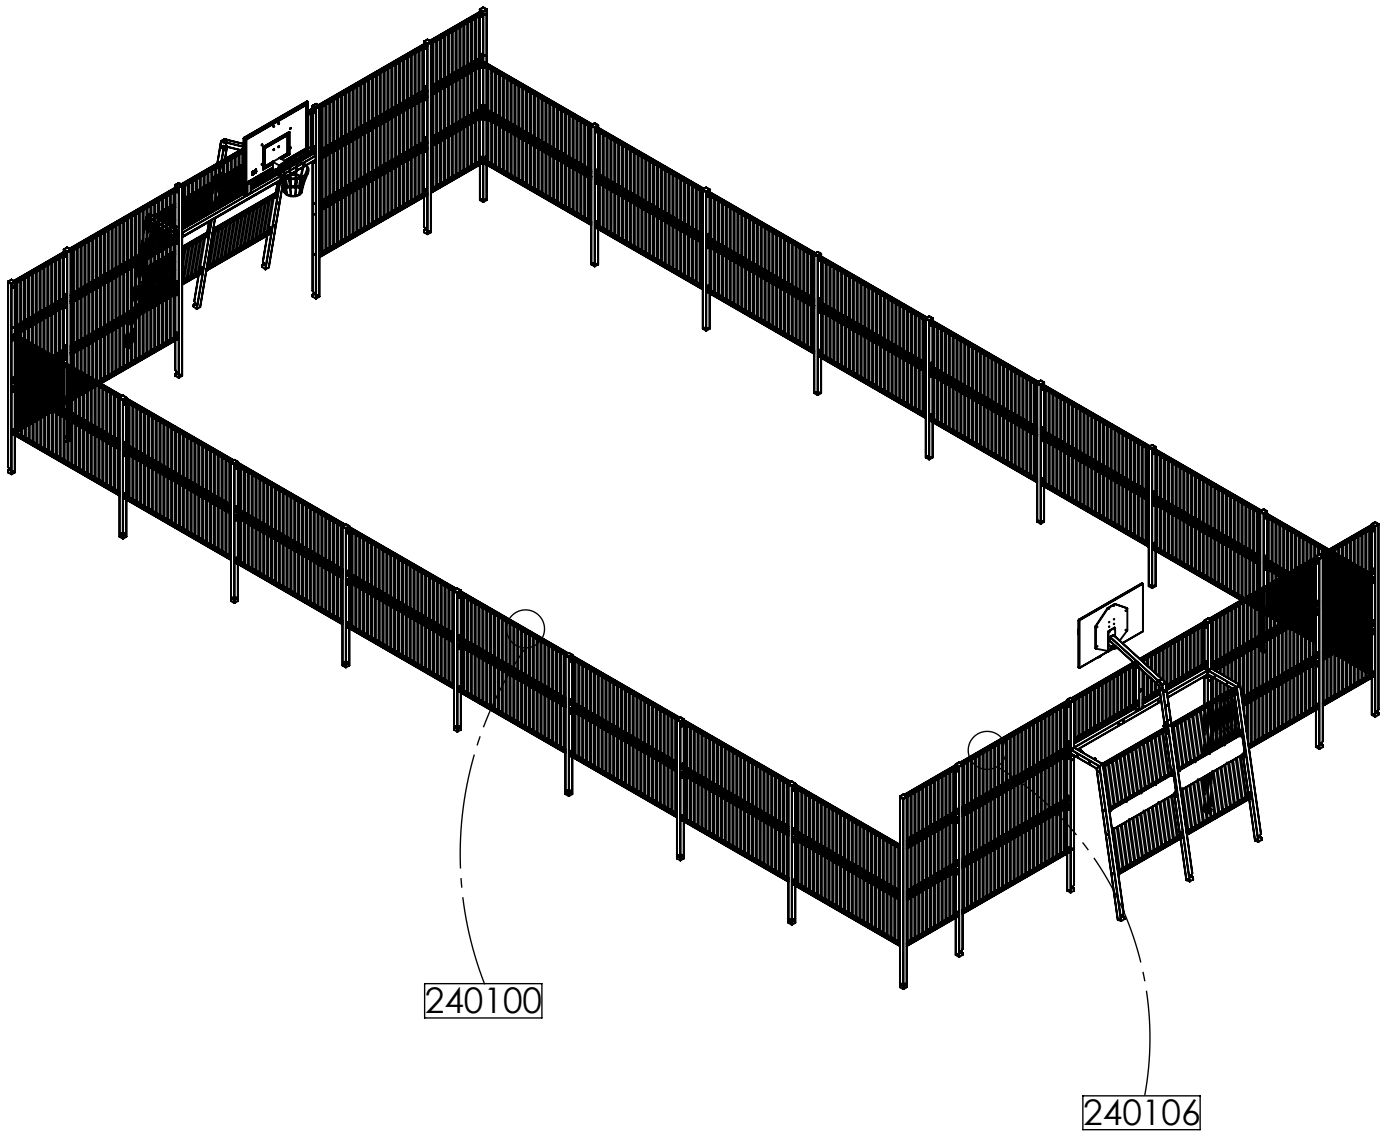

240100

240106

[cm]

vinci
play

Keep the head of the screw still (it can not rotate!)
 - then by using short wrench - rotate/screw only the bottom part of solution - the nur. Attention!
 - do not put much power for this operation (otherwise the rivet nut will be damaged!).
 The difference between screw head and the nut should change from 3mm to 8mm