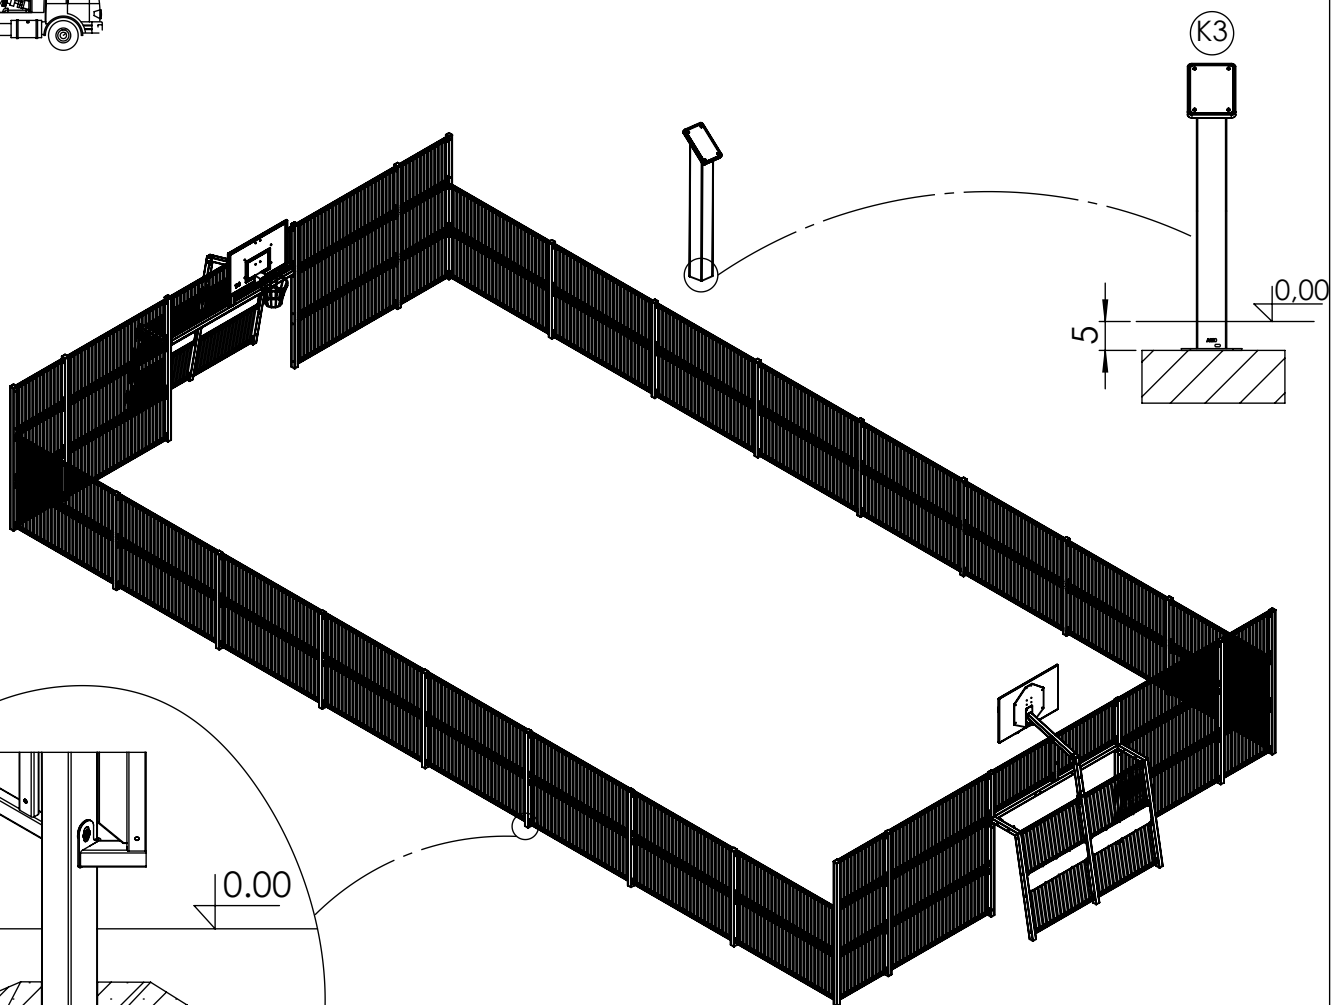

48h

K23

x32

>0,06m³

K3

x1

>0,02m³