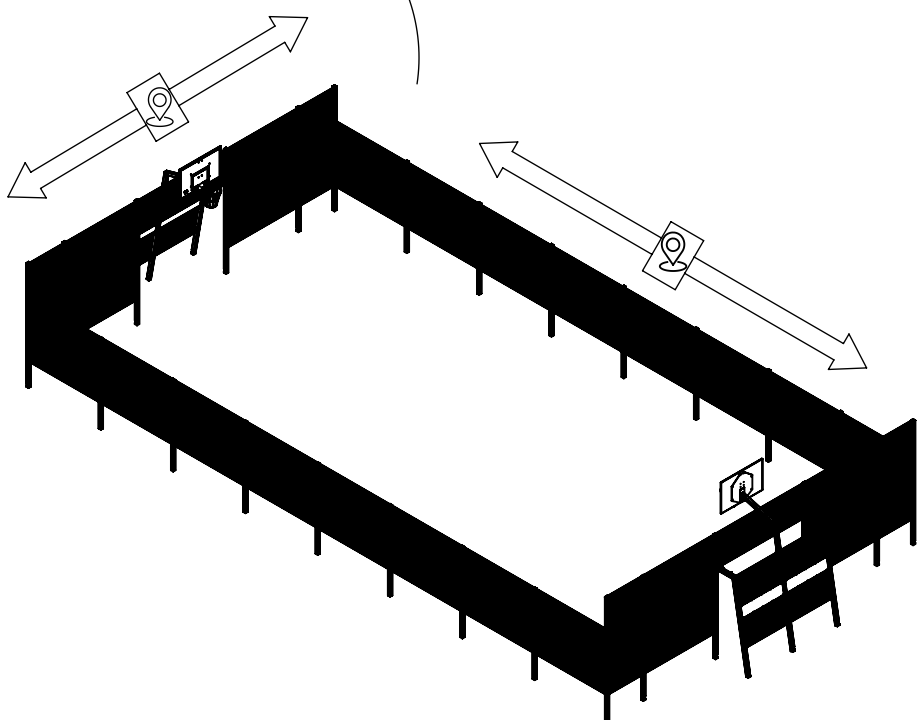

[cm]

vinci
play