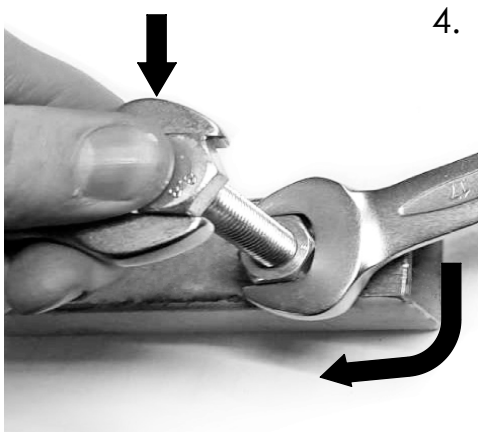

240100

240106

[cm]

vinci
play

Keep the head of the screw still (it can not rotate!)
 - then by using short wrench - rotate/screw only the bottom part of solution - the nur. Attention!
 - do not put much power for this operation (otherwise the rivet nut will be damaged!).
 The difference between screw head and the nut should change from 3mm to 8mm