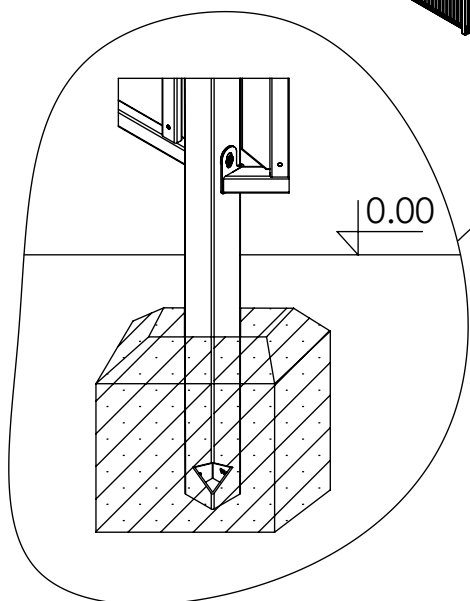

48h

K23

x32

>0,06m³

K3

x1

>0,02m³