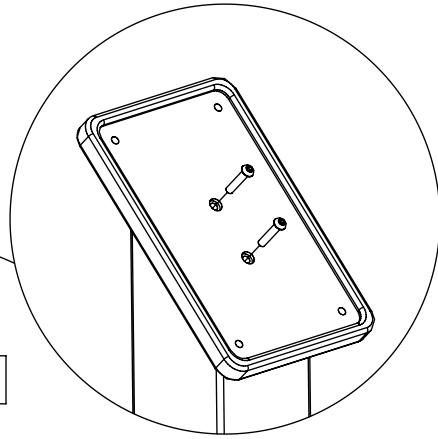

1x 24e006

242148