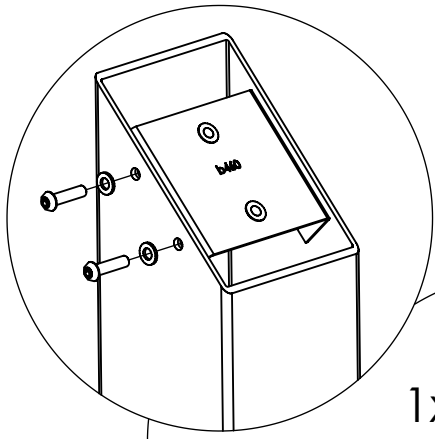

1x 24e006

242148

1x 24e005

[cm]

vinci
play