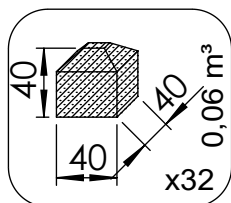

48h

4x M10x120 (K3)

Ø10

NOT INCLUDED

[cm]

vinci play