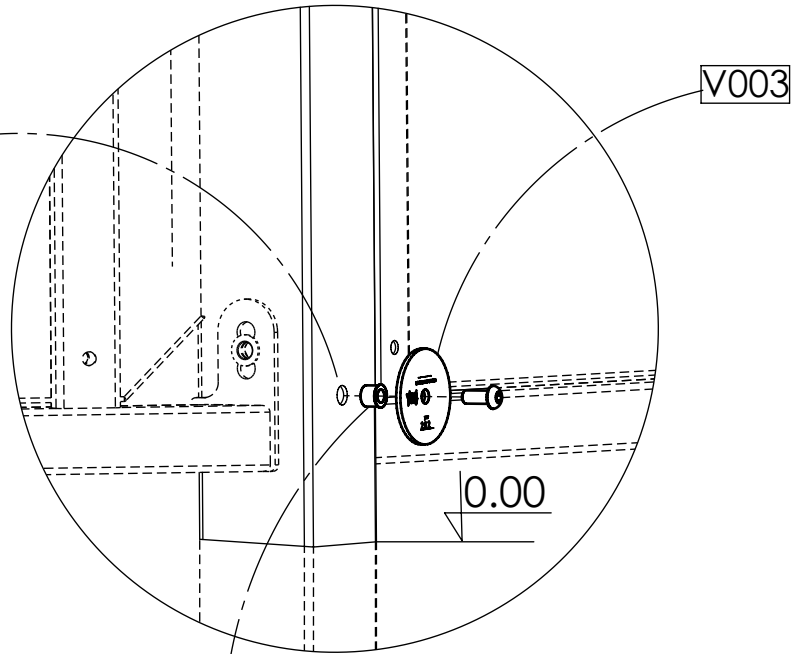

240100

240106

[cm]

vinci
play

Keep the head of the screw still (it can not rotate!)
 - then by using short wrench - rotate/screw only the bottom part of solution - the nur. Attention!
 - do not put much power for this operation (otherwise the rivet nut will be damaged!).
 The difference between screw head and the nut should change from 3mm to 8mm