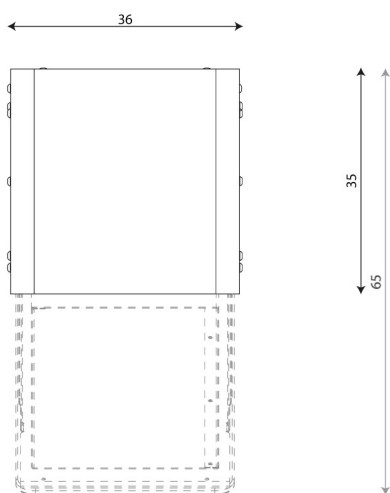

Product technical sheet

PARK 0934

Product data

Length	36 cm
Width	35 cm
Total height	100 cm
Capacity	44 L
Availability of spare parts	YES

Data is subject to change without prior notice.

Material specification

- Powder galvanized and powder coated steel construction,
- Side panels made of durable HDPE plate, resistant to weather conditions
- Stainless steel screws and/or screws covered with plastic caps,

Additional information

- small architecture, complementary element of the playground;
- no sharp edges or chinks that would pose a danger of jimmieing the head, fingers or any other body parts;
- render is for reference only, the actual appearance of the equipment and its color may vary;

Guarantee

30 30 year guarantee - Structural strength of steel and stainless steel components

15 15 year guarantee - Structural failure of steel and stainless steel, for dynamic equipment

10 10 year guarantee - Structural failure of high density polyethylene and high pressure laminates components

5 5 year guarantee - Corrosion of stainless steel and hot dip galvanized and powder coated components; against bark beetles and rot in case of wooden structural elements

Detailed information in the guarantee card

Vinci Group Sp. z o.o.
Seminaryjna 9 Street
99-400 Łowicz

VAT: 534-250-14-46
PHONE: +48 42 203 24 99 ext. 26
M: +48 793 404 991

biuro@vinci-play.com
info@vinci-play.com
www.vinci-play.com