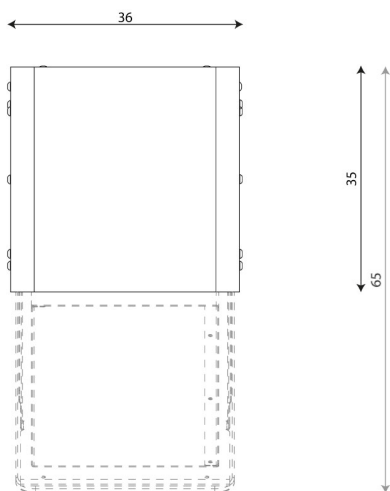

Guarantee

30 30 year guarantee - Structural strength of steel and stainless steel components

15 15 year guarantee - Structural failure of steel and stainless steel, for dynamic equipment

10 10 year guarantee - Structural failure of high density polyethylene and high pressure laminates components

5 5 year guarantee - Corrosion of stainless steel and hot dip galvanized and powder coated components; against bark beetles and rot in case of wooden structural elements

Detailed information in the guarantee card

Vinci Group Sp. z o.o.
Seminaryjna 9 Street
99-400 Łowicz

VAT: 534-250-14-46
PHONE: +48 42 203 24 99 ext. 26
M: +48 793 404 991

biuro@vinci-play.com
info@vinci-play.com
www.vinci-play.com