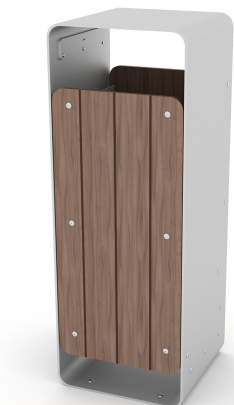

### Product data

Length	36 cm
Width	35 cm
Total height	100 cm
Capacity	44 L
Availability of spare parts	YES

Data is subject to change without prior notice.

### Material specification

- Powder galvanized and powder coated steel construction,
- Side panels made of durable HPL plate, resistant to weather conditions,
- Stainless steel screws and/or screws covered with plastic caps,