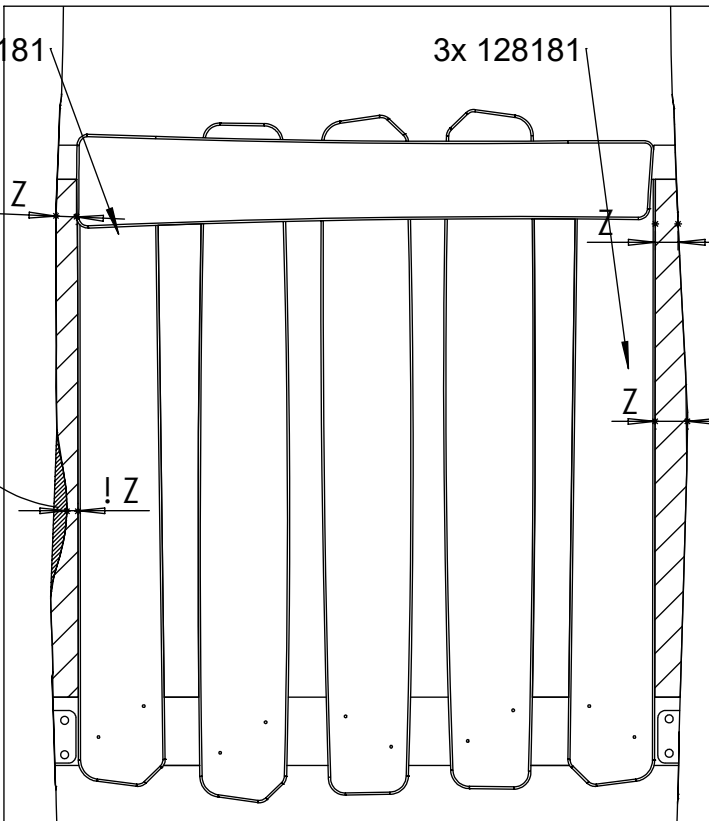

! 30mm < Z < 85mm

8x 5x50sxs

8x 5x50sxs

vinci play

[cm]

4x  
127753

2x  
127766

28x 8x50sxi