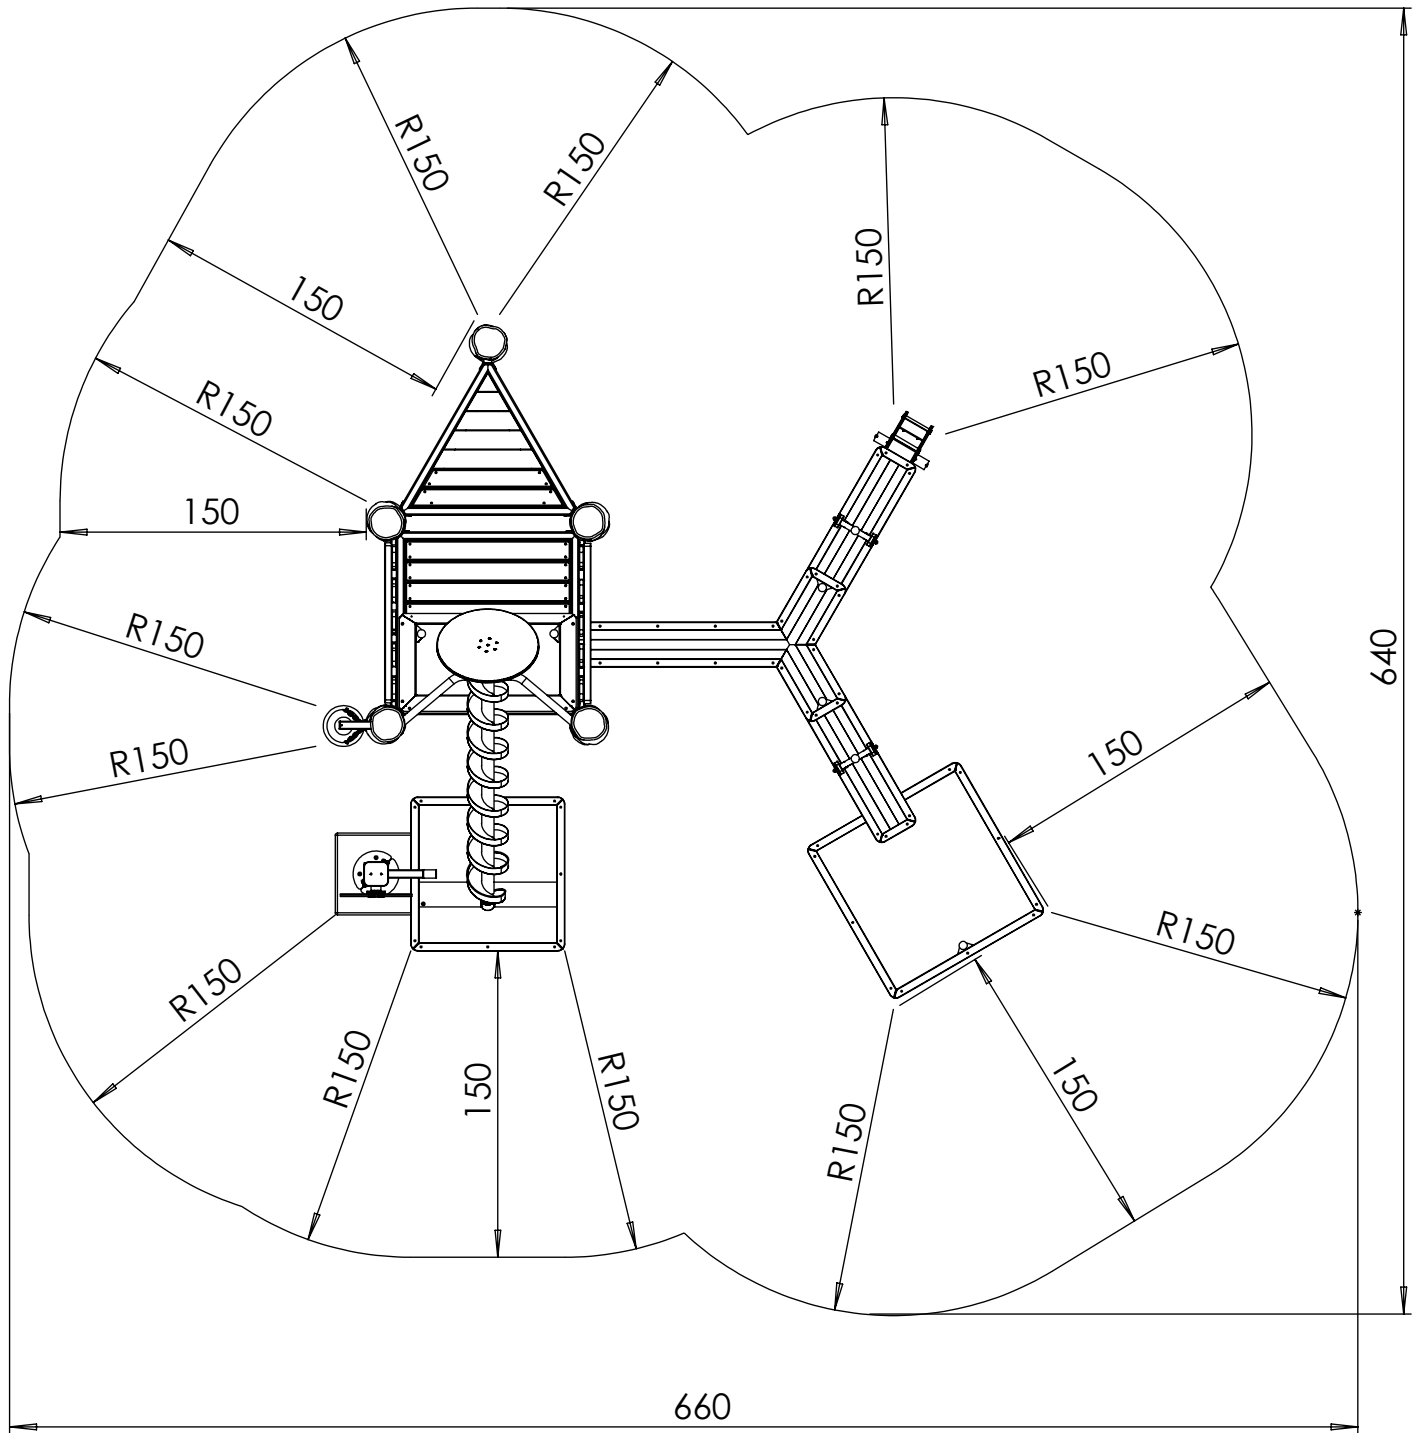

[cm]

vinci
play