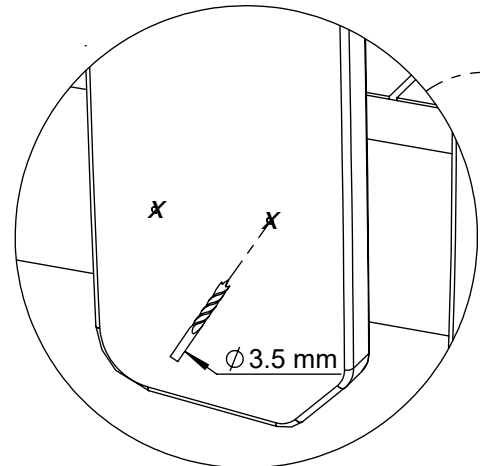

! 30mm < Z < 85mm

8x 5x50sxs

8x 5x50sxs

vinci play

[cm]

4x  
127753

2x  
127766

28x 8x50sxi