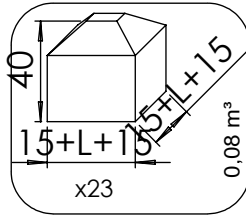

RB1224

v010
13.04.2023
D. P.
[cm]

vinci
play

[cm]

vinci
play

[cm]

vinci
play

L = 14 - 18 cm

[cm]

vinci
play

127237 (A) x1 127236 (B) x1 127797 (C) x1 127831 (D) x1 127799 (E) x1 127800 (F) x1 127801 (G) x1 127743 (H) x1

127744 (I) x1 127748 (J) x1 127297 (K) x1 127247 (L) x2 127248 (M) x2 127304 (N) x1 127306 (O) x1 127115 (P) x6

14

A=A

5mm

1x 12e007

[cm]

vinci
play

4x 12e022

[cm]