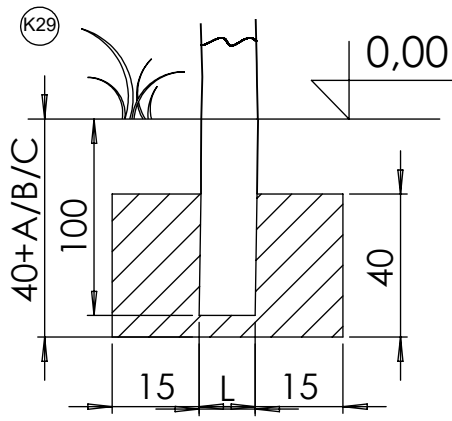

RB1224

v010
13.04.2023
D. P.
[cm]

vinci
play

[cm]

vinci
play

[cm]

vinci
play

L = 14 - 18 cm

[cm]

vinci
play

127237 (A) x1 127236 (B) x1 127797 (C) x1 127831 (D) x1 127799 (E) x1 127800 (F) x1 127801 (G) x1 127743 (H) x1

127744 (I) x1 127748 (J) x1 127297 (K) x1 127247 (L) x2 127248 (M) x2 127304 (N) x1 127306 (O) x1 127115 (P) x6

14

A=A

5mm

1x 12e007

[cm]

vinci
play

4x 12e022

[cm]