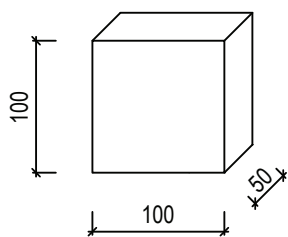

LITTLE BUILDER

TYPES AND NUMBERS OF BRICKS IN THE SET (Overall count is 99 pieces)

15pcs - HALF BRICK