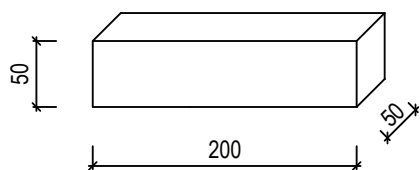

STORAGE

in original packaging on a pallet in temperatures
between - 40° C and 50° C

54 kg weight	critical fall height	assembly time	3 - 8 yrs users' age	5 max. number of users	600 x 400 x 420 mm dimensions
------------------------	-----------------------------	----------------------	--------------------------------	----------------------------------	---

15pcs - HALF BRICK

4ks - BEAM

4ks - QUARTER BRICK

36ks - BRICK

6ks - SEMI CIRCLE

12ks - BIG WEDGE

4ks - SHORT BEAM

6ks - ARCH