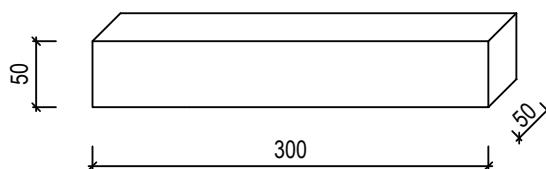

LITTLE BUILDER

TYPES AND NUMBERS OF BRICKS IN THE SET (Overall count is 99 pieces)

4ks - BEAM

3D PROGRAM, s.r.o.

Objízdná 1911
Otrokovice 765 02
Czech Republic

www.3dprogram.eu
info@3dprogram.eu
+420 602 500 045 +420 577 700 718

MADE IN EU