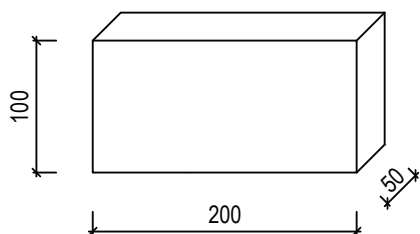

36ks - BRICK