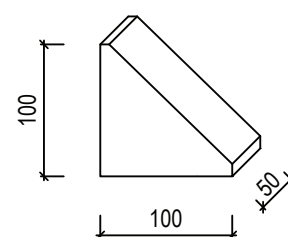

STORAGE

in original packaging on a pallet in temperatures
between - 40° C and 50° C

54 kg weight	critical fall height	assembly time	3 - 8 yrs users' age	5 max. number of users	600 x 400 x 420 mm dimensions
------------------------	-----------------------------	----------------------	--------------------------------	----------------------------------	---

15pcs - HALF BRICK

4ks - BEAM

4ks - QUARTER BRICK

36ks - BRICK

6ks - SEMI CIRCLE

12ks - BIG WEDGE

4ks - SHORT BEAM

6ks - ARCH