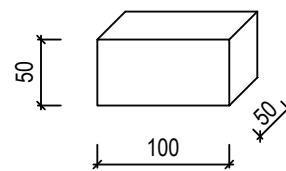

4ks - QUARTER BRICK