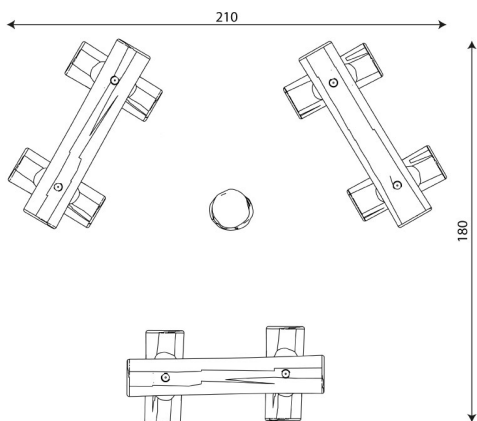

Guarantee

30 30 year guarantee - Structural strength of steel and stainless steel components

15 15 year guarantee - Structural failure of steel and stainless steel, for dynamic equipment

10 10 year guarantee - Structural failure of high density polyethylene and high pressure laminates components

5 5 year guarantee - Corrosion of stainless steel and hot dip galvanized and powder coated components; against bark beetles and rot in case of wooden structural elements

Detailed information in the guarantee card

Vinci Group Sp. z o.o.
Seminaryjna 9 Street
99-400 Łowicz

VAT: 534-250-14-46
PHONE: +48 42 203 24 99 ext. 26
M: +48 793 404 991

biuro@vinci-play.com
info@vinci-play.com
www.vinci-play.com