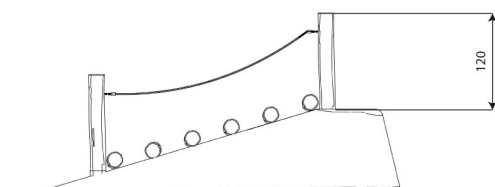

Product technical sheet

ROBINIA RB1268

Product data

Length	275 cm
Width	65 cm
Total height	120 cm
Availability of spare parts	YES

Data is subject to change without prior notice.

Material specification

- Construction made of Robinia - very durable acacia wood with a diameter of ~ 18 cm without sharp edges, resistant to weather conditions,
- Screws covered with plastic caps and/or stainless steel screws,

Additional information

- small architecture, complementary element of the playground;
- no sharp edges or chinks that would pose a danger of jimming the head, fingers or any other body parts;
- render is for reference only, the actual appearance of the equipment and its color may vary;