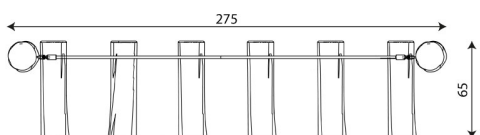

Product technical sheet

ROBINIA RB1268

Product data

Length	275 cm
Width	65 cm
Total height	120 cm
Availability of spare parts	YES

Data is subject to change without prior notice.

Material specification

- Construction made of Robinia - very durable acacia wood with a diameter of ~ 18 cm without sharp edges, resistant to weather conditions,
- Screws covered with plastic caps and/or stainless steel screws,

Additional information

- small architecture, complementary element of the playground;
- no sharp edges or chinks that would pose a danger of jimming the head, fingers or any other body parts;
- render is for reference only, the actual appearance of the equipment and its color may vary;