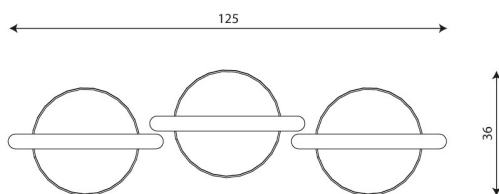

**Product technical sheet**

**PARK 0935**

**Product data**

Length	125 cm
Width	36 cm
Total height	95 cm
Capacity	111 L
Availability of spare parts	YES

Data is subject to change without prior notice.

**Material specification**

- Powder galvanized and powder coated steel construction,
- Stainless steel screws and/or screws covered with plastic caps,

**Additional information**

- small architecture, complementary element of the playground;
- no sharp edges or chinks that would pose a danger of jimmie the head, fingers or any other body parts;
- render is for reference only, the actual appearance of the equipment and its color may vary;