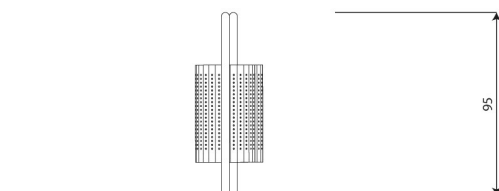

Guarantee

- **30** 30 year guarantee - Structural strength of steel and stainless steel components
- **15** 15 year guarantee - Structural failure of steel and stainless steel, for dynamic equipment
- **10** 10 year guarantee - Structural failure of high density polyethylene and high pressure laminates components
- **5** 5 year guarantee - Corrosion of stainless steel and hot dip galvanized and powder coated components; against bark beetles and rot in case of wooden structural elements

Detailed information in the guarantee card

Vinci Group Sp. z o.o.
Seminaryjna 9 Street
99-400 Łowicz

VAT: 534-250-14-46
PHONE: +48 42 203 24 99 ext. 26
M: +48 793 404 991

biuro@vinci-play.com
info@vinci-play.com
www.vinci-play.com