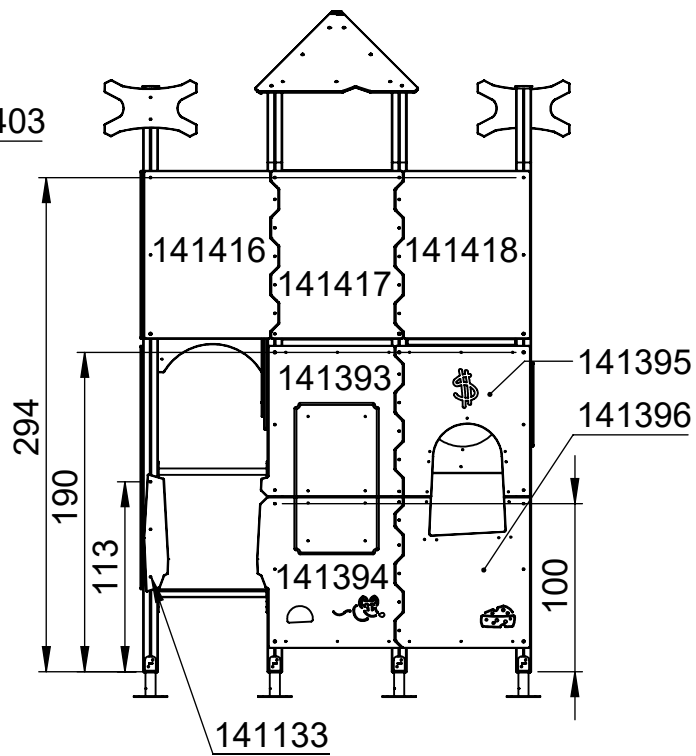

2x <sup>HDPE</sup>WE126  <sup>HPL</sup>WL126

1x <sup>HDPE</sup>CE83  <sup>HPL</sup>CL83

[cm]

vinci  
play

[cm]

vinci  
play

20x 8x50sxi

56x 8x50sxi

[cm]

vinci  
play

186

4x 8x50sxi

10x 8x50sxi

144126  
x2

8x 8x50sxi

32  
66

i096  
1x 30e093

1x 30e091

1x i096

Ø10,5

[cm]

vinci  
play

Part No:  
**000000-00000**

000000-00000