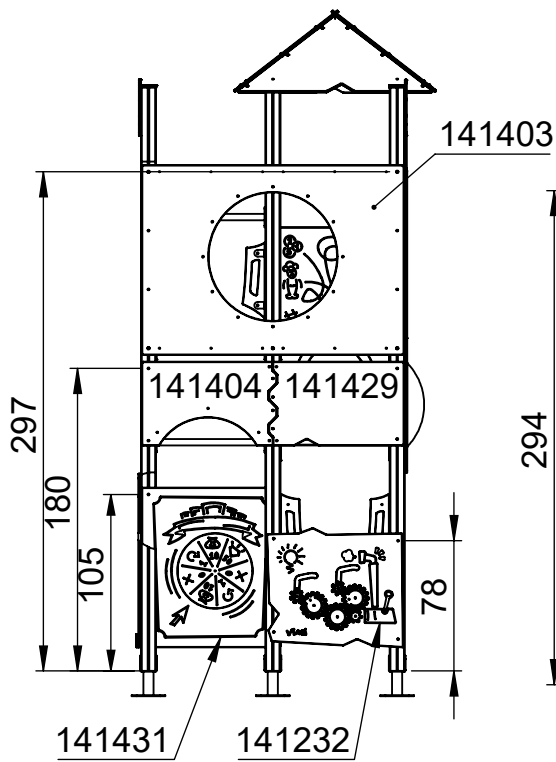

2x <sup>HDPE</sup>WE126  <sup>HPL</sup>WL126

1x <sup>HDPE</sup>CE83  <sup>HPL</sup>CL83

[cm]

vinci  
play

[cm]

vinci  
play

20x 8x50sxi

56x 8x50sxi

[cm]

vinci  
play

186

4x 8x50sxi

10x 8x50sxi

144126  
x2

8x 8x50sxi

32  
66

i096  
1x 30e093

1x 30e091

1x i096

Ø10,5

[cm]

vinci  
play

Part No:  
**000000-00000**

000000-00000