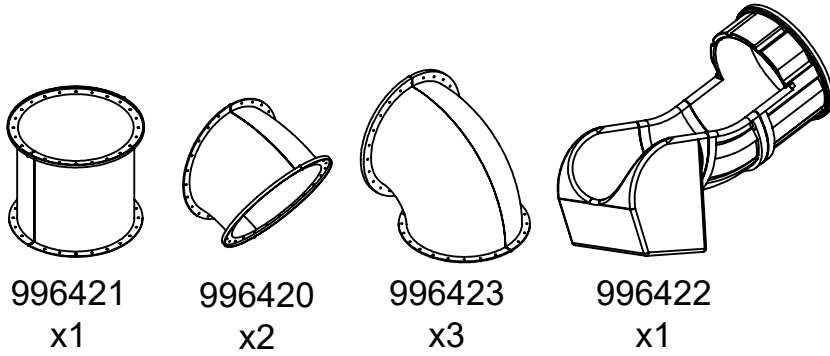

Qty.	
271	8x50 sxi
2	7x35 sxs
2	c002
1	c026
1	c052
1	c058
13	c080
1	c104
2	c117
1	c152
1	c164
2	c166
1	c171
1	CE9
1	CE11
1	e034 K1, K3
1	e035 K2
1	30c156
3	30e090
1	30e091
1	30e092
2	30e093
1	30e095
1	i096
7	WD1
1	V001
2	141299

Qty.	HPL
1	WD25
1	WD28
4	WD74
4	WD76
1	WD113

Qty.	SKL
1	WD26
1	WD29
4	WD75
4	WD77
1	WD114