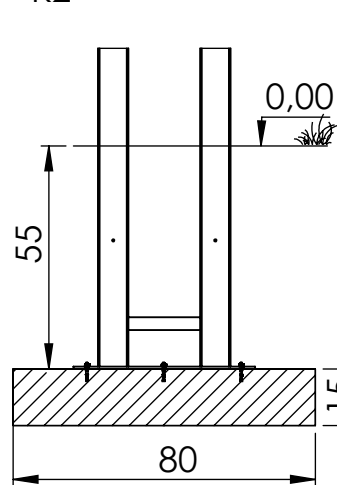

0,00

55

80

40

K2