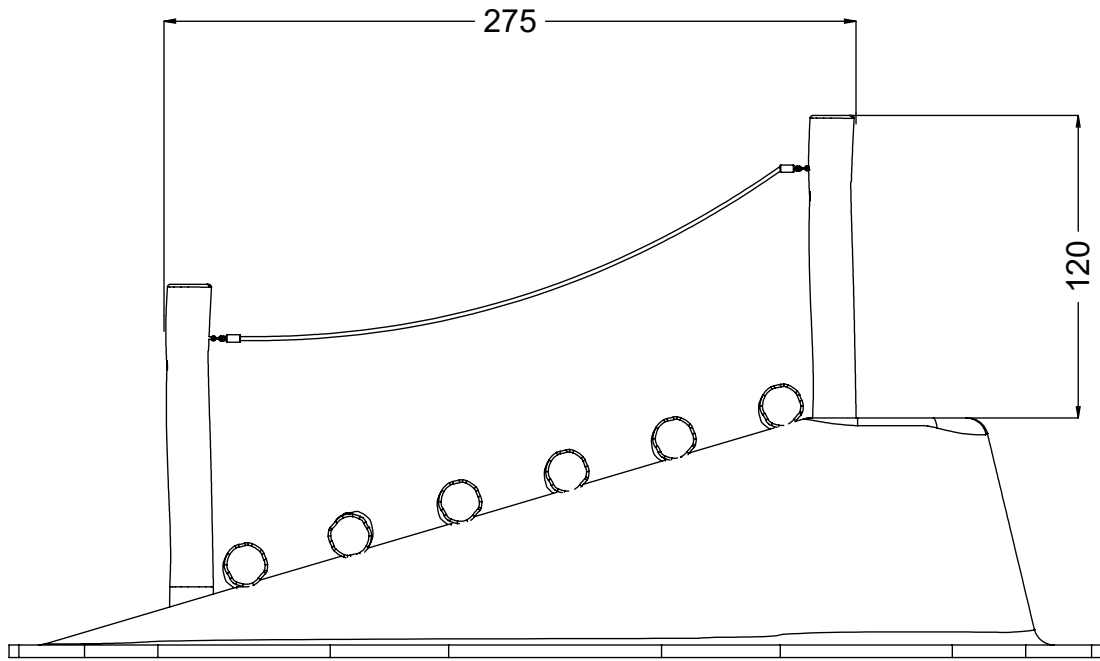

RB1268

v010
29.11.2021
D. P.
[cm]

4h

48h

vinci
play

[cm]

vinci
play

[cm]

vinci
play

[cm]

vinci
play

[cm]

vinci play

127688
x2

127689
x6

b654
x12

125128
x1

24x	8x50 sxi
1x	12e007
1x	V001

[cm]

vinci play

1x 12e007

[cm]

vinci play

24x 8x50sxi