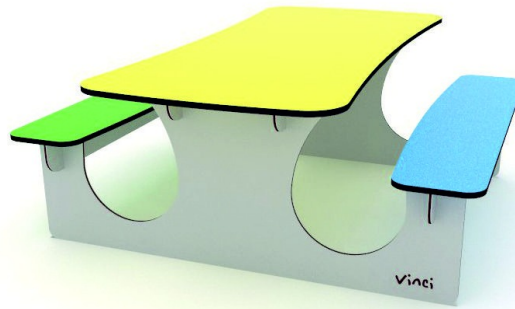

**PARK 0913**

**TABLE WITH BENCHES**

Device Specifications	
Length	1,46 m
Width	1,29 m
Total height	0,54m

Minimal space

**Material Specification**

- Table and benches are made of HDPE;

**Additional comments**

- The equipment is designed for public playgrounds;The equipment render is of an illustrative nature and shows only the general specification of the equipment, but not its actual appearance. The colours may differ from those demonstrated on render.