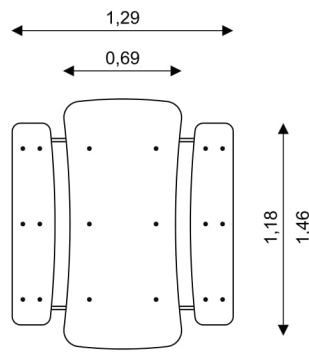

**PARK 0913**

**TABLE WITH BENCHES**

Device Specifications	
Length	1,46 m
Width	1,29 m
Total height	0,54m

Minimal space

**Material Specification**

- Table and benches are made of HDPE;

**Additional comments**