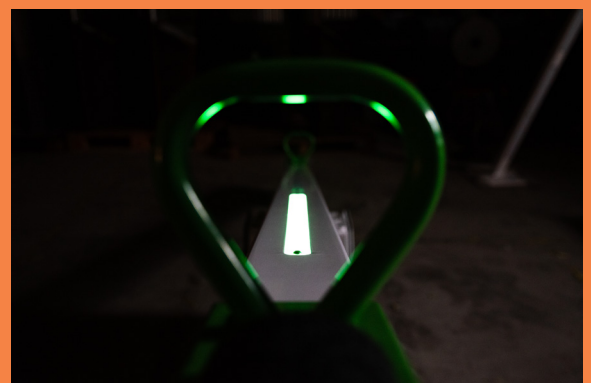

LxWxH 3455x310x825 mm

EN1176-1:2017

150 kg

## Seesaw

Going up and down on the Seesaw will never be the same again. This seesaw is an indispensable piece in our traditional collection. Riding the Playnetic Seesaw now generates super sustainable Human Powered Energy. This energy is used to create music and an awesome lightshow with interactive LED lighting. The heavy duty steel material and durable powder coat finish means that this seesaw will stand up to the elements to provide fun for years! A secure rubber stopper is attached under each seat for added safety and comfort. Hold on tight to the Playnetic Seesaw because you're in for a ride! Changing songs on the seesaw is very easy. Simply insert a USB stick with .mp3 music files, start using the seesaw till you hear "uploading data completed, please remove USB device." It's that simple.