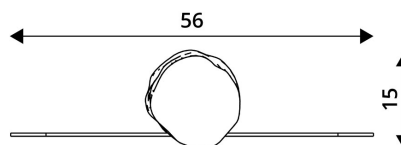

**ROBINIA RB1399** **PLAYGROUND EQUIPMENT**

Lenght	56 cm
Width	15 cm
Total height	180 cm
Weight of the heaviest part [kg]	37 kg
Dimension of the biggest part [cm]	240x15x15
Availability of spare parts	Tak

Minimal space

**MATERIAL SPECIFICATION**

- Construction made of Robinia - very durable acacia wood with a diameter of ~ 15 cm without sharp edges, resistant to weather conditions,
- Stainless steel and/or galvanized steel screws.

**ADDITIONAL COMMENTS**

- small architecture;complementary element of the playground,
- anchoring on flat surface, 80/70/60 cm deep;
- render is for reference only, the actual appearance of the equipment and its color may vary.