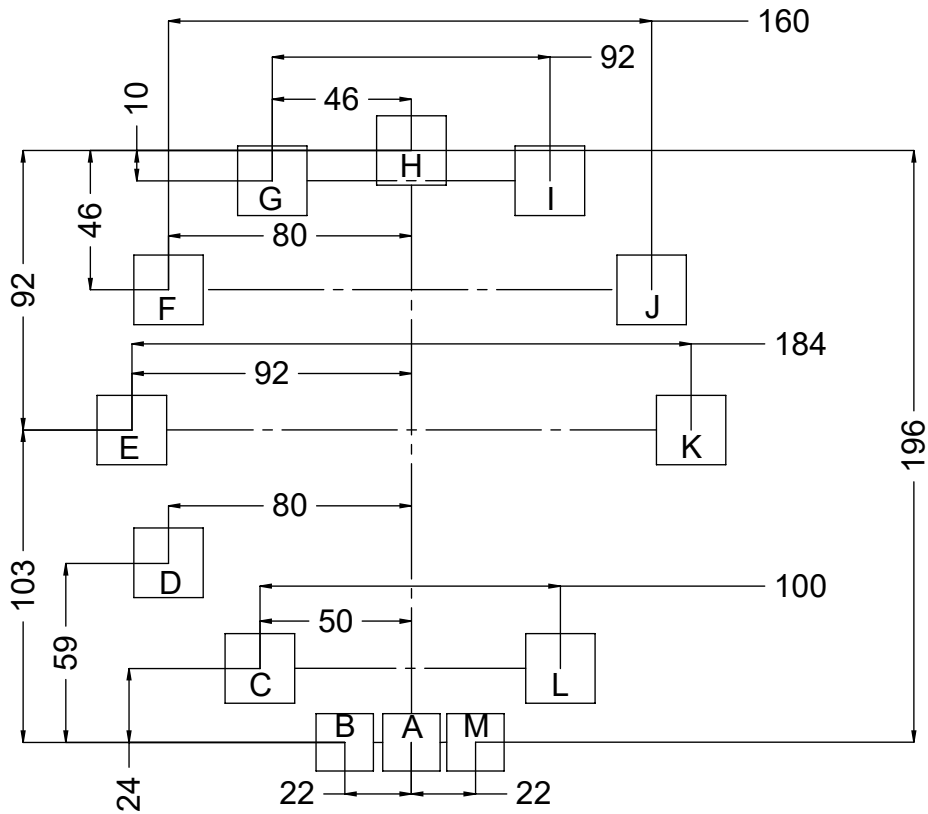

RB1348

v010
02.10.2020
A. P.
[cm]

6,5h

vinci
play

[cm]

vinci
play

520

520

[cm]

vinci
play

[cm]

6,5h

vinci
play

127317 (A)
x1

127318 (B)
x1

127315 (C,L)
x2

127319
(D,E,F,G,H,I,J,K)
x8

127316 (M)
x1

128153
x2

128154
x2

8x	5x80sxs
4x	8x80sxt
1x	V001

8x 5x80sxs

[cm]

vinci play

4x 8x80sxt

Ø5,5mm

[cm]

vinci
play

V001

[cm]

vinci
play