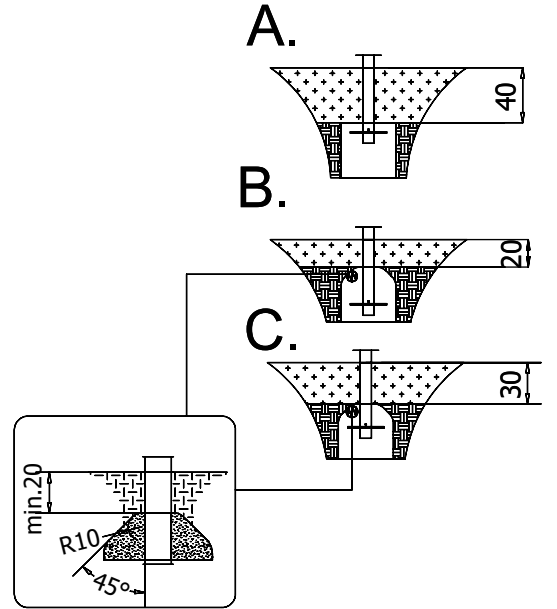

RB1348

v010
02.10.2020
A. P.
[cm]

6,5h

vinci
play

[cm]

vinci
play

520

520

[cm]

vinci
play

[cm]

6,5h

vinci
play

127317 (A)
x1

127318 (B)
x1

127315 (C,L)
x2

127319
(D,E,F,G,H,I,J,K)
x8

127316 (M)
x1

128153
x2

128154
x2

8x	5x80sxs
4x	8x80sxt
1x	V001

8x 5x80sxs

[cm]

vinci play

4x 8x80sxt

Ø5,5mm

[cm]

vinci
play

V001

[cm]

vinci
play