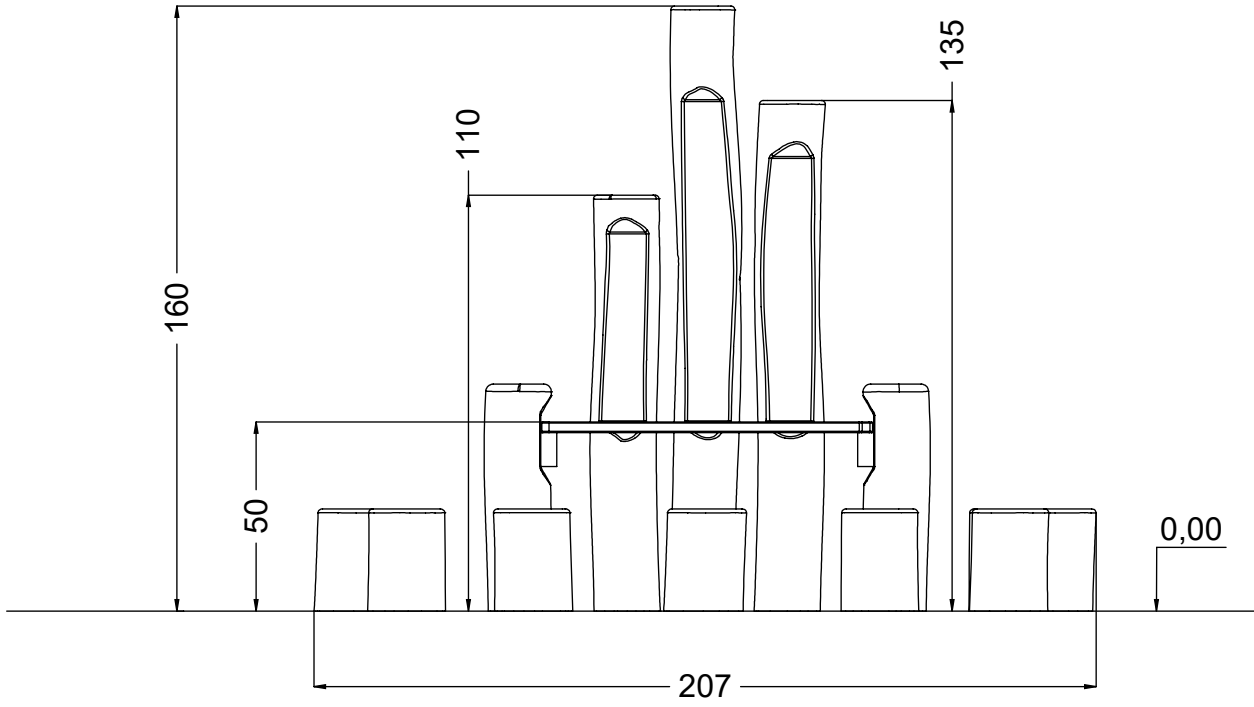

RB1348

v010
02.10.2020
A. P.
[cm]

6,5h

vinci
play

[cm]

vinci
play

520

520

[cm]

vinci
play

[cm]

6,5h

vinci
play

127317 (A)
x1

127318 (B)
x1

127315 (C,L)
x2

127319
(D,E,F,G,H,I,J,K)
x8

127316 (M)
x1

128153
x2

128154
x2

8x	5x80sxs
4x	8x80sxt
1x	V001

8x 5x80sxs

[cm]

vinci play

4x 8x80sxt

Ø5,5mm

[cm]

vinci
play

V001

[cm]

vinci
play