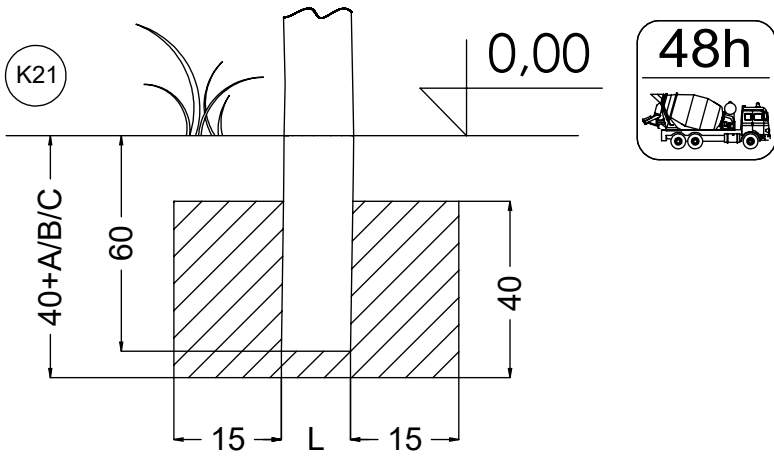

RB1348

v010
02.10.2020
A. P.
[cm]

6,5h

vinci
play

[cm]

vinci
play

520

520

[cm]

vinci
play

[cm]

6,5h

vinci
play

127317 (A)
x1

127318 (B)
x1

127315 (C,L)
x2

127319
(D,E,F,G,H,I,J,K)
x8

127316 (M)
x1

128153
x2

128154
x2

8x	5x80sxs
4x	8x80sxt
1x	V001

8x 5x80sxs

[cm]

vinci play

4x 8x80sxt

Ø5,5mm

[cm]

vinci
play

V001

[cm]

vinci
play