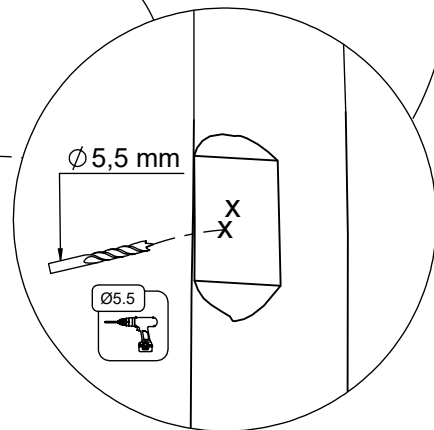

vinci
play

4x b389

62

137

4,5

Ø 5,5 mm

Ø5.5

8x 8x50sxi

[cm]

vinci
play

12x 5x30sxs

[cm]

vinci
play

8x 8x50sxi

12x 5x30sxs

[cm]