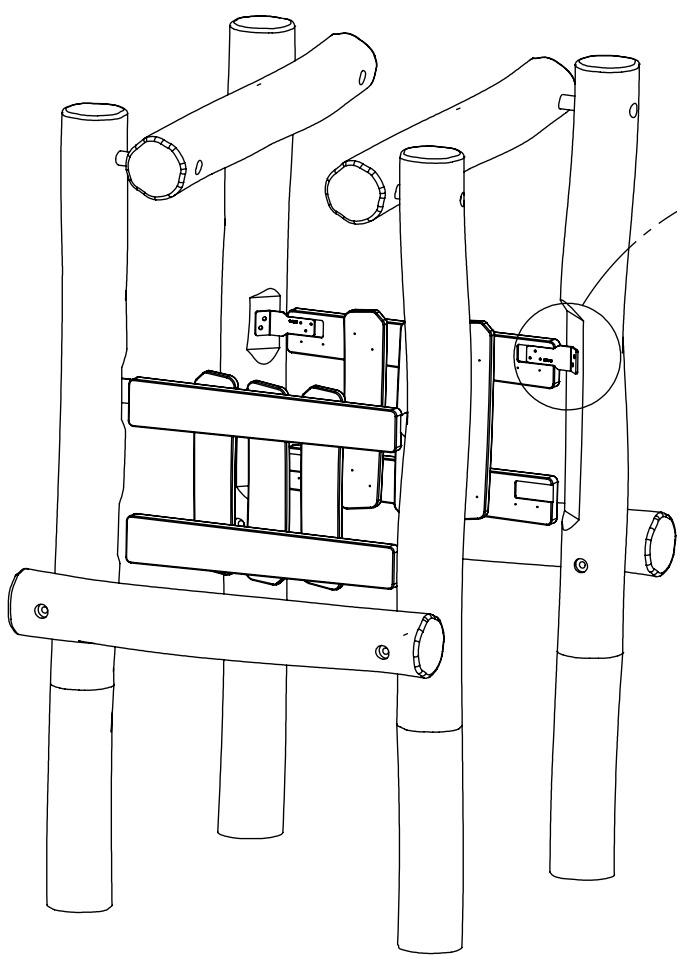

vinci
play

4x b389

62

137

4,5

Ø 5,5 mm

Ø5.5

8x 8x50sxi

[cm]

vinci
play

12x 5x30sxs

[cm]

vinci
play

8x 8x50sxi

12x 5x30sxs

[cm]

V001

Part No:
000000-
00000

000000-00000

[cm]

vinci
play