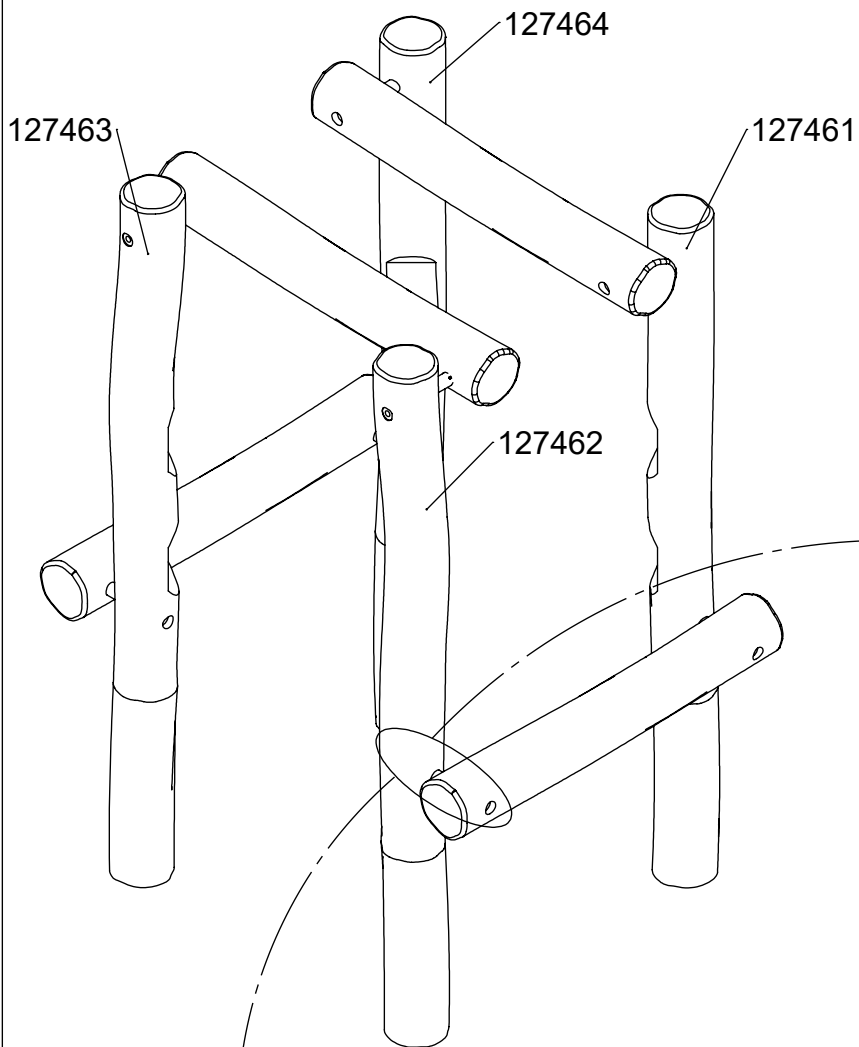

121115
x1

126103
x1

121116
x1

124112
x2

124155
x1

24x	5x30 sxs
16x	5x50 sxs
24x	8x50 sxi

8x	b389
2x	12e007
3x	12e014
4x	12e022
1x	12e074
2x	12e081
1x	V001

[cm]

vinci
play

4x b389

62

137

4,5

Ø 5,5 mm

Ø5.5

8x 8x50sxi

[cm]

vinci
play

12x 5x30sxs

[cm]

vinci
play

8x 8x50sxi

12x 5x30sxs

[cm]

V001

Part No:
000000-
00000

000000-00000

[cm]

vinci
play