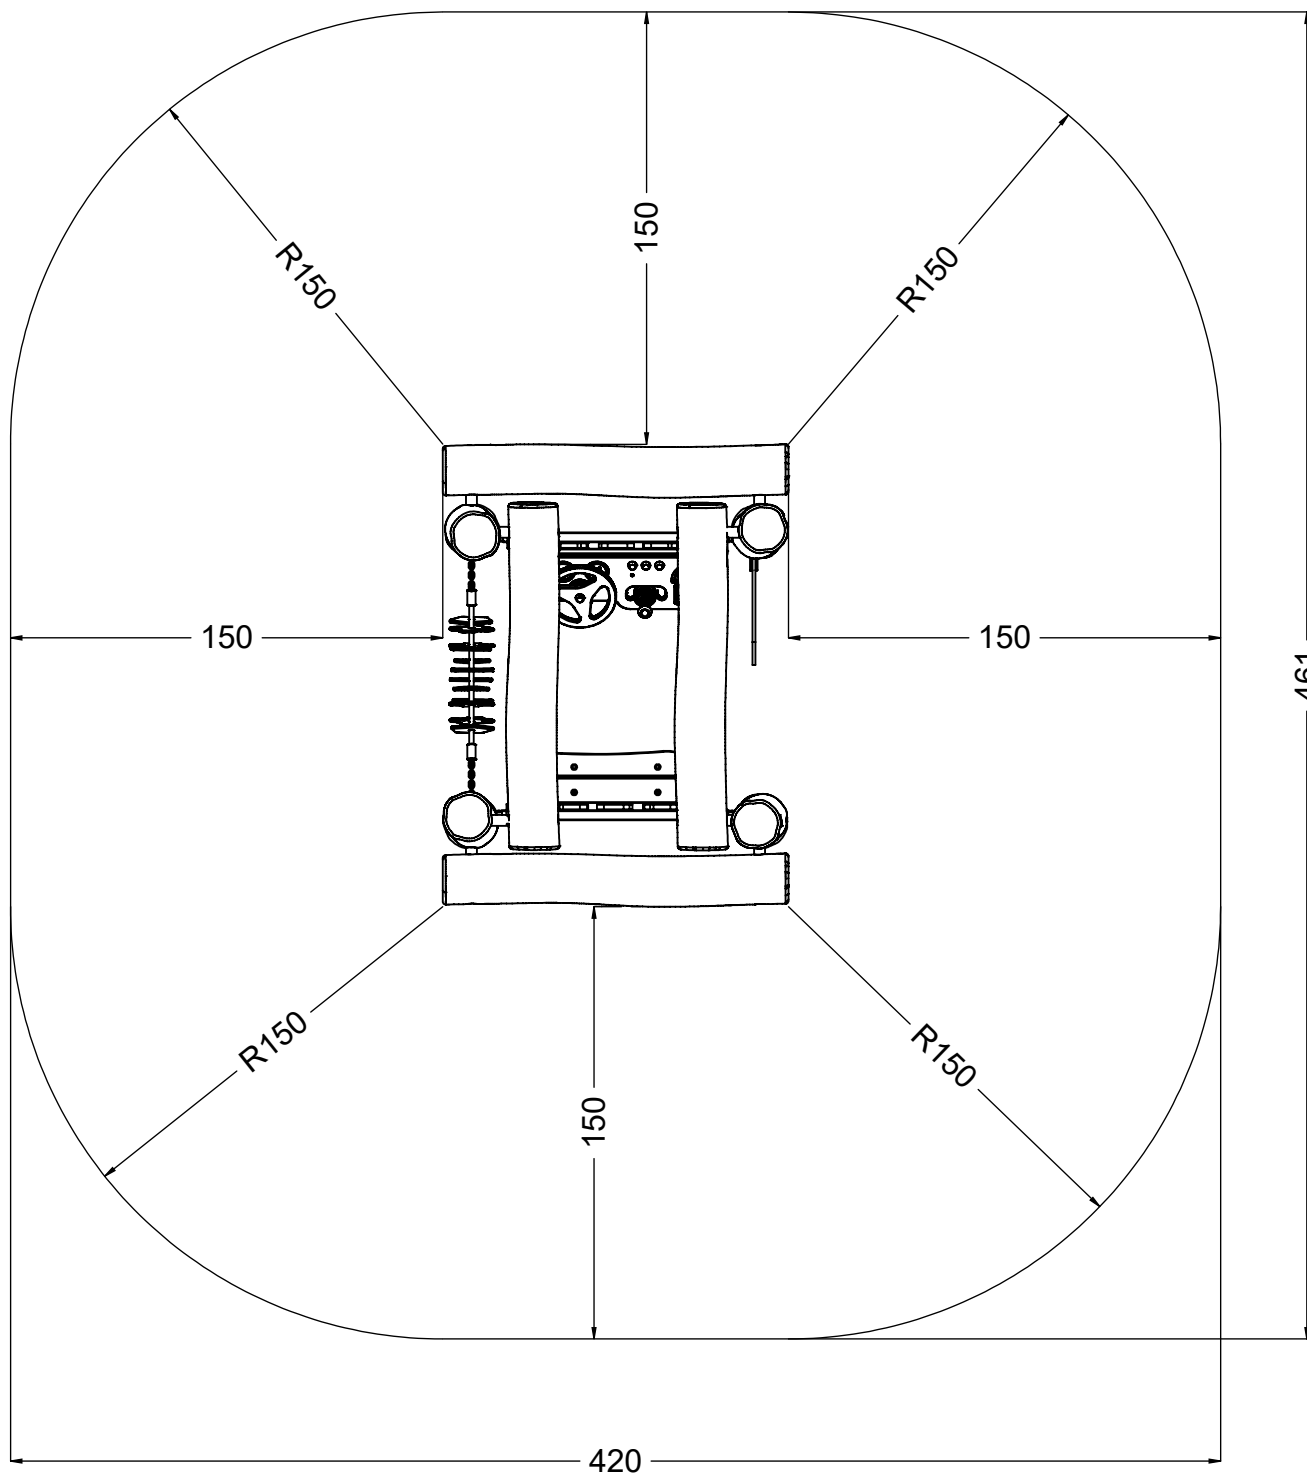

X

V

[cm]

vinci
play

[cm]

vinci
play

127464 (A)
x1

127461 (B)
x1

vinci
play

4x b389

62

137

4,5

Ø 5,5 mm

Ø5.5

8x 8x50sxi

[cm]

vinci
play

12x 5x30sxs

[cm]

vinci
play

8x 8x50sxi

12x 5x30sxs

[cm]

V001

Part No:
000000-
00000

000000-00000

[cm]

vinci
play