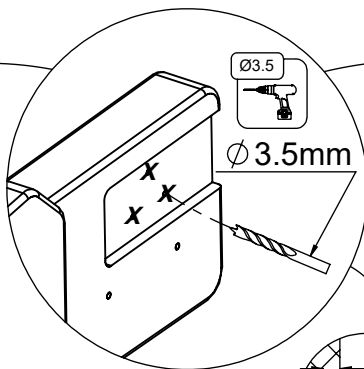

vinci
play

4x b389

62

137

4,5

Ø 5,5 mm

Ø5.5

8x 8x50sxi

[cm]

vinci
play

12x 5x30sxs

[cm]

vinci
play

8x 8x50sxi

12x 5x30sxs

[cm]