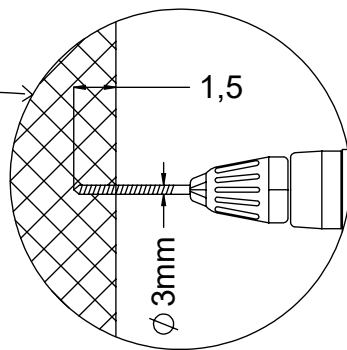

6x 5x30sxs

Ø3.5
Ø 3.5mm

[cm]

vinci
play

4x 8x50sxi

6x 5x30sxs

[cm]

vinci
play

2x 12e007

[cm]

vinci
play

6x 8x50sxi

[cm]

vinci
play

5x 5x80sxs

[cm]

vinci
play

2x 12e083

[cm]

vinci
play

48h

2,9

vinci play
Art. Nr.

202
EN 1176-1:2017