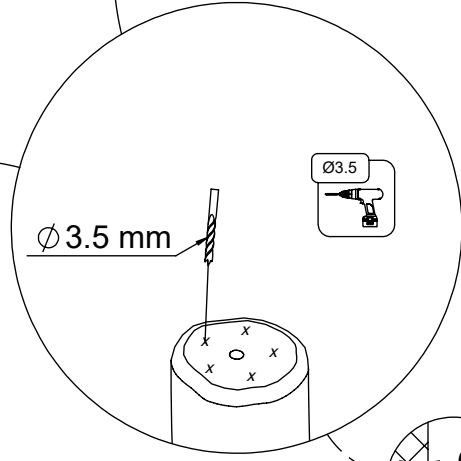

4x 5x50sxs

Ø 3,5mm

4x 5x50sxs

vinci play

[cm]

4x 8x50sxi

[cm]

vinci
play

6x 5x30sxs

Ø3.5
Ø 3.5mm

[cm]

vinci
play

4x 8x50sxi

6x 5x30sxs

[cm]

vinci
play

2x 12e007

[cm]

vinci
play

6x 8x50sxi

[cm]

vinci
play

5x 5x80sxs

[cm]

vinci
play

2x 12e083

[cm]

vinci
play

48h

2,9

vinci play
Art. Nr.

202
EN 1176-1:2017