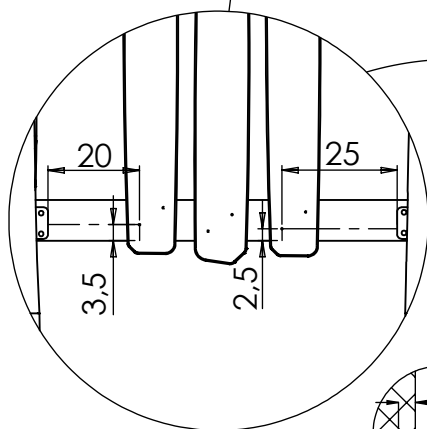

6x **5x50sxs**

[cm]

vinci
play