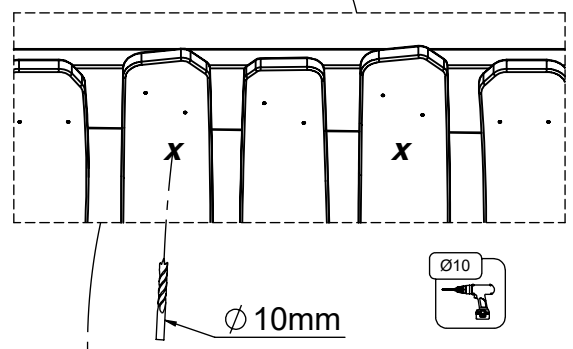

69

1x 12e074

[cm]

vinci
play