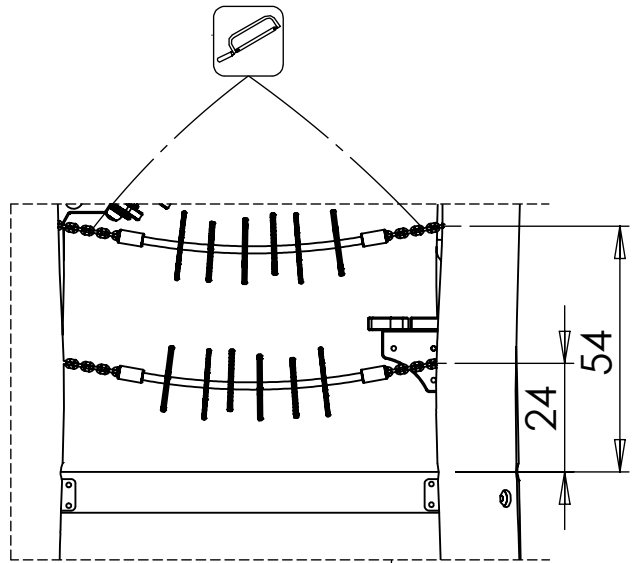

6x 5x30sxs

Ø3.5
Ø 3.5mm

[cm]

vinci
play

4x 8x50sxi

6x 5x30sxs

[cm]

vinci
play

12e014

2x 8x50sxi

[cm]

vinci
play

69

1x 12e074

[cm]

vinci
play

2x 12e007

[cm]

vinci
play

6x 8x50sxi

[cm]

vinci
play

5x 5x80sxs

[cm]

vinci
play

2x 12e083

[cm]

vinci
play

48h

2,9

vinci play
Art. Nr.

202
EN 1176-1:2017