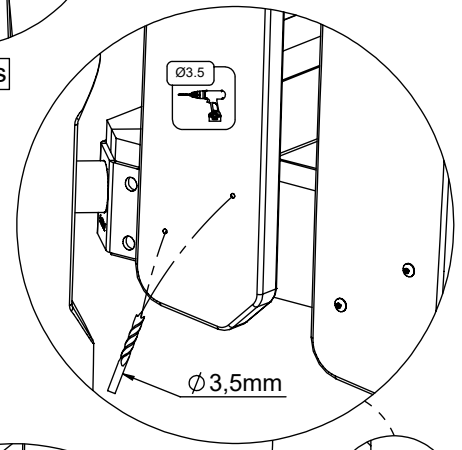

1x 128181

Z

Z

Z

!Z

1x 128181

0,2 !

! 30mm < Z < 85mm

4x 5x50sxs

Ø 3,5mm

4x 5x50sxs

vinci play

[cm]

4x 8x50sxi

[cm]

vinci
play