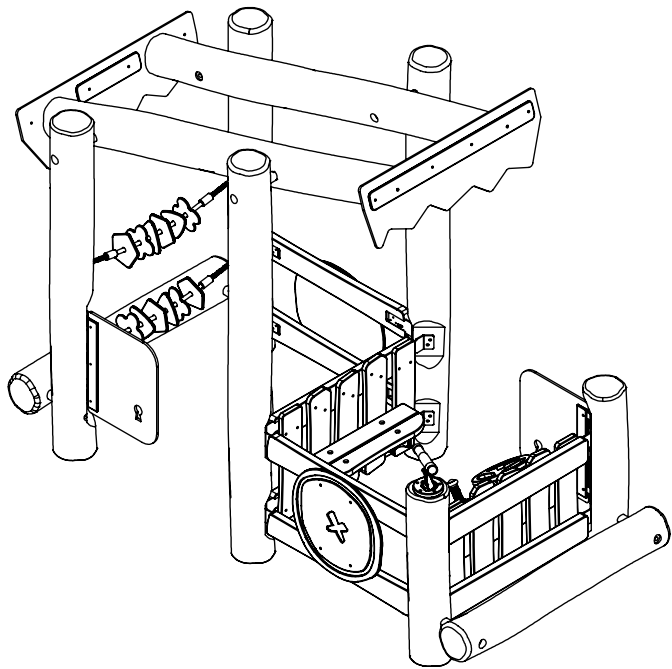

[cm]

vinci
play