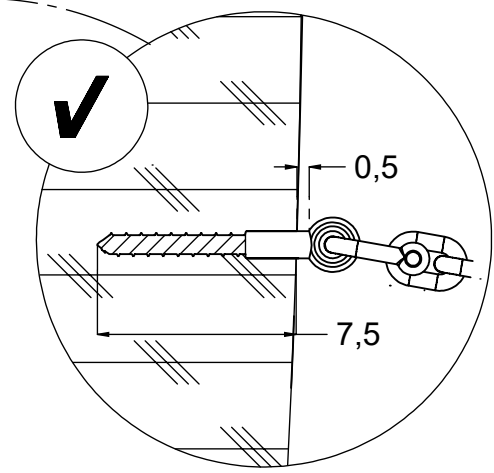

[cm]

vinci
play