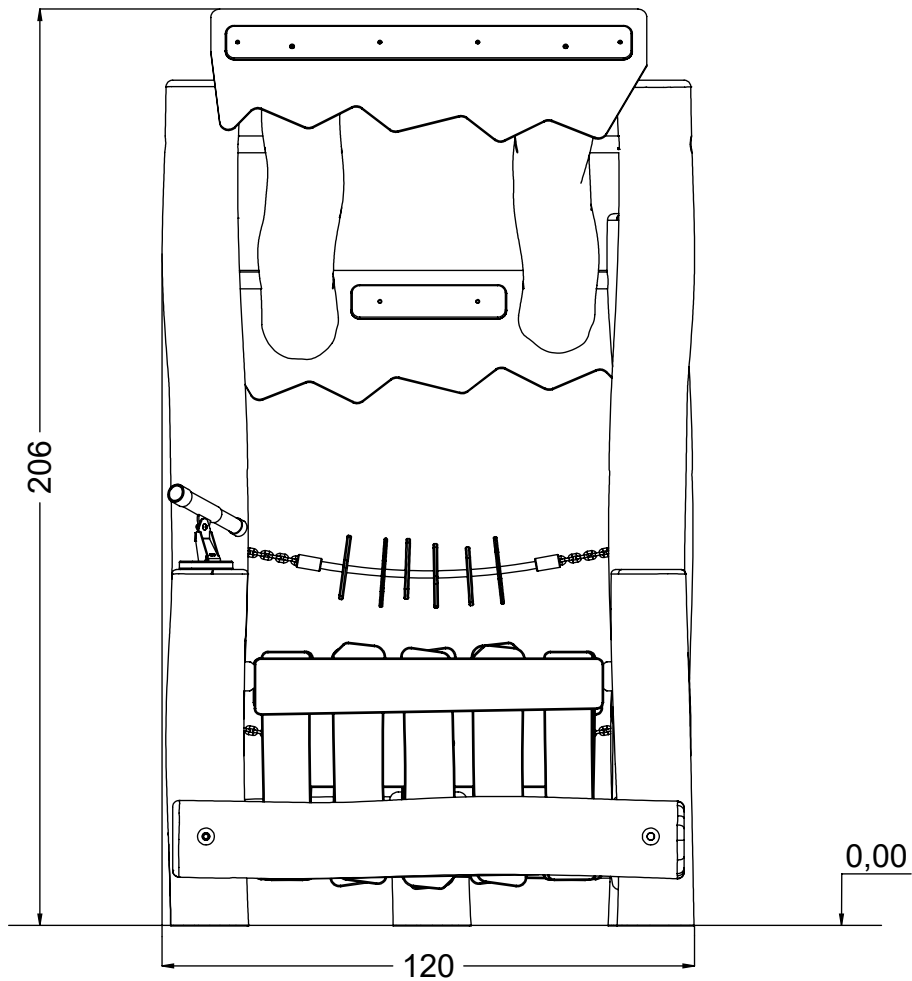

[cm]

vinci
play