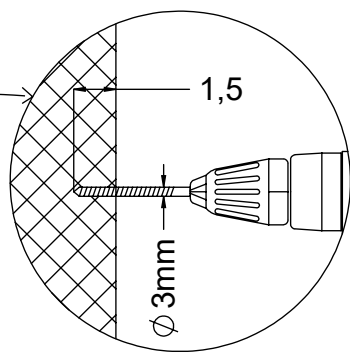

Ø5,5

Ø5,5mm

12x 8x50sxi

[cm]

vinci
play

1x 12e007

[cm]

vinci
play

1x 12e014

[cm]

vinci
play

12e014

2x 8x50sxi

[cm]

vinci
play

5x 5x80sxs

[cm]

vinci
play

[cm]

vinci
play

1x 12e074

Ø 10mm

48h

2,9