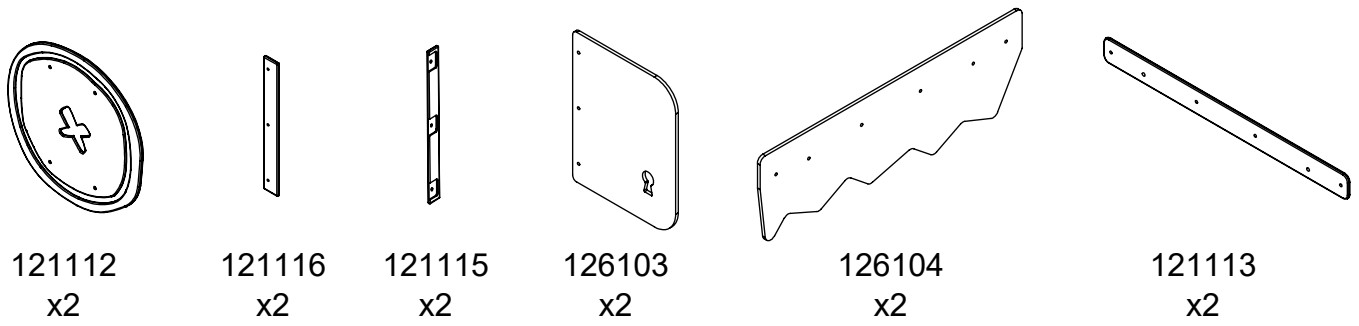

vinci
play

[cm]

3,5h

vinci
play

56x	5x30sxs
16x	5x50sxs
5x	5x80sxs
38x	8x50sxi
4x	8x160 sxt

2x	12e007
1x	12e014
2x	12e022
2x	12e049
1x	12e074
2x	12e081
2x	12e083
1x	12e101
1x	12e103
1x	12e102
8x	b389
4x	b390
1x	V001

Ø5,5

Ø5,5mm

12x 8x50sxi

[cm]

vinci
play

1x 12e007

[cm]

vinci
play