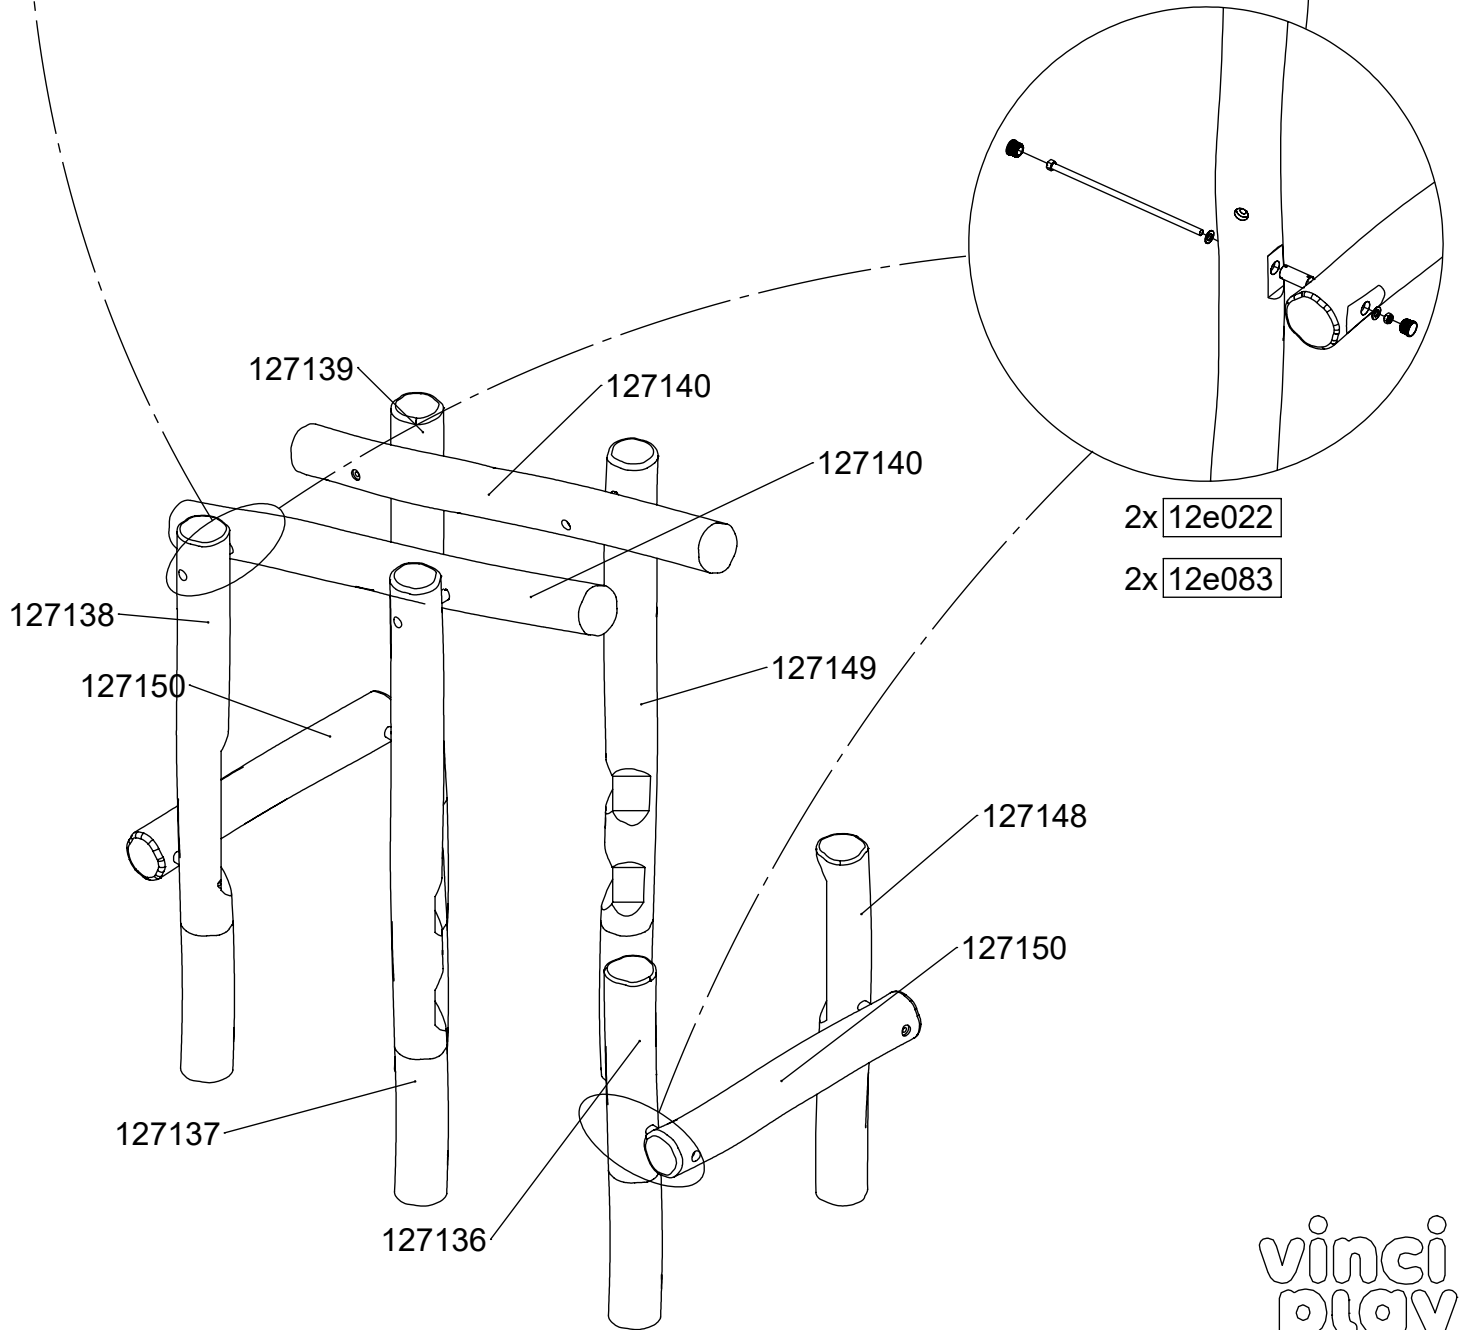

[cm]

vinci
play