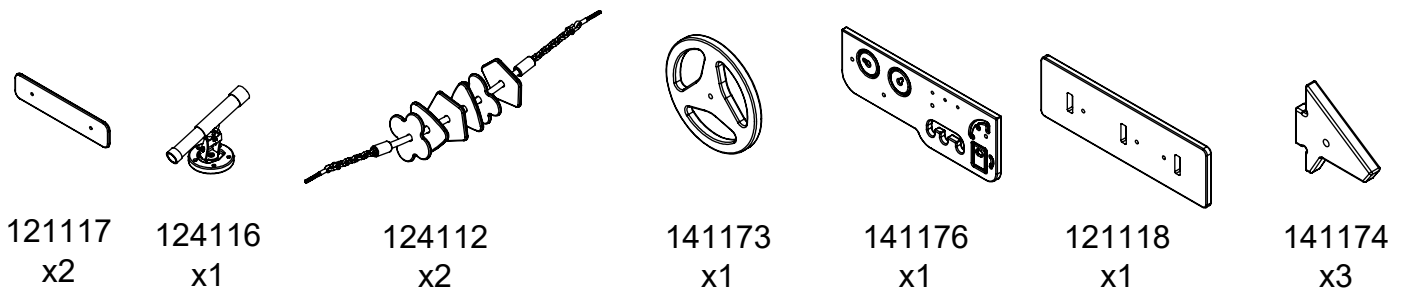

vinci
play

[cm]

3,5h

vinci
play

56x	5x30sxs
16x	5x50sxs
5x	5x80sxs
38x	8x50sxi
4x	8x160 sxt

2x	12e007
1x	12e014
2x	12e022
2x	12e049
1x	12e074
2x	12e081
2x	12e083
1x	12e101
1x	12e103
1x	12e102
8x	b389
4x	b390
1x	V001