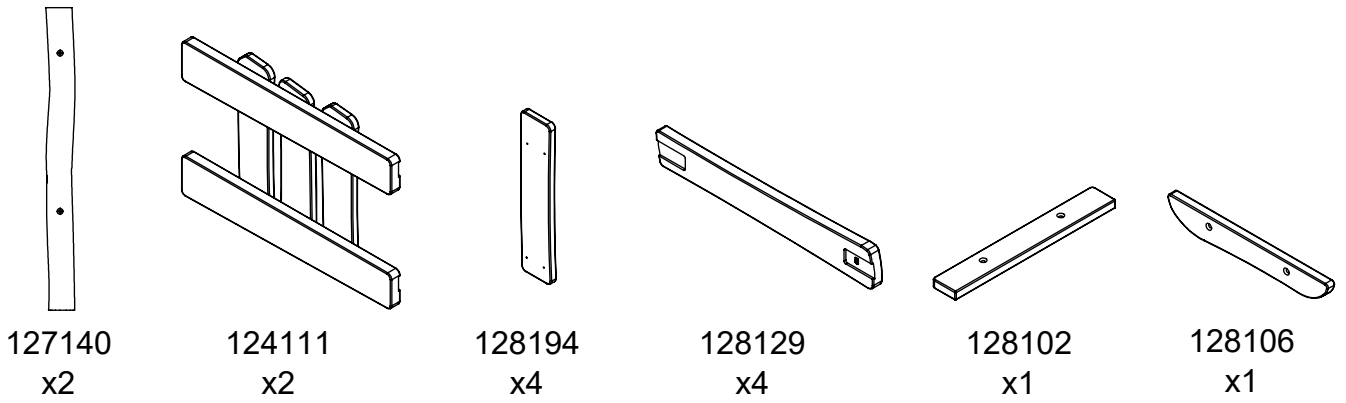

vinci
play

[cm]

3,5h

vinci
play

56x	5x30sxs
16x	5x50sxs
5x	5x80sxs
38x	8x50sxi
4x	8x160 sxt

2x	12e007
1x	12e014
2x	12e022
2x	12e049
1x	12e074
2x	12e081
2x	12e083
1x	12e101
1x	12e103
1x	12e102
8x	b389
4x	b390
1x	V001