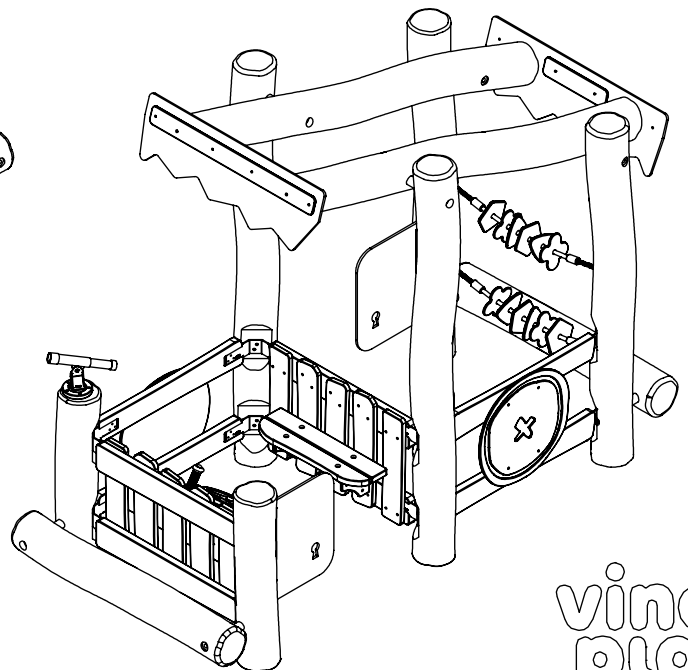

[cm]

vinci
play