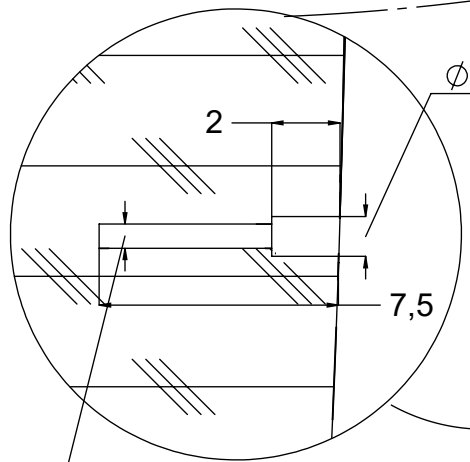

[cm]

vinci
play