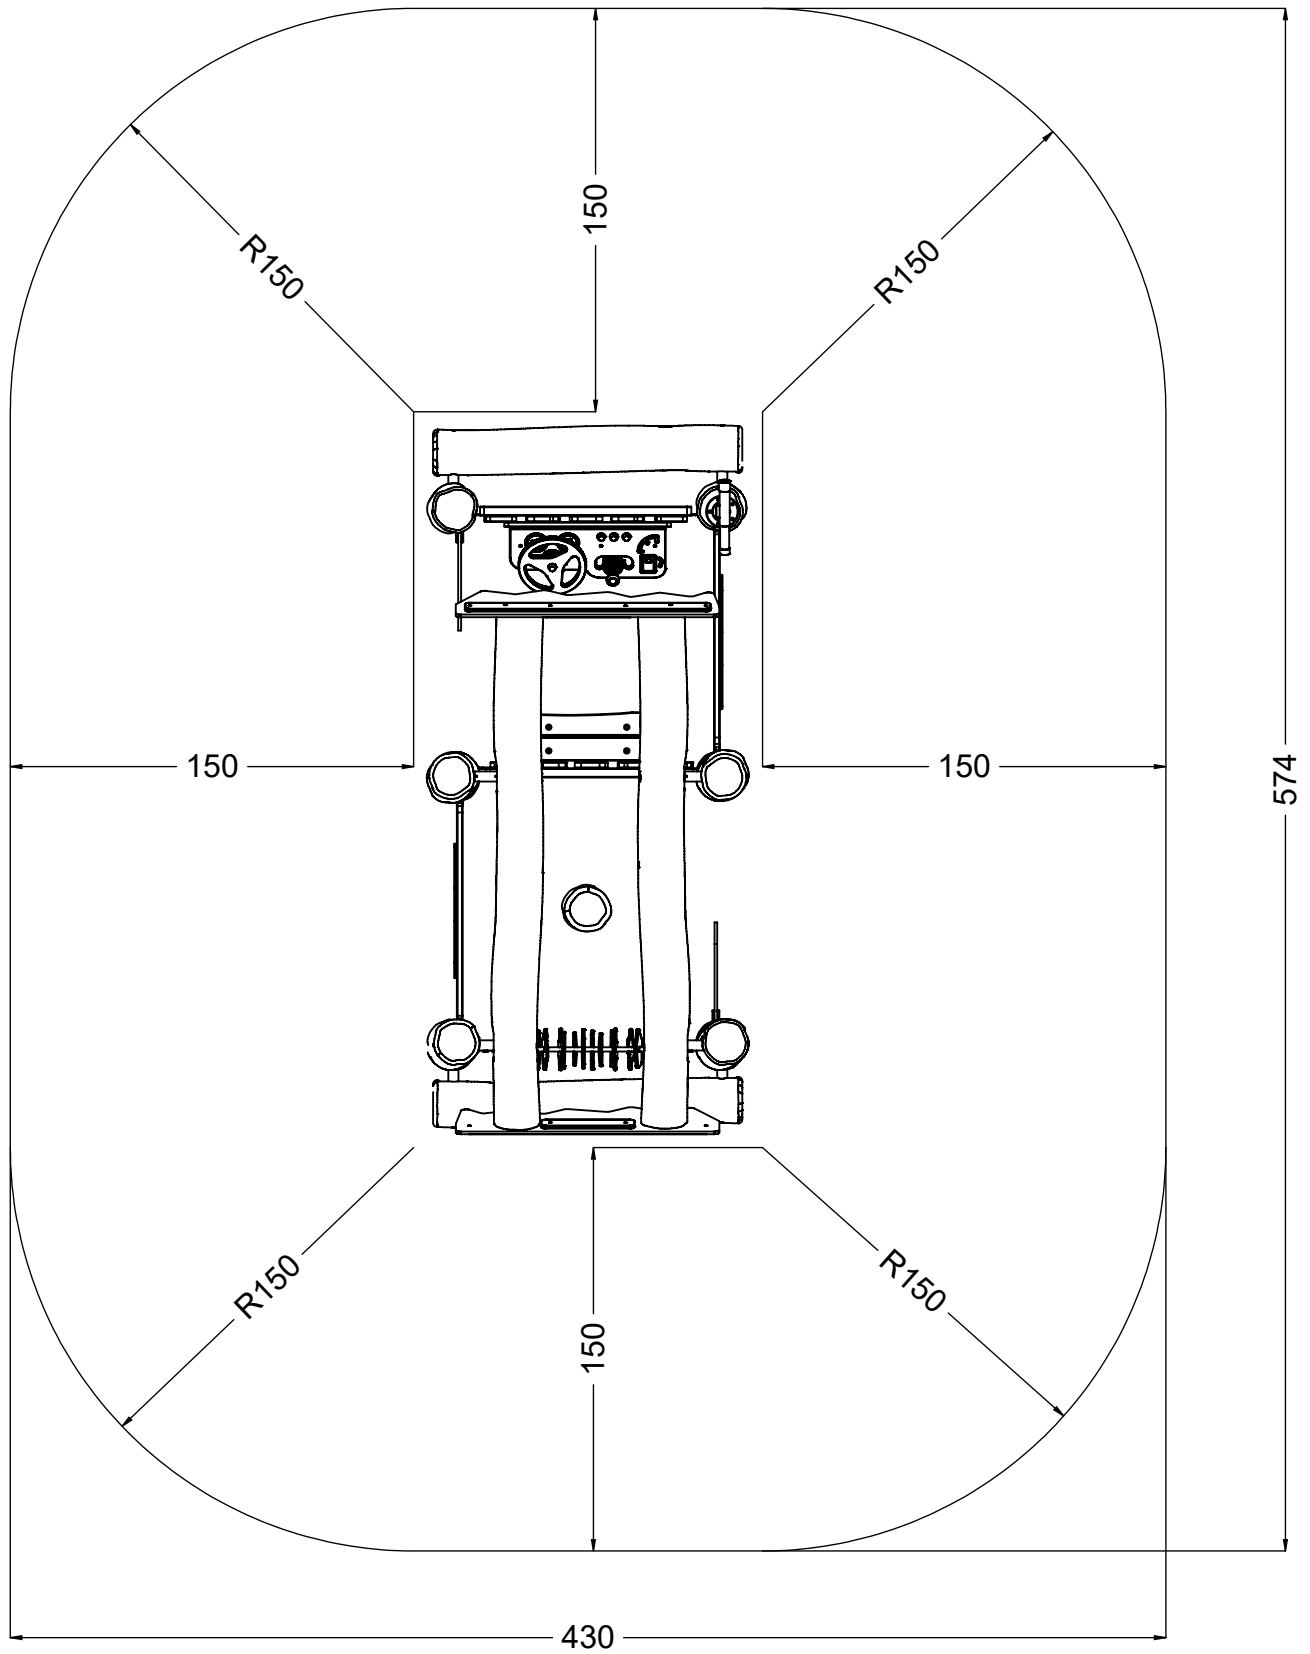

[cm]

vinci
play