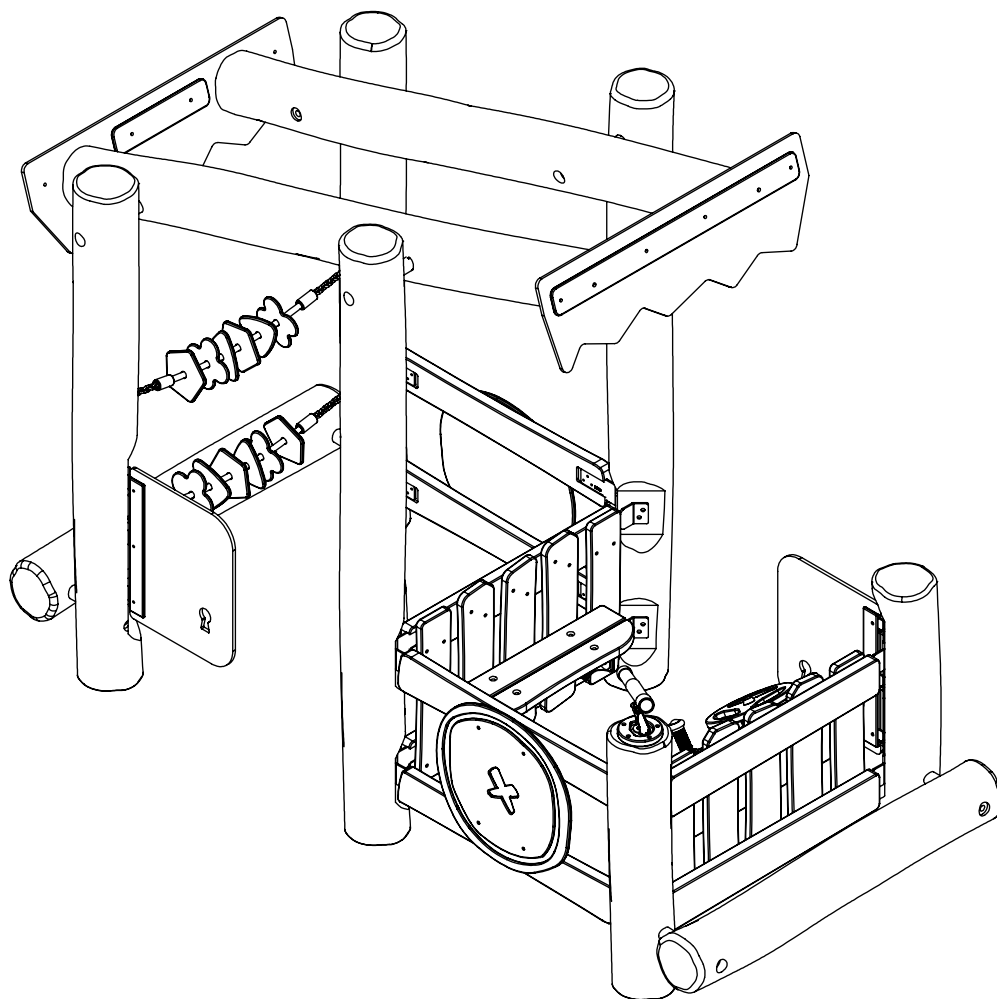

RB1241

v011
16.09.2021
D. P.
[cm]

vinci
play