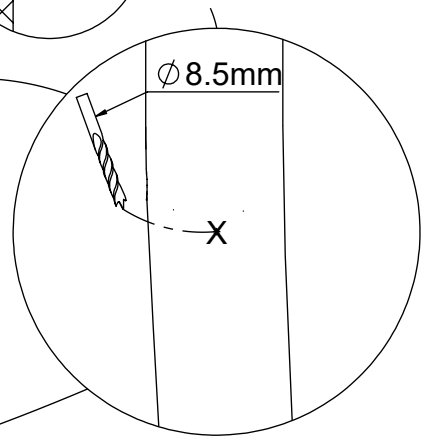

[cm]

vinci
play