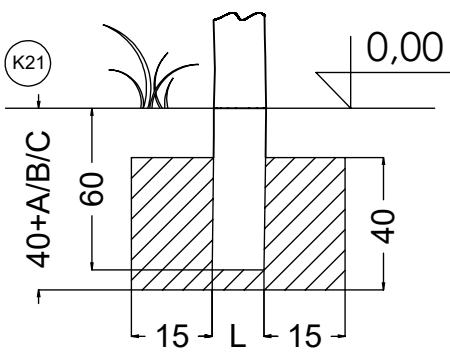

[cm]

x2
4,5h

48h
K21 x7 >0.06m³
K1 x2 >0.06m³

vinci
play