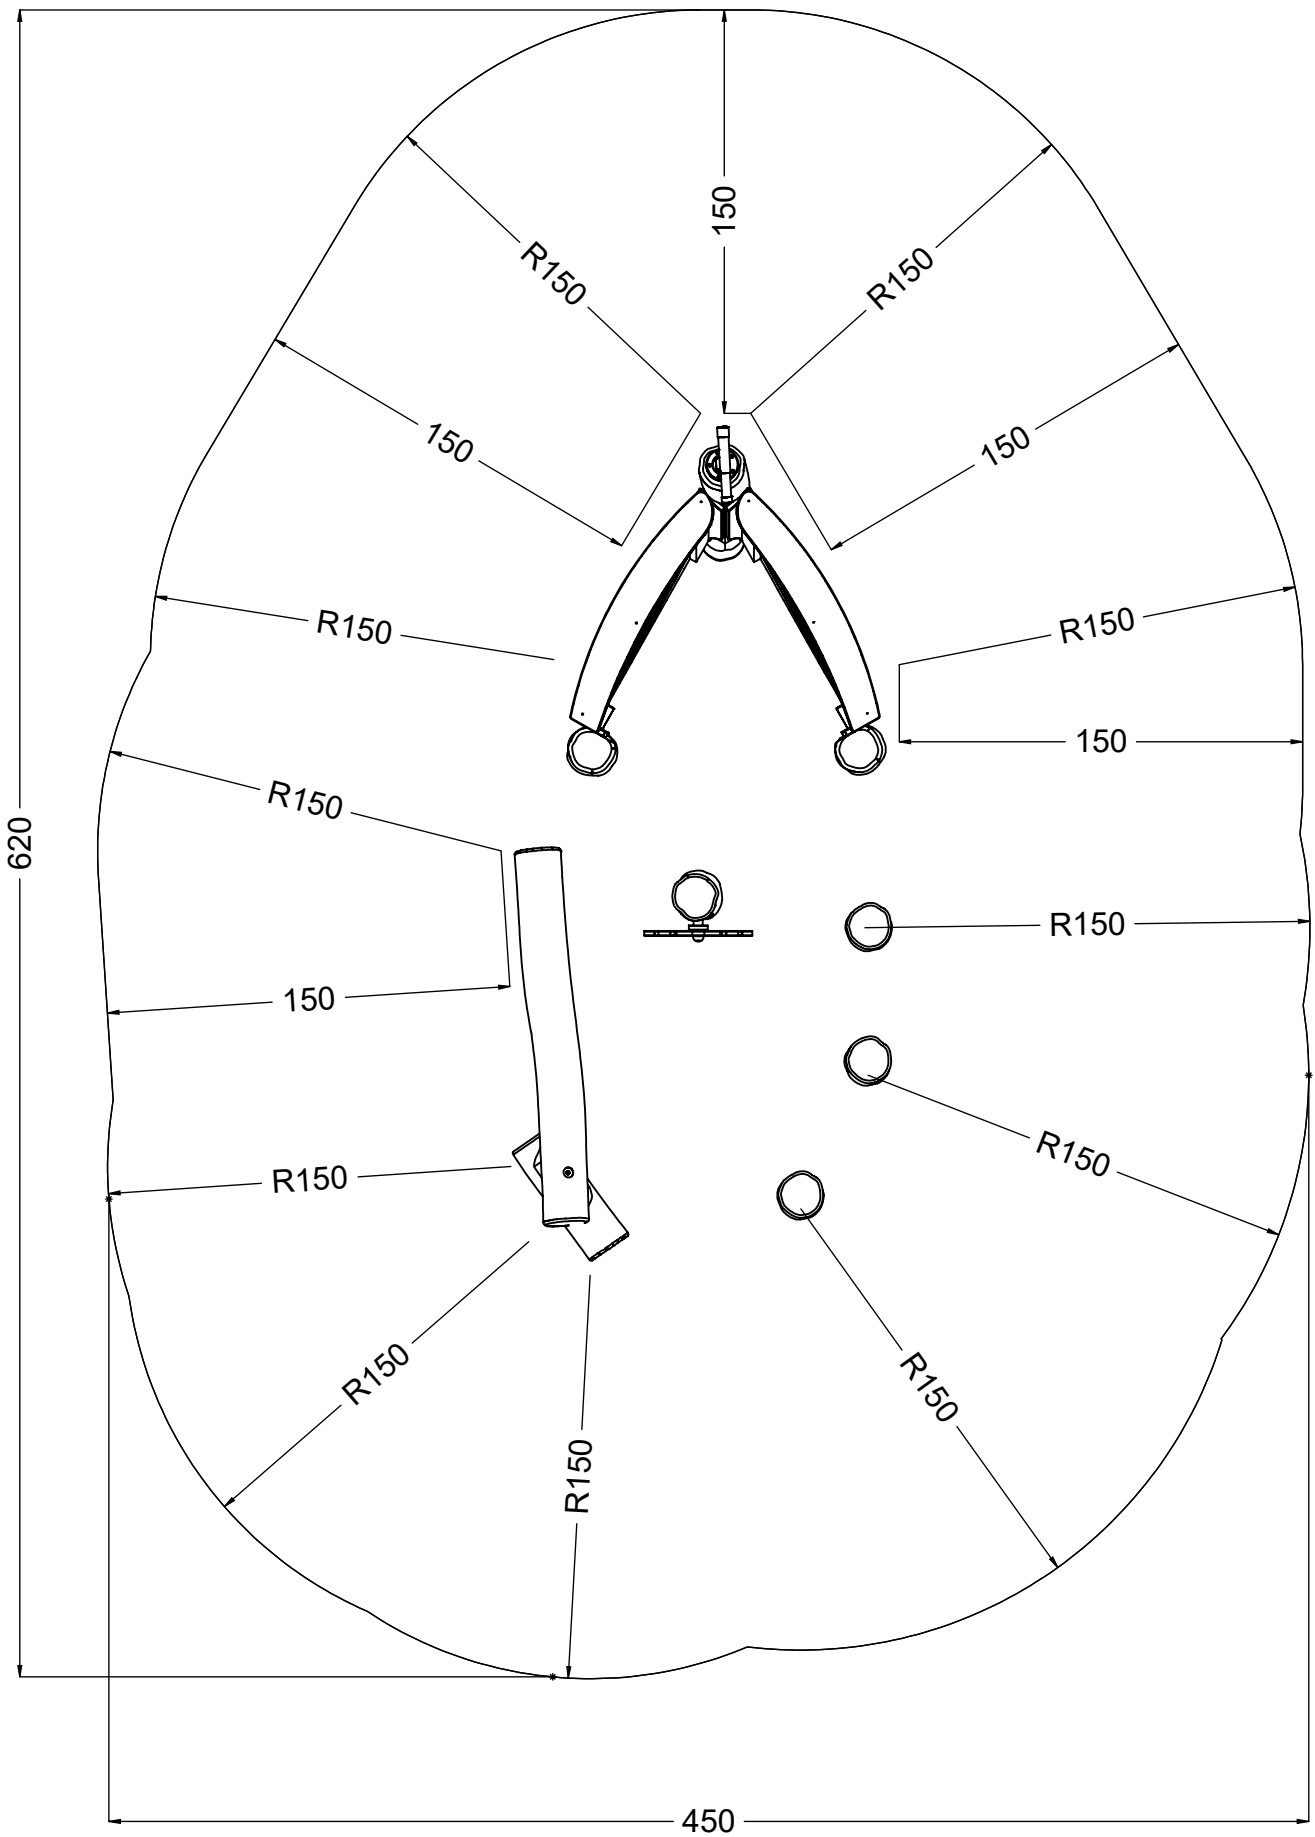

[cm]

vinci
play