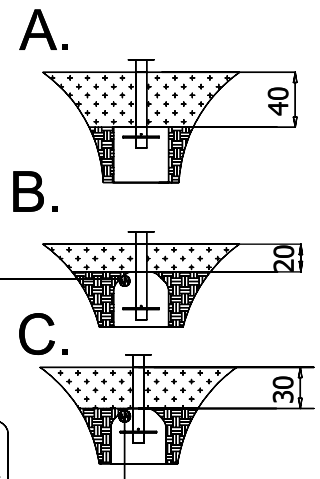

[cm]

x2
4,5h

48h
K21 x7 >0.06m³
K1 x2 >0.06m³

vinci
play