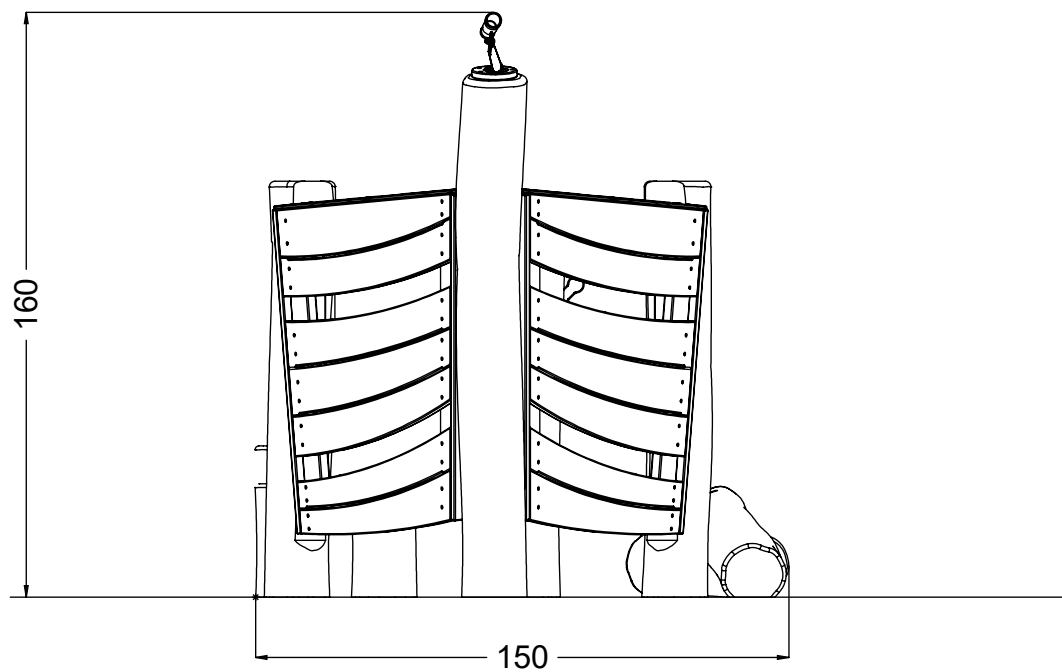

[cm]

vinci
play