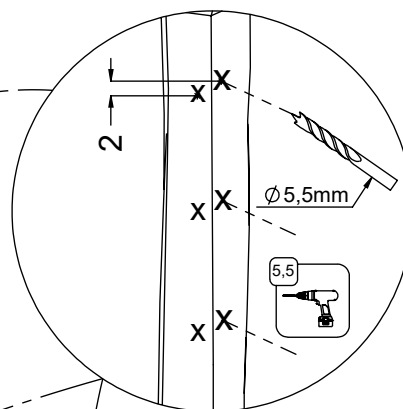

4x 5x50 sxs

128249
128137

[cm]

vinci
play

2x

128250
128165

4x 5x50 sxs

[cm]

2x

3x 5x50 sxs

Ø 3,5mm

[cm]

vinci
play

6x 5x80 sxs

[cm]

vinci
play

5,5

Ø 5,5mm

7.

2x 8x50sxi

1x 12e010

[cm]

vinci play

4x 8x50sxi