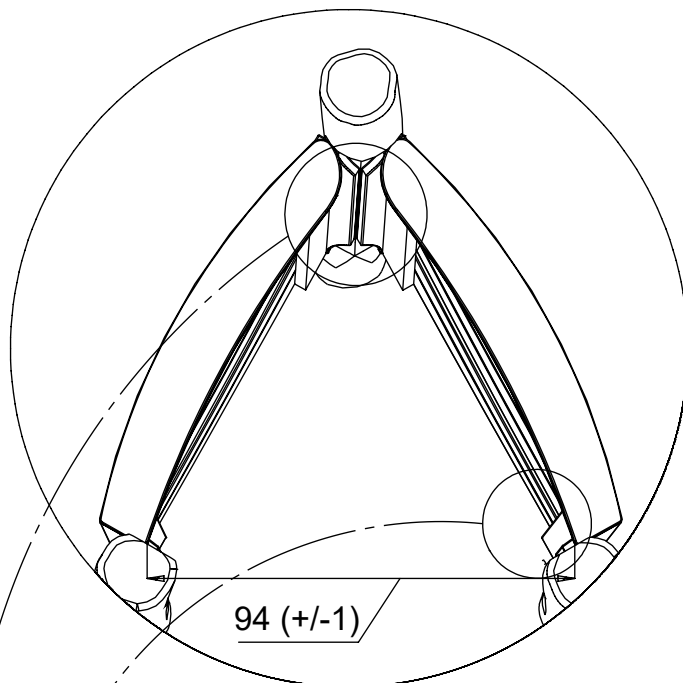

4x 5x50 sxs

128249
128137

[cm]

vinci
play

2x

128250
128165

4x 5x50 sxs

[cm]

2x

3x 5x50 sxs

Ø 3,5mm

[cm]

vinci
play

6x 5x80 sxs

[cm]

vinci
play

1.

2.

3.

4.

10 mm

1x 12e025

5.

6.

5,5

Ø 5,5mm

7.

2x 8x50sxi

1x 12e010

[cm]

vinci play

4x 8x50sxi