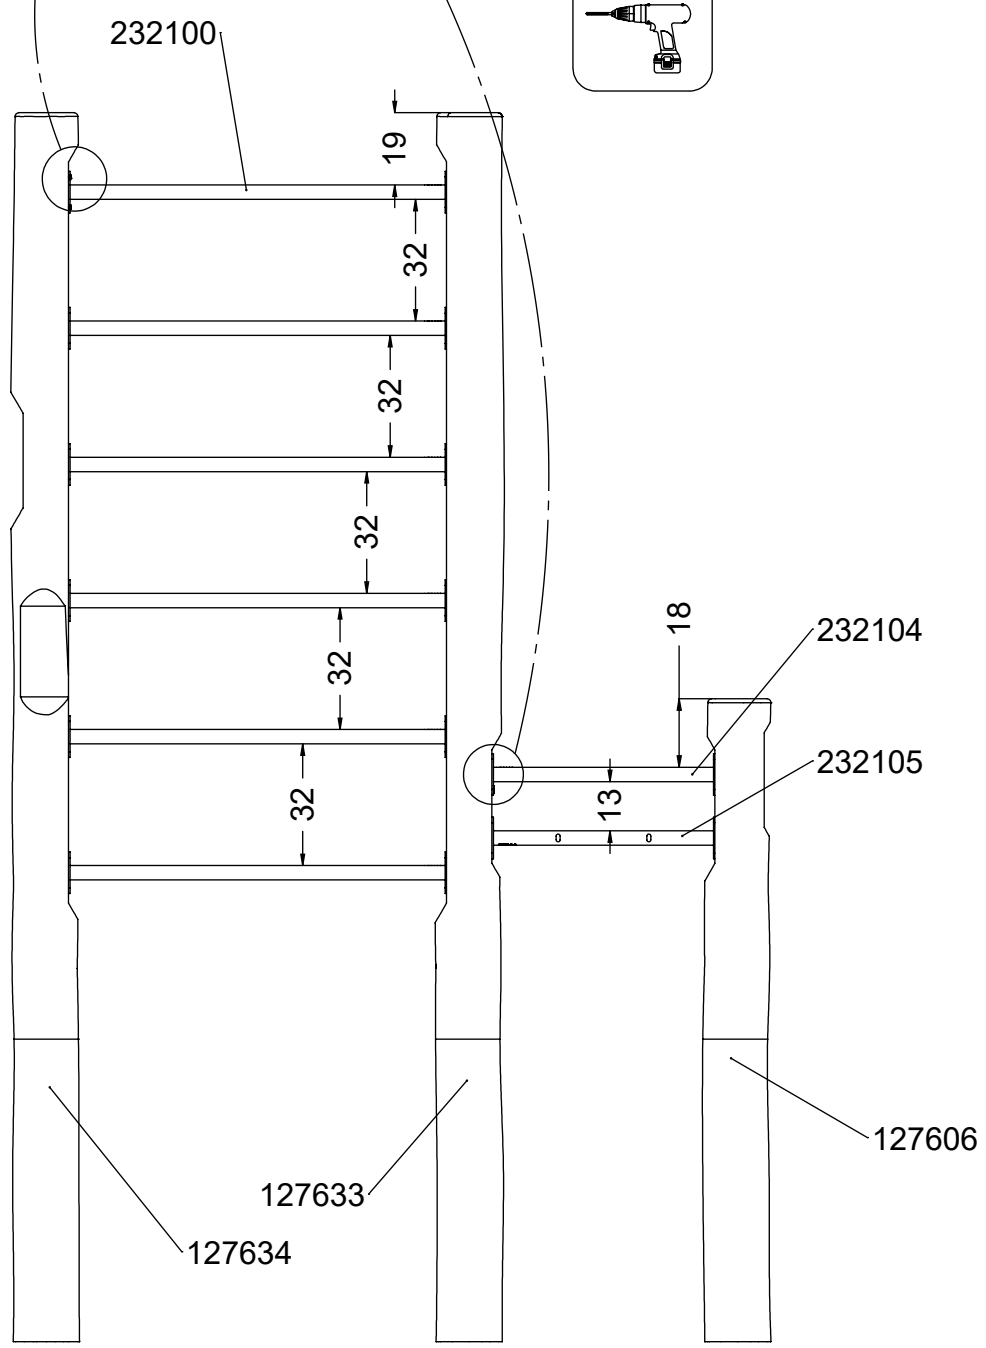

[cm]

vinci
play

64x8x50sxi

[cm]

vinci
play

8x **8x50sxi**

[cm]

vinci
play

1x **23e043**

24x **8x50sxi**

[cm]

vinci
play

2x 12e107

i429

i429

232109

0,00

Part No:
000000-
00000

000000-00000

[cm]

vinci
play