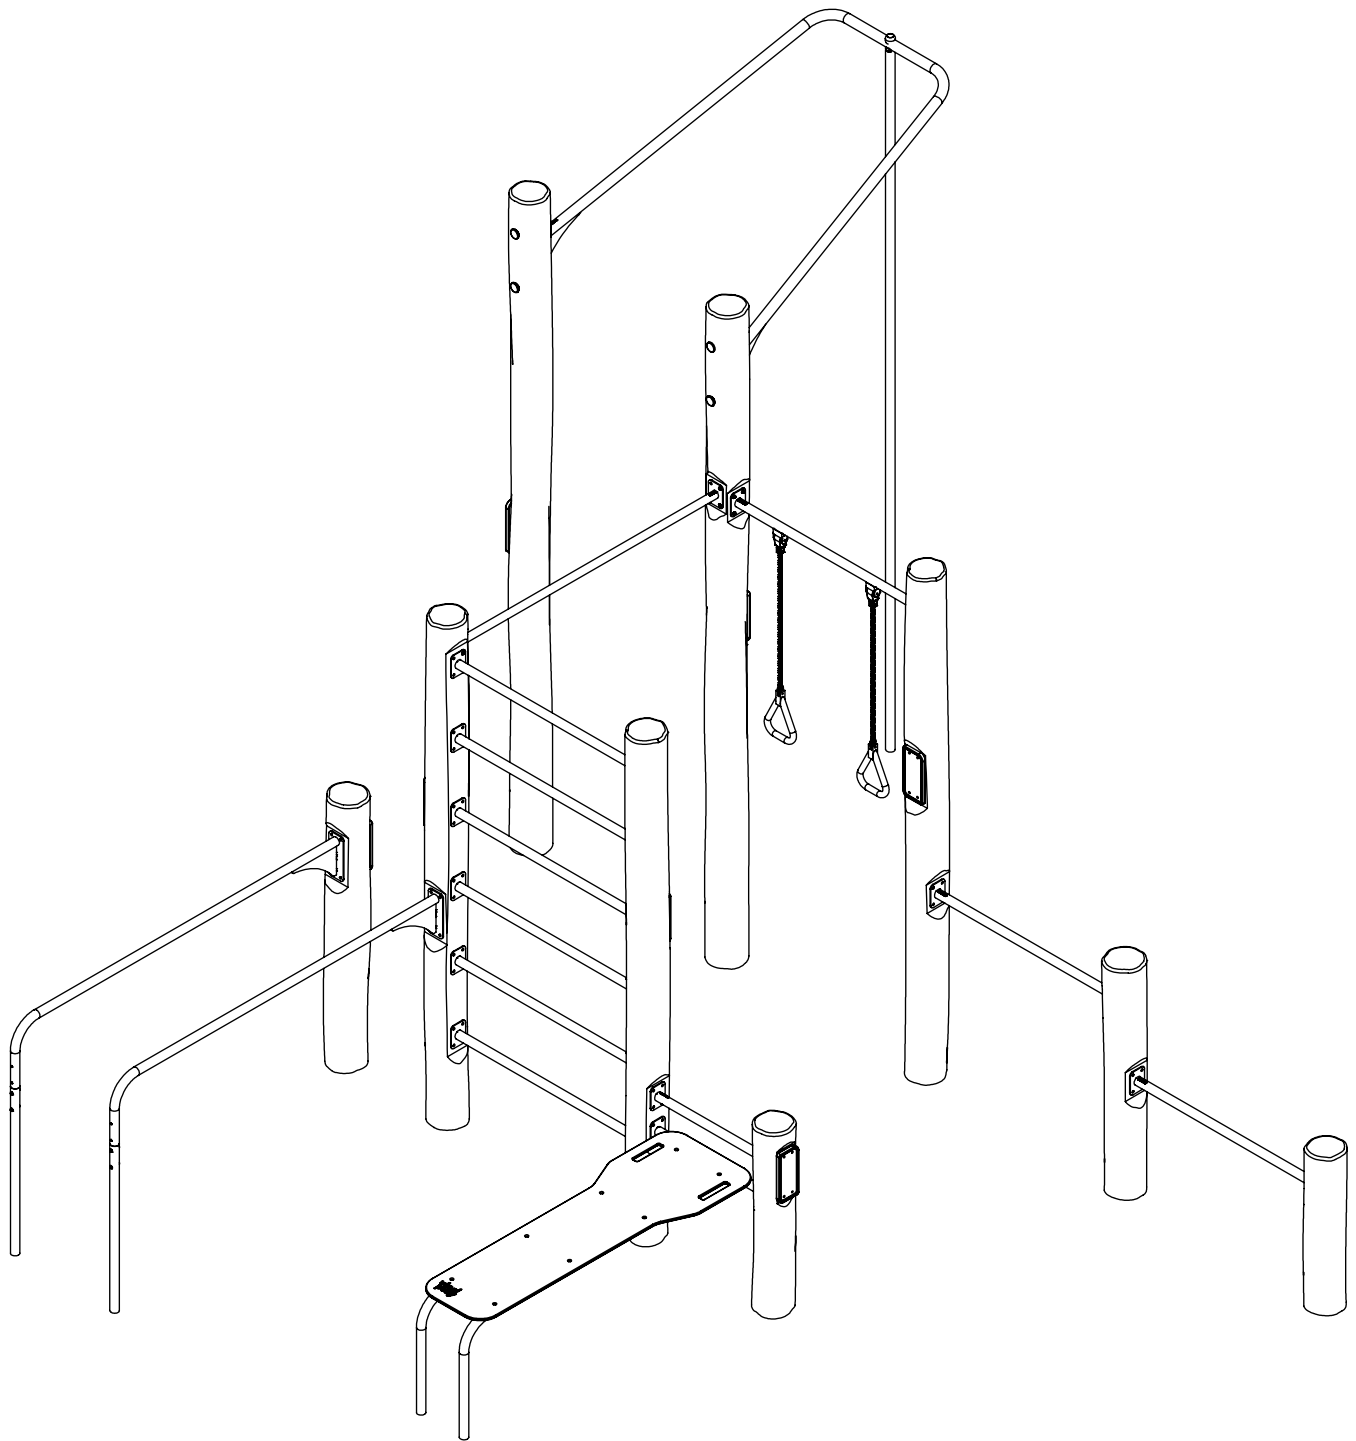

RB2325

6h

48h

K17
x2

>0,06m³

K25
x7

>0,06m³

K29
x7

vinci
play

[cm]

vinci
play

[cm]

vinci play

127606 A
x1

127633 B
x1

127634 C
x1

[cm]

vinci
play

64x8x50sxi

[cm]

vinci
play

8x **8x50sxi**

[cm]

vinci
play

0,00

Part No:
000000-
00000

000000-00000

[cm]

vinci
play