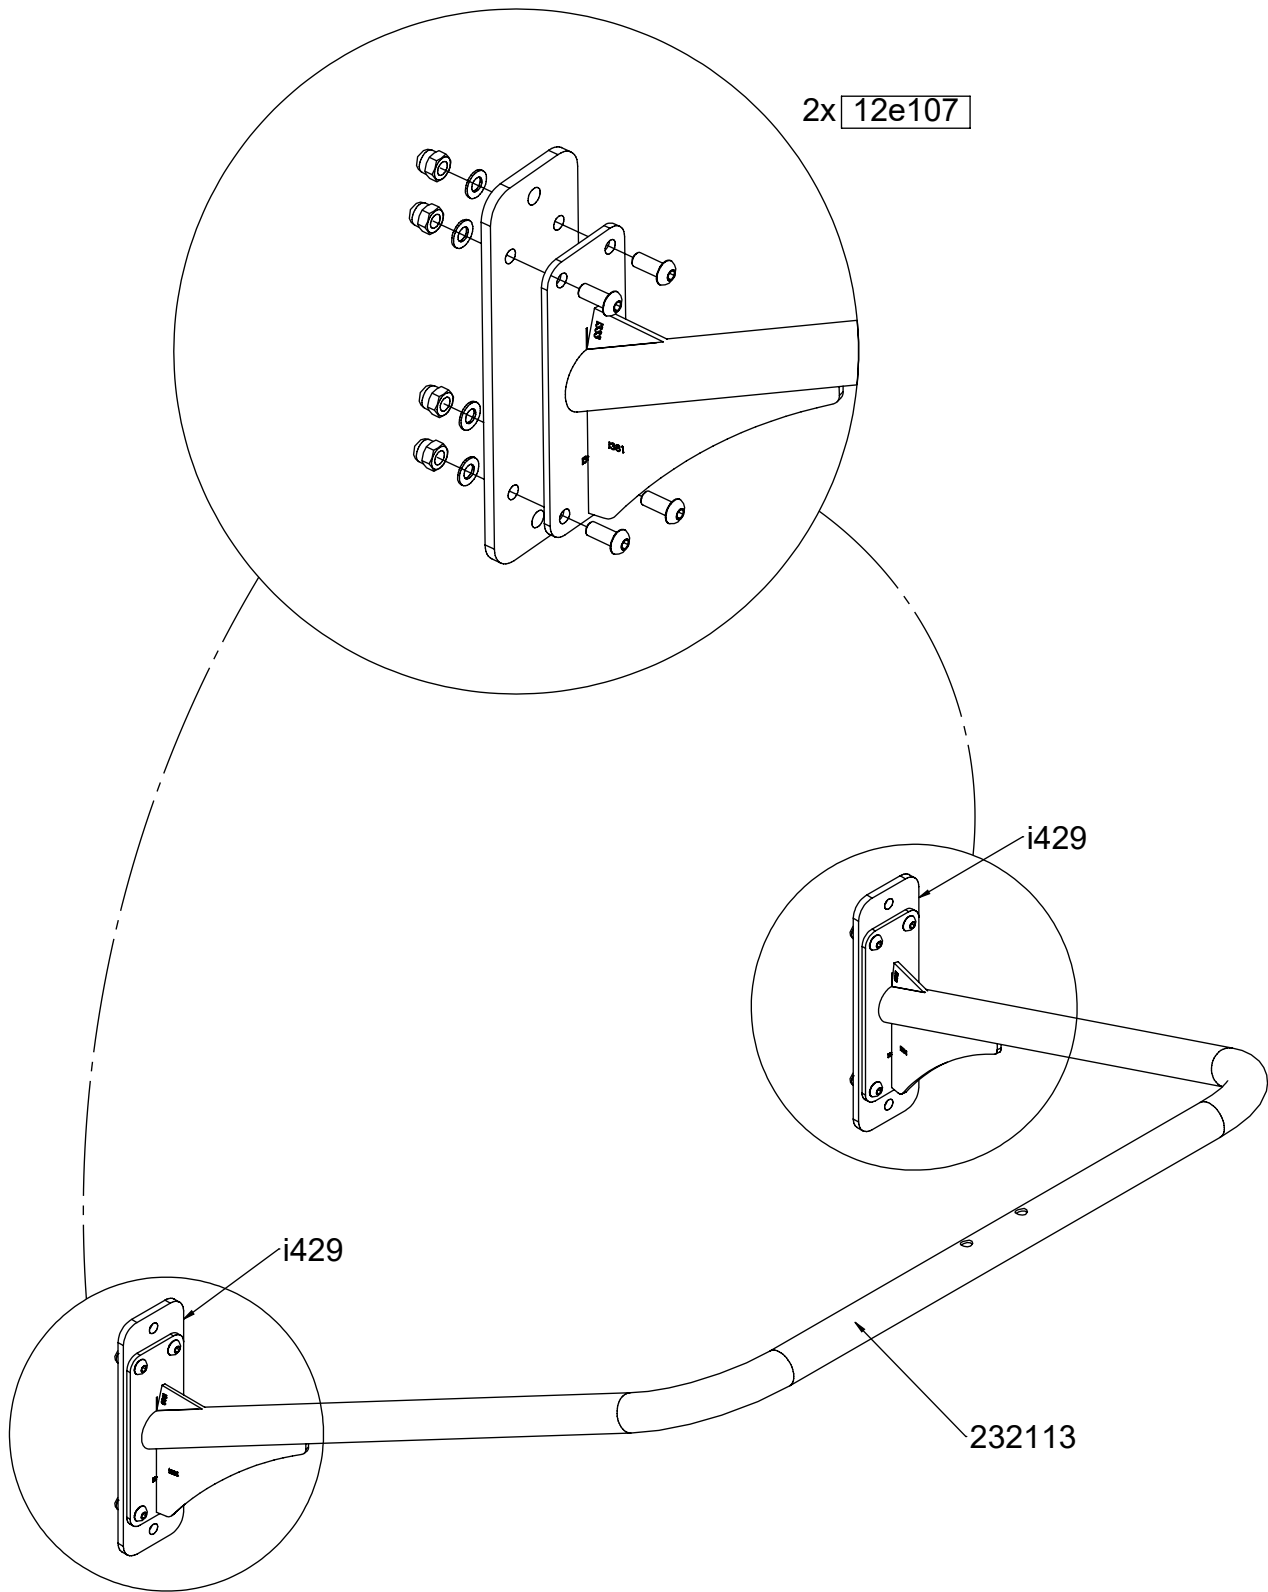

vinci
play

K29

vinci play

[cm]

127680 A
x1

127670 B
x1

232113
x1

235101
x1

4x	8x50sxi
1x	231101
1x	126312
2x	12e005
2x	12e107
1x	23e046
1x	E86
2x	i429

2x 12e107

i429

i429

232113

[cm]

vinci
play

2x 12e005

[cm]

vinci
play

Part No:
000000-
00000

000000-00000

[cm]

vinci
play