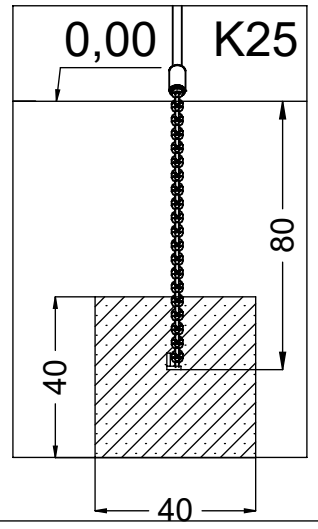

vinci
play

K29

vinci play

[cm]

127680 A
x1

127670 B
x1

232113
x1

235101
x1

4x	8x50sxi
1x	231101
1x	126312
2x	12e005
2x	12e107
1x	23e046
1x	E86
2x	i429

2x 12e107

i429

i429

232113

[cm]

vinci
play

2x 12e005

[cm]

vinci
play

Part No:
000000-
00000

000000-00000

[cm]

vinci
play