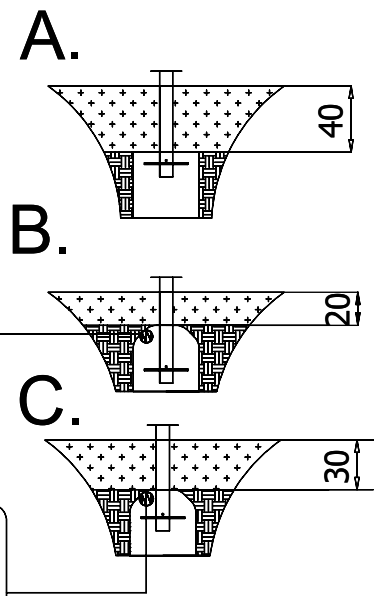

vinci
play

K29

vinci play

[cm]

127680 A
x1

127670 B
x1

232113
x1

235101
x1

4x	8x50sxi
1x	231101
1x	126312
2x	12e005
2x	12e107
1x	23e046
1x	E86
2x	i429

2x 12e107

i429

i429

232113

[cm]

vinci
play

2x 12e005

[cm]

vinci
play

Part No:
000000-
00000

000000-00000

[cm]

vinci
play