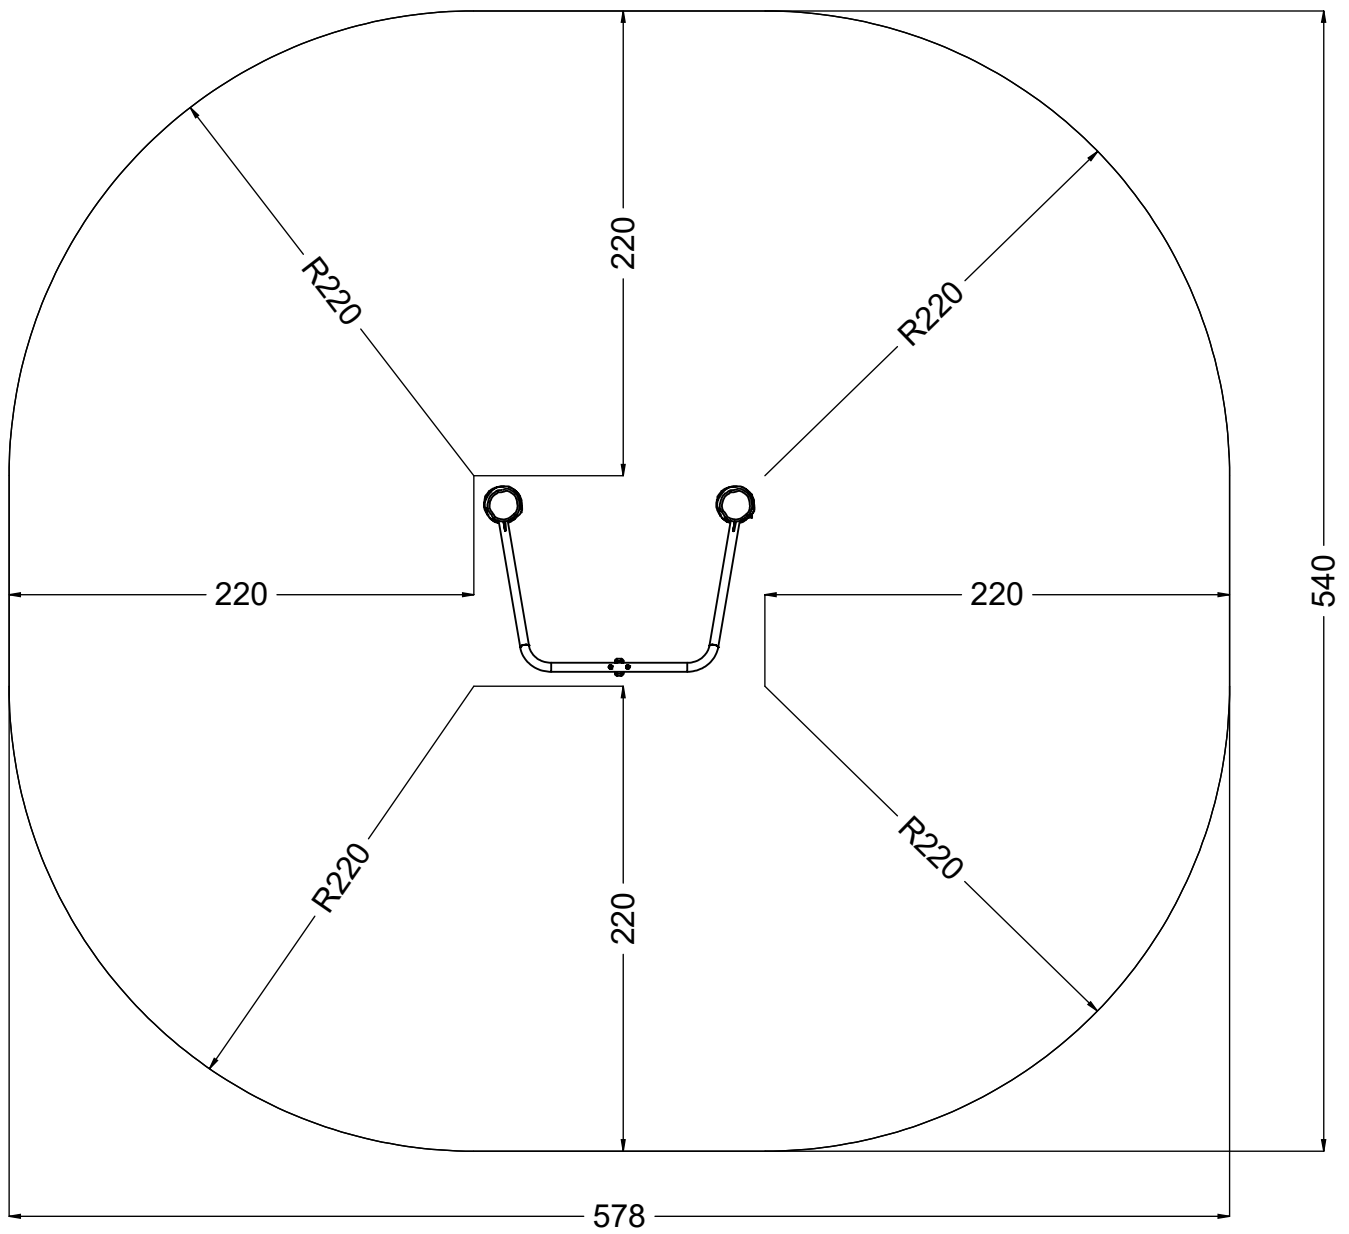

[cm]

vinci
play