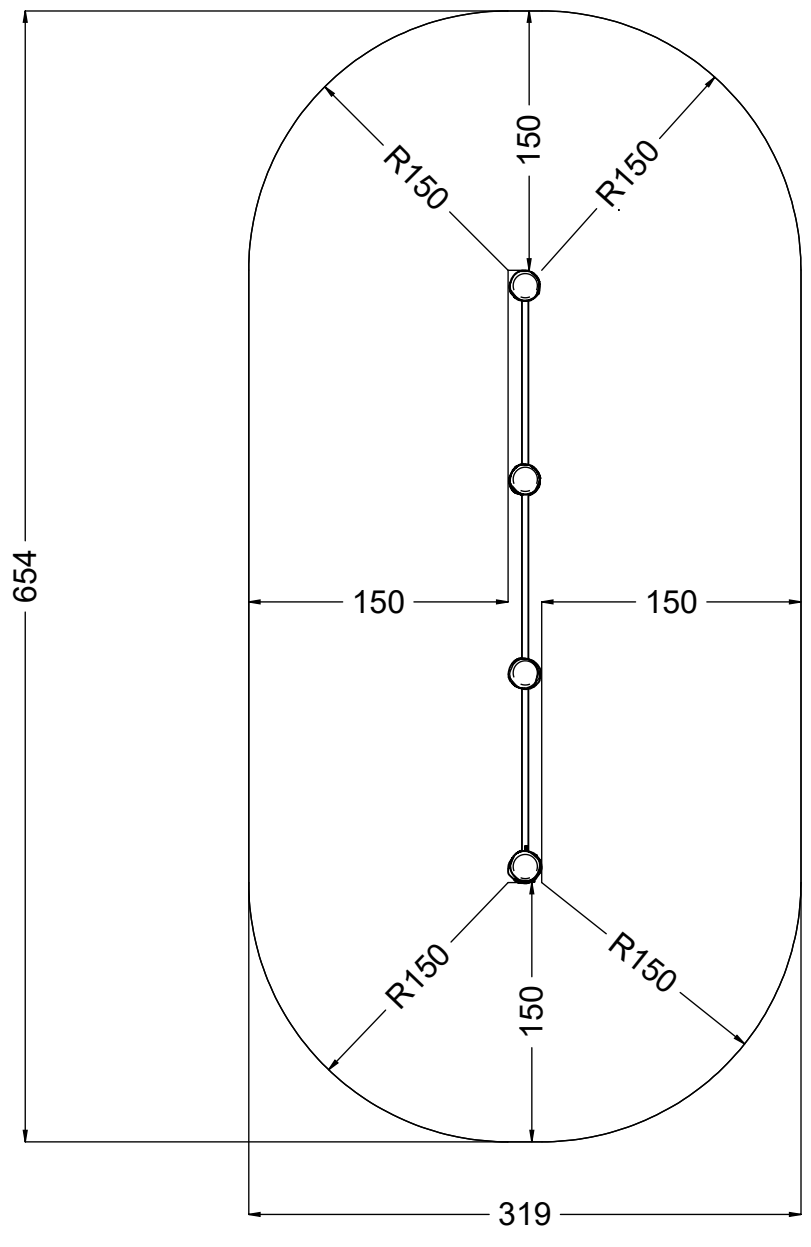

RB2304

v010
14.07.2021
D. P.
[cm]

vinci
play

[cm]

vinci
play

[cm]

vinci
play

[cm]

vinci play

127604 (A)
x1

127603 (B)
x1

127602 (C)
x1

127601 (D)
x1

232100
x3

28x	8x50sxi
1x	126304
1x	231101

24x8x50sxi

[cm]

vinci
play

Part No:
000000-
00000

000000-00000