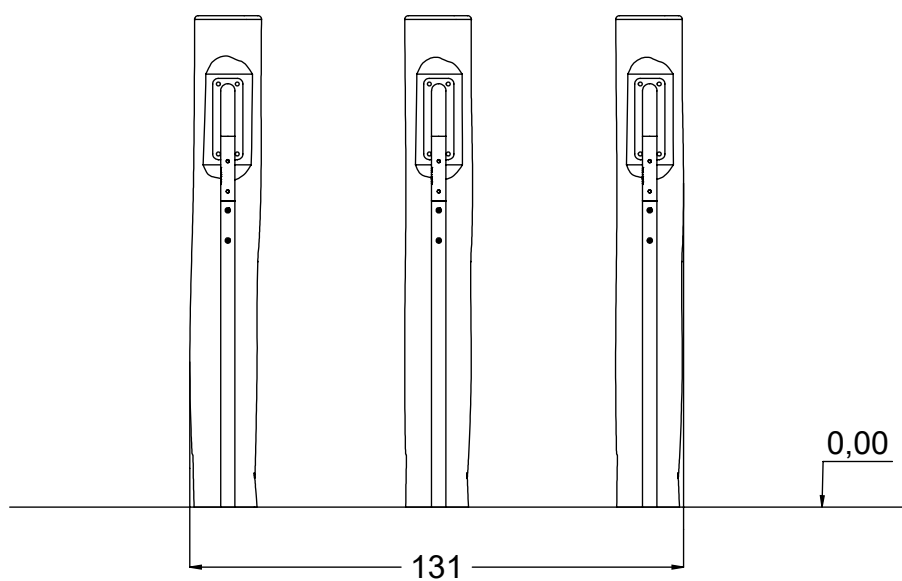

[cm]

vinci
play