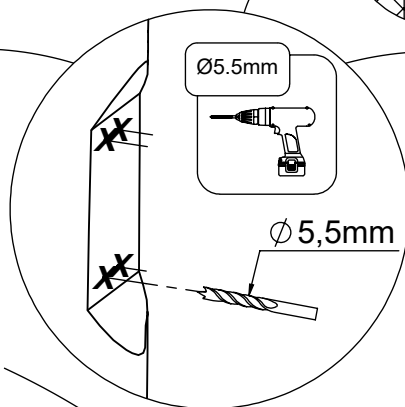

vinci
play

[cm]

vinci play

127598 (A)
x1

127599 (B,C)
x1

232102
x3

233120
x3

16x	8x50sxi
1x	126302
1x	231101
24x	M8x16

24x **M8x16**

8x **8x50sxi**

[cm]

vinci
play

4x **8x50sxi**

Part No:
000000-
00000

000000-00000

[cm]