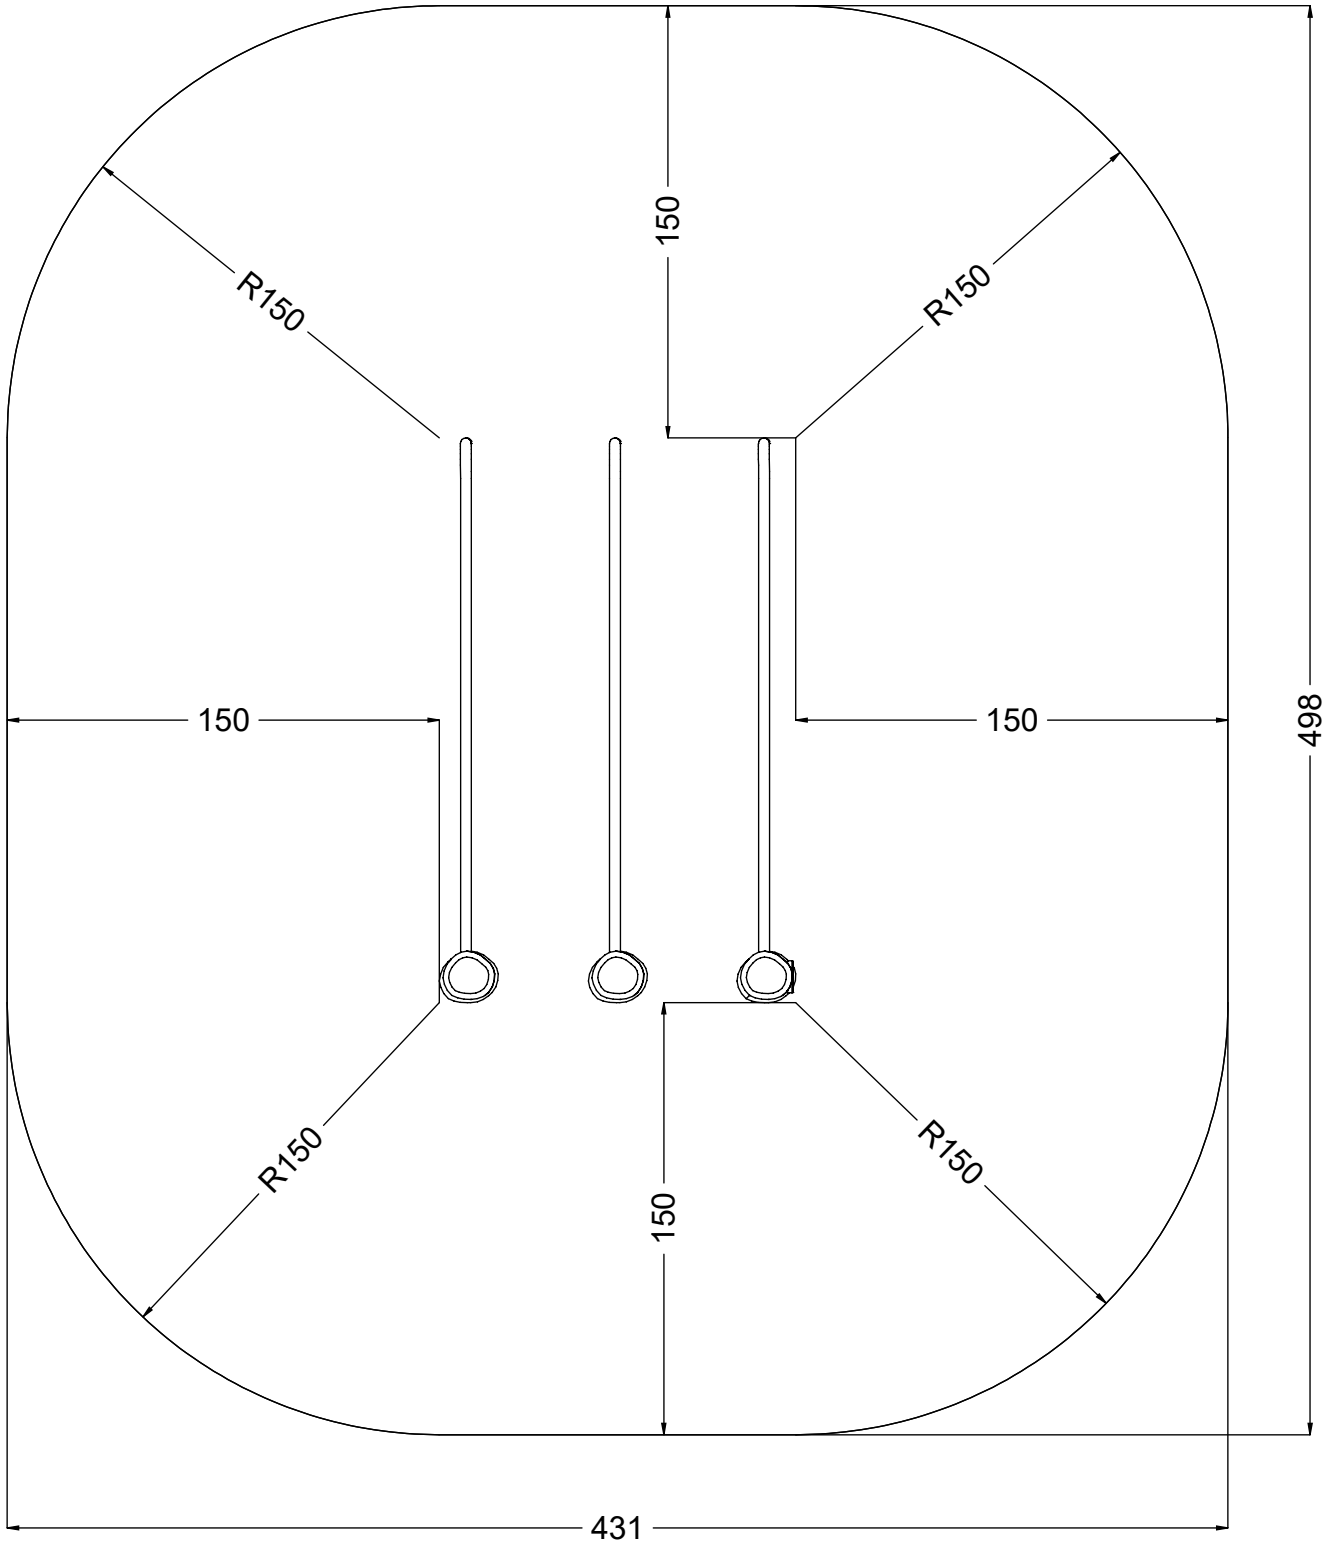

[cm]

vinci
play