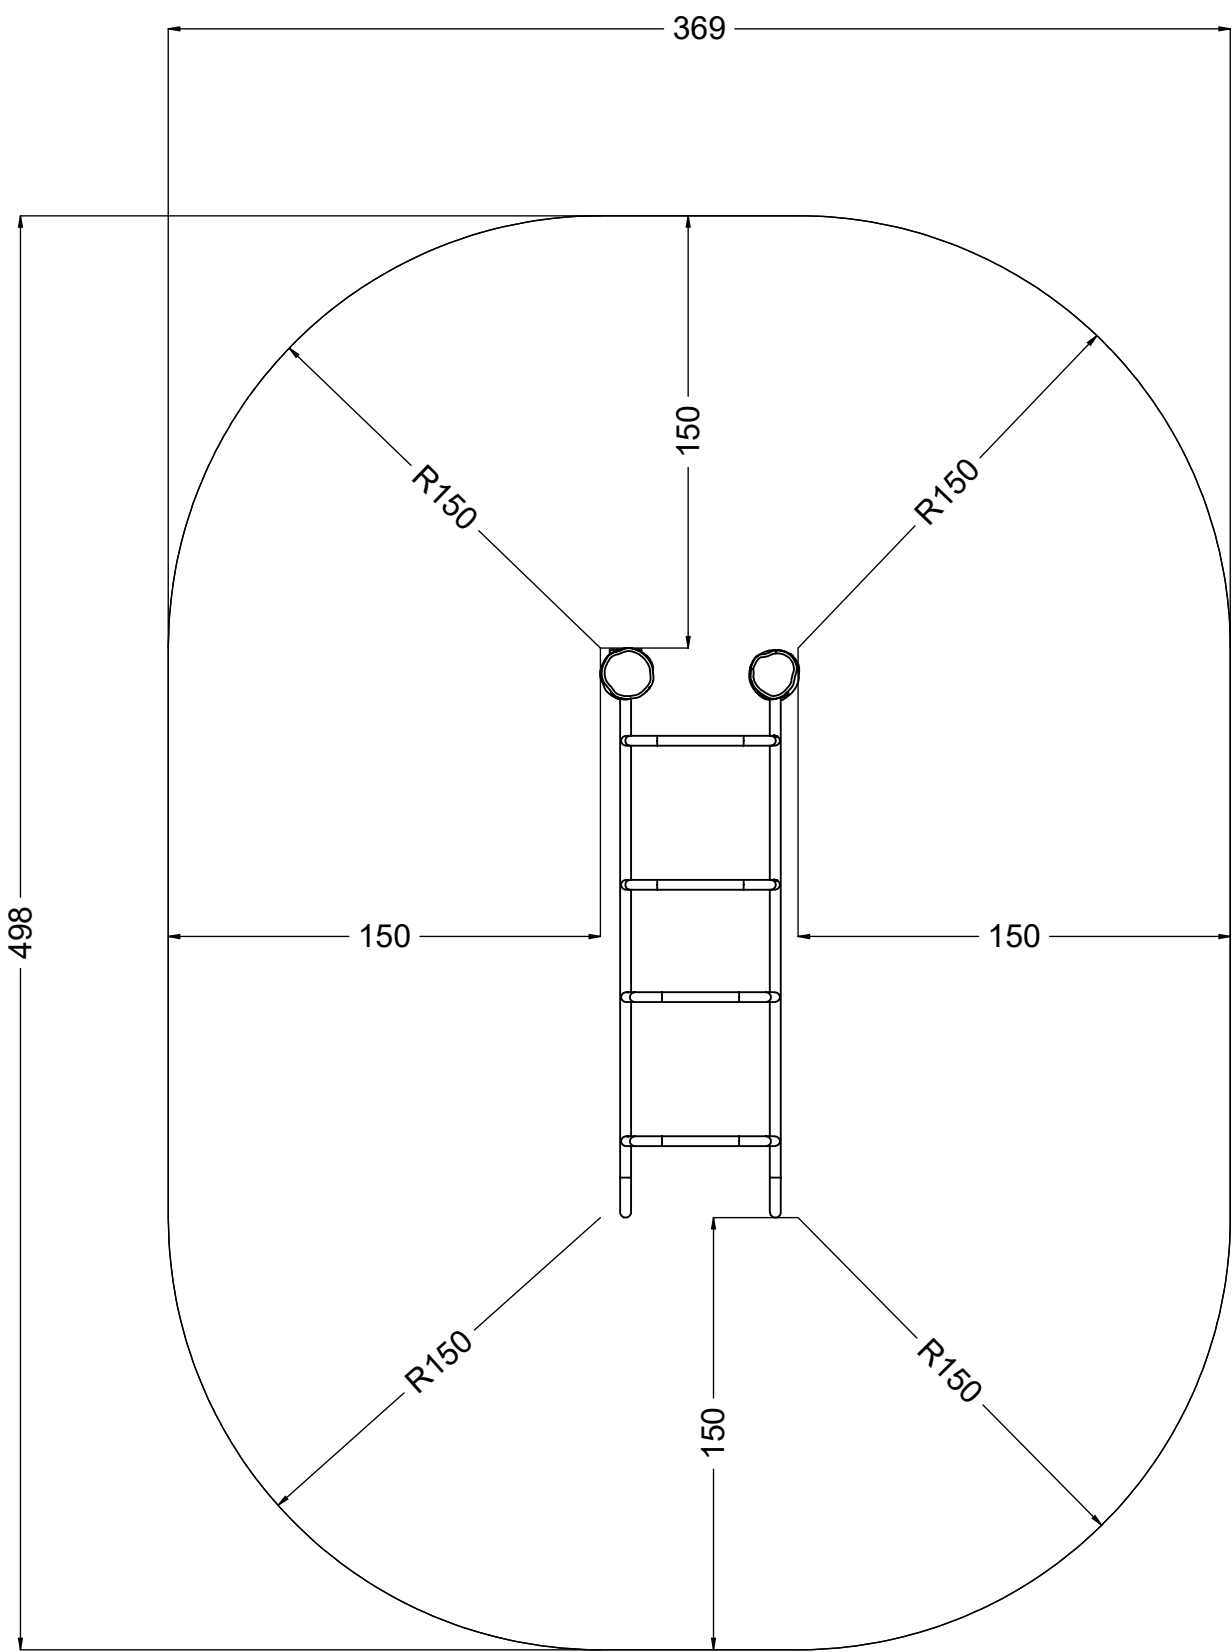

[cm]

vinci
play