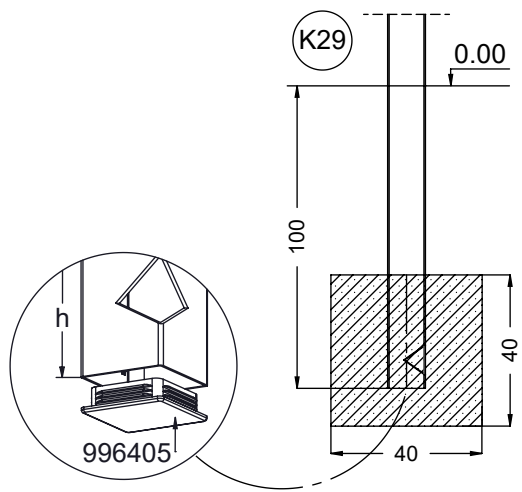

vinci
play

K29

[cm]

1h

vinci
play

237112
x1

237115
x1

232100
x6

ST/INOX	
2x	23e001
2x	23e004
10x	23e008
1x	23e003
1x	236109
2x	996405

2x 23e004

10x 23e008

2x 23e001

1x 23e003

1x 236109

[cm]

vinci play