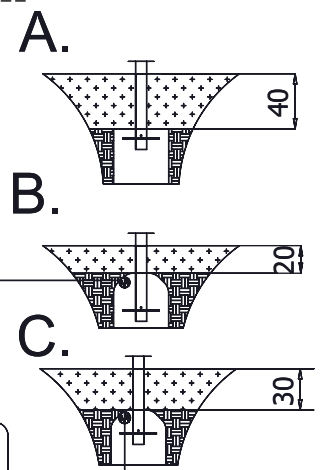

vinci
play

10x M12x120 (K3)
10x M12x120 (K4)

NOT INCLUDED

1x **11e006**
K23

[cm]

1h

vinci
play

114126
114125 (inox)
x1

2x 11e004

1x 11e008

2x 11e011

1x 11e014

[cm]

vinci
play

1x 11e001

1x 11e012

1x 11e015

1x 11e002

1x 116115

Part No:
000000-
00000

000000-00000

[cm]

vinci
play