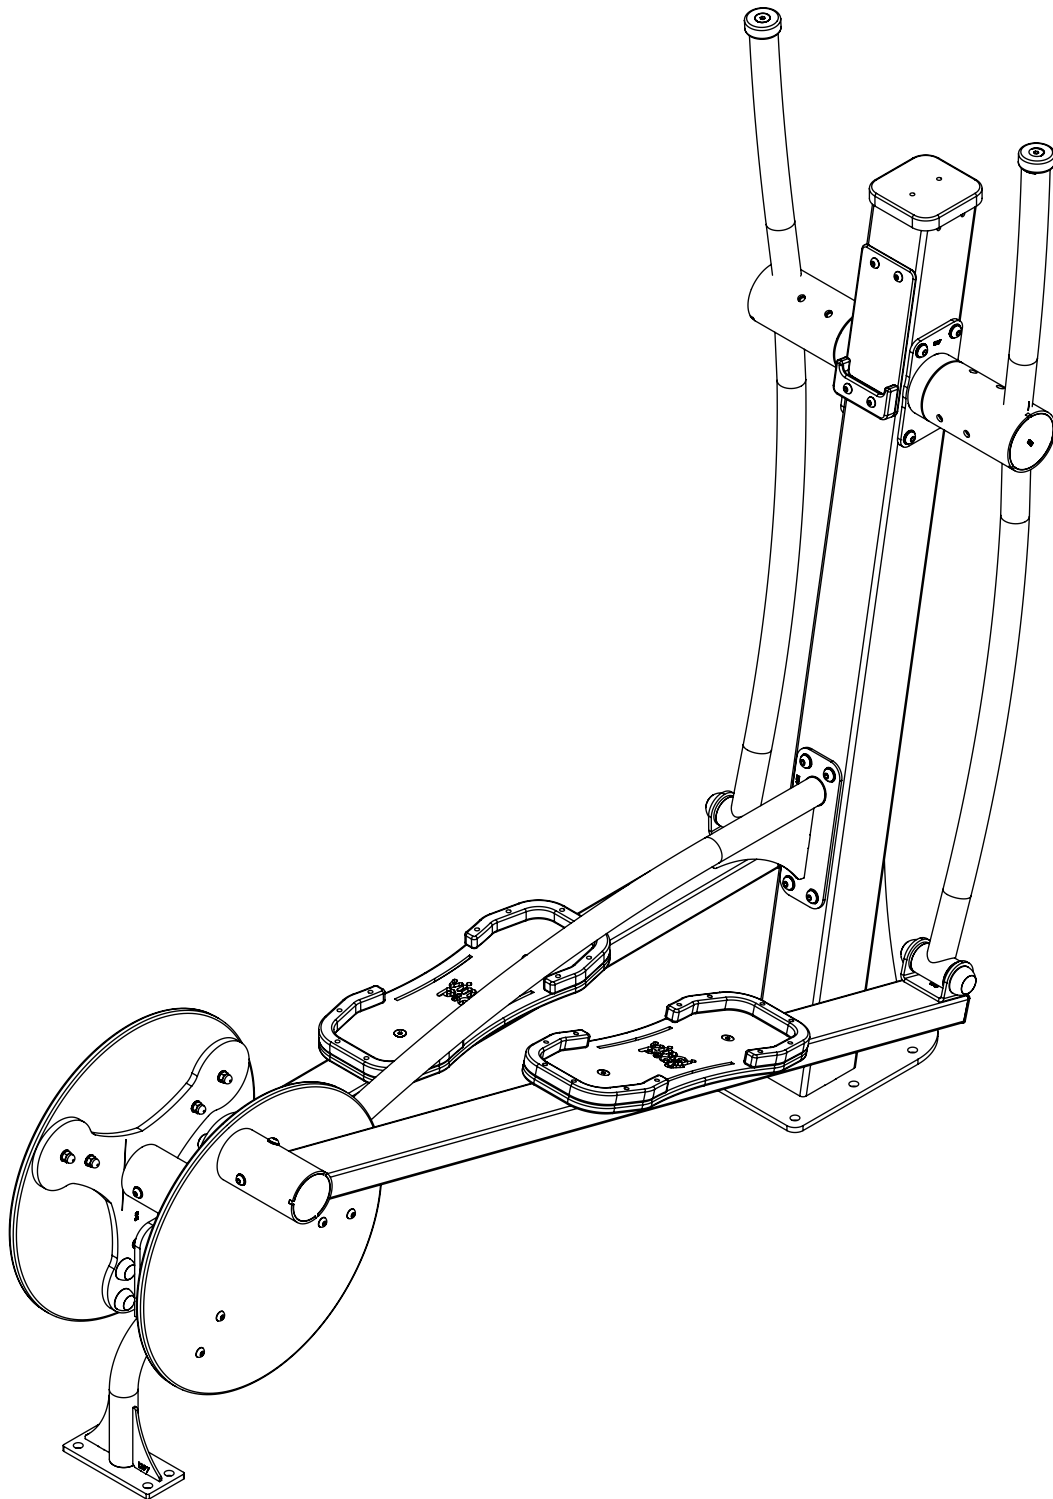

1115

v010
12.02.2021
A. H.
[cm]

vinci
play