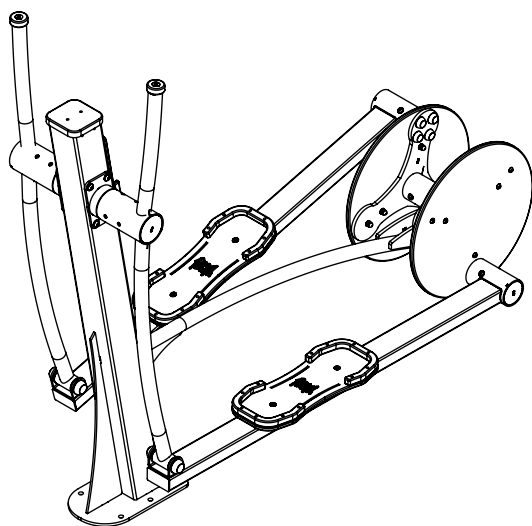

[cm]

vinci
play