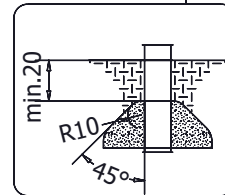

vinci
play

10x M12x120 (K3)
10x M12x120 (K4)

NOT INCLUDED

1x **11e006**
K23

[cm]

1h

vinci
play

114126
114125 (inox)
x1

1x 11e015

1x 11e002

1x 116115

Part No:
000000-
00000

000000-00000

[cm]

vinci
play