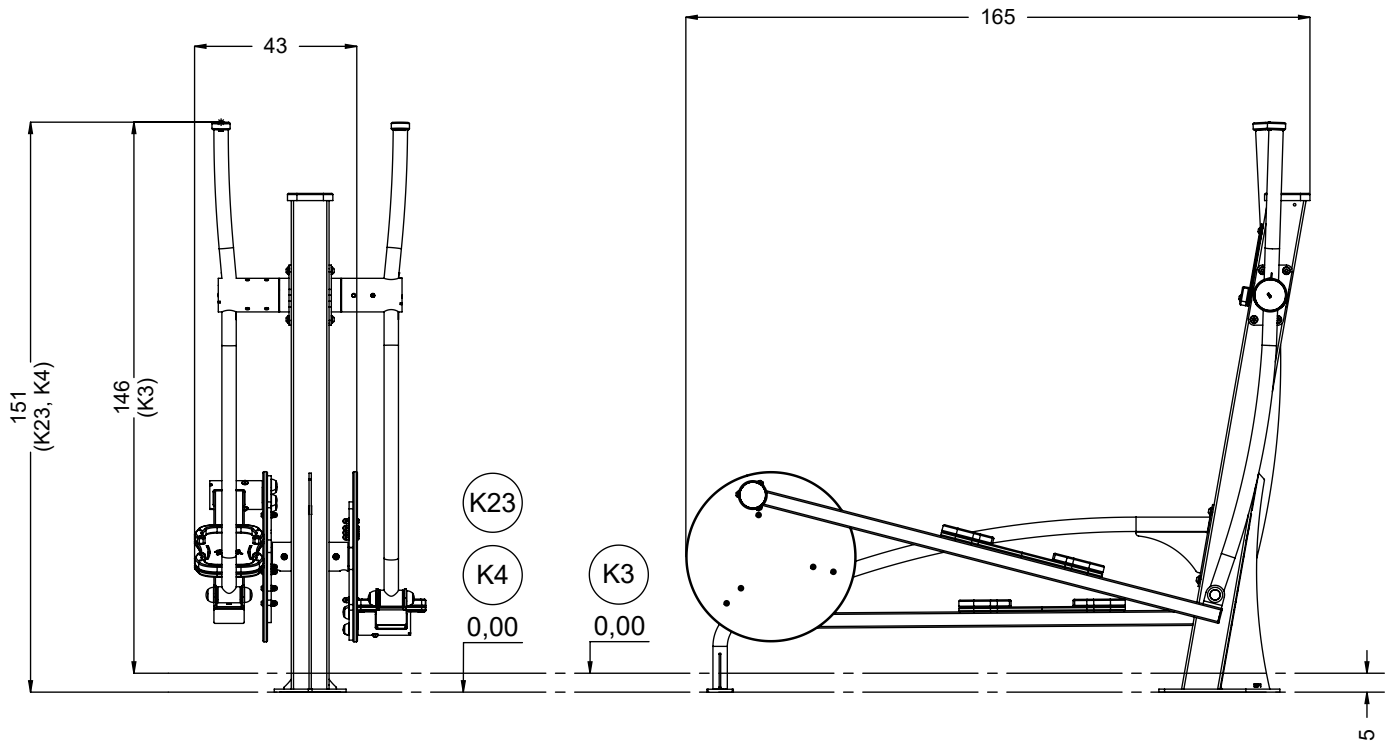

[cm]

vinci
play