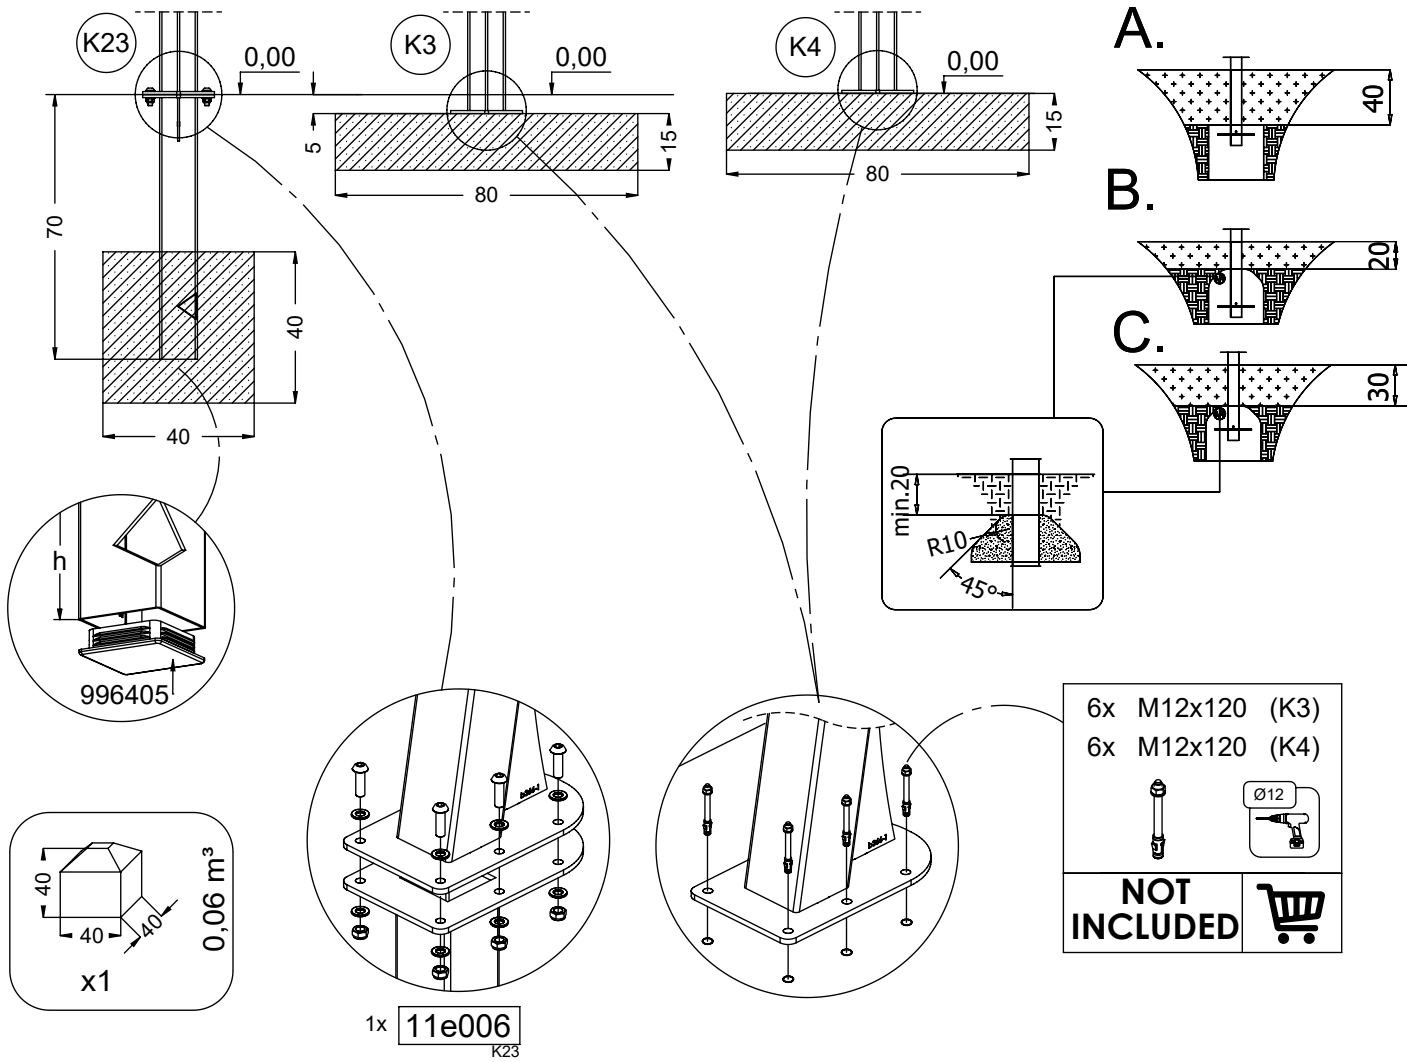

vinci  
play

K23

K3

K4

[cm]

1h

vinci play

b564  
i403 (inox)  
x1

b579  
i404 (inox)  
x1

b556  
i371 (inox)  
x1

114142  
114143 (inox)  
x1

112287  
112296 (inox)  
x1

111108  
x1

111102  
x1

114130  
114129 (inox)  
x1

K23

1x 116104

[cm]

vinci  
play

**Part No:**  
**000000-**  
**00000**

000000-00000

This block contains a label with a partially obscured part number, a barcode, and a numerical string. A dashed line with a downward-pointing arrow indicates that the label should be placed in a bucket.