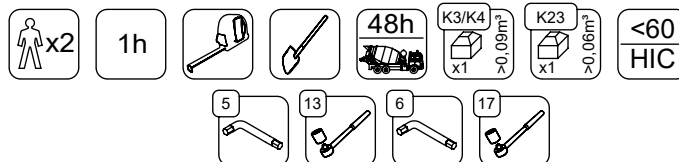

# 1104-1

v010  
20.07.2021  
I.A.  
[cm]

vinci  
play

[cm]

vinci  
play

[cm]

vinci  
play

[cm]

1x 116104

[cm]

vinci  
play

**Part No:**  
**000000-**  
**00000**

000000-00000

This block contains a label with a partially obscured part number, a barcode, and a numerical string. A dashed line with a downward-pointing arrow indicates that the label should be placed in a bucket.