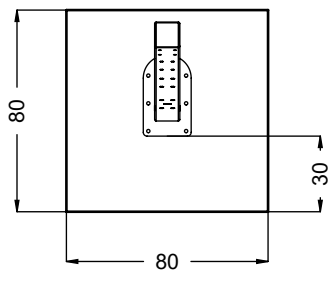

vinci  
play

K23

K3

K4

[cm]

1h

vinci play

b564  
i403 (inox)  
x1

1x 116104

[cm]

vinci  
play

**Part No:**  
**000000-**  
**00000**

000000-00000

This block contains a label with a partially obscured part number, a barcode, and a numerical string. A dashed line with a downward-pointing arrow indicates that the label should be placed in a bucket.