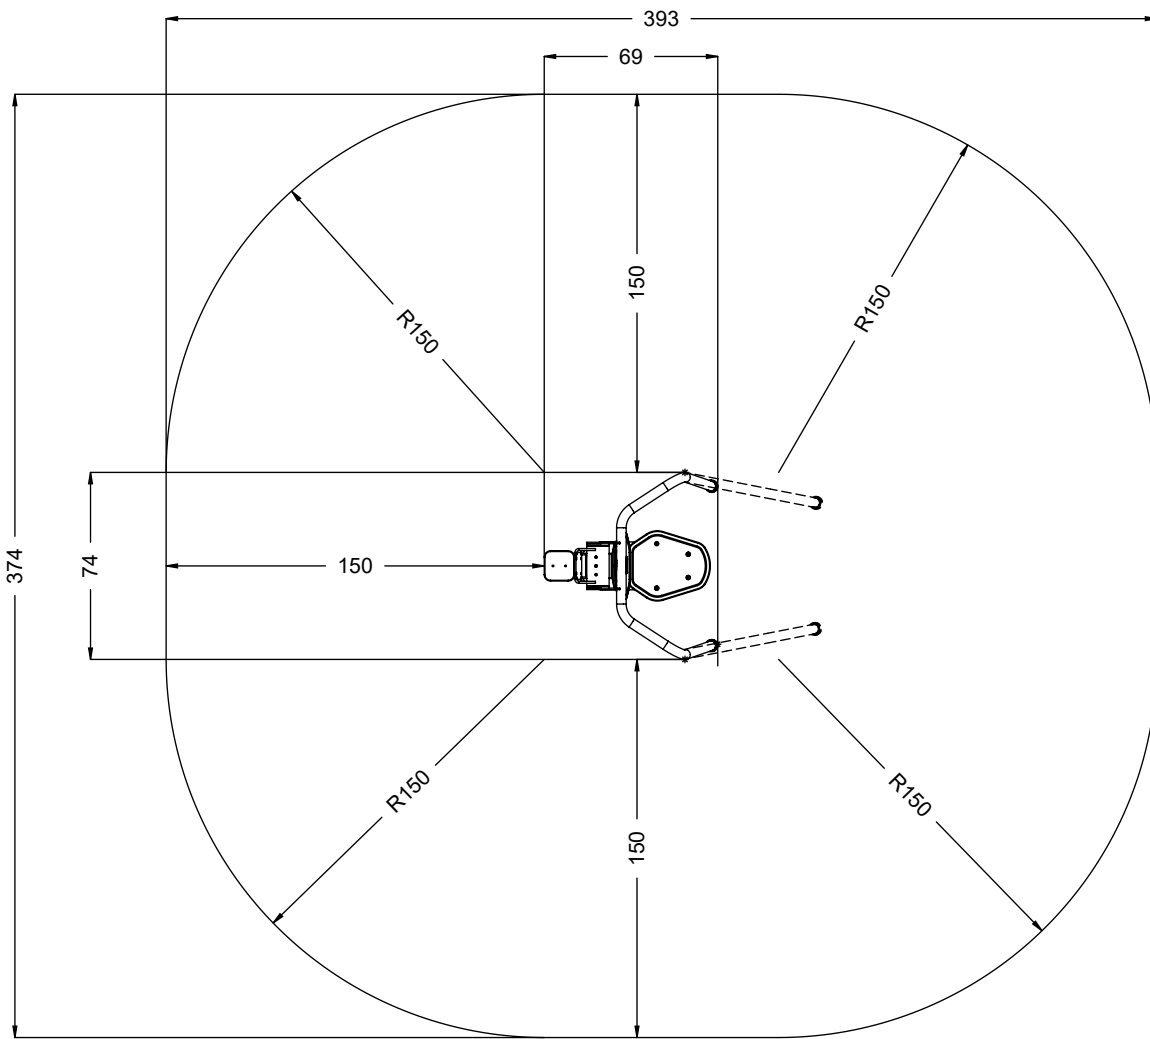

[cm]

vinci
play