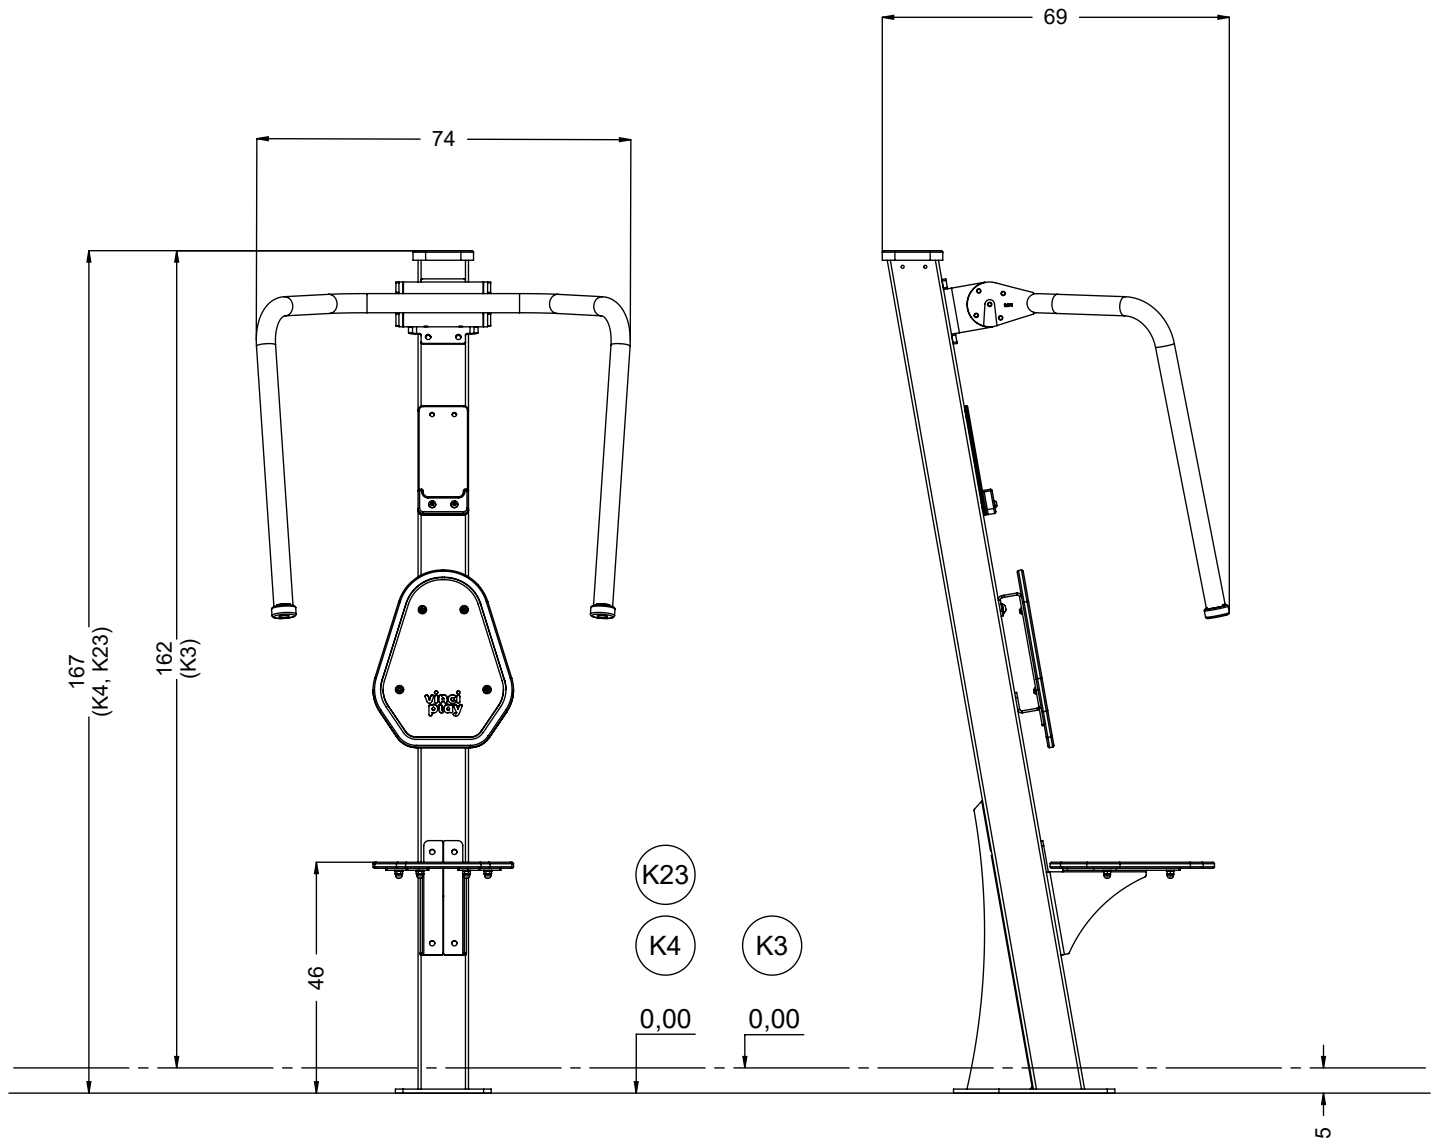

[cm]

vinci
play