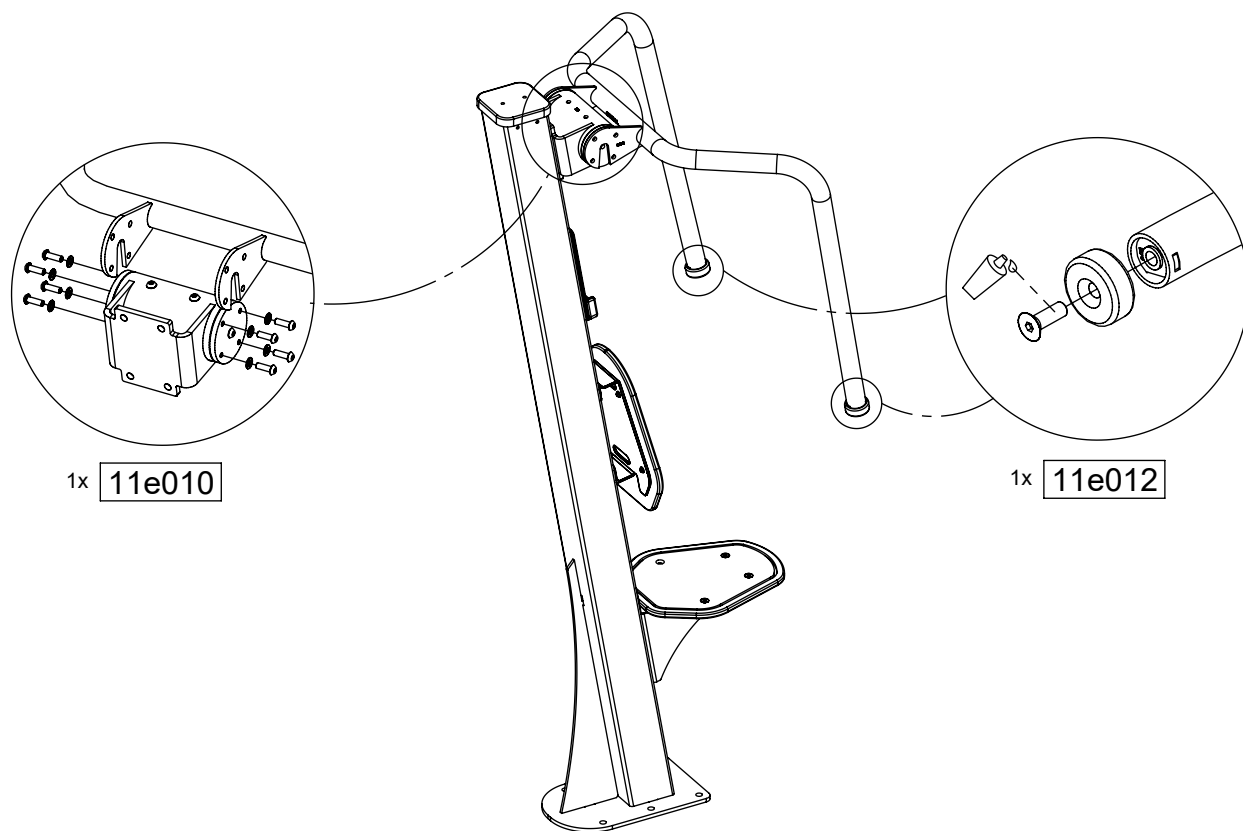

1x 116104

[cm]

vinci  
play

**Part No:**  
**000000-**  
**00000**

000000-00000

This block contains a label with a partially obscured part number, a barcode, and a numerical string. A dashed line with a downward-pointing arrow indicates that the label should be placed in a bucket.